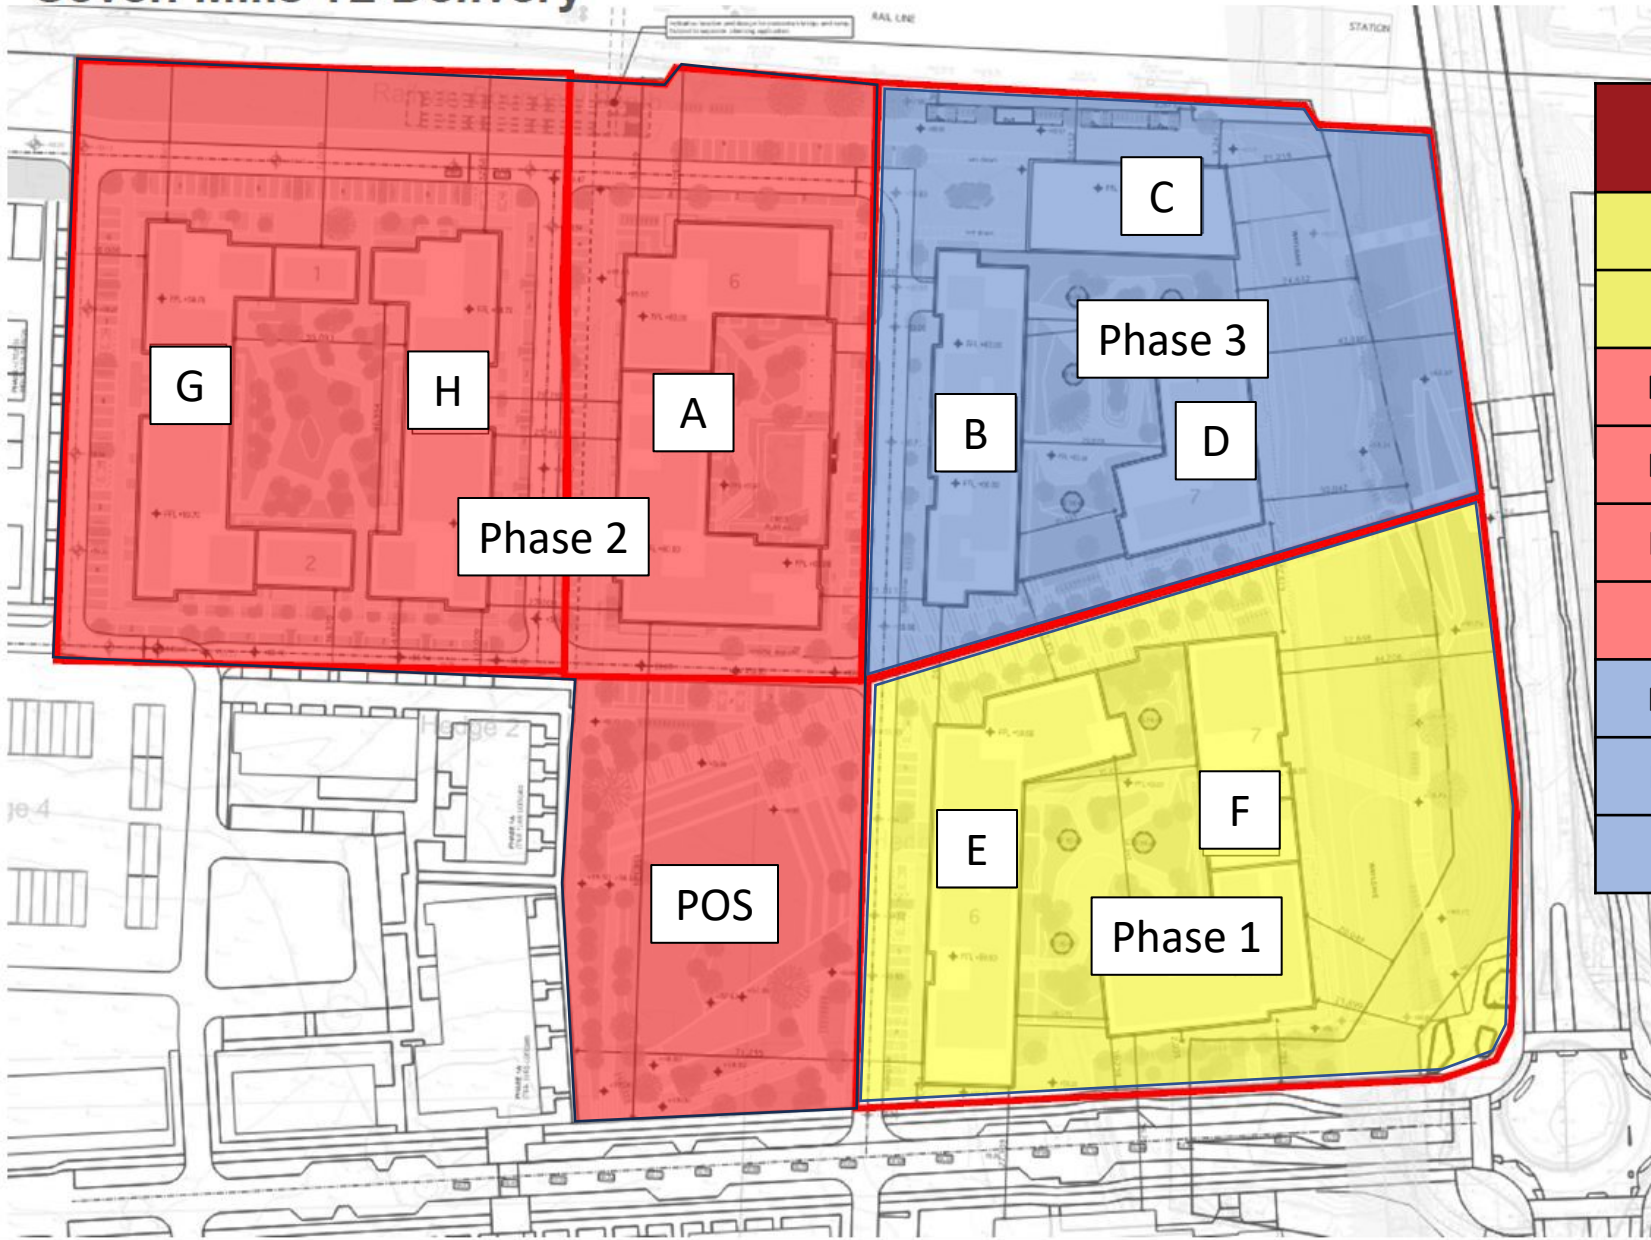

# Seven Mills T2 Delivery

Area	No. Units	Start Date	RTO Date	Phase
Block E	100	April 2024	Nov 2025	1
Block F	124			
Block G	65	Sept 2024	May 2026	2
Block H	61			
Block A	96			
POS	POS	March 2025	Dec 2026	3
Block D	71			
Block B	77			
Block C	Office			