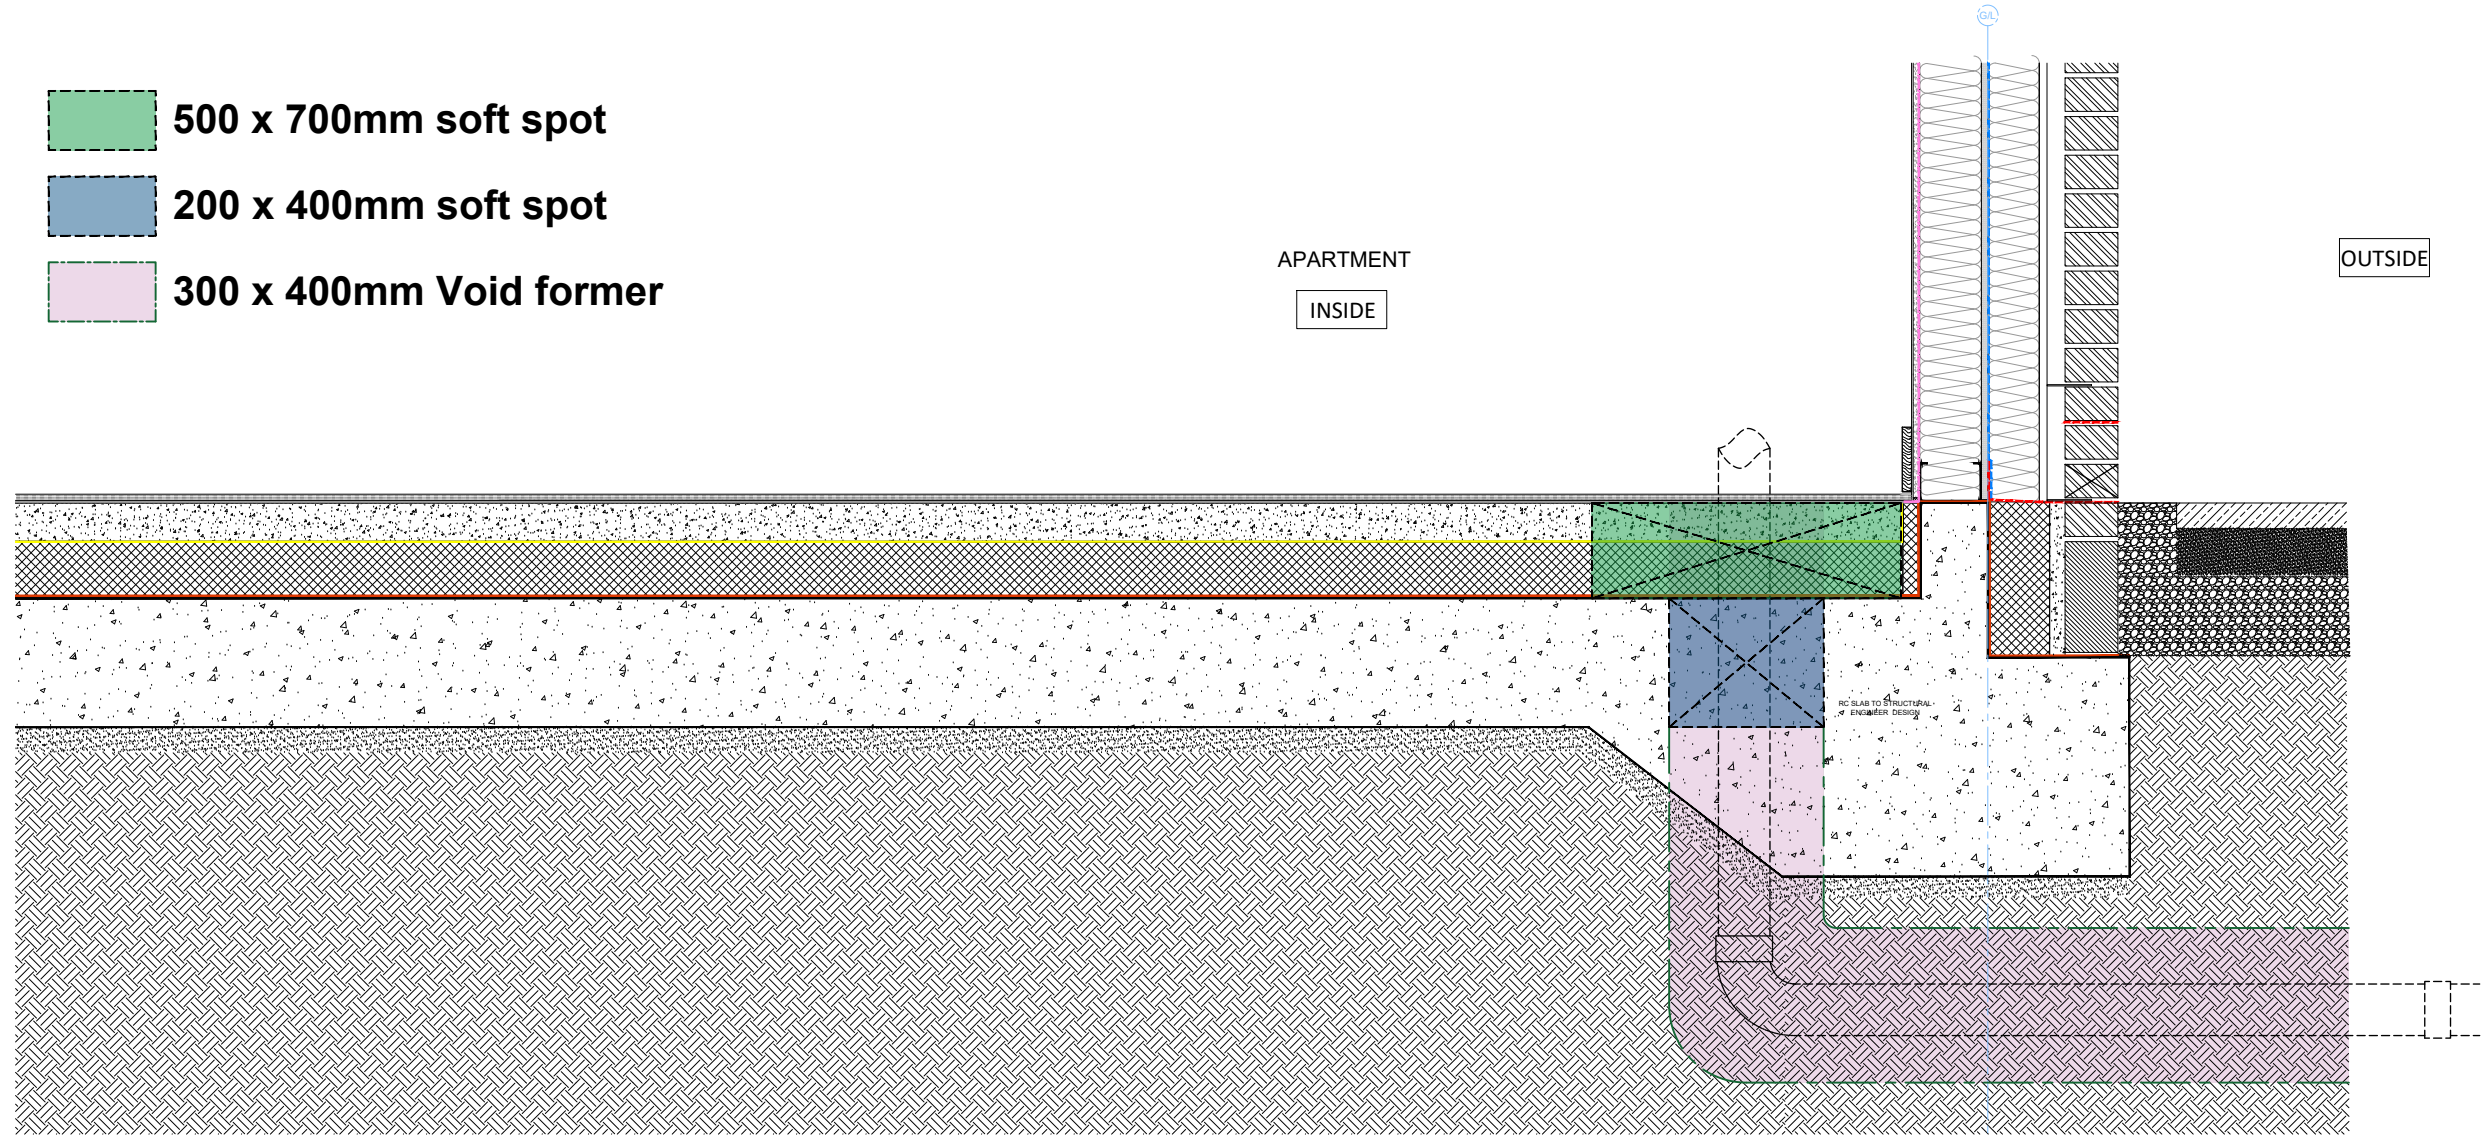

- 500 x 700mm soft spot
- 200 x 400mm soft spot
- 300 x 400mm Void former

NOTES:

SKETCH
27/02/24

REVISIONS		
DATE	DESCRIPTION	No.

MFCROSSAN O'ROURKE MANNING ARCHITECTS	PROJECT TITLE: CLONBURRIS T3	DATE: Feb 24	DRAWN BY: CC
	DRAWING TITLE: Apartment Block District Heating Soft Spot Sketch	SCALE: NTS	REVISION: /
	DRAWING NO: Sketch	JOB NO.:	
	1 Grantham Street, Dublin 8, D08 A8D9, Ireland. Tel: 01-4788700 Fax: 01-4788711 E-Mail: arch@mcorm.com		

22005.1