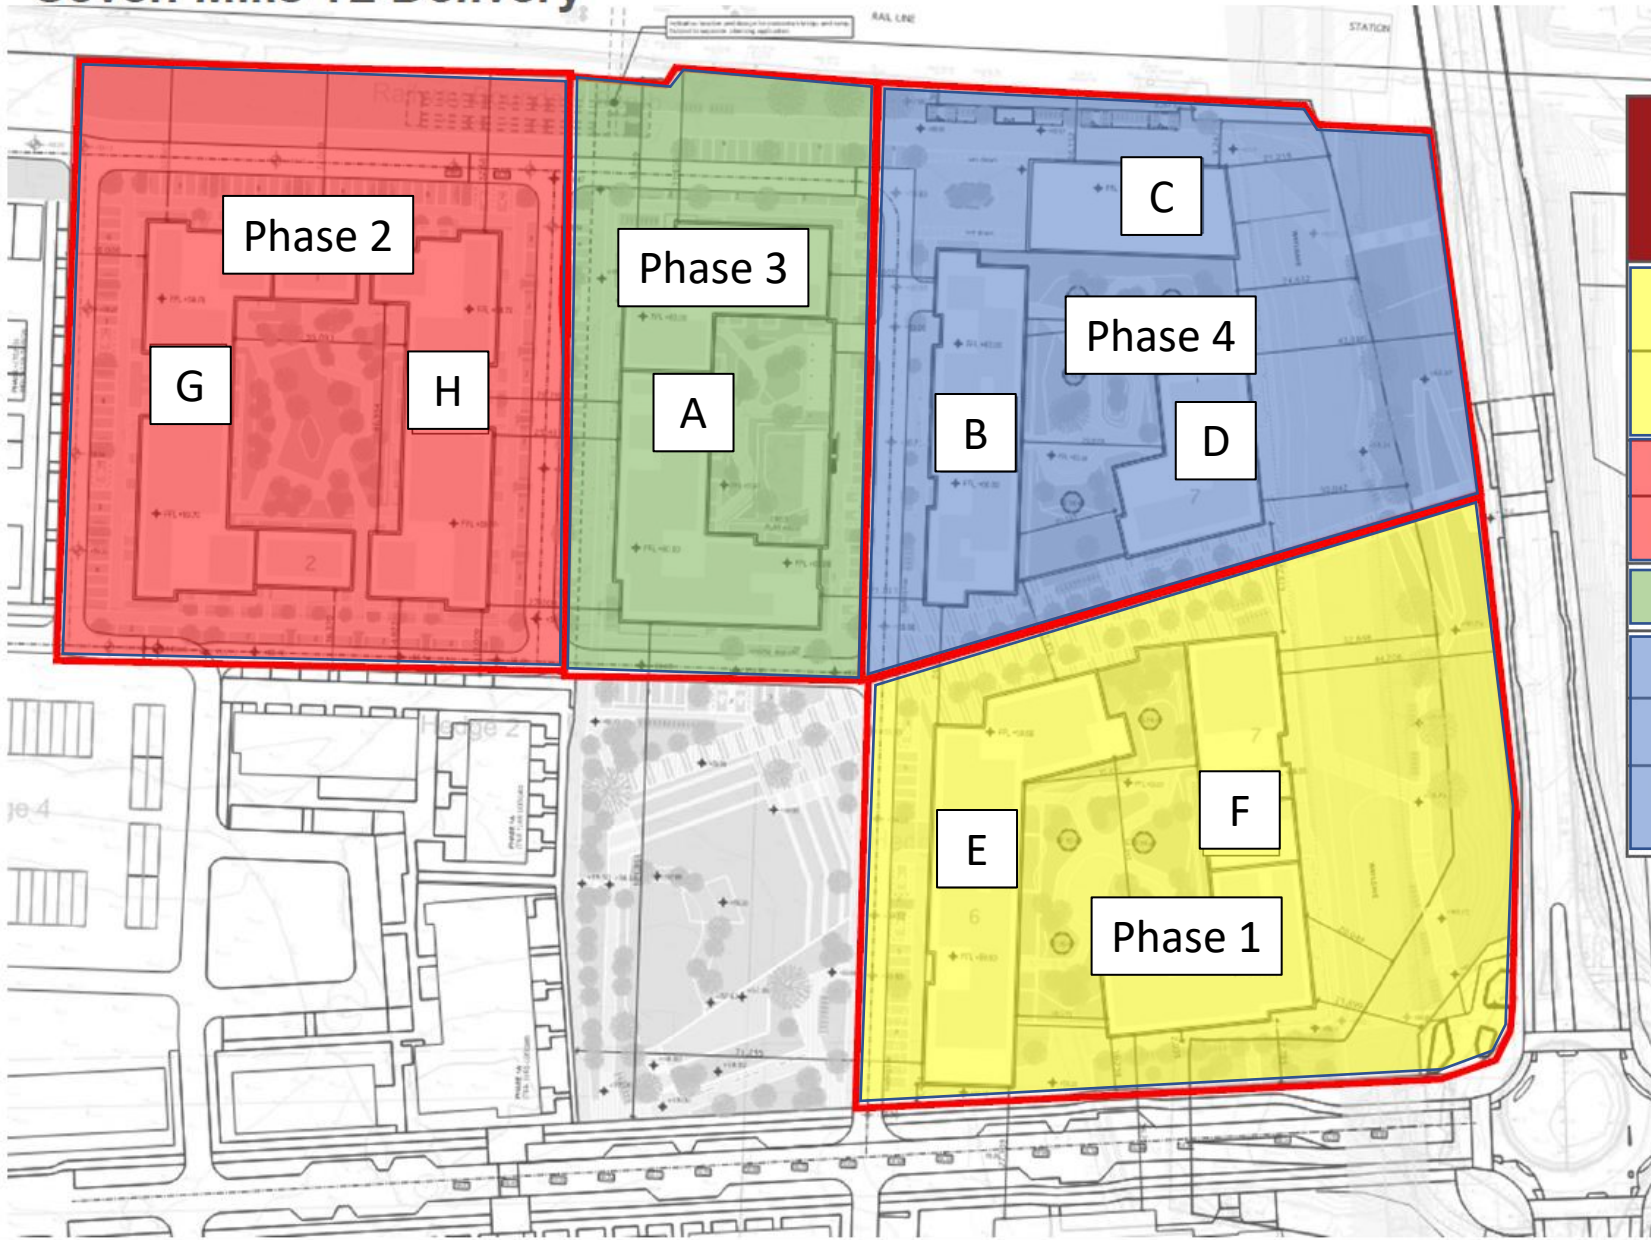

Seven Mills T2 Delivery

Block	Nr Units	Start Date	RTO Date	Phase
Block E	100	10-Apr-24	29-Sept-25	1
Block F	124	20-Mar-24	11-Nov-25	1
Block G	65	16-Sept-24	26-Feb-26	2
Block H	61	17-Oct-24	01-Apr-26	2
Block A	96	22-Oct-24	20-May-26	3
Block D	71	19-Mar-25	29-Sept-26	4
Block B	77	02-Apr-25	04-Nov-26	4
Block C [Office]	Office	02-Apr-25	Q4 2026	4