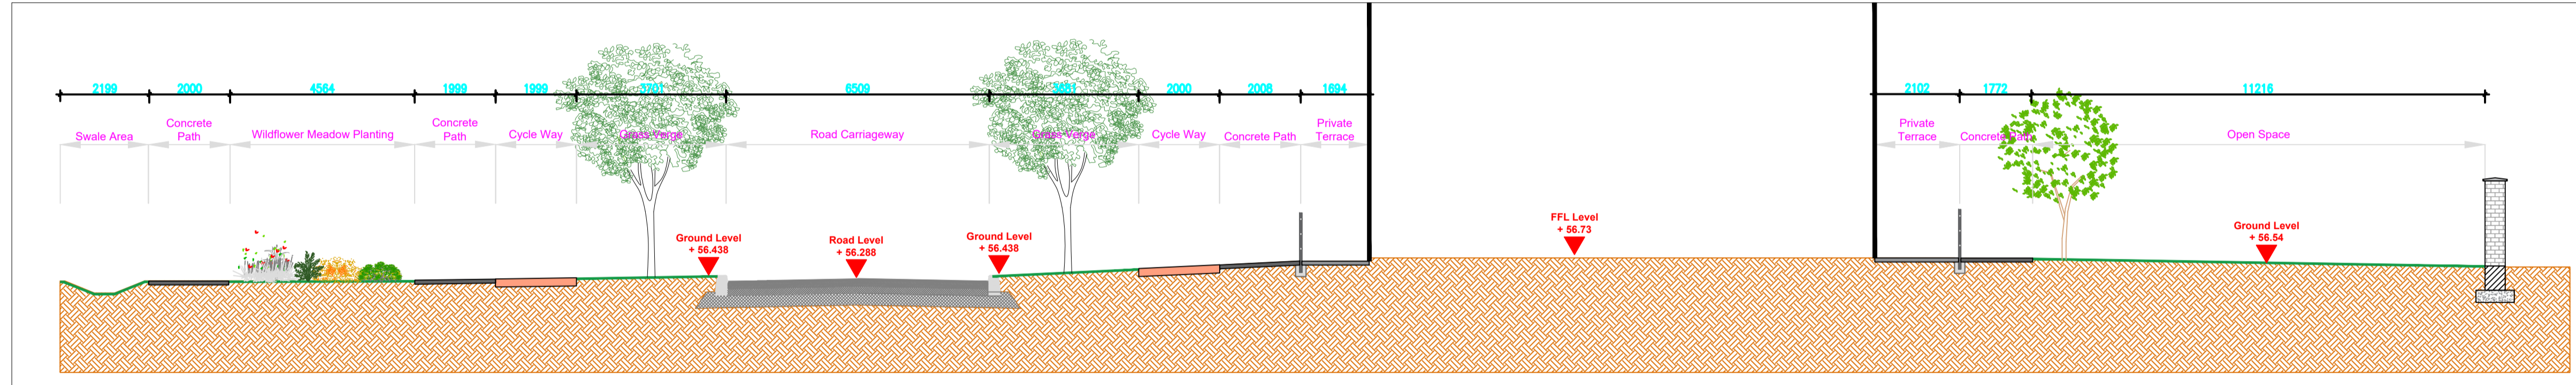

Landscape Section A Scale (1:100)

Landscape Section B Scale (1:100)

Landscape Section C Scale (1:100)

Landscape Section D Scale (1:100)

Section Key Plan

REV	DATE	BY	CHECKED	DESCRIPTION
L	18/12/2023	PR	RMD	Compliance
K	31/10/2023	PR	RMD	Compliance
J1	16/10/2023	PR	RMD	Compliance
J	13/10/2023	PR	RMD	Compliance
I	10/10/2023	PR	RMD	Compliance
H	28/09/2023	PR	RMD	Compliance
G	22/09/2023	PR	RMD	Compliance
F	10/08/2023	PR	RMD	Compliance
E	07/07/2023	PR	RMD	Compliance

Project Title: Clonburris SDZ at Dublin 22	
Client: Kelland Homes	Dwg No. 03(i) S.C.T.
Drawing Title: Landscape Sections (i)	Scale 1:100 at A1
Job No. 1577	Date 12/11/2020

Ronan MacDiarmada + Associates Ltd.
Landscape Architects and Consultants.