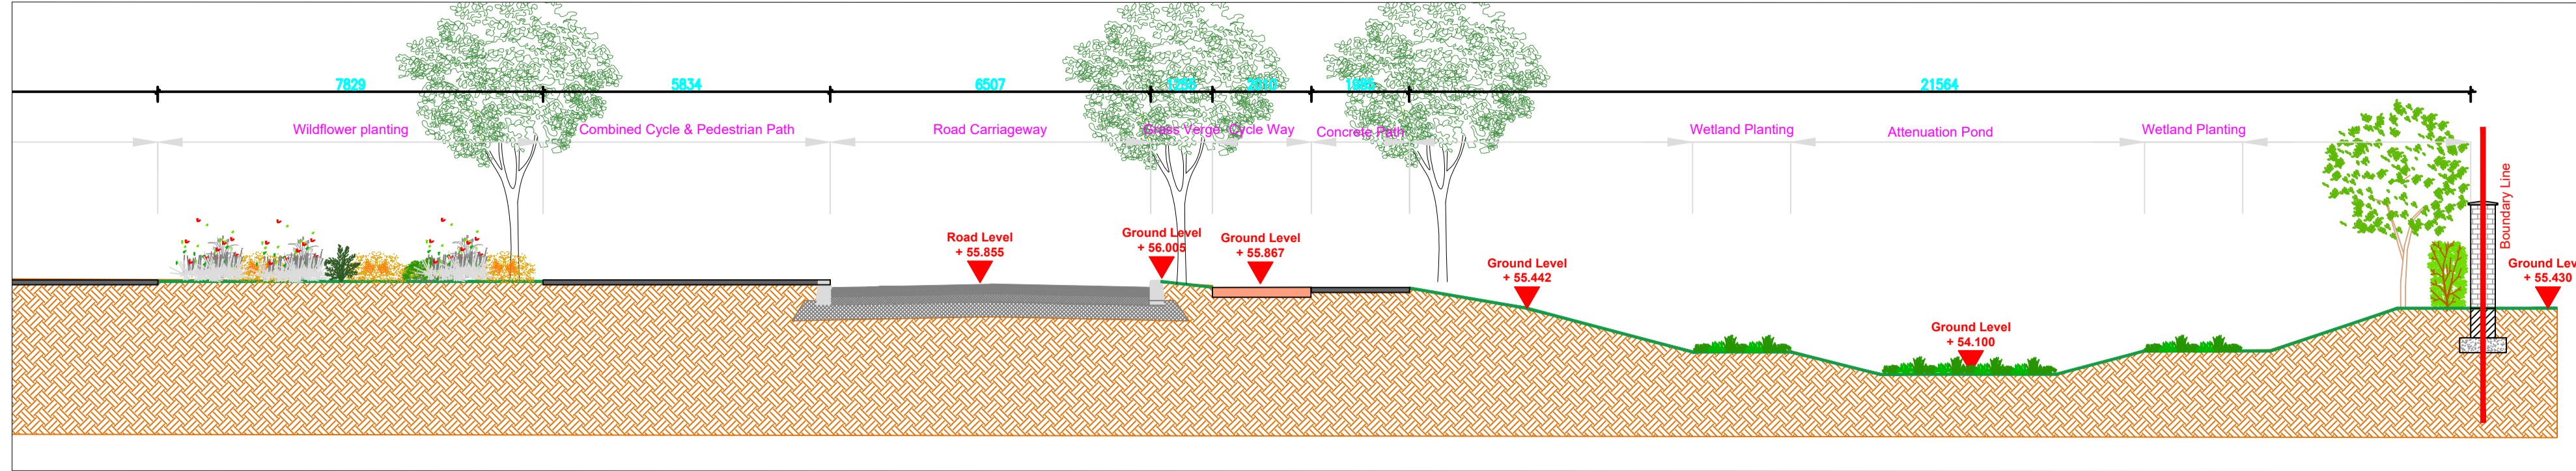

Landscape Section A Scale (1:100)

Landscape Section B Scale (1:100)

Landscape Section C Scale (1:100)

Landscape Section D Scale (1:100)

Section Key Plan

REV	DATE	BY	CHECKED	DESCRIPTION
L	18/12/2023	PR	RMD	Compliance
K	31/10/2023	PR	RMD	Compliance
J1	16/10/2023	PR	RMD	Compliance
J	13/10/2023	PR	RMD	Compliance
I	10/10/2023	PR	RMD	Compliance
H	28/09/2023	PR	RMD	Compliance
G	22/09/2023	PR	RMD	Compliance
F	10/08/2023	PR	RMD	Compliance
E	07/07/2023	PR	RMD	Compliance

Project Title: Clonburris SDZ at Dublin 22	
Client: Kelland Homes	Dwg No. 03(i) S.C.T.
Drawing Title: Landscape Sections (i)	Scale 1:100 at A1
Job No. 1577	Date 12/11/2020

Ronan MacDiarmada + Associates Ltd.
Landscape Architects and Consultants.