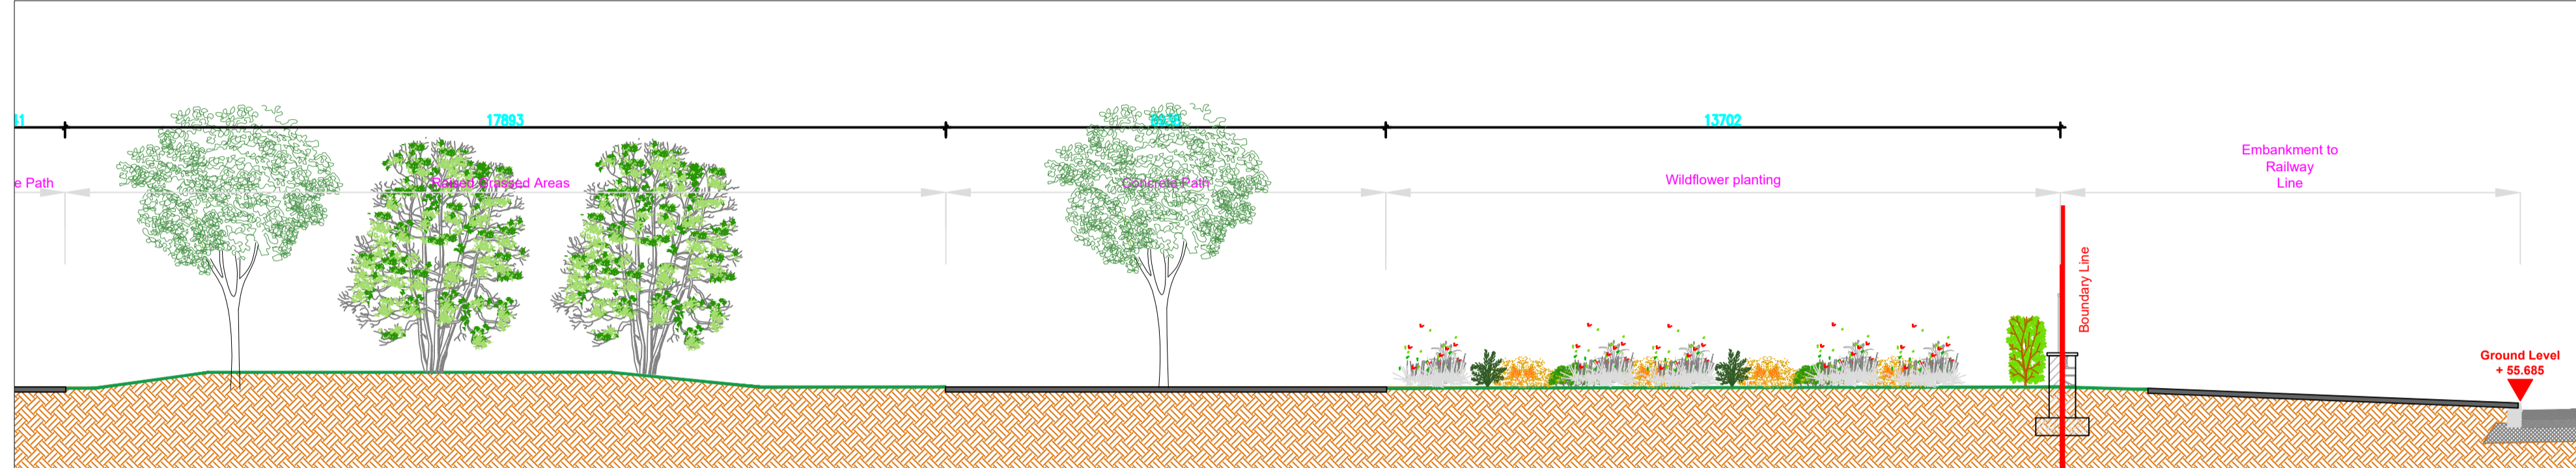

Landscape Section A Scale (1:100)

Landscape Section B Scale (1:100)

Landscape Section C Scale (1:100)

Landscape Section D Scale (1:100)

Section Key Plan

REV	DATE	BY	CHECKED	DESCRIPTION
L	18/12/2023	PR	RMD	Compliance
K	31/10/2023	PR	RMD	Compliance
J1	16/10/2023	PR	RMD	Compliance
J	13/10/2023	PR	RMD	Compliance
I	10/10/2023	PR	RMD	Compliance
H	28/09/2023	PR	RMD	Compliance
G	22/09/2023	PR	RMD	Compliance
F	10/08/2023	PR	RMD	Compliance
E	07/07/2023	PR	RMD	Compliance

Project Title: Clonburris SDZ at Dublin 22	
Client: Kelland Homes	Dwg No. 03(i) S.C.T.
Drawing Title: Landscape Sections (i)	Scale 1:100 at A1
Job No. 1577	Date 12/11/2020

Ronan MacDiarmada + Associates Ltd.
Landscape Architects and Consultants.