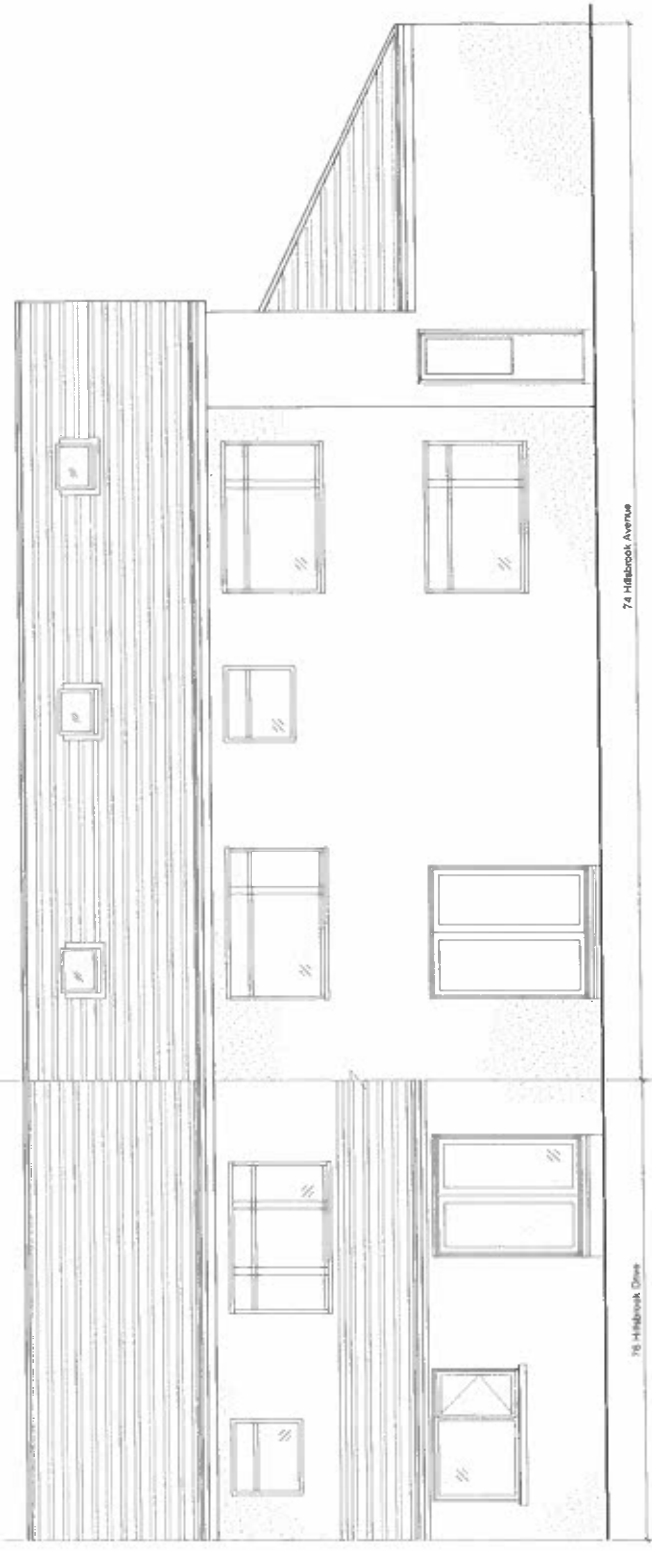

**PROPOSED REAR ELEVATION**

SCALE: 1:100 @ A4

**EXISTING REAR ELEVATION**

SCALE: 1:100 @ A4

**DRAWN BY**  
 Deiric O'Heathim  
 APAC Ltd  
 82 Beaumont Court  
 Beaumont  
 Dublin 9

**Issued from:** Dublin  
**Project**

**PROPOSED WORKS**  
 74 HILLSBROOK AVENUE

**Title of Drawing**  
 ELEVATIONS

<b>Drawn:</b> DOH	<b>File No:</b> 00004
<b>Chkd:</b> N.D.	<b>Job No:</b> 00004
<b>Appr:</b> HL	<b>Dwg. No:</b>
<b>Scale:</b> as shown	<b>Rev:</b>
<b>Date:</b> Feb 2022	