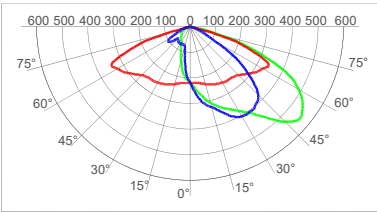

125 - Type II Short

cd/klm
C0 - C180 C90 - C270 C35 - C215

Test Report #: 1088-QL20-R19