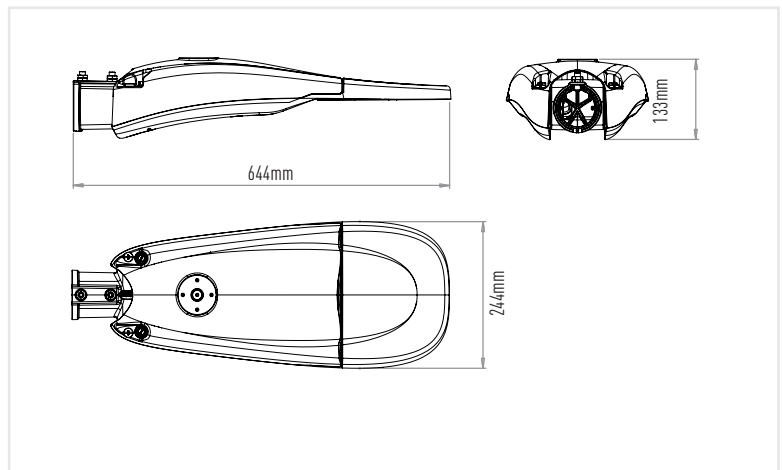

ADAPTER

KIT-TRS-LS-42/48-V0 Fitter kit to mount to 42 & 48 mm tenon