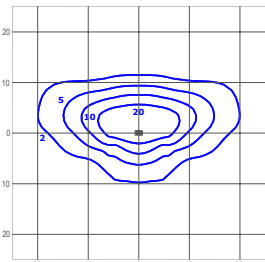

lux
TRSA-2-SCP-8L-407
Mounting Height: 6m

LUMEN OUTPUT - SCP (Type II Short)			
Lumen Package	2700K	3000K	4000K
	Initial Delivered Lumens*	Initial Delivered Lumens*	Initial Delivered Lumens*
2L	1450	1650	1850
4L	2950	3400	3750
6L	4550	5150	5700
8L	5950	6800	7475

* Initial delivered lumens at 25°C (77°F). Actual production yield may vary between -4 and +10% of initial delivered lumens