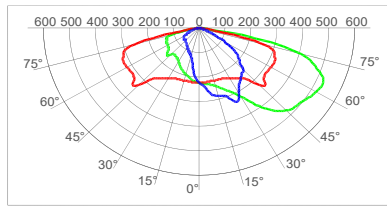

SCP - Type II Short

cd/klm
C0 - C180 C90 - C270 C20 - C200

Test Report #: 1088-QL20-R15