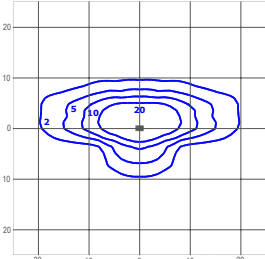

lux
TRSA-2-075-8L-407
Mounting Height: 6m

LUMEN OUTPUT - 075 (Type II Short)			
Lumen Package	2700K	3000K	4000K
	Initial Delivered Lumens*	Initial Delivered Lumens*	Initial Delivered Lumens*
2L	1450	1650	1850
4L	2950	3400	3750
6L	4550	5150	5700
8L	5950	6800	7516

* Initial delivered lumens at 25°C (77°F). Actual production yield may vary between -4 and +10% of initial delivered lumens