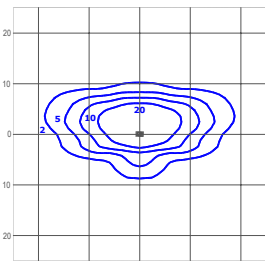

lux
TRSA-2-100-8L-407
Mounting Height: 6m

LUMEN OUTPUT - 100 (Type II Short)			
Lumen Package	2700K	3000K	4000K
	Initial Delivered Lumens*	Initial Delivered Lumens*	Initial Delivered Lumens*
2L	1400	1600	1800
4L	2900	3300	3650
6L	4400	5000	5550
8L	5820	6590	7317

* Initial delivered lumens at 25°C (77°F). Actual production yield may vary between -4 and +10% of initial delivered lumens