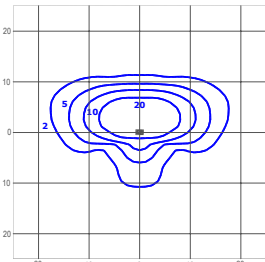

lux
TRSA-2-125-8L-407
Mounting Height: 6m

LUMEN OUTPUT - 125 (Type II Short)			
Lumen Package	2700K	3000K	4000K
	Initial Delivered Lumens*	Initial Delivered Lumens*	Initial Delivered Lumens*
2L	1450	1650	1850
4L	2950	3400	3750
6L	4550	5150	5700
8L	5950	6800	7475

* Initial delivered lumens at 25°C (77°F). Actual production yield may vary between -4 and +10% of initial delivered lumens