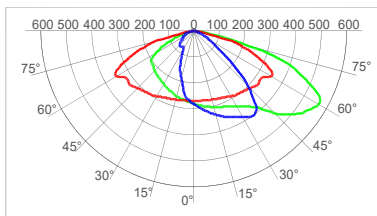

100 - Type II Short

cd/klm
C0 - C180 C90 - C270 C20 - C200

Test Report #: 1088-QL20-R12