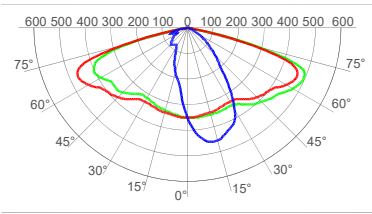

Photometry

All published luminaire photometric testing performed by an external certified ISO 17025 laboratory. To obtain an IES file specific to your project consult: www.creelighting-europe.com

075 - Type II Short

cd/klm
C0 - C180 C90 - C270 C2.5 - C182.5

Test Report #: 1088-QL20-R18