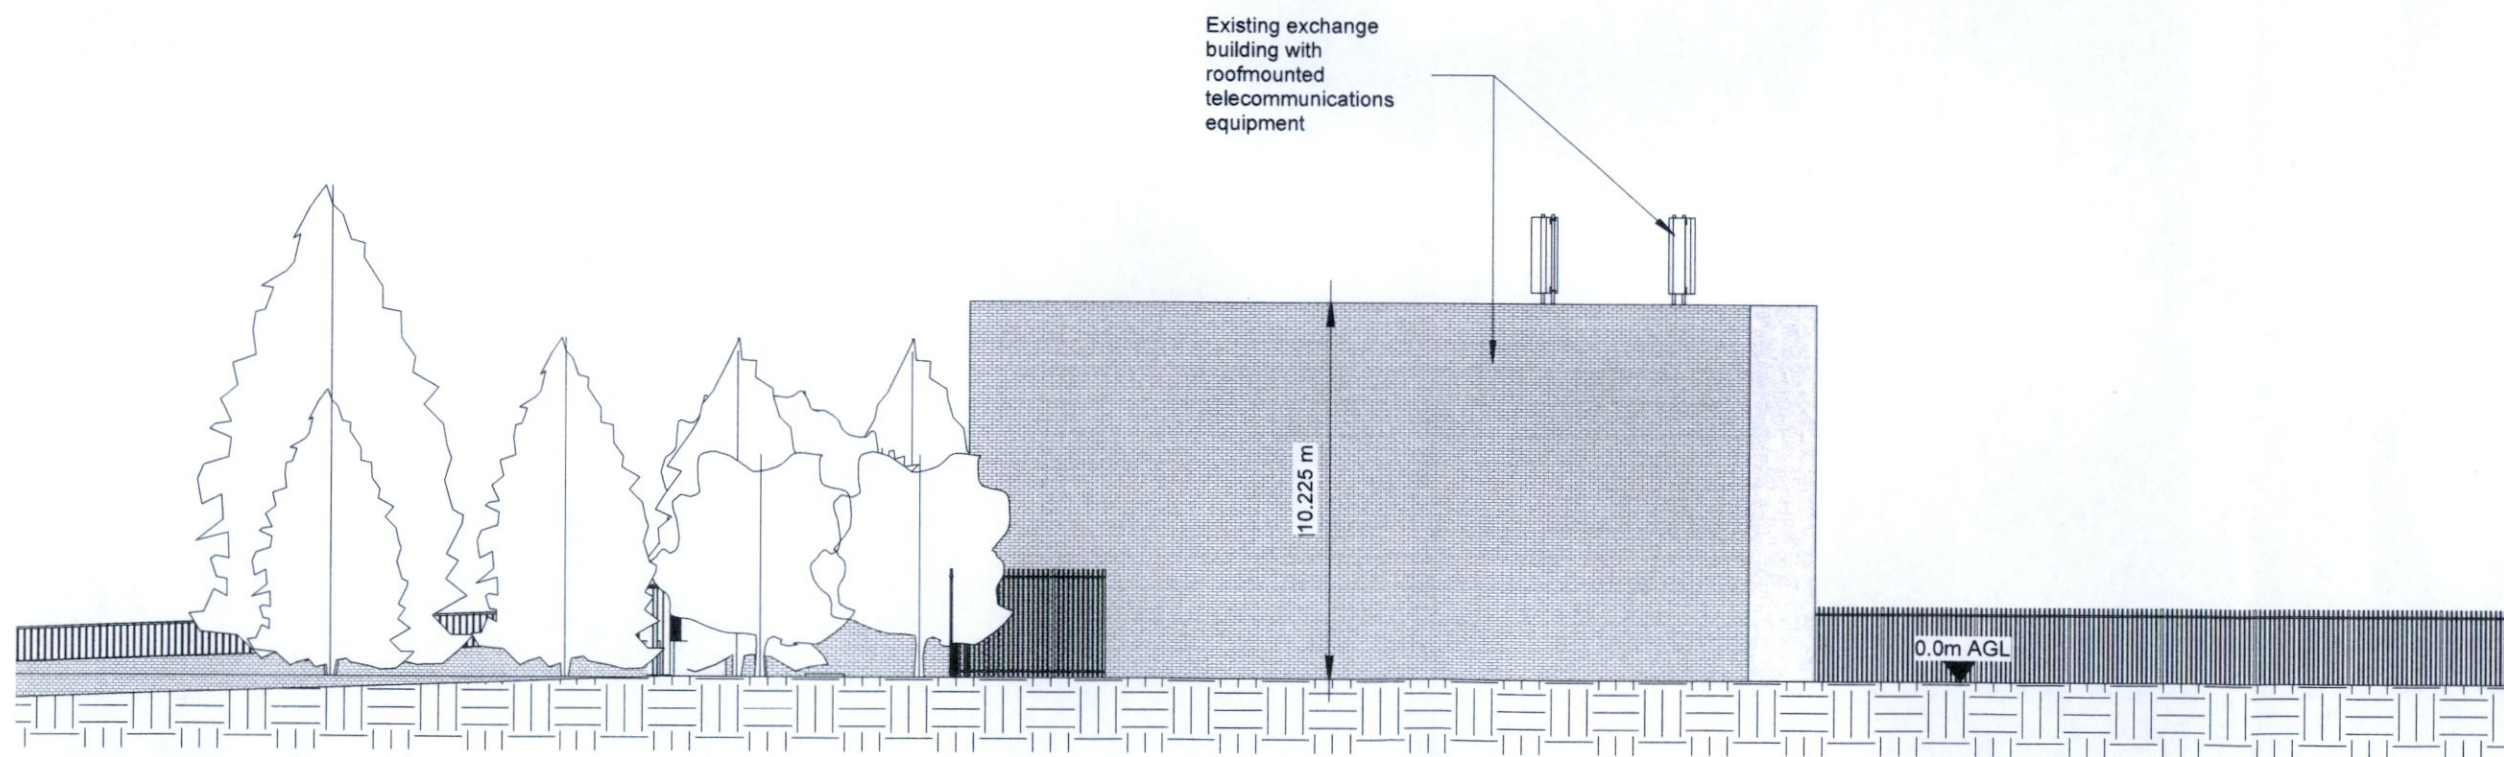

1. **Notes**
1. Do not scale. Measurements are indicative only.
  2. All dimensions are in millimetres unless noted otherwise.
  3. Assume all site details are existing unless otherwise specified.

Coordinates	
Site	Access
Latitude: 53.357341	Latitude: 53.35701
Longitude: -6.429657	Longitude: -6.4289
Easting: 304591	Easting: 304657
Northing: 235251	Northing: 235213

Existing Structure Details	
Type: Rooftop	Height: 10.225m

Proposed Structure Details	
Type: Monopole	Height: 18m

North Elevation - Existing
1 : 200

Rev	Description	Date
06	Full Planning	14.08.23

Robert Clavin	LOC	LOC
Drawn by	D.Ckd.	R. Ckd.

TOWERCOM		
Usher House, Main Street, Dundrum, Dublin 14.		
Towercom Site ID: TDU5153		
Site Name: Lucan Exchange Co. Dublin		
Title: North Elevation - Existing		
Scale:	As Shown	A3 Print Sheet No.
Dwg No:	TDU5153-PL-06