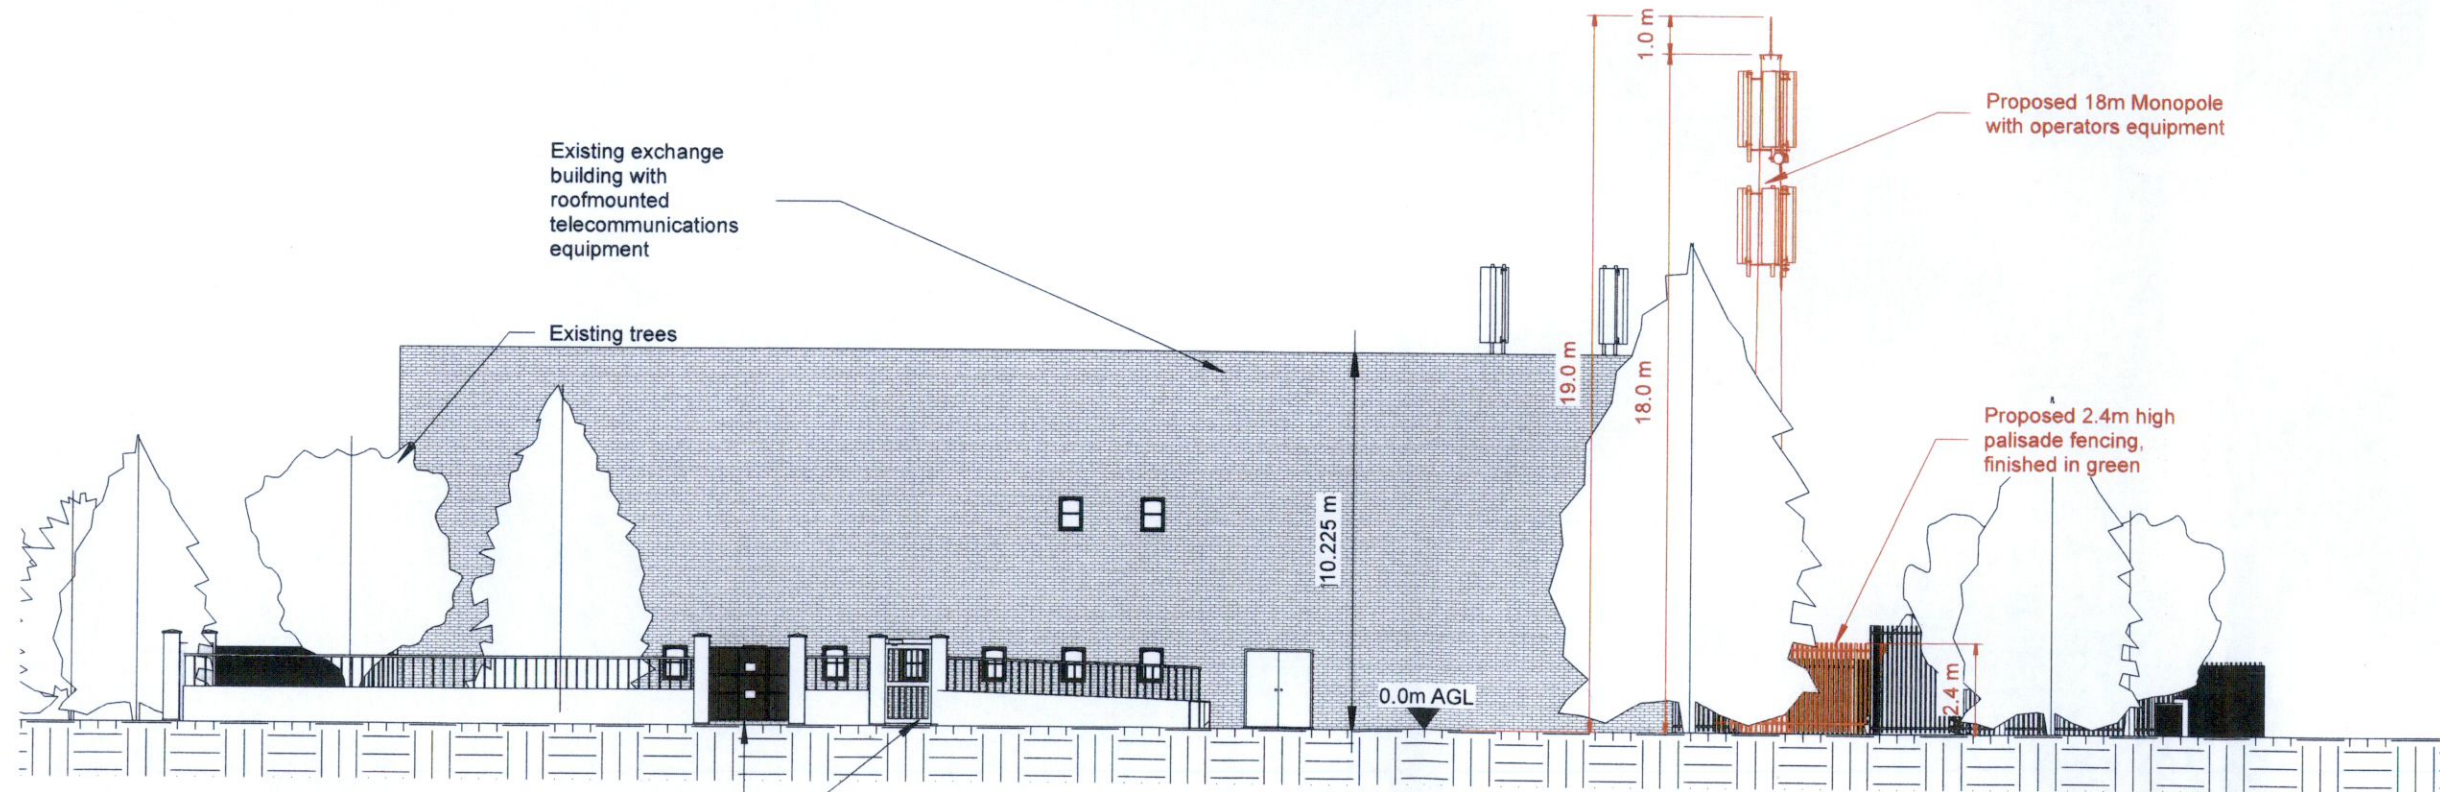

East Elevation - Proposed
1 : 200

Notes
1. Do not scale. Measurements are indicative only.
2. All dimensions are in millimetres unless noted otherwise.
3. Assume all site details are existing unless otherwise specified.

Coordinates	
Site	Access
Latitude: 53.357341	Latitude: 53.35701
Longitude: -6.429657	Longitude: -6.4289
Easting: 304591	Easting: 304657
Northing: 235251	Northing: 235213

Existing Structure Details	
Type: Rooftop	Height: 10.225m

Proposed Structure Details	
Type: Monopole	Height: 18m

06	Full Planning	14.08.23
Rev	Description	Date
Robert Clavin	LOC	LOC
Drawn by	D.Ckd.	R.Ckd.

Usher House, Main Street,
Dundrum, Dublin 14.

Towercom Site ID: TDU5153

Site Name:
Lucan Exchange
Co. Dublin

Title:
East Elevation

Scale: As Shown A3 Print Sheet No: 06

Dwg No: TDU5153-PL-06