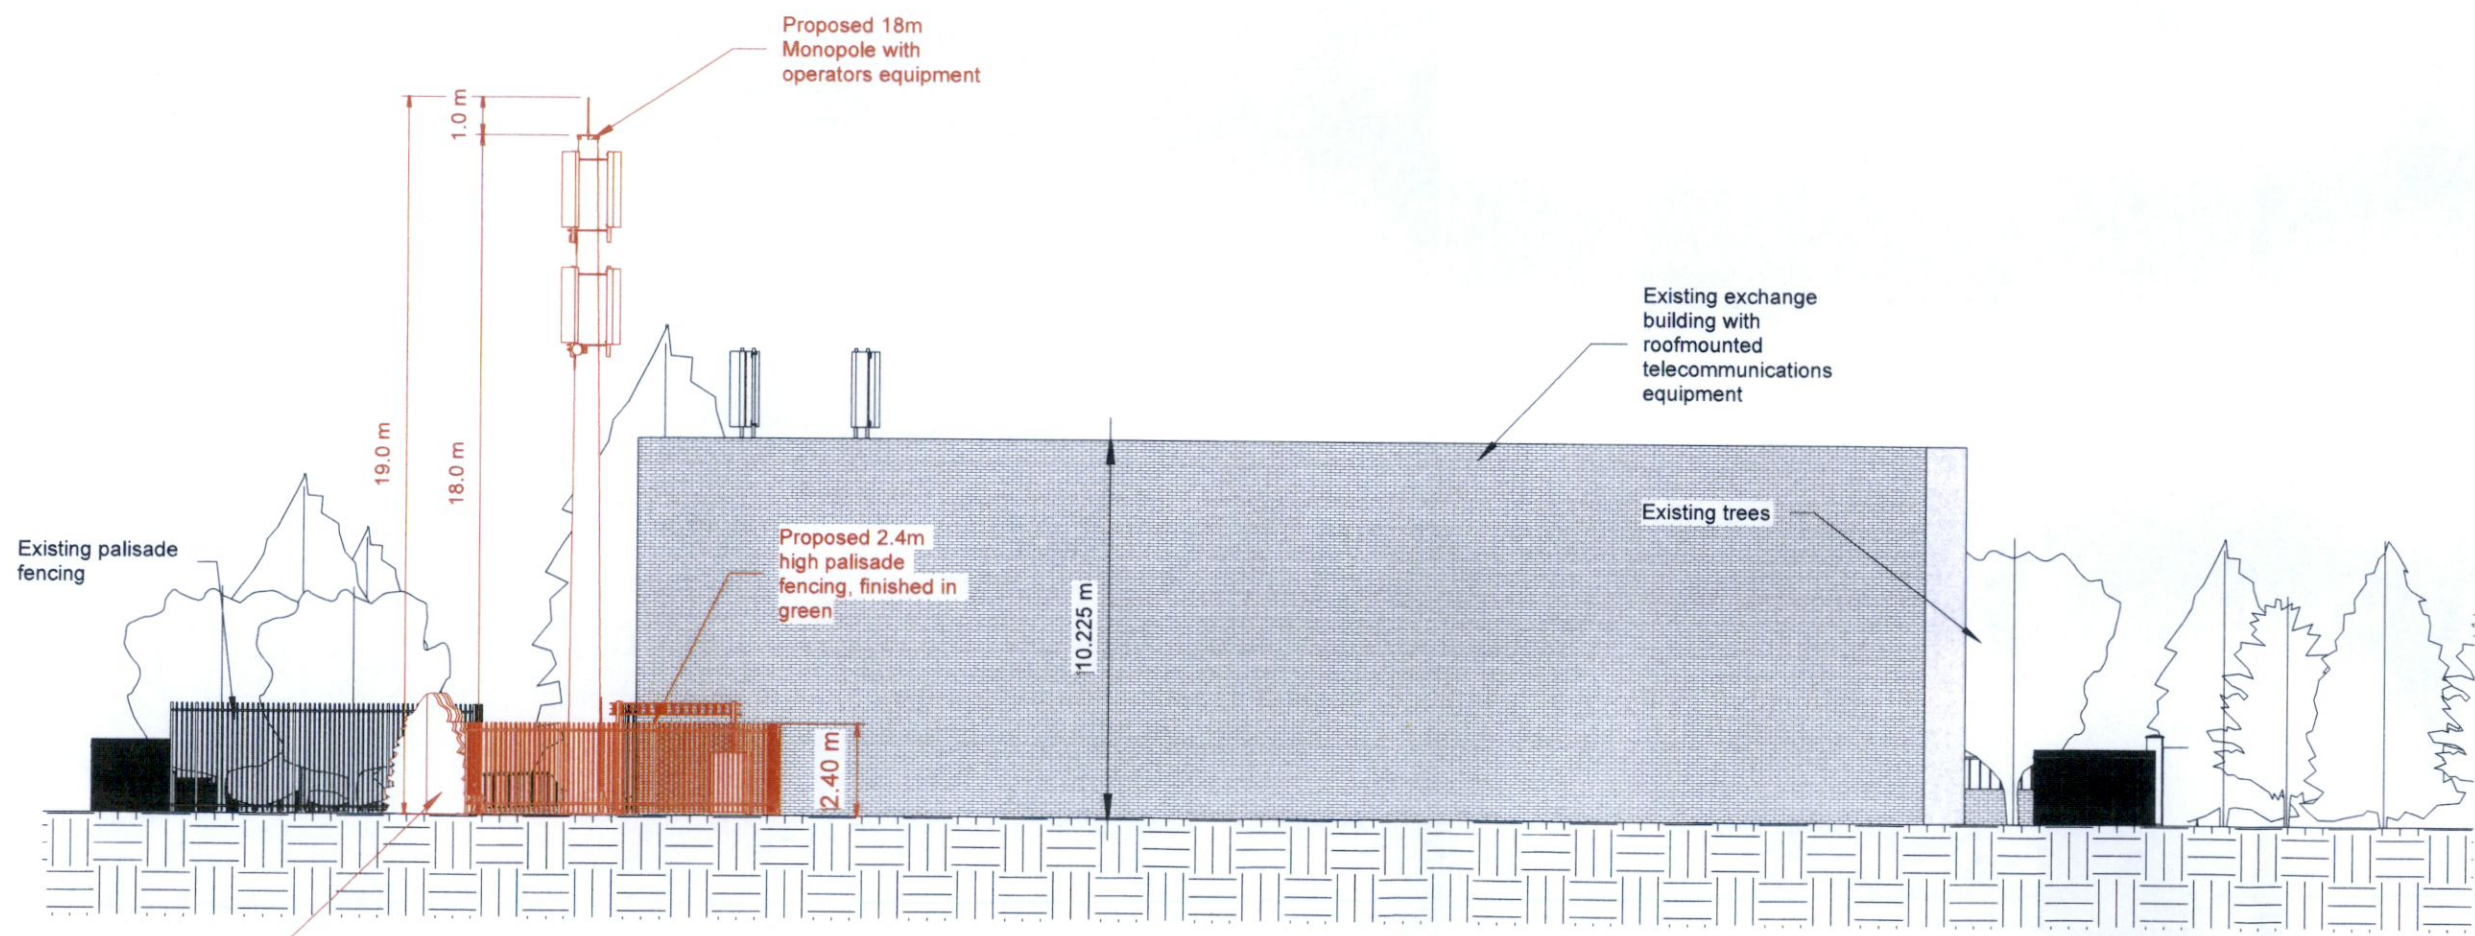

West Elevation - Proposed
1 : 200

Notes
1. Do not scale. Measurements are indicative only.
2. All dimensions are in millimetres unless noted otherwise.
3. Assume all site details are existing unless otherwise specified.

Coordinates	
Site	Access
Latitude: 53.357341	Latitude: 53.35701
Longitude: -6.429657	Longitude: -6.4289
Easting:	Easting:
Northing:	Northing:

Existing Structure Details	
Type: Rooftop	Height: 10.225m

Proposed Structure Details	
Type: Monopole	Height: 18m

06	Full Planning	14.08.23
Rev	Description	Date
	Robert Clavin	LOC LOC
	Drawn by	D.Ckd. R. Ckd.

TOWERCOM
Usher House, Main Street,
Dundrum, Dublin 14.
Towercom Site ID: TDU5153

Site Name:
Lucan Exchange
Co. Dublin

Title:
West Elevation

Scale: As Shown   A3 Print   Sheet No. 08

Dwg No: TDU5153-PL-06