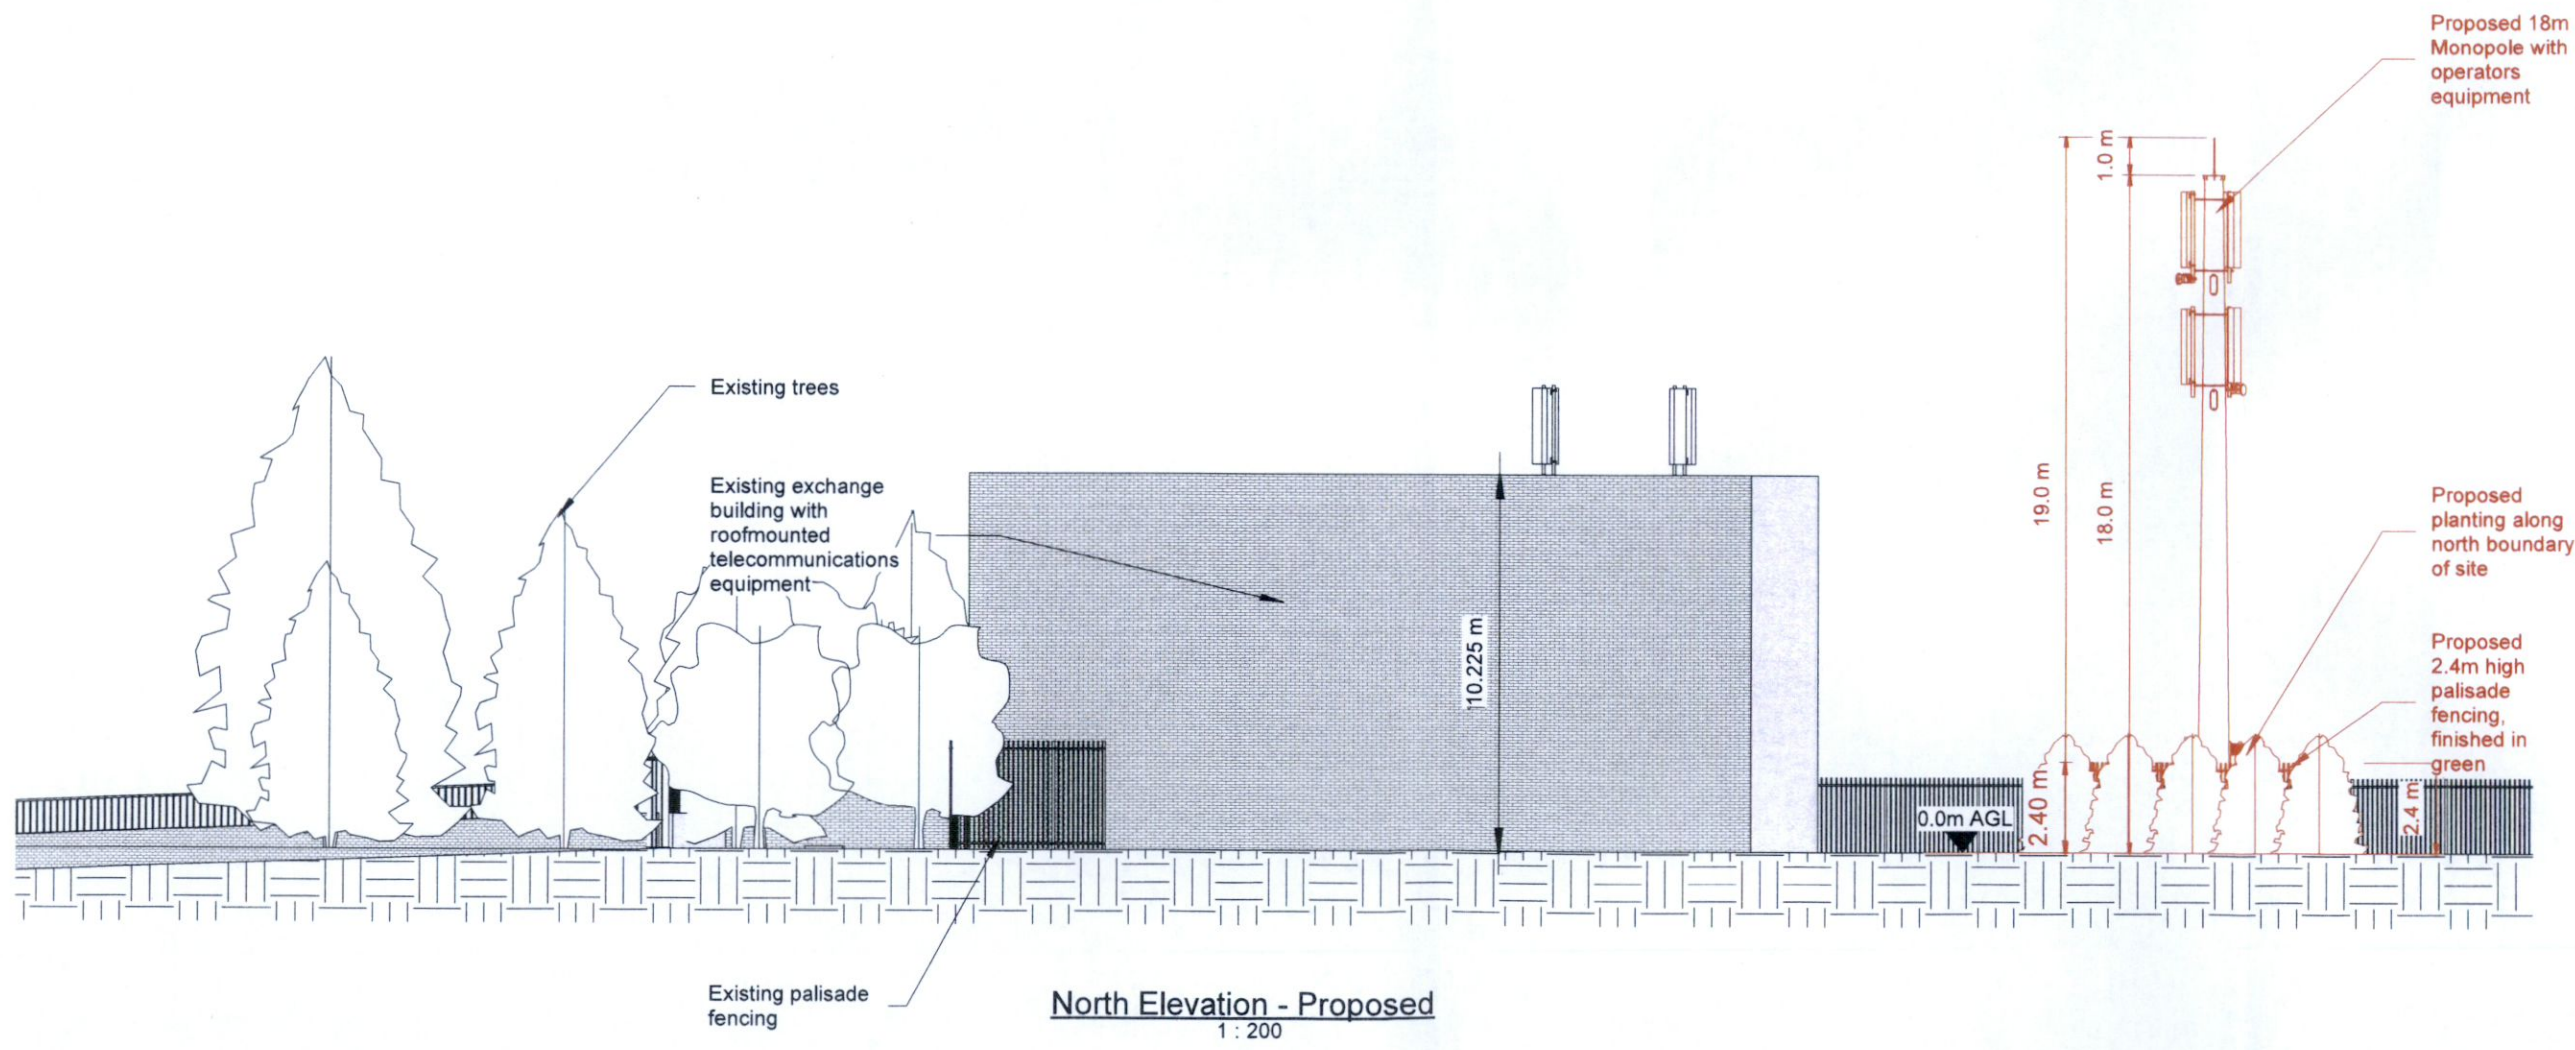

1. **Notes**
1. Do not scale. Measurements are indicative only.
  2. All dimensions are in millimetres unless noted otherwise.
  3. Assume all site details are existing unless otherwise specified.

Coordinates

Site	Access
Latitude: 53.357341	Latitude: 53.35701
Longitude: -6.429657	Longitude: -6.4289
Easting: 304591	Easting: 304657
Northing: 235251	Northing: 235213

Existing Structure Details

Type: Rooftop	Height: 10.225m

Proposed Structure Details

Type: Monopole	Height: 18m

06	Full Planning	14.08.23
Rev	Description	Date
	Robert Clavin	LOC LOC
	Drawn by	D.Ckd. R.Ckd.

Usher House, Main Street,
Dundrum, Dublin 14.

Towercom Site ID: TDU5153

Site Name:
Lucan Exchange
Co. Dublin

Title:
North Elevation - Proposed

Scale: As Shown | A3 Print | Sheet No: 05

Dwg No: TDU5153-PL-06