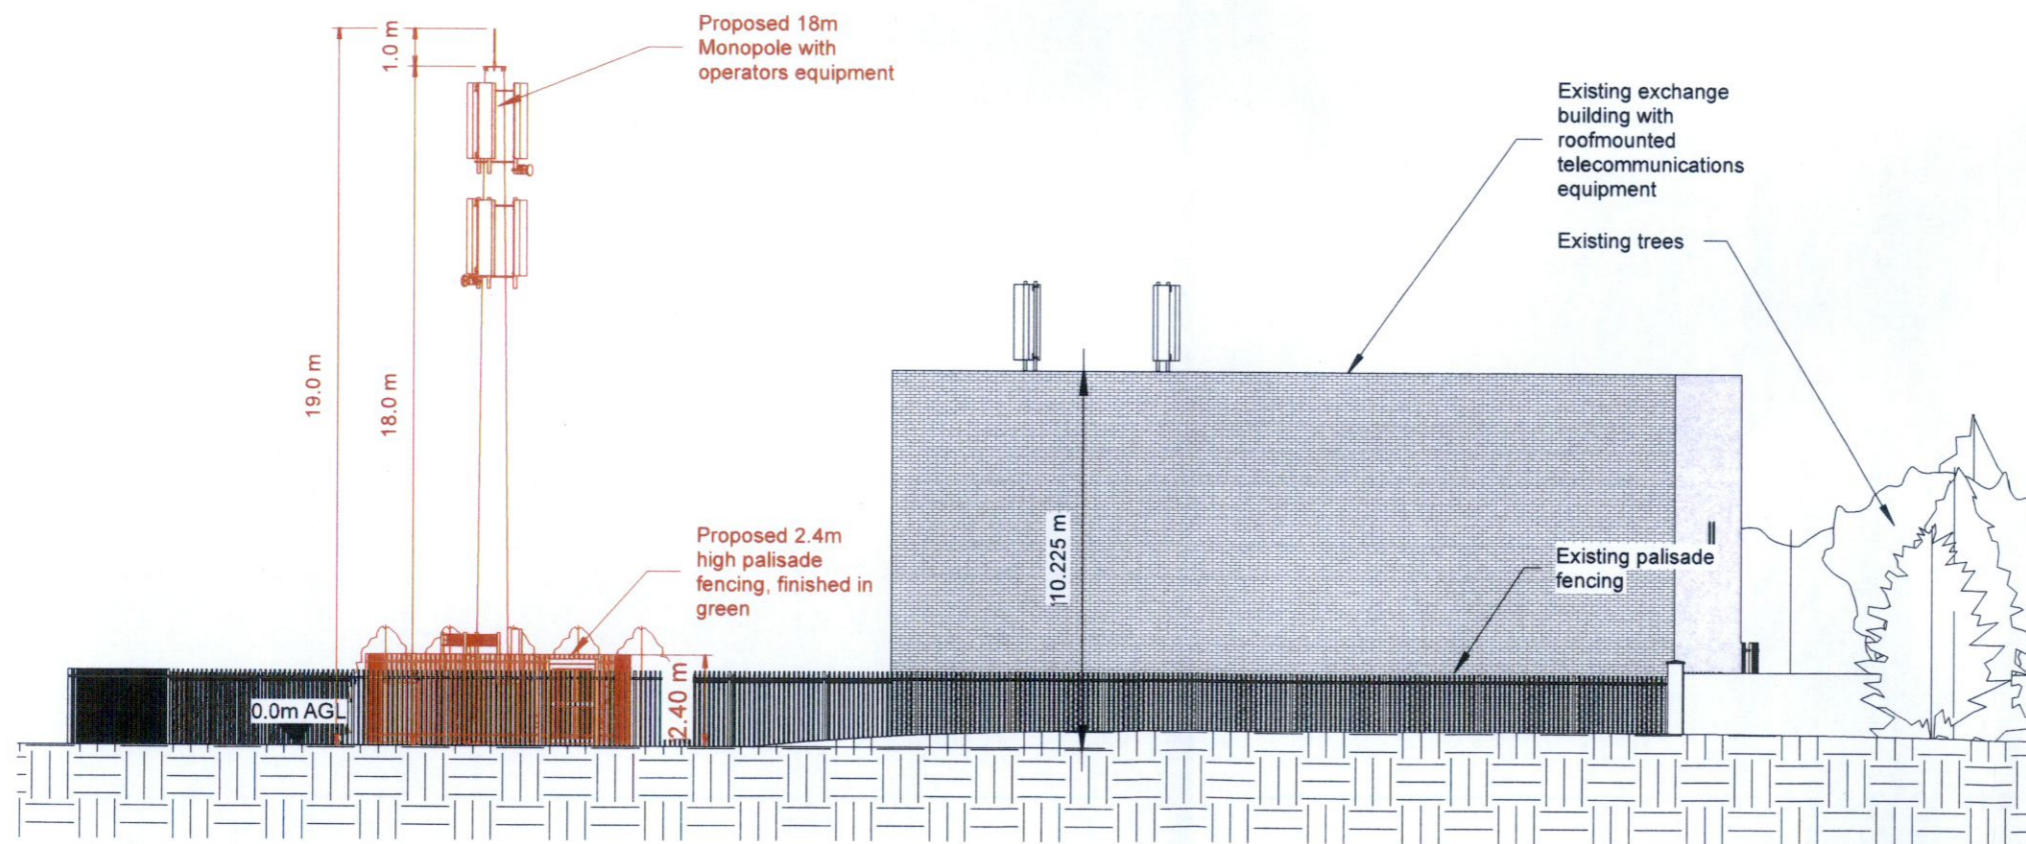

South Elevation - Proposed
1 : 200

Notes
1. Do not scale. Measurements are indicative only.
2. All dimensions are in millimetres unless noted otherwise.
3. Assume all site details are existing unless otherwise specified.

Coordinates	
Site	Access
Latitude: 53.357341	Latitude: 53.35701
Longitude: -6.429657	Longitude: -6.4289
Easting: 304591	Easting: 304657
Northing: 235251	Northing: 235213

Existing Structure Details	
Type: Rooftop	Height: 10.225m

Proposed Structure Details	
Type: Monopole	Height: 18m

06	Full Planning	14.08.23
Rev	Description	Date
Robert Clavin	LOC	LOC
Drawn by	D.Ckd.	R. Ckd.

Usher House, Main Street,
Dundrum, Dublin 14.

Towercom Site ID: TDU5153

Site Name:
Lucan Exchange
Co. Dublin

Title:
South Elevation

Scale: As Shown   A3 Print   Sheet No: 07

Dwg No: TDU5153-PL-06