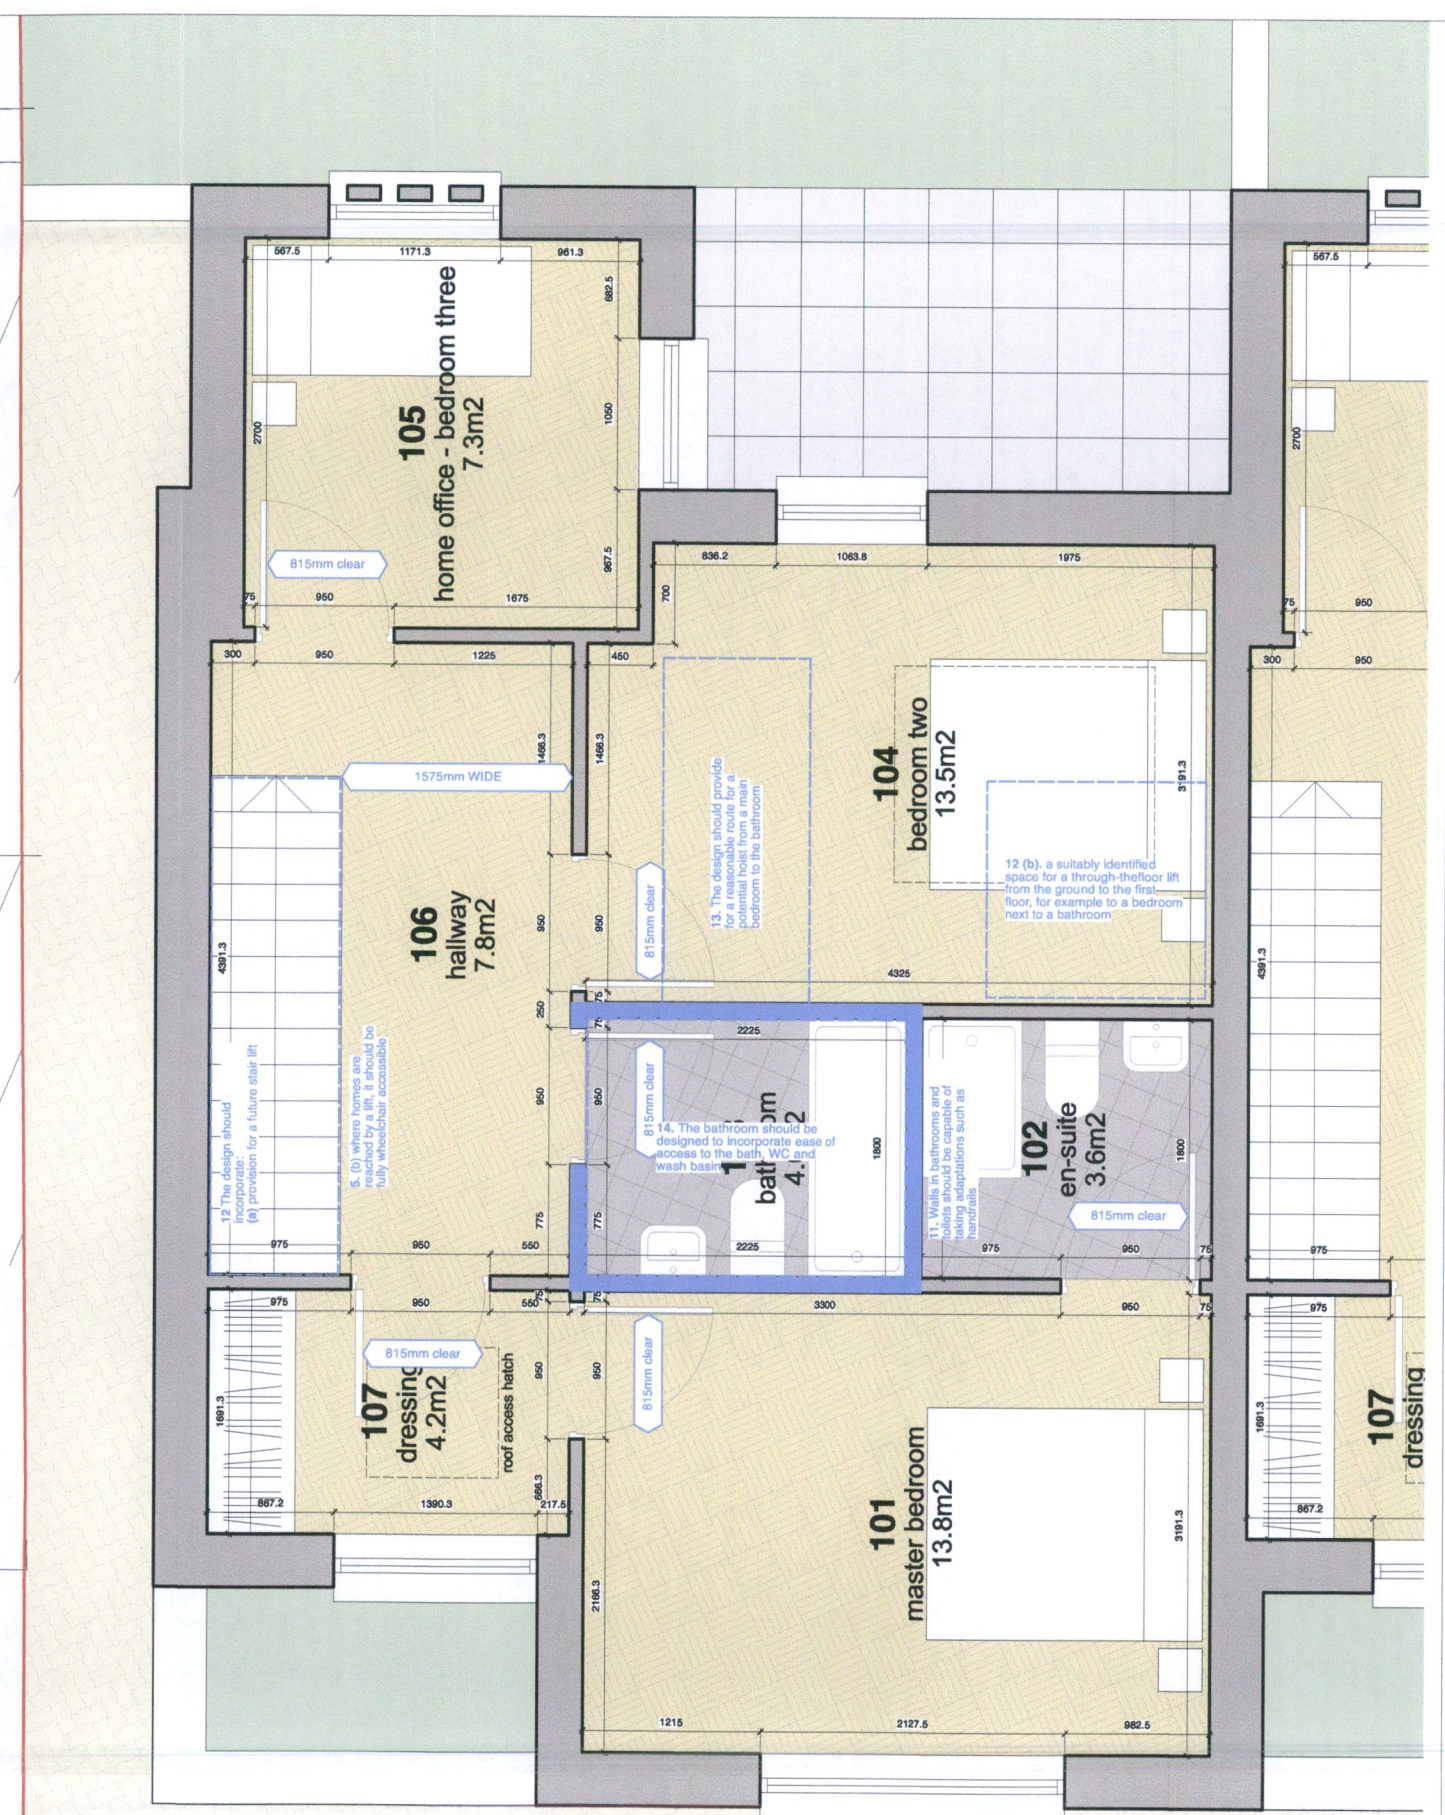

**01**  
025 - ground floor plan - house one - lifetime homes 1.50

**02**  
025 - first floor plan - house one - lifetime homes 1.50

M:	G:	A:	mackay - architecture - design info@mackay-architecture.com
N:	H:	client:	
O:	E:	project:	
P:	J:	site:	
Q:	K:	drawing:	
R:	L:	scale:	
orig:	chk:	date:	
rev:	rev:	drawing number:	292-025
		revision:	0
		drawing reference:	mad-292-dwg-sk
		drawn:	cm
		checked:	cm