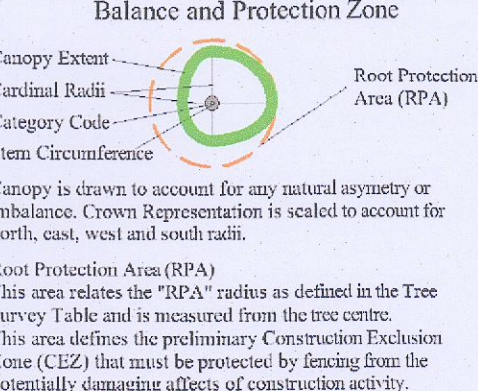

Client: Kevin Fitzpatrick Landscape Architecture for EdgeConneX Ireland Limited
Scale: 1:1000 Date: May 2023
Project: Tree Survey, Newcastle Road, Grange Castle, Co Dublin
Description: Tree Constraints Plan
Drawing Title: EdgeConneX Tree Constraints Plan