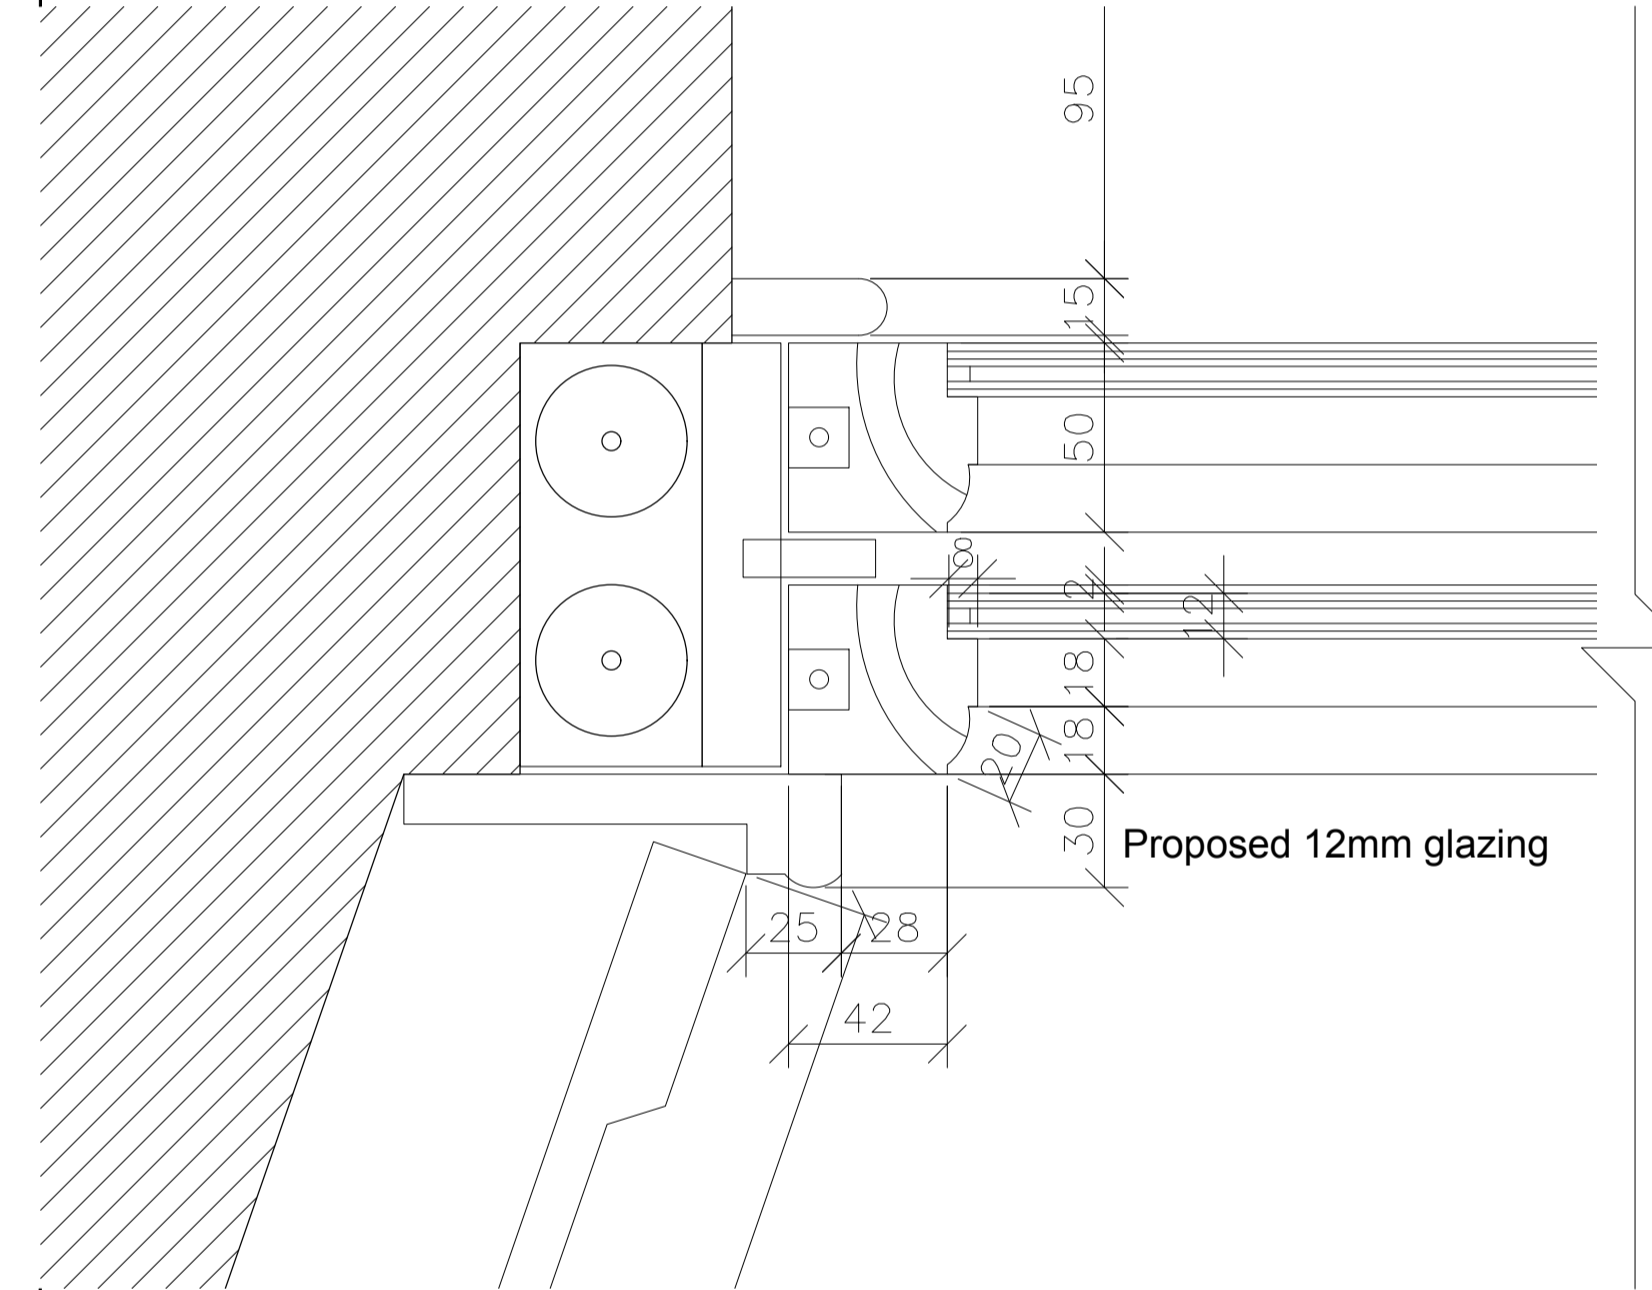

BLOCK D: EXISTING WINDOW TYPE A1& A2 (WD305/206/004)

■ scale 1:2

BLOCK D: PROPOSED WINDOW TYPE A1& A2 (WD305/206/004)

■ scale 1:2

Drawing Status
FURTHER INFORMATION
 (Planning Reference SD22A/0153)
 Date 18/04/2023
 Issued By FKP

BLOCK D: WINDOW TYPE A1 (WD305/206)

■ scale 1:10

BLOCK D: WINDOW TYPE A2 (WD004)

■ scale 1:10

DATE	INITIAL	NOTE

DATE	INITIAL	NOTE

THIS DRAWING IS COPYRIGHT. FIGURED DIMS. TO BE USED IN ALL CASES.

CAD FILE REF. 29-25-SV-500/DRAWING/FI
SCALE 1:10/2 @ A1
DRAWN BY GK
CHECKED FOC
DATE Sept 2022
JOB 1925 Gaelcholáiste an Phiarsaigh Rathfarnham
CLIENT Department of Education
TITLE Window Details - Block D Type A1 & A2
DRAWING NUMBER 1925-SV-511
REVISION