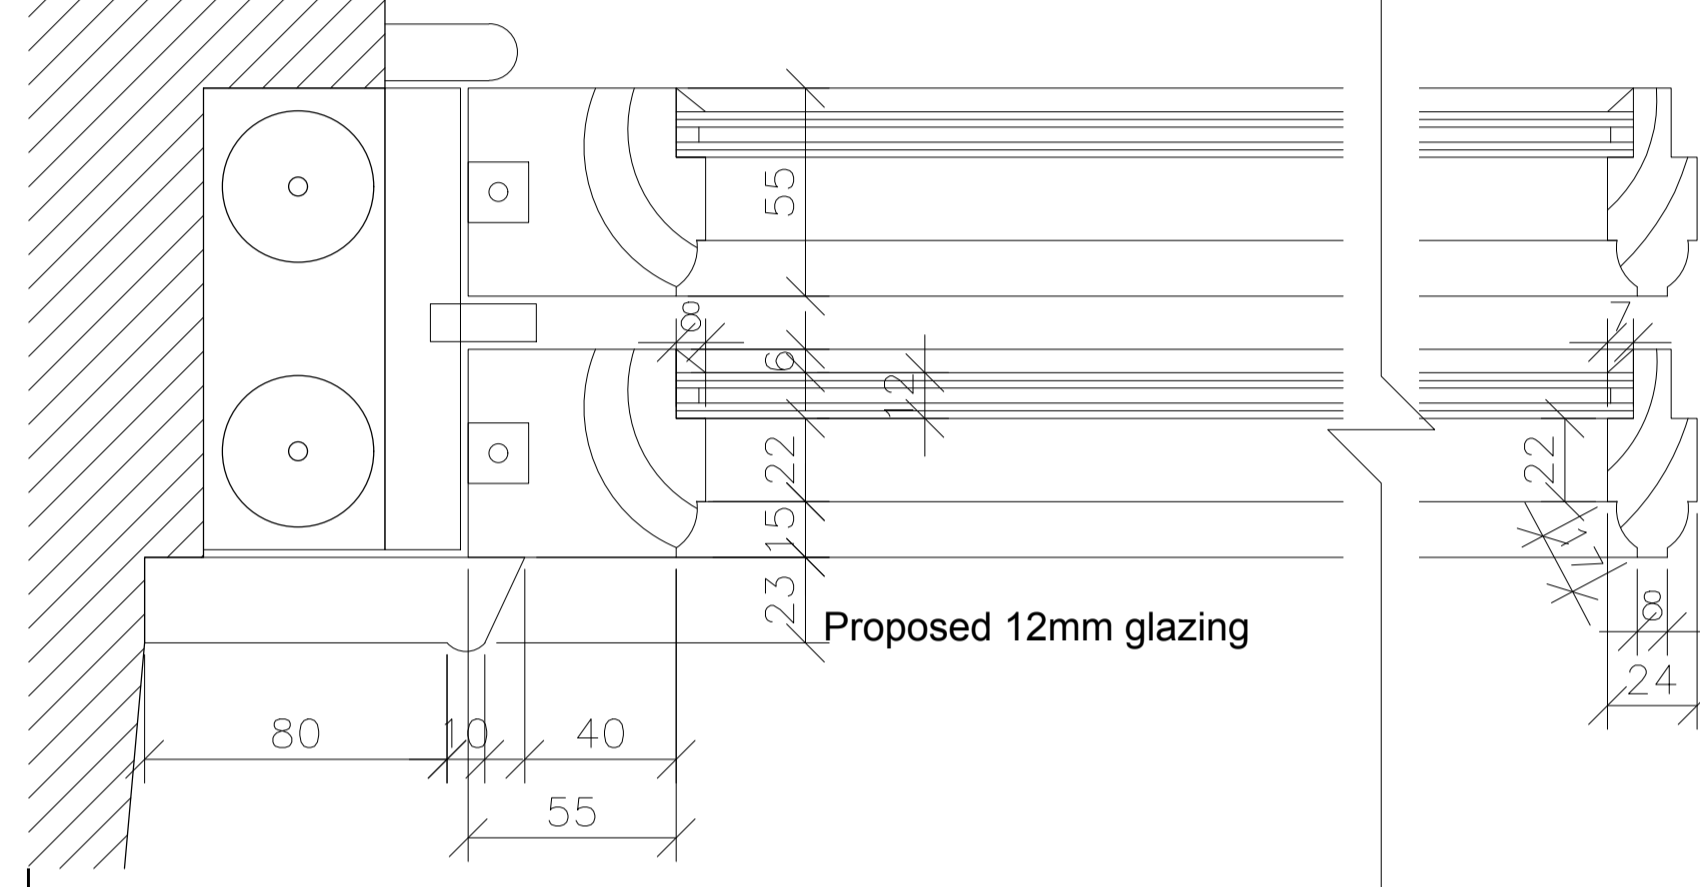

BLOCK B: PROPOSED WINDOW TYPE I
■ scale 1:2