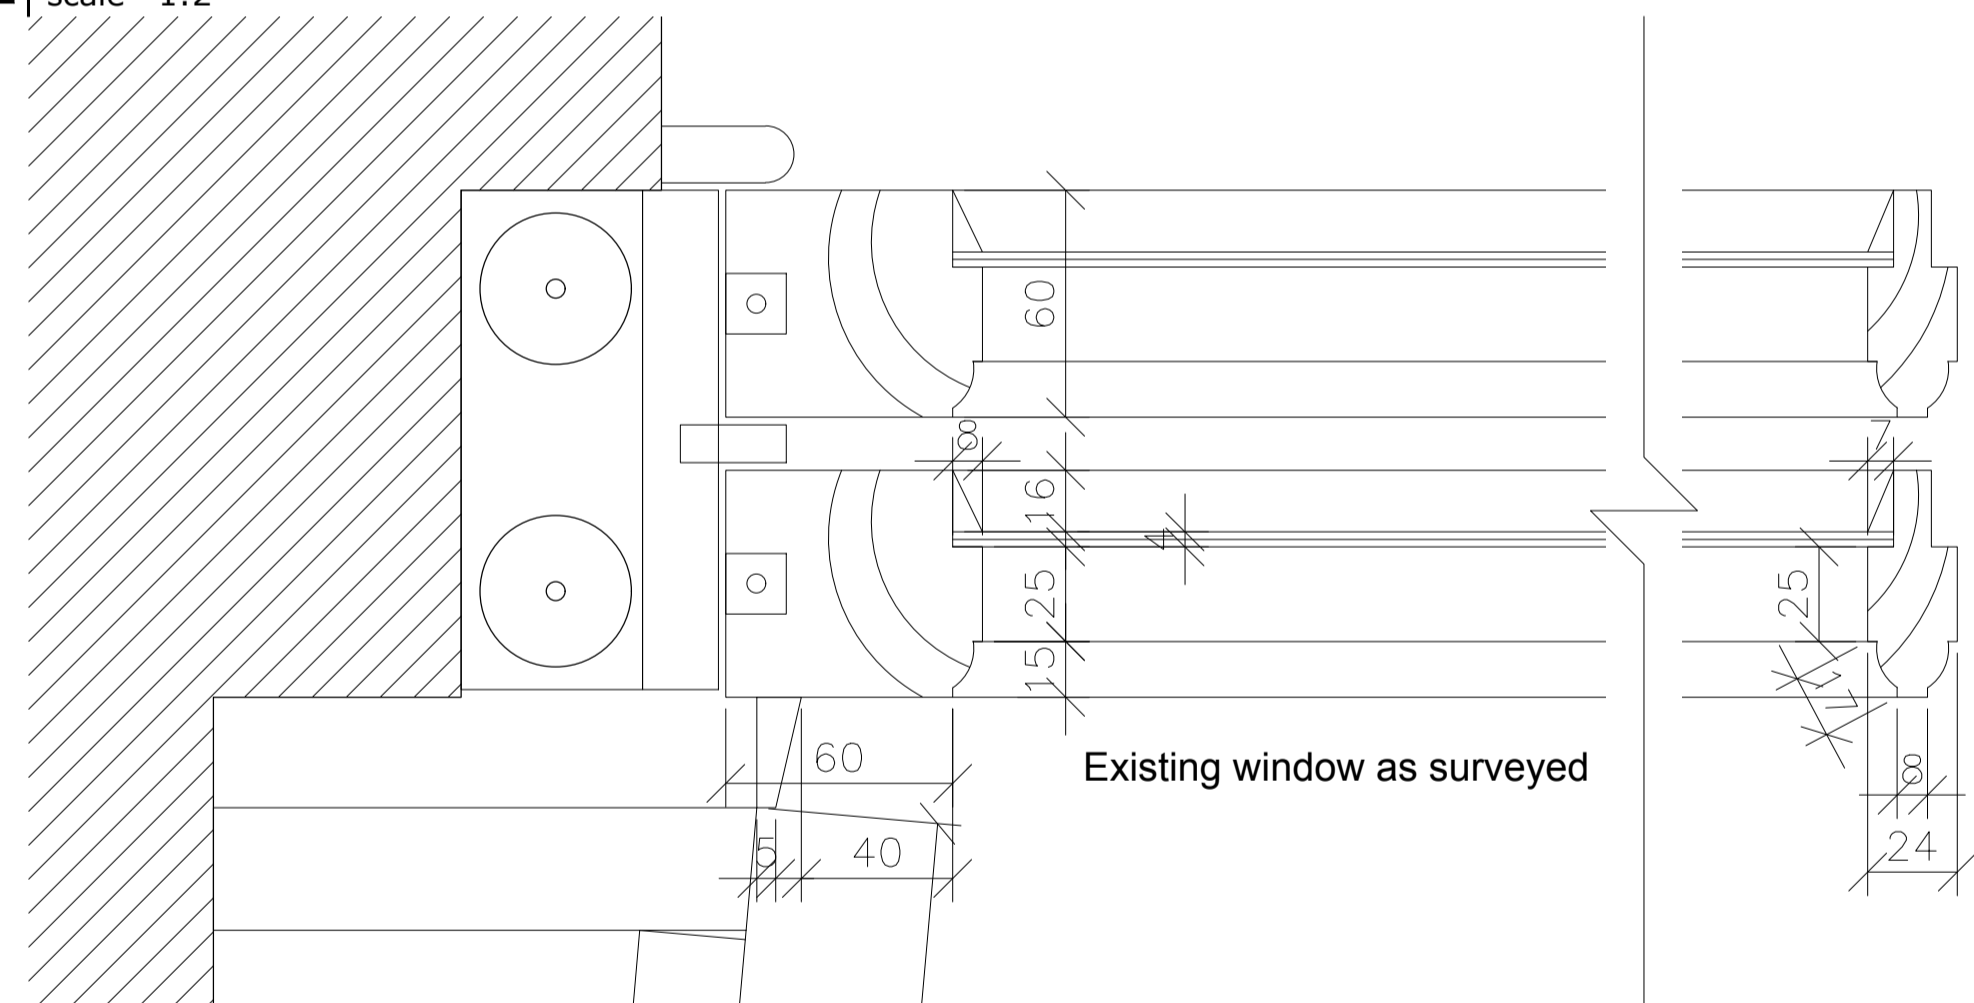

BLOCK B: EXISTING WINDOW TYPE J
■ scale 1:2