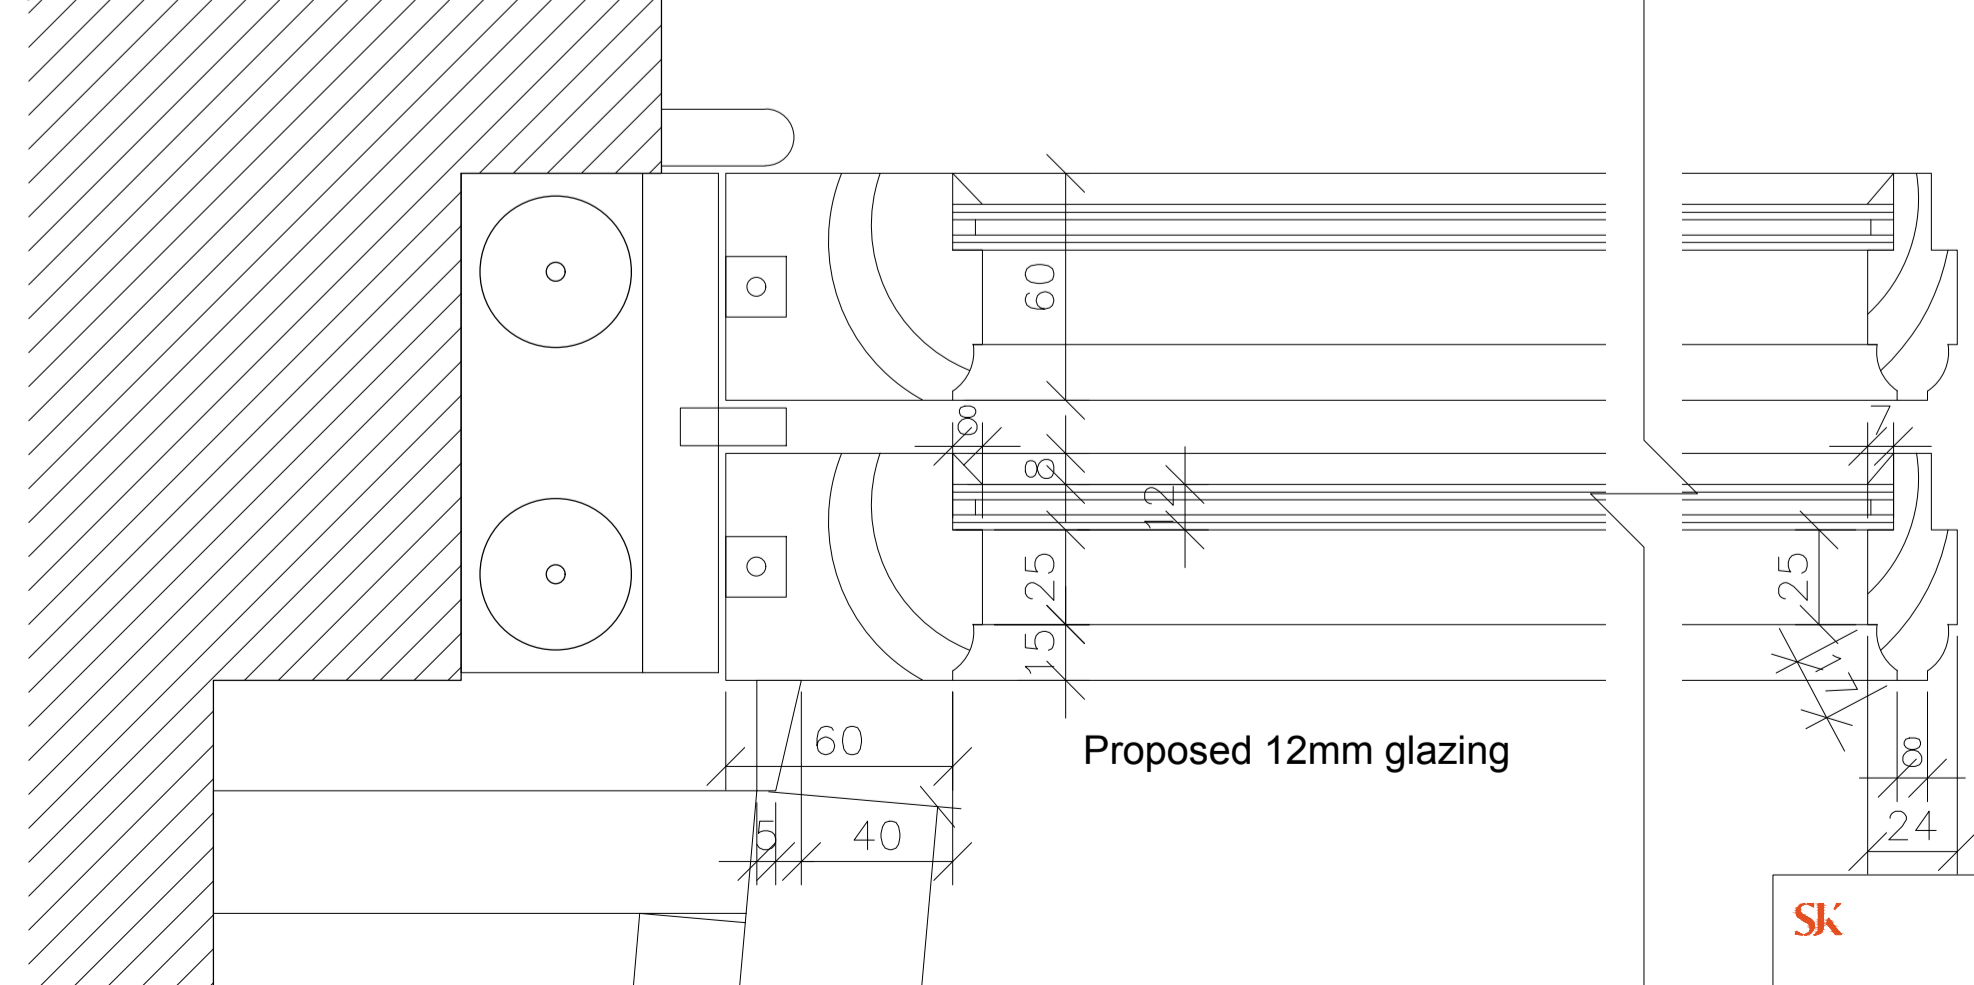

BLOCK B: PROPOSED WINDOW TYPE J
■ scale 1:2

DATE	INITIAL	NOTE
G		
H		
I		
J		
K		
L		

DATE	INITIAL	NOTE
A		
B		
C		
D		
E		
F		

THIS DRAWING IS COPYRIGHT. FIGURED DIMS. TO BE USED IN ALL CASES.

CAD FILE REF.	29-25-SV-500/DRAWING/FI
SCALE	1:10/2 @ A1
DRAWN BY	GK
CHECKED	FOC
DATE	Sept 2022
JOB	1925 Gaelcholáiste an Phiarsaigh Rathfarnham
CLIENT	Department of Education
TITLE	Window Details - Block B Type I & J
DRAWING NUMBER	1925-SV-507
REVISION	

SK
27 Middle Street
Dublin 2, D02 XE26
+353 1 668 5100
www.sk.ie

Fitzgerald
Kavanagh
+
partners
architects
project managers