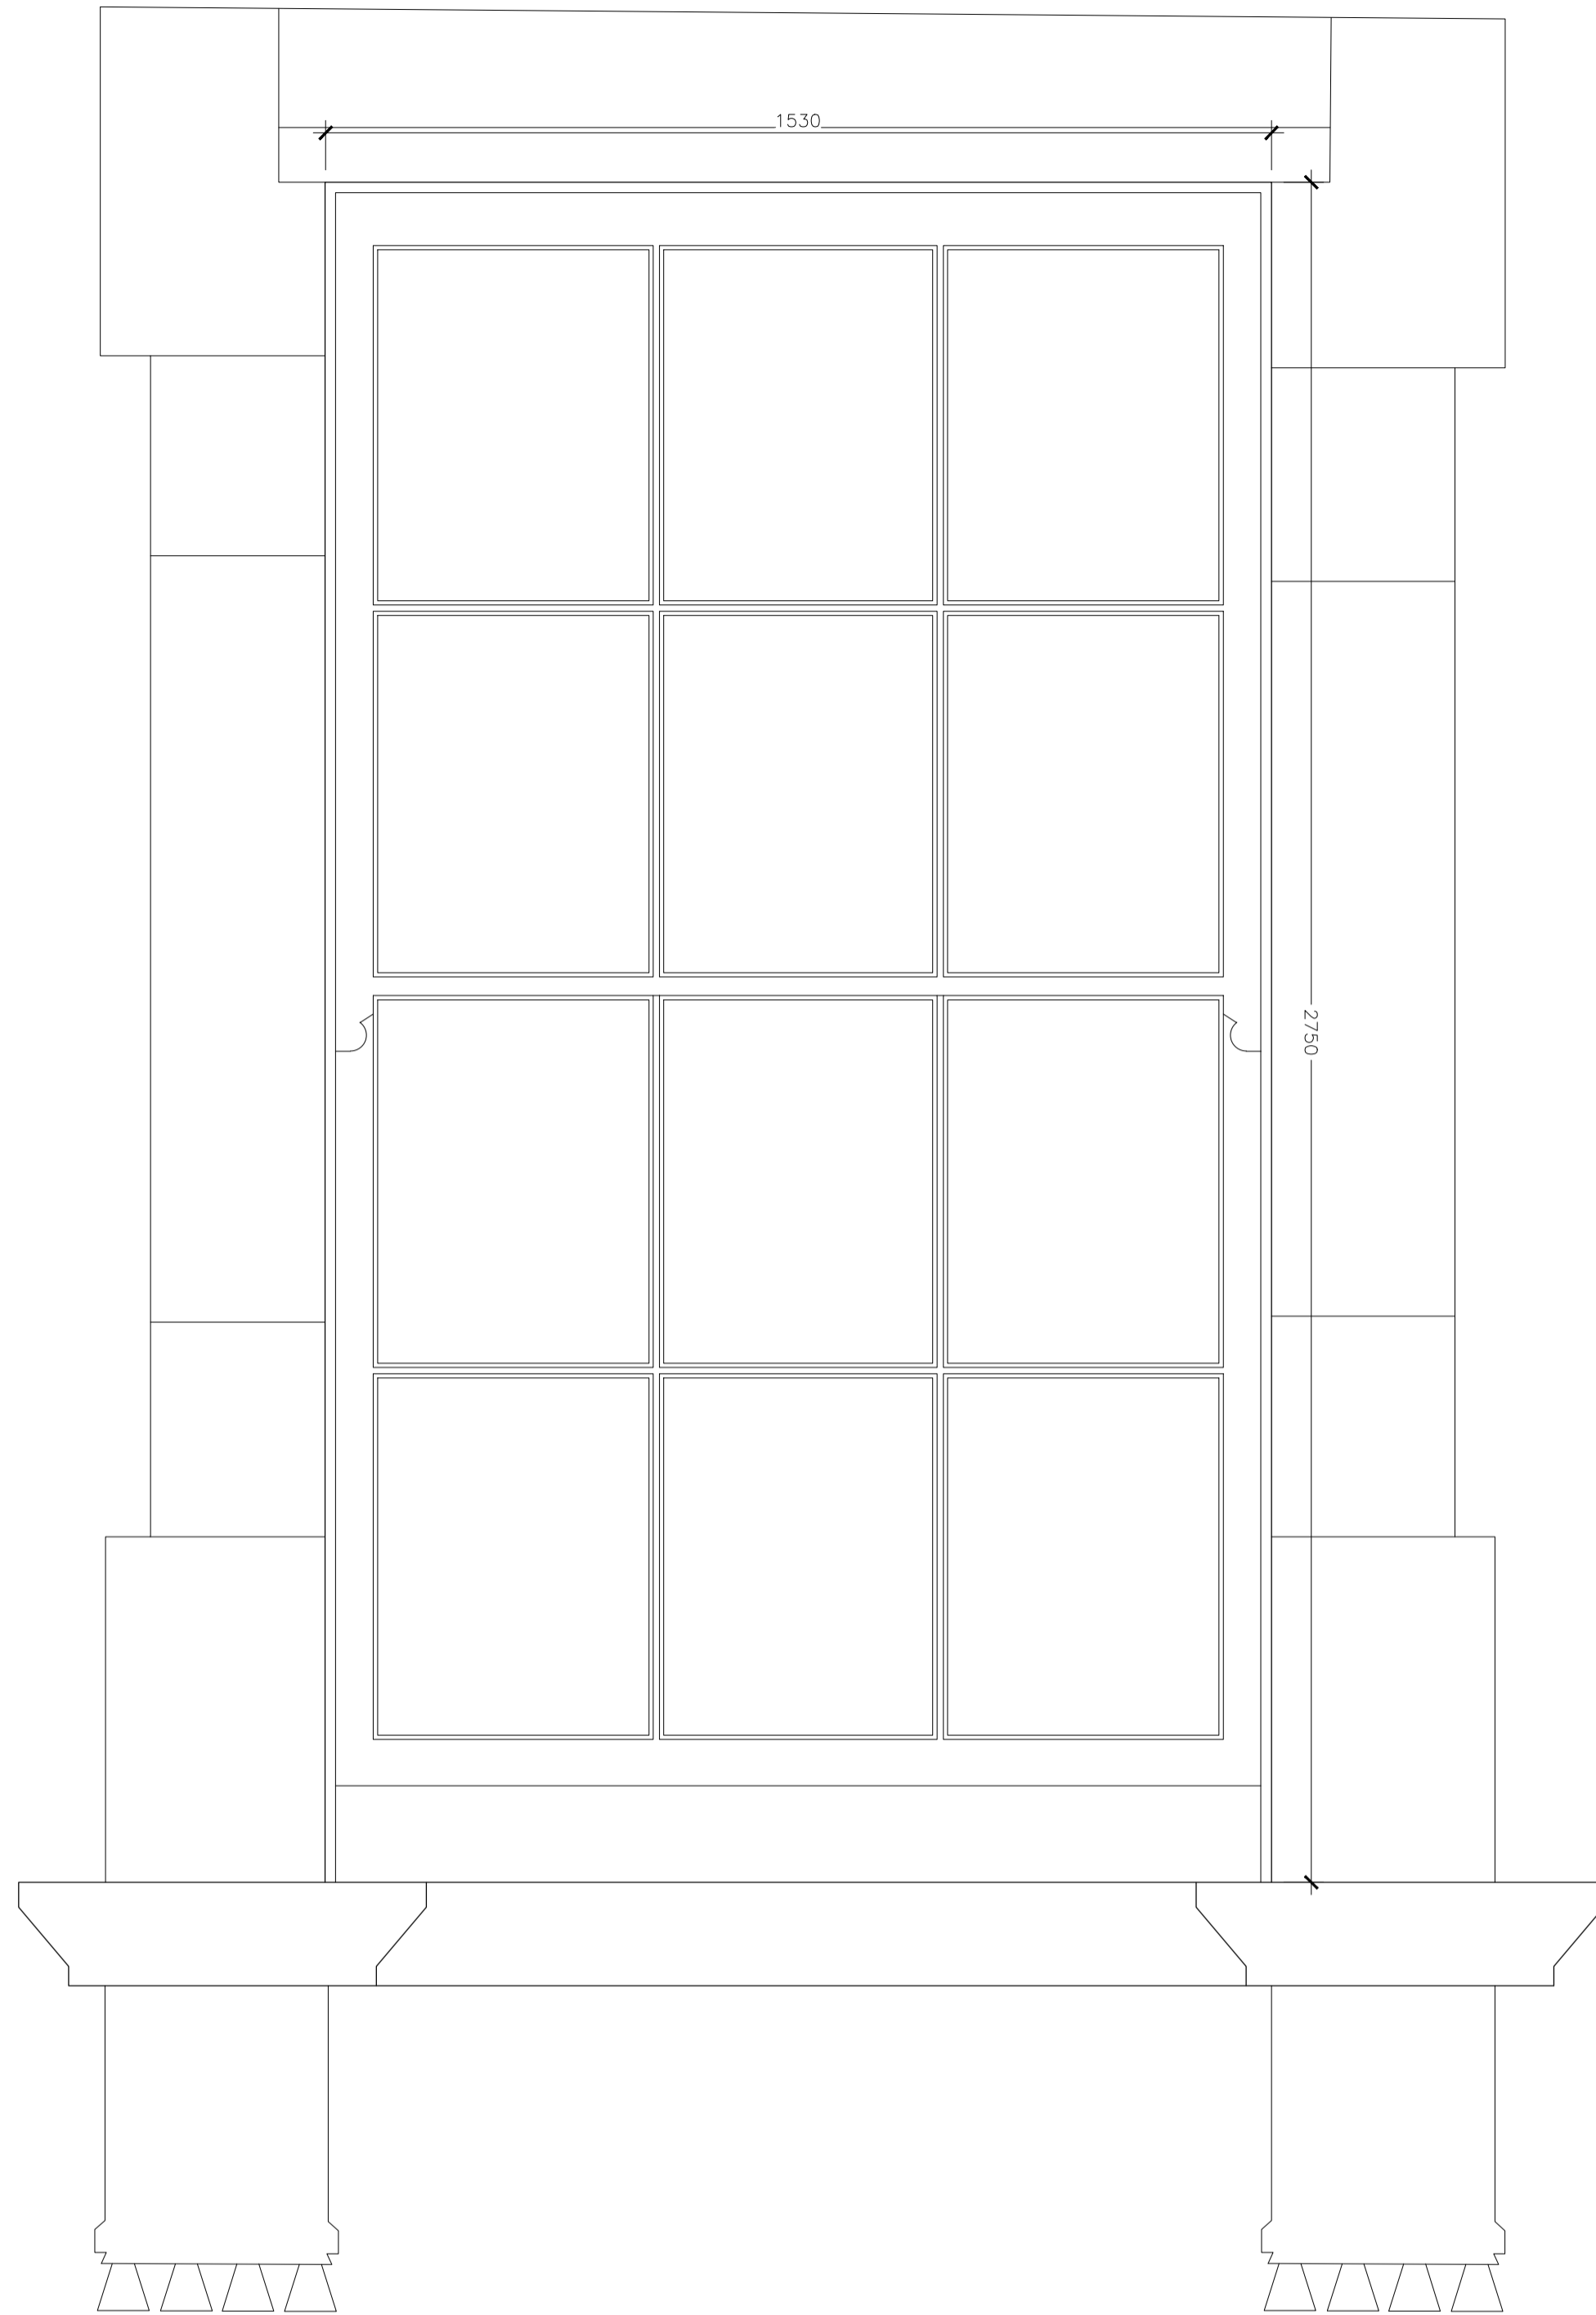

BLOCK B: WINDOW TYPE J (WD114/115)
■ scale 1:10

Drawing Status
FURTHER INFORMATION
(Planning Reference SD22A/0153)
Date 18/04/2023
Issued By FKP