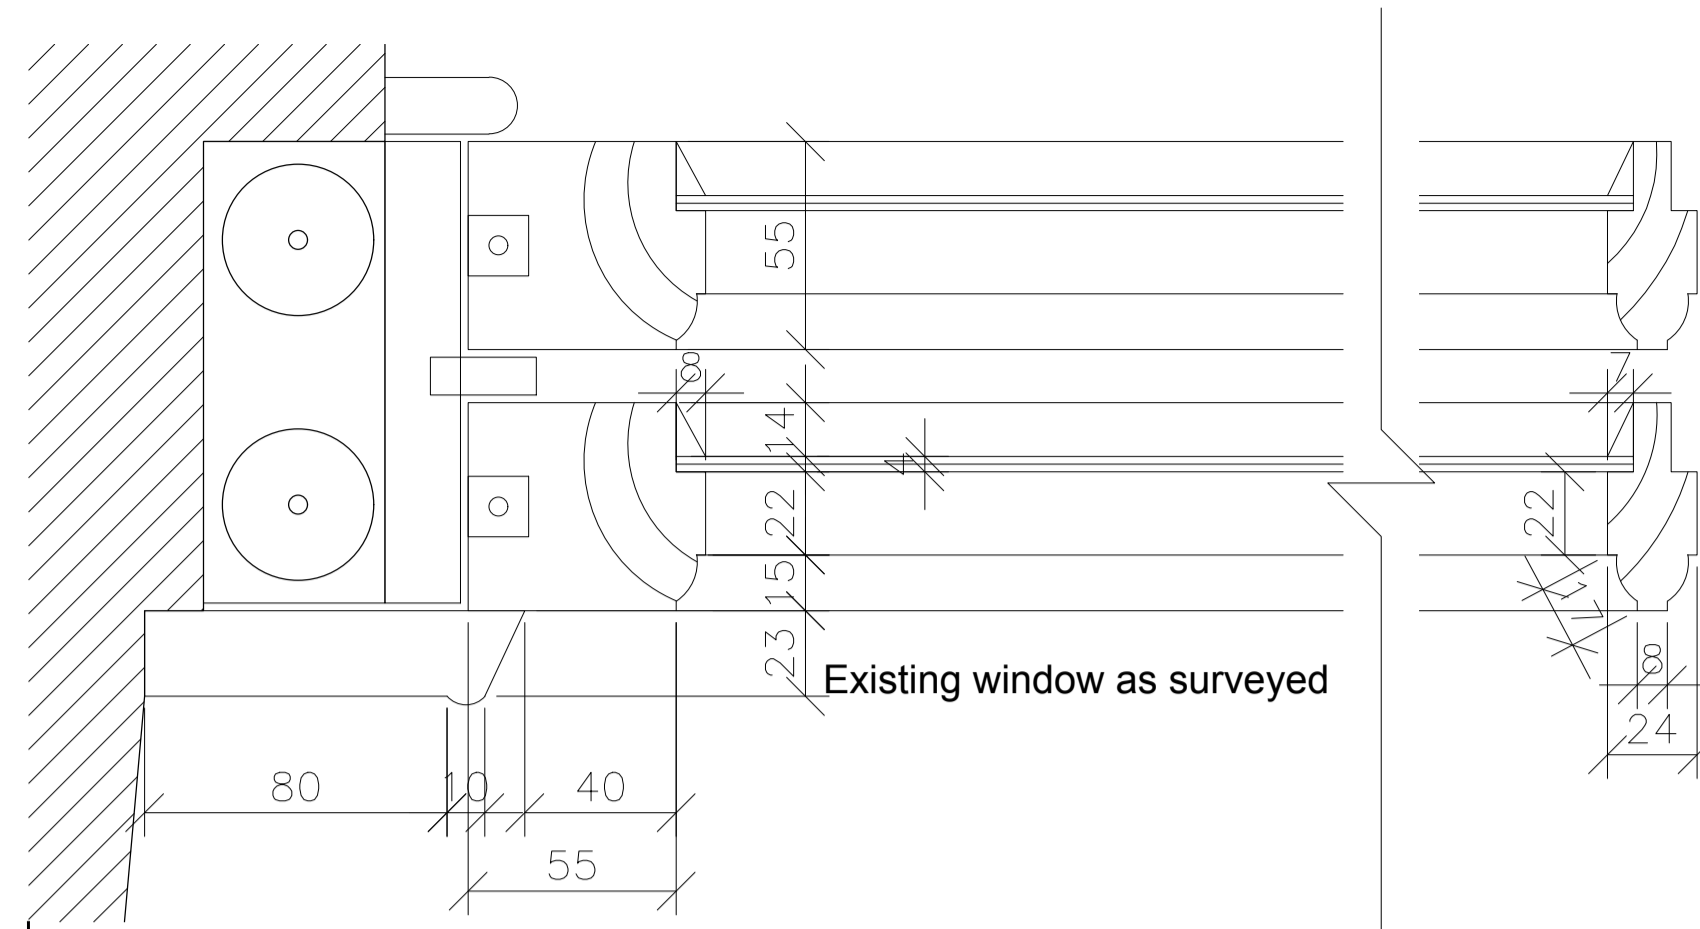

BLOCK B: EXISTING WINDOW TYPE I
■ scale 1:2