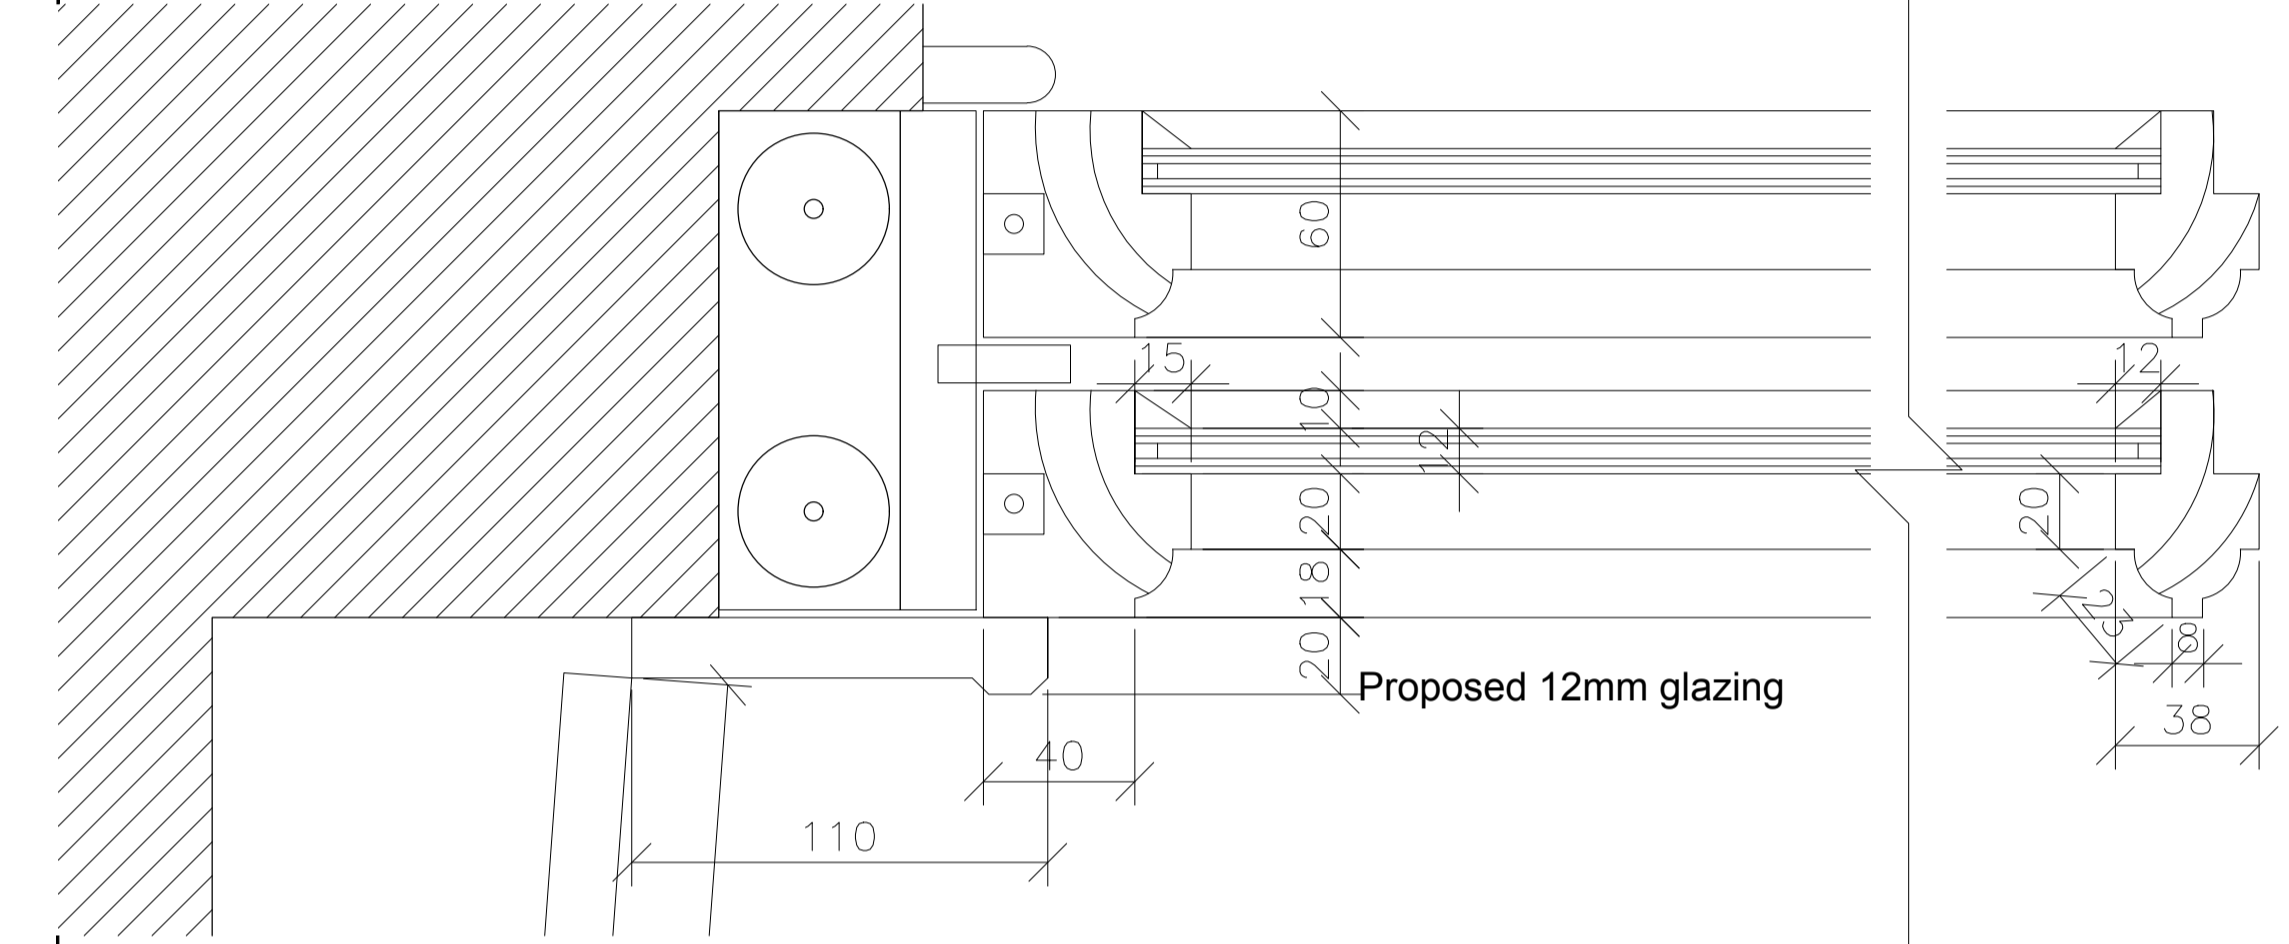

BLOCK A: PROPOSED WINDOW TYPE C & D

scale 1:2

Drawing Status
FURTHER INFORMATION
(Planning Reference SD22A/0153)
Date 18/04/2023
Issued By FKP

BLOCK A: WINDOW TYPE C (LHS) (WD204/205/206/207/208/209/210 & 104/105/106/107/108/109/110)

scale 1:10

BLOCK A: WINDOW TYPE D (RHS) (WD211/212/213/214/216/218/219/220 & 111/112/113/115/118/119/120 & 102/103/114/117/202/203/215/217)

scale 1:10

DATE	INITIAL	NOTE
G		
H		
I		
J		
K		
L		

DATE	INITIAL	NOTE
A		
B		
C		
D		
E		
F		

CAD FILE REF. 29-25-SV-500/DRAWING/FI

SCALE 1:10/2 @ A1

DRAWN BY GK

CHECKED FOC

DATE Sept 2022

JOB 1925 Gaelcholáiste an Phiarsaigh Rathfarnham

CLIENT Department of Education

TITLE Window Details - Block A Type C & D

DRAWING NUMBER 1925-SV-502

REVISION

1 Mount Street Crescent, Dublin 2, D02 XF57, Ireland. Tel +353 1 676 4128 Fax +353 1 6688510 Email info@fka.ie www.fka.ie