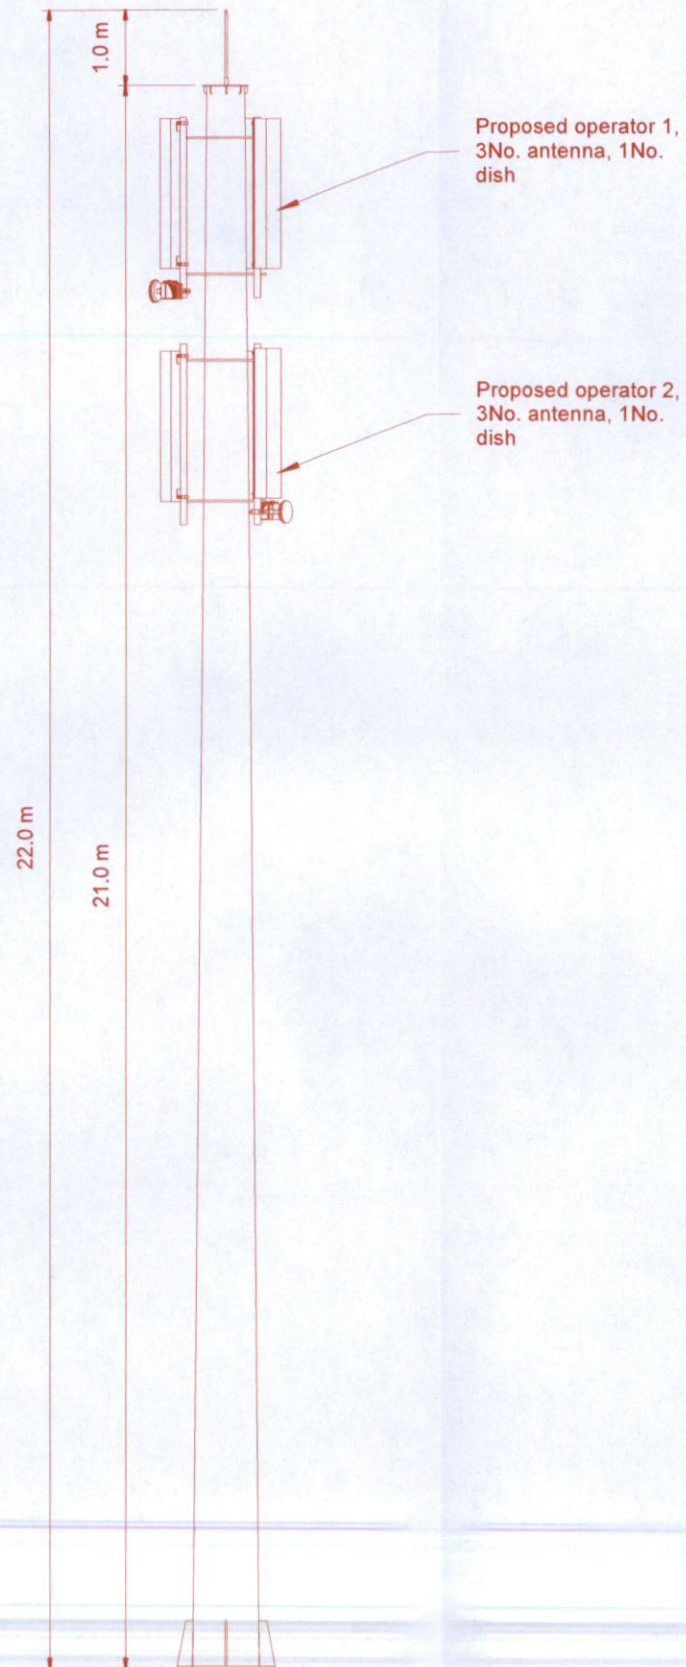

Appendix A:

Additional North Elevation – Proposed Operators Equipment

1 North Elevation Operators Equipment - Proposed

Notes

1. Do not scale. Measurements are indicative only.
2. All dimensions are in millimetres unless noted otherwise.
3. Assume all site details are existing unless otherwise specified.

Coordinates

Site	Access
Latitude: 53.357341	Latitude: 53.35701
Longitude: -6.429657	Longitude: -6.4289
Easting:	Easting:
Northing:	Northing:

Existing Structure Details

Type: Rooftop	Height: 10.225m
---------------	-----------------

Proposed Structure Details

Type: Monopole	Height: 21m
----------------	-------------

04	Full Planning	03.03.23
Rev	Description	Date
	Robert Clavin	LOC LOC
	Drawn by	D. Ckd. R. Ckd.

TOWERCOM

Usher House, Main Street,
Dundrum, Dublin 14.

Towercom Site ID: TDU5153

Site Name:
Lucan Exchange
Co. Dublin

Title:
North Elevation - Equipment

Scale:	1:100	A3 Print	Sheet No:
Dwg No:	TDU5153-PL-04		