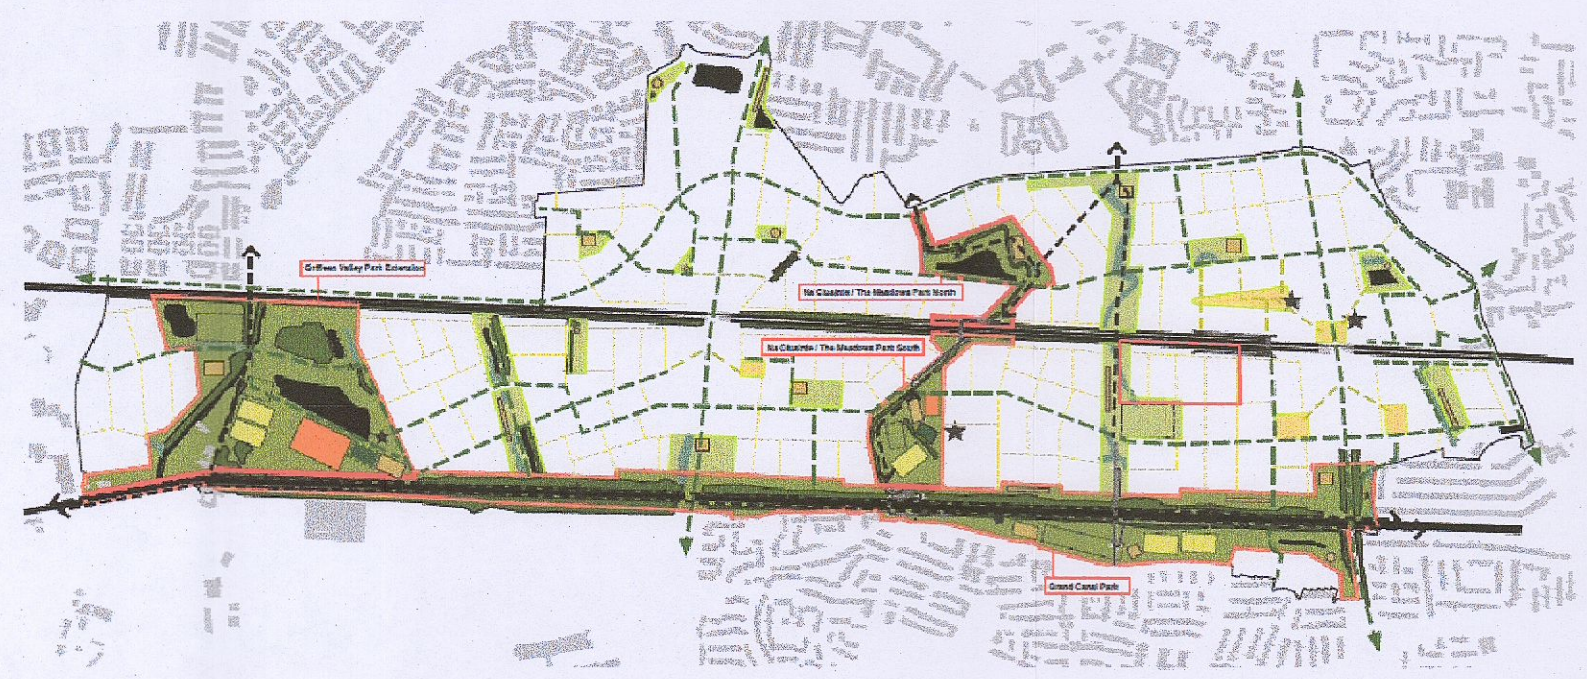

LEGEND

- Strategic Green Corridor
- Primary Green Link
- Local Green Corridor
- Local Parks
- Local Street
- Bioretention Area
- Swales
- Existing Scrub Thicket with Additional Native Hedgerow Planting
- New Native Hedge Planting (165 lm)
- Species Rich Meadow Grassland
- Street Trees (89 no.) and Parkland Trees (34no.)

Parks and Landscape Strategy Diagram from Clonburris SDZ, Parks & Landscape Strategy

- Legend
- Strategic Open Space
 - Local Parks and Squares
 - Urban Spaces
 - Strategic Green Corridor
 - Local Green Corridor
 - Local Link
 - Local Street

Existing Scrub Thicket with additional native hedgerow planting

Species rich meadow grassland

A	14/04/23	FI Amendment
REV	DATE	AMENDMENT

CUNNANE STRATTON REYNOLDS
LAND PLANNING & DESIGN

DUBLIN OFFICE
3 MOLESWORTH PLACE DUBLIN 2
TEL 01 661 0419 FAX 01 661 0431
EMAIL info@csriandplan.ie

PROJECT: CLONBURRIS CAIRN T3	DATE: APRIL 2023
DRAWING: GREEN INFRASTRUCTURE STRATEGY	SCALE: 1:750@A1
	DRAWN: CHECKED: KF SH
	DRAWING NO: 22234 -1-107