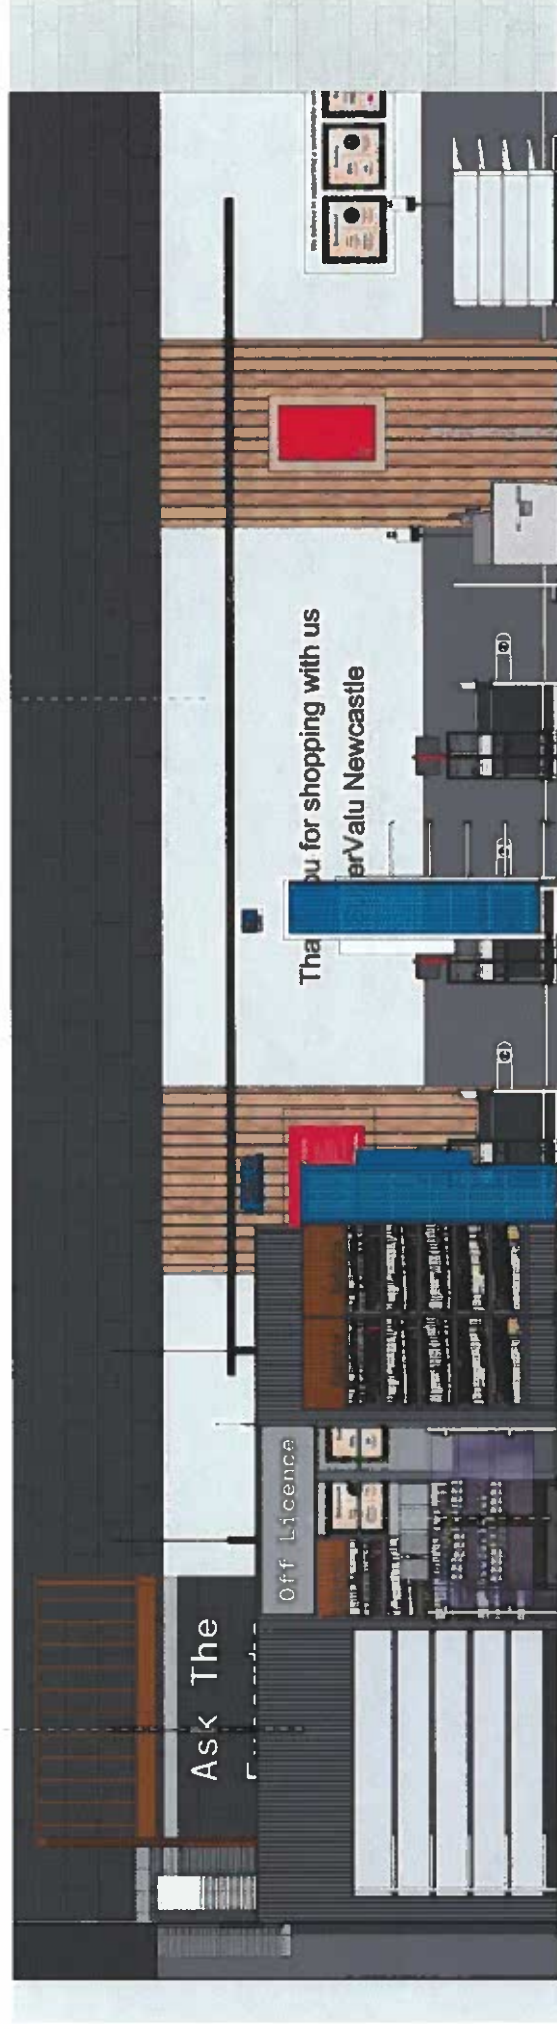

Herb Planters

Mixed Material Signage
Steel Frame Cubes

Vertical Slatted Oak

Hanging Pendants

Happy Pear

Galv Corrugation
Back Panel

Double Height Shelving
Collar on Planter

Silestone Lyra
Fresh Cakes Counterfront

Off Licence Ceiling
Formica Lorgan Oak
Visible Gaps

Copper Stacked Type

Box Steel Frame
Expanded Steel Mesh Signage

Blue Wall
Galv Corrugation
Large PVC Letters

Illuminated Letters
Lorgan Oak Entrance

Potted Faux Plants
Steel Frame Cubes

Checkout Light Raft

Illuminated Letters
Steel & Glass Entrance

Checkout Wall
Oak Battens, Red Capping
White Above

Tube Pendant Lights

Premium Wines
As Per Knocklyon

Illuminated Letters

Ambient Faux Plants

Steel & Glass Entrance
Smoked Acrylic Gates