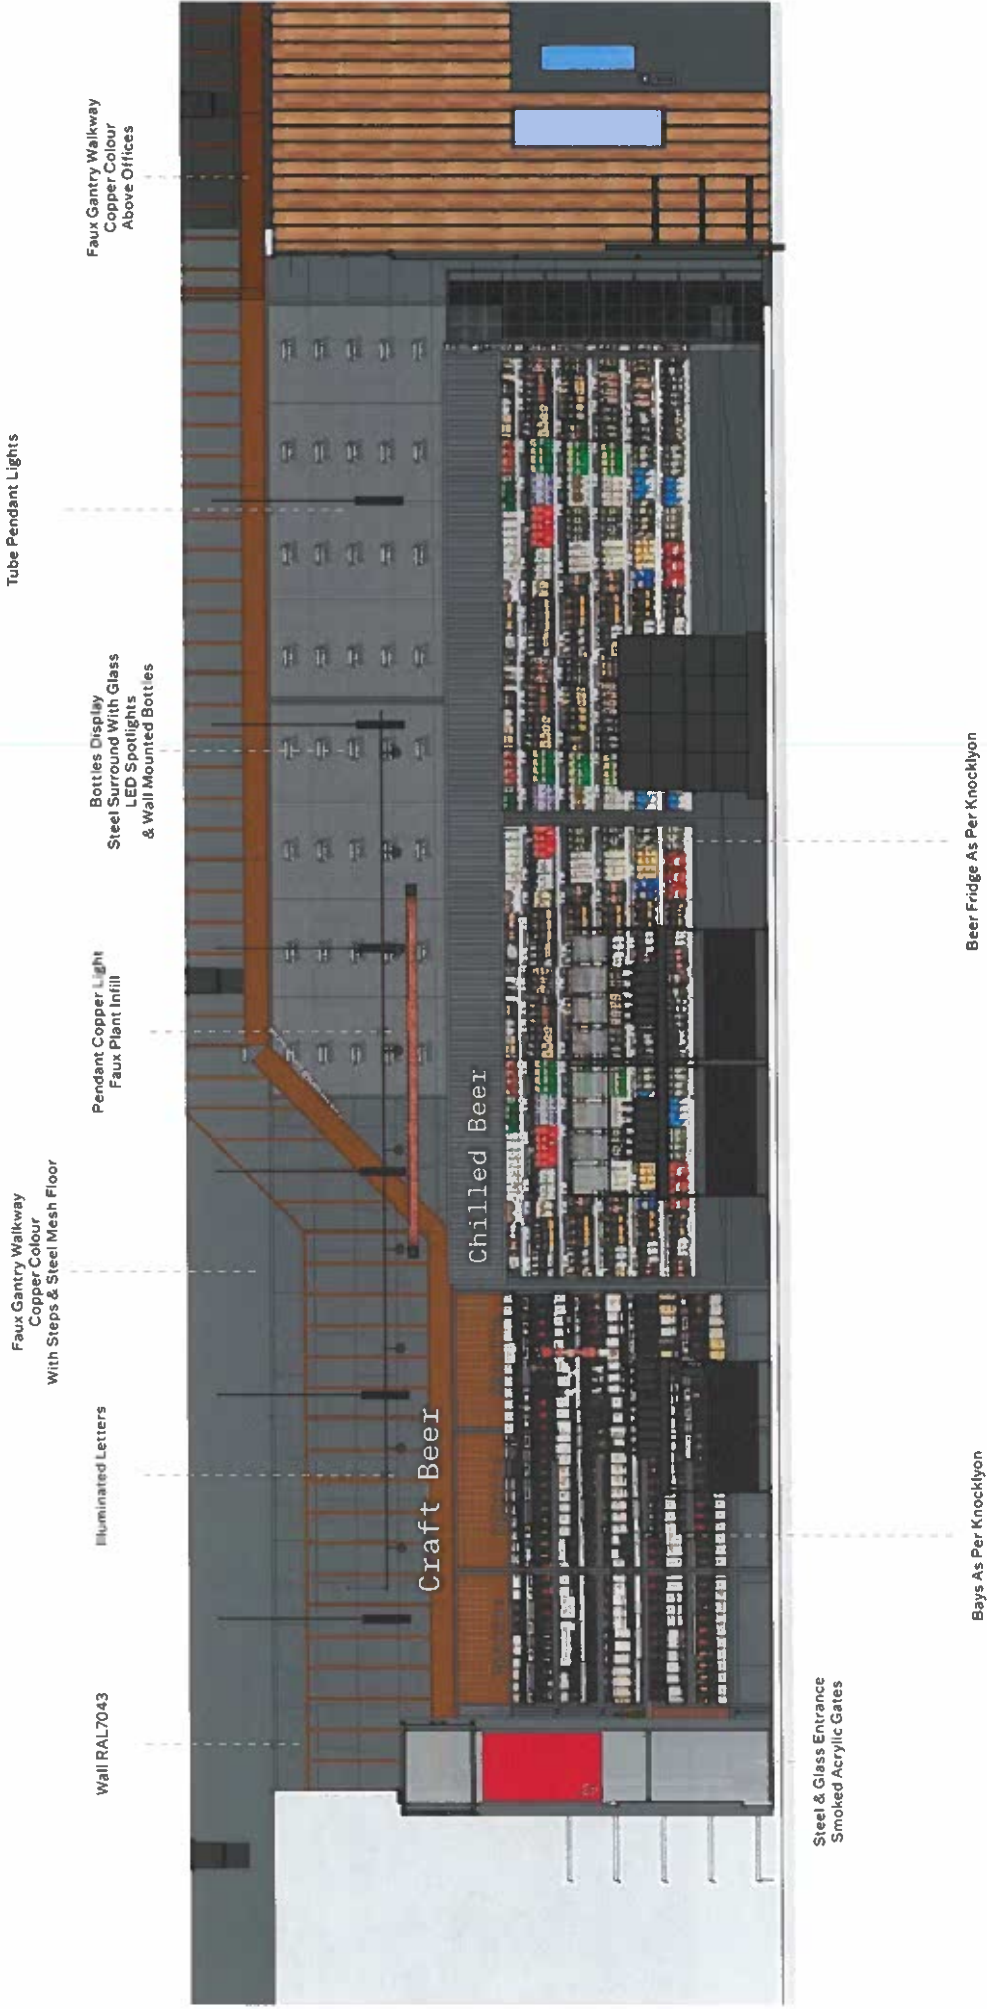

Herb Planters

Mixed Material Signage
Steel Frame Cubes

Vertical Slatted Oak

Hanging Pendants

Happy Pear

Galv Corrugation
Back Panel

Double Height Shelving
Collar on Planter

Silestone Lyra
Fresh Cakes Counterfront

Off Licence Ceiling
Formica Lorgan Oak
Visible Gaps

Copper Stacked Type

Box Steel Frame
Expanded Steel Mesh Signage

Blue Wall
Galv Corrugation
Large PVC Letters

Illuminated Letters
Lorgan Oak Entrance

Potted Faux Plants
Steel Frame Cubes

Illuminated Letters

Personal Care
Exciting Ambient

Galv Corrugation

Galv Corrugation RAL7043
Box Steel Cap RAL7043
LED Downlighting of Galv From Cap

Galv Corrugation RAL7043
Box Steel Cap
LED Downlighting of Galv From Cap

Checkout Light Raft

Illuminated Letters
Steel & Glass Entrance

Checkout Wall
Oak Battens, Red Capping
White Above

Tube Pendant Lights

Premium Wines
As Per Knocklyon

Illuminated Letters

Ambient Faux Plants

Steel & Glass Entrance
Smoked Acrylic Gates