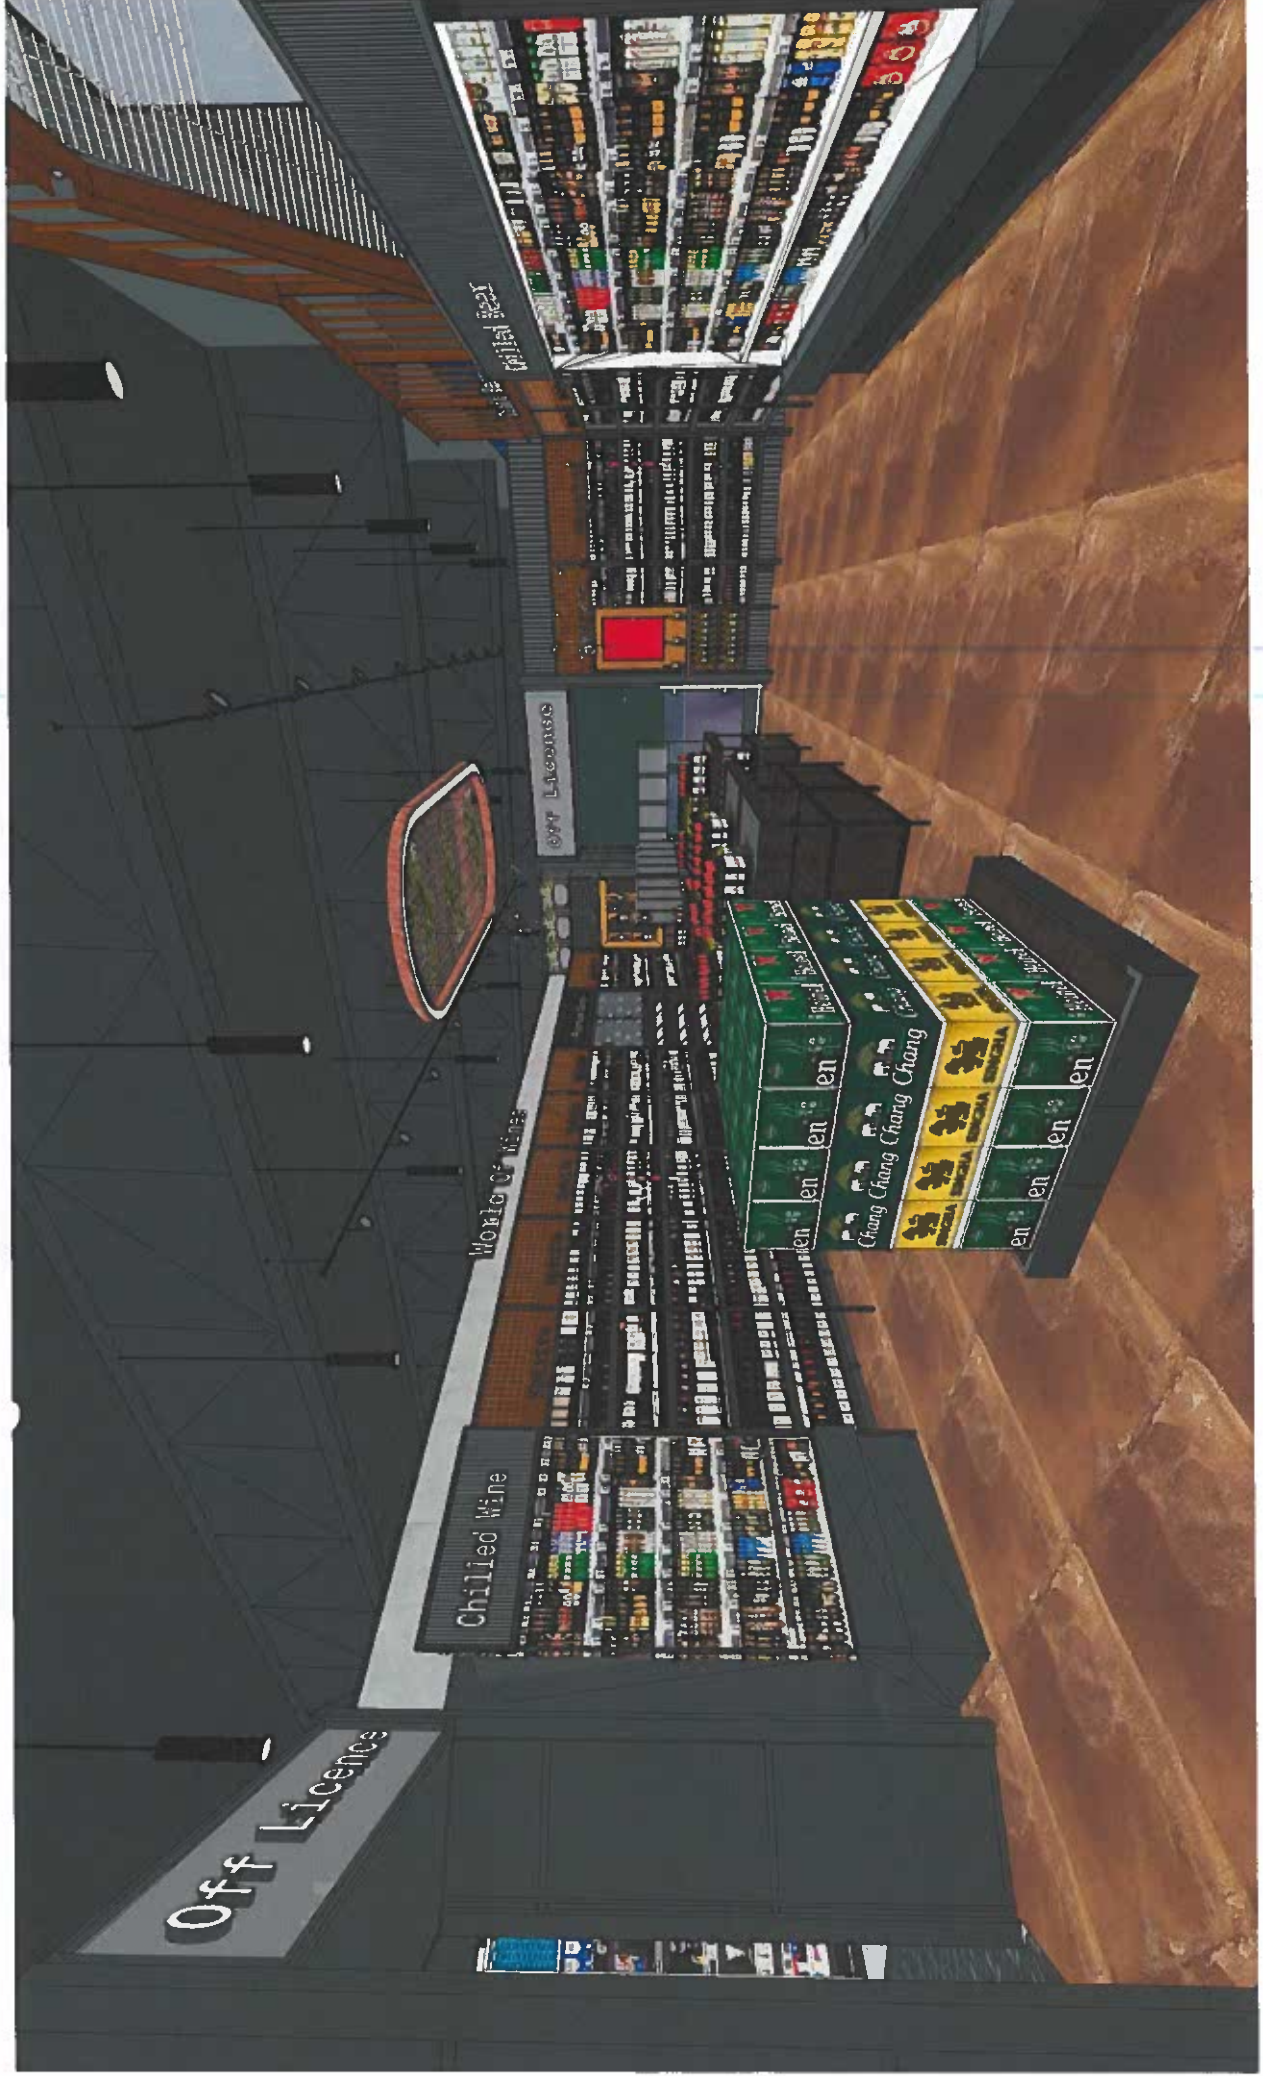

FROZEN

TapCreative.

MUSGRAVE
SV NEWCASTLE

OFF LICENCE · INTERIOR

TapCreative.

Elevations

DBF
Grey Bulkhead
Box Profile Perforated Corrugation

Illuminated Letters

Herb Planters

Mixed Material Signage
Steel Frame Cubes

Vertical Slatted Oak

Hanging Pendants

Happy Pear

Galv Corrugation
Back Panel

Double Height Shelving
Collar on Planter

Silestone Lyra
Fresh Cakes Counterfront

Off Licence Ceiling
Formica Lorgan Oak
Visible Gaps

Copper Stacked Type

Box Steel Frame
Expanded Steel Mesh Signage

Blue Wall
Galv Corrugation
Large PVC Letters

Illuminated Letters
Lorgan Oak Entrance

Potted Faux Plants
Steel Frame Cubes

Checkout Light Raft

Illuminated Letters
Steel & Glass Entrance

Checkout Wall
Oak Battens, Red Capping
White Above

Tube Pendant Lights

Premium Wines
As Per Knocklyon

Illuminated Letters

Ambient Faux Plants

Steel & Glass Entrance
Smoked Acrylic Gates