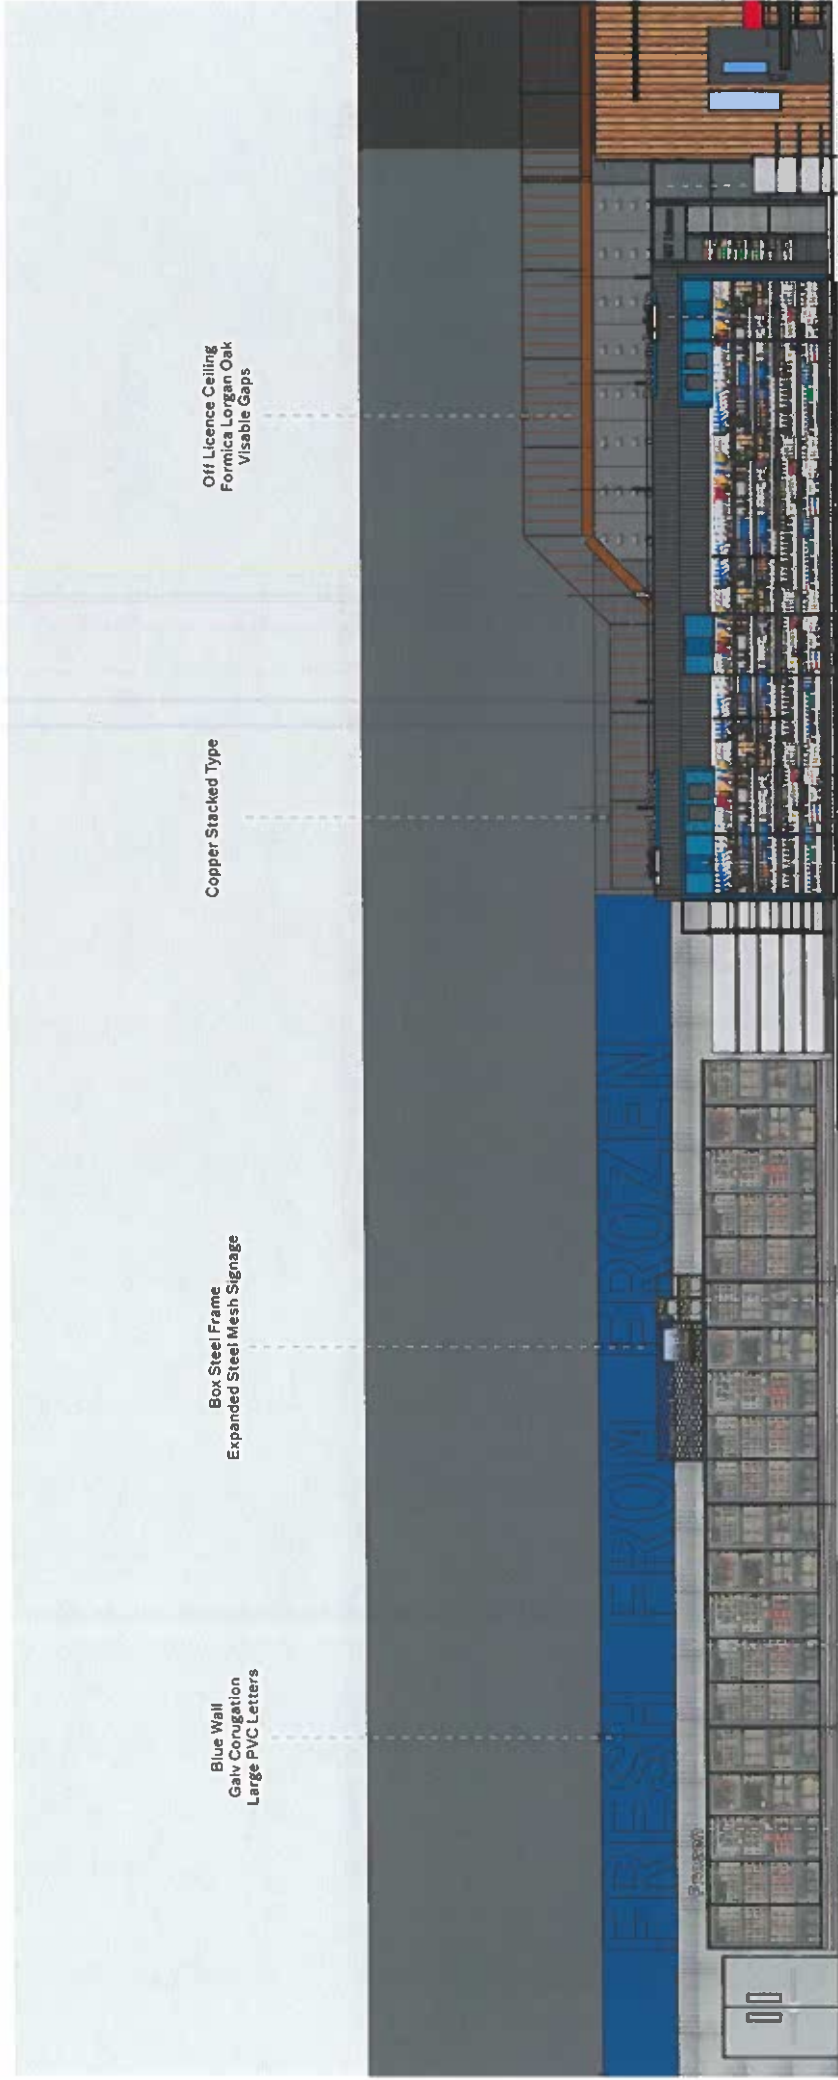

FROZEN

TapCreative.

MUSGRAVE
SV NEWCASTLE

OFF LICENCE · INTERIOR

TapCreative.

Elevations

DBF
Grey Bulkhead
Box Profile Perforated Corrugation

Illuminated Letters

Herb Planters

Mixed Material Signage
Steel Frame Cubes

Vertical Slatted Oak

Hanging Pendants

Happy Pear

Galv Corrugation
Back Panel

Double Height Shelving
Collar on Planter

Silestone Lyra
Fresh Cakes Counterfront

Off Licence Ceiling
Formica Lorgan Oak
Visible Gaps

Copper Stacked Type

Box Steel Frame
Expanded Steel Mesh Signage

Blue Wall
Galv Corrugation
Large PVC Letters

Illuminated Letters
Lorgan Oak Entrance

Potted Faux Plants
Steel Frame Cubes