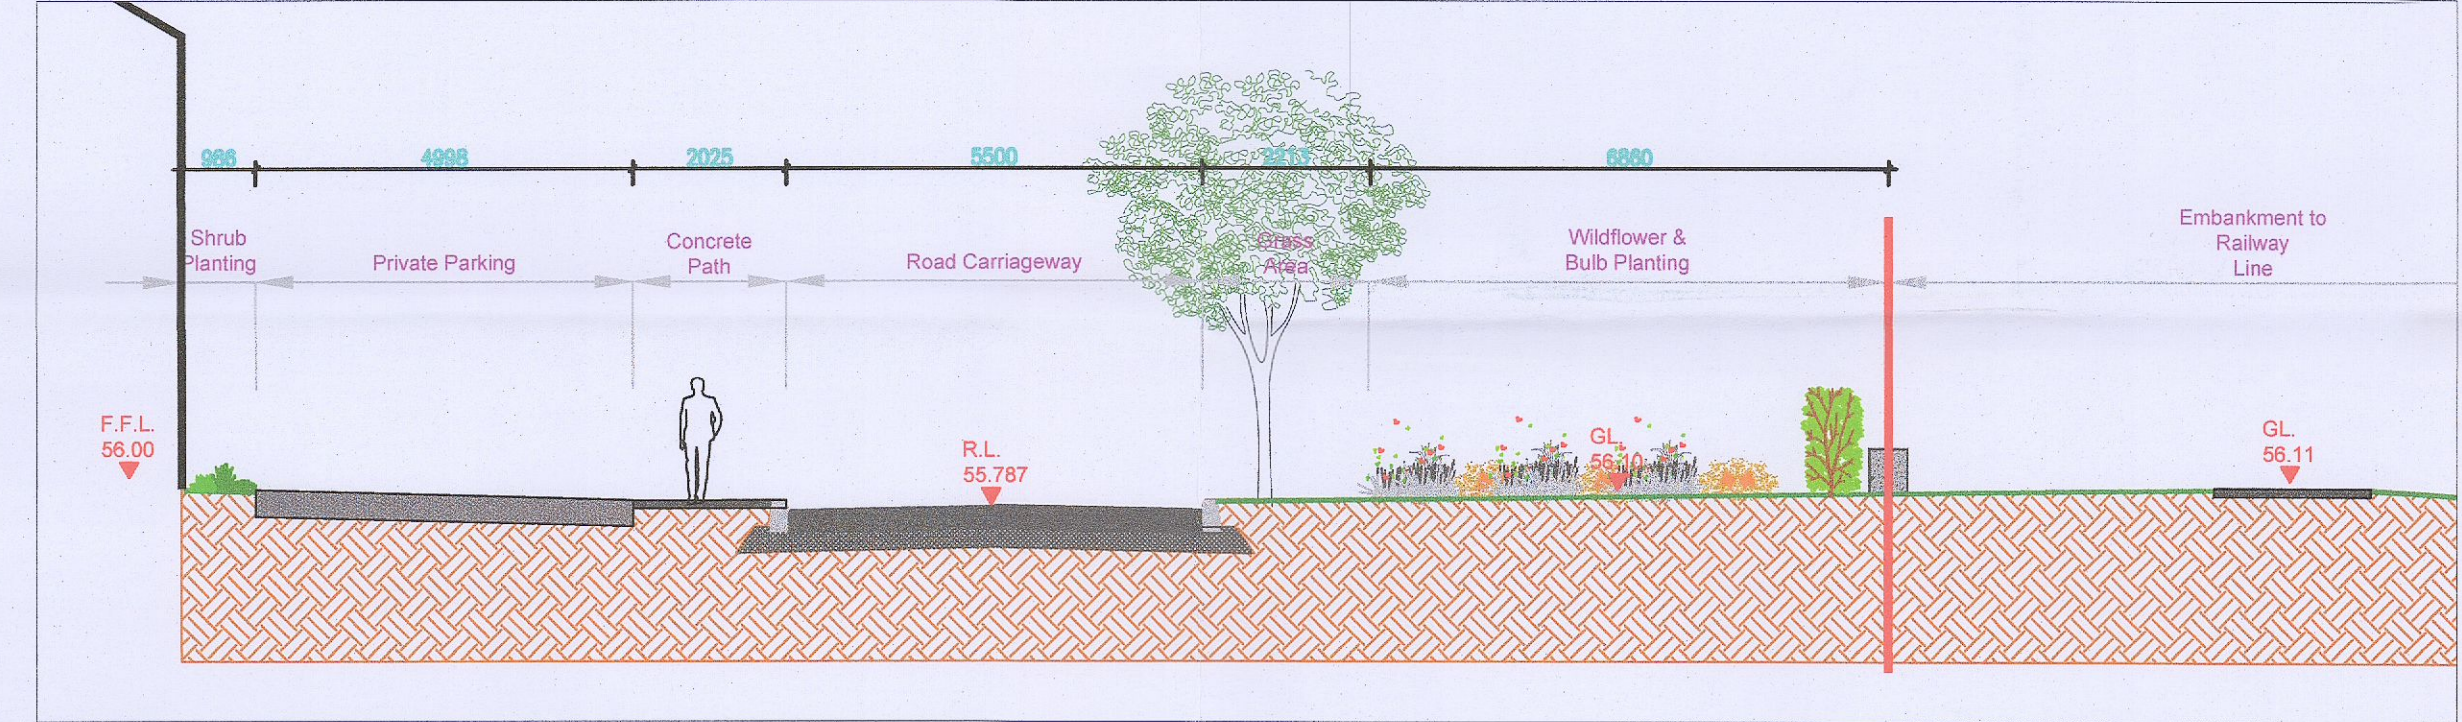

Landscape Section J Scale (1:100)

Landscape Section K Scale (1:100)

Landscape Section L Scale (1:100)

Landscape Section M Scale (1:100)

Landscape Section N Scale (1:100)

Landscape Section O Scale (1:100)

Landscape Section P Scale (1:100)

Landscape Section Q Scale (1:100)

Section Key Plan

C	22/03/2023	PR	RMD	CFI
B	06/03/2023	PR	RMD	CFI
	08/11/2022	PR	RMD	Additional Information
REV	DATE	BY	CHECKED	DESCRIPTION
Project Title: Clonburris SDZ at Dublin 22				
Client: Kelland Homes		Dwg No. 03(III) SCT.		
Drawing Title: Landscape Sections (III)		Scale: 1:100 at A1		
Job No. 1577		Date: 12/11/2020		