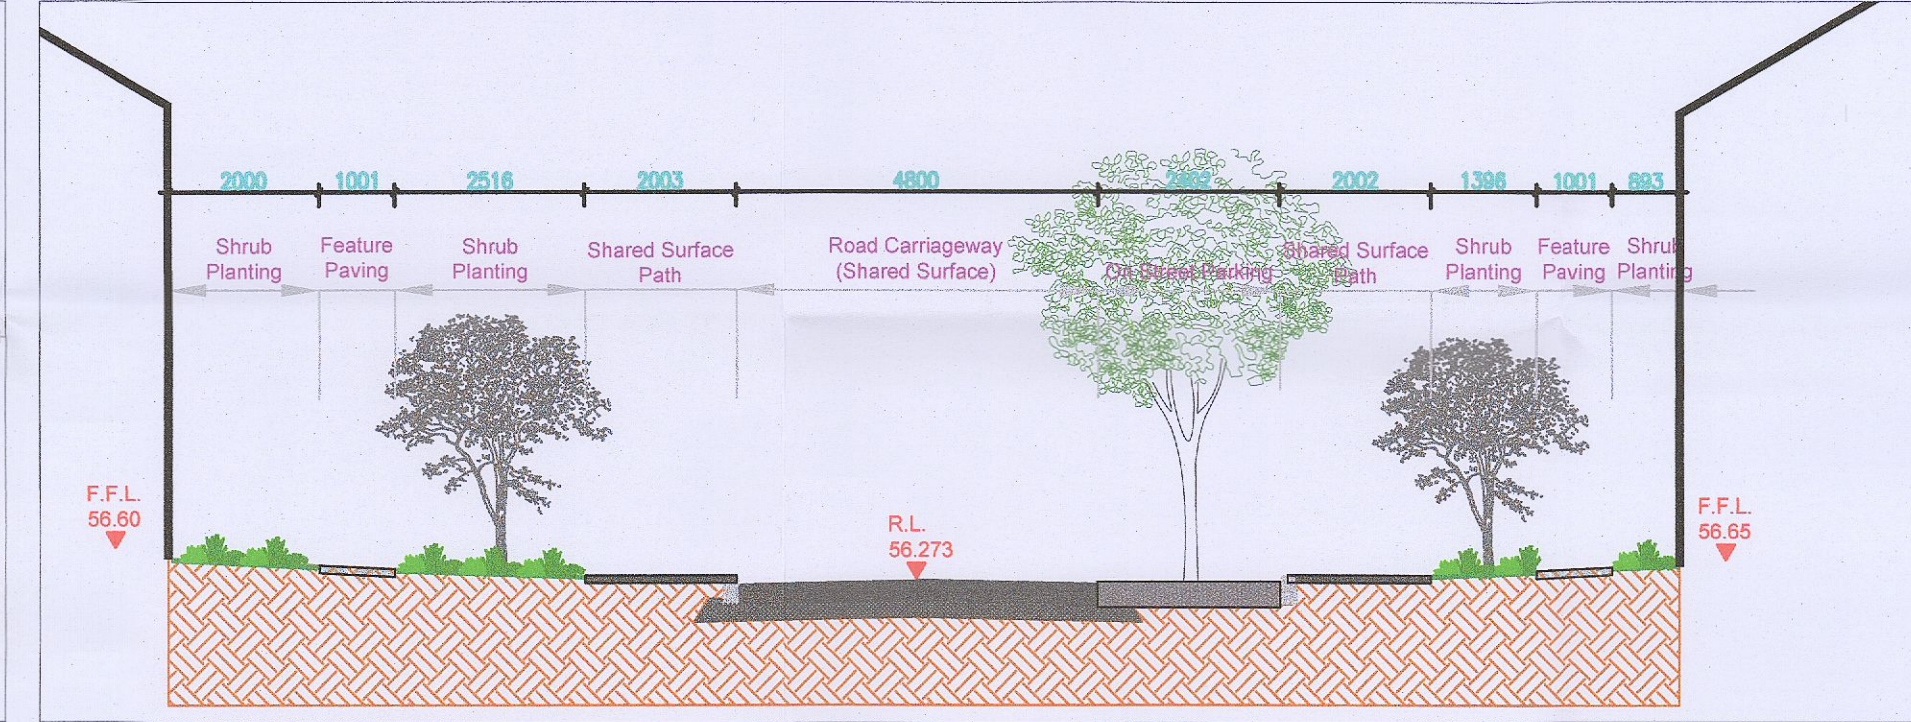

Landscape Section J Scale (1:100)

Landscape Section K Scale (1:100)

Landscape Section L Scale (1:100)

Landscape Section M Scale (1:100)

Landscape Section N Scale (1:100)

Landscape Section O Scale (1:100)

Landscape Section P Scale (1:100)

Landscape Section Q Scale (1:100)

Section Key Plan

C	22/03/2023	PR	RMD	CFI
B	06/03/2023	PR	RMD	CFI
	08/11/2022	PR	RMD	Additional Information
REV	DATE	BY	CHECKED	DESCRIPTION
Project Title: Clonburris SDZ at Dublin 22				
Client: Kelland Homes		Dwg No. 03(III) SCT.		
Drawing Title: Landscape Sections (III)		Scale: 1:100 at A1		
Job No. 1577		Date: 12/11/2020		