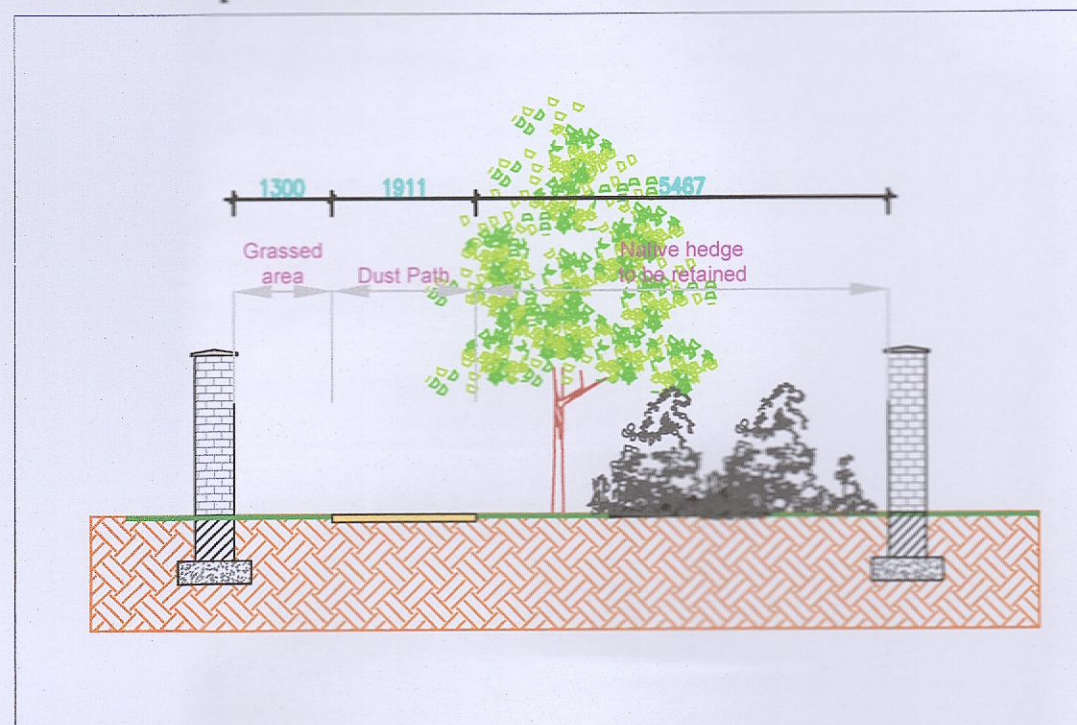

Landscape Section J Scale (1:100)

Landscape Section K Scale (1:100)

Landscape Section L Scale (1:100)

Landscape Section M Scale (1:100)

Landscape Section N Scale (1:100)

Landscape Section O Scale (1:100)

Landscape Section P Scale (1:100)

Landscape Section Q Scale (1:100)

Section Key Plan

C	22/03/2023	PR	RMD	CFI
B	06/03/2023	PR	RMD	CFI
	08/11/2022	PR	RMD	Additional Information
REV	DATE	BY	CHECKED	DESCRIPTION
Project Title: Clonburris SDZ at Dublin 22				
Client: Kelland Homes		Dwg No. 03(III) SCT.		
Drawing Title: Landscape Sections (III)		Scale: 1:100 at A1		
Job No. 1577		Date: 12/11/2020		