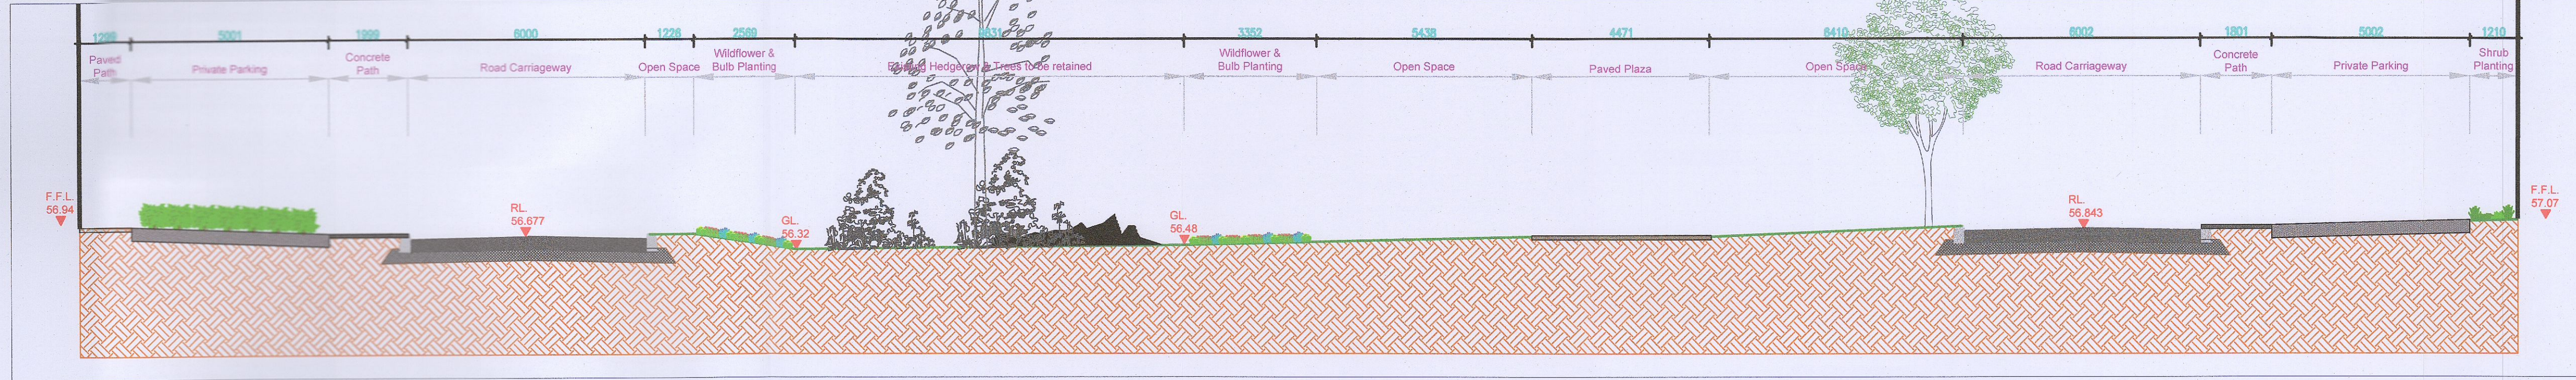

Landscape Section J Scale (1:100)

Landscape Section K Scale (1:100)

Landscape Section L Scale (1:100)

Landscape Section M Scale (1:100)

Landscape Section N Scale (1:100)

Landscape Section O Scale (1:100)

Landscape Section P Scale (1:100)

Landscape Section Q Scale (1:100)

Section Key Plan

C	22/03/2023	PR	RMD	CFI
B	06/03/2023	PR	RMD	CFI
	08/11/2022	PR	RMD	Additional Information
REV	DATE	BY	CHECKED	DESCRIPTION
Project Title: Clonburris SDZ at Dublin 22				
Client: Kelland Homes		Dwg No. 03(III) SCT.		
Drawing Title: Landscape Sections (III)		Scale: 1:100 at A1		
Job No. 1577		Date: 12/11/2020		