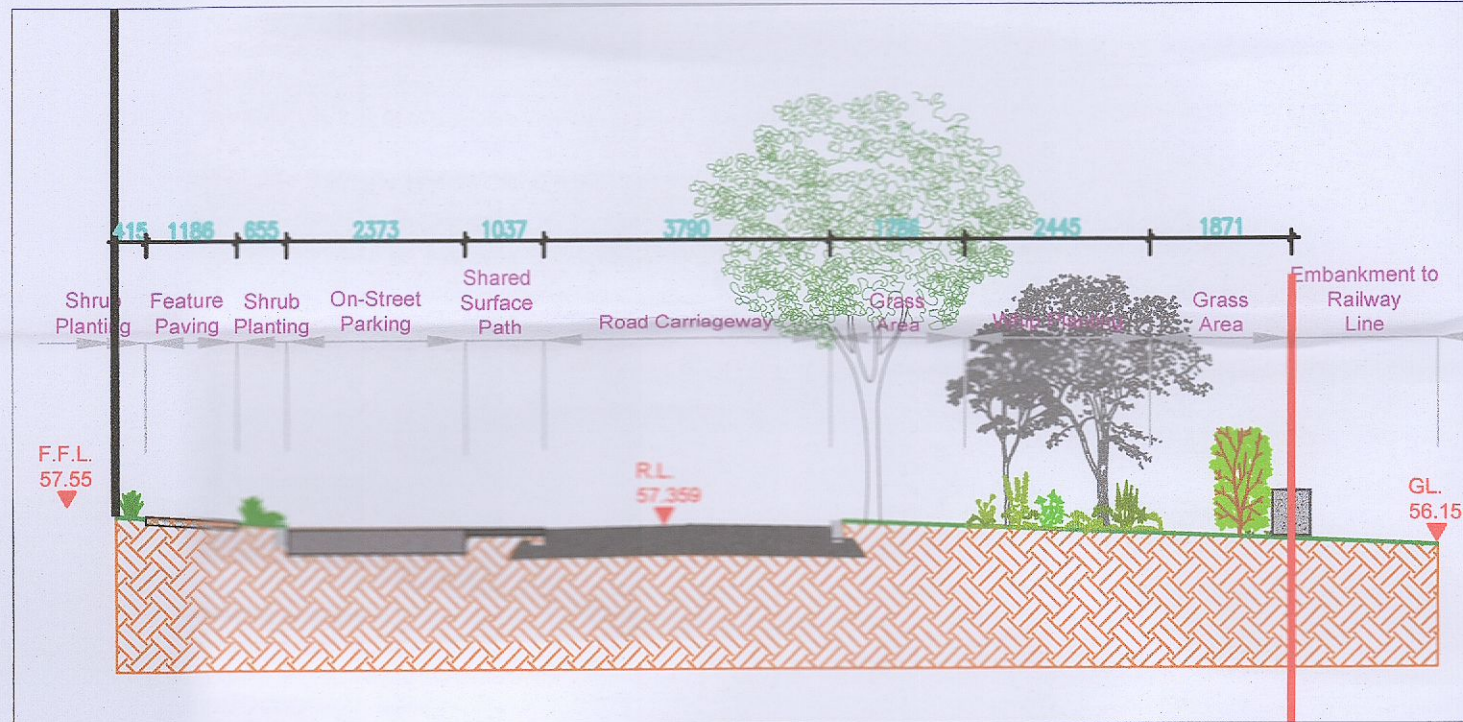

Landscape Section J Scale (1:100)

Landscape Section K Scale (1:100)

Landscape Section L Scale (1:100)

Landscape Section M Scale (1:100)

Landscape Section N Scale (1:100)

Landscape Section O Scale (1:100)

Landscape Section P Scale (1:100)

Landscape Section Q Scale (1:100)

Section Key Plan

C	22/03/2023	PR	RMD	CFI
B	06/03/2023	PR	RMD	CFI
	08/11/2022	PR	RMD	Additional Information
REV	DATE	BY	CHECKED	DESCRIPTION
Project Title: Clonburris SDZ at Dublin 22				
Client: Kelland Homes		Dwg No. 03(III) SCT.		
Drawing Title: Landscape Sections (III)		Scale: 1:100 at A1		
Job No. 1577		Date: 12/11/2020		