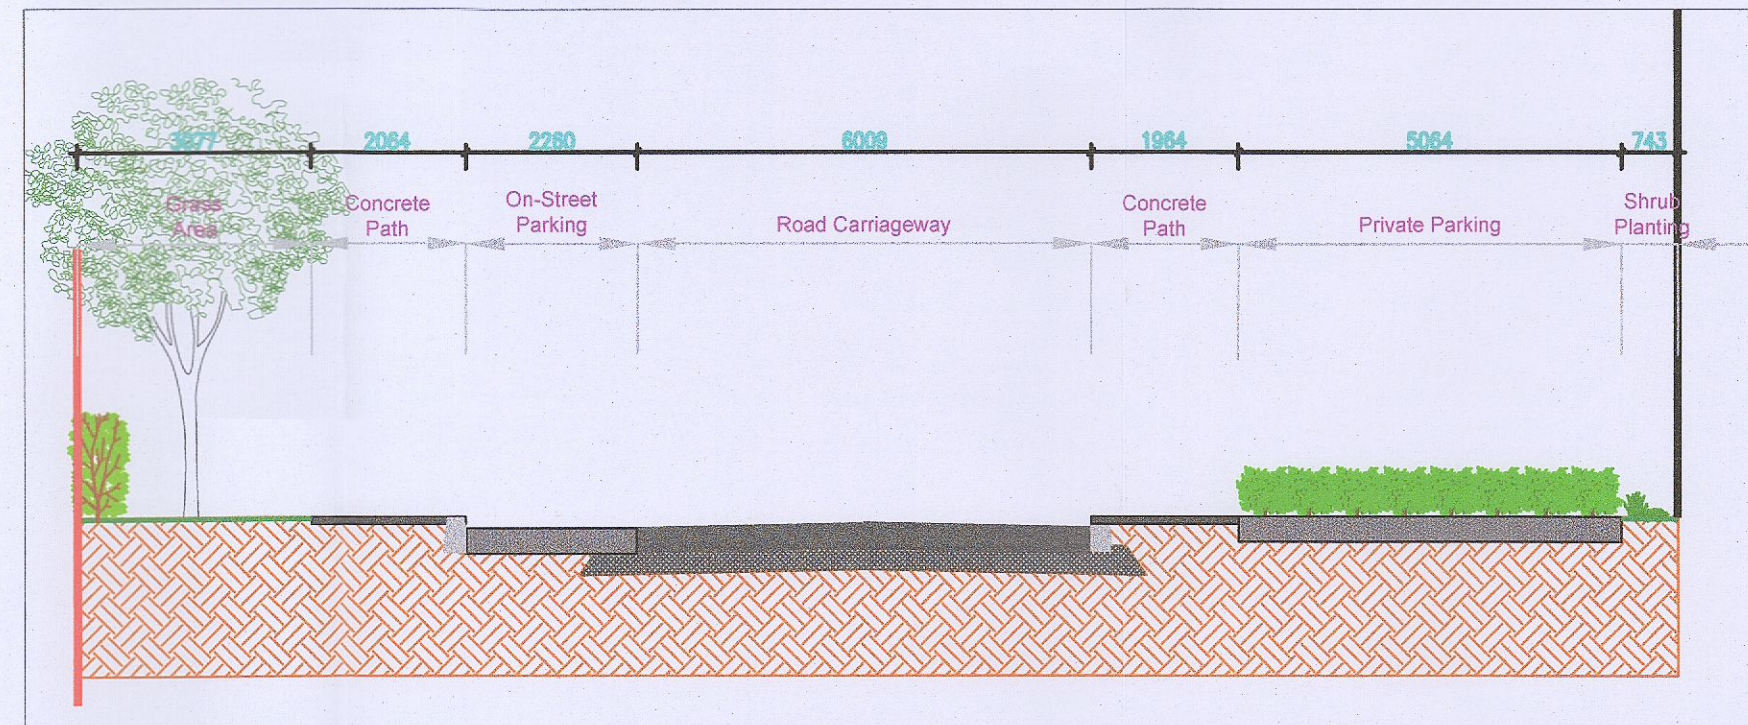

Landscape Section J Scale (1:100)

Landscape Section K Scale (1:100)

Landscape Section L Scale (1:100)

Landscape Section M Scale (1:100)

Landscape Section N Scale (1:100)

Landscape Section O Scale (1:100)

Landscape Section P Scale (1:100)

Landscape Section Q Scale (1:100)

Section Key Plan

C	22/03/2023	PR	RMD	CFI
B	06/03/2023	PR	RMD	CFI
	08/11/2022	PR	RMD	Additional Information
REV	DATE	BY	CHECKED	DESCRIPTION
Project Title: Clonburris SDZ at Dublin 22				
Client: Kelland Homes		Dwg No. 03(III) SCT.		
Drawing Title: Landscape Sections (III)		Scale: 1:100 at A1		
Job No. 1577		Date: 12/11/2020		