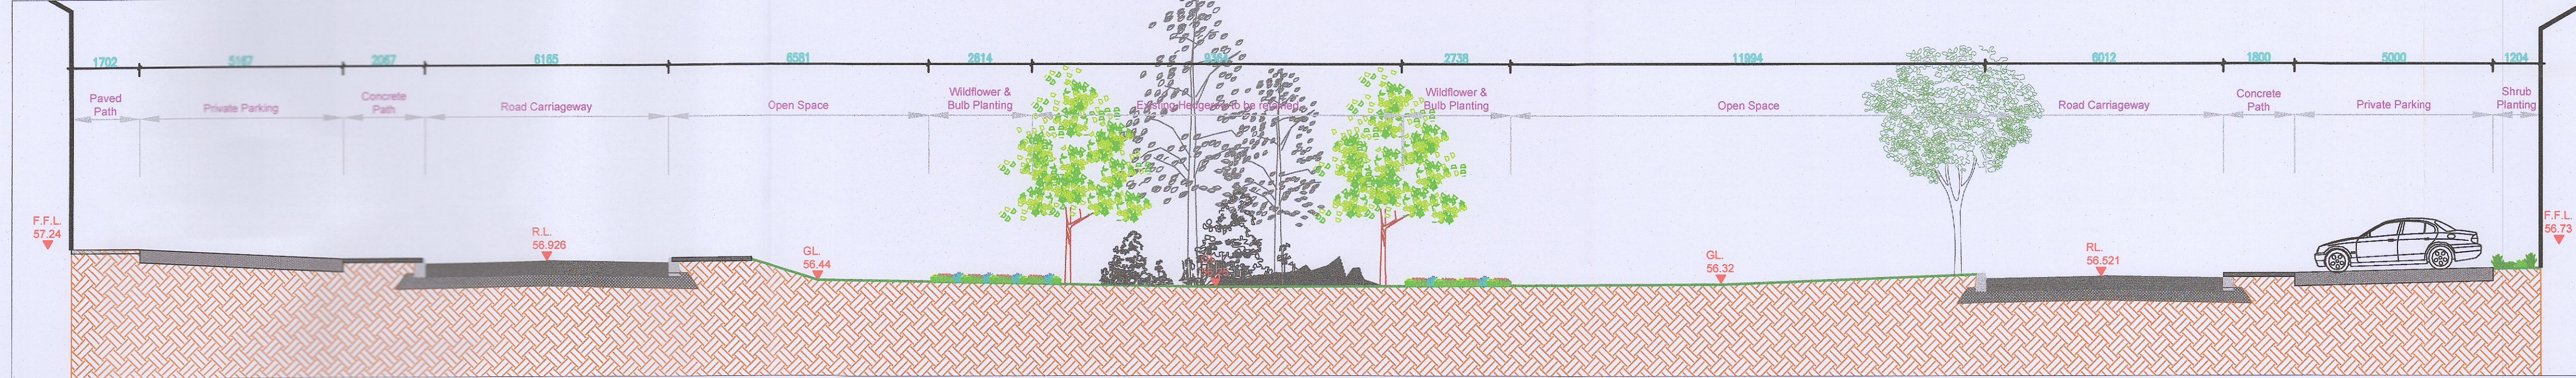

Landscape Section J Scale (1:100)

Landscape Section K Scale (1:100)

Landscape Section L Scale (1:100)

Landscape Section M Scale (1:100)

Landscape Section N Scale (1:100)

Landscape Section O Scale (1:100)

Landscape Section P Scale (1:100)

Landscape Section Q Scale (1:100)

Section Key Plan

C	22/03/2023	PR	RMD	CFI
B	06/03/2023	PR	RMD	CFI
	08/11/2022	PR	RMD	Additional Information
REV	DATE	BY	CHECKED	DESCRIPTION
Project Title: Clonburris SDZ at Dublin 22				
Client: Kelland Homes		Dwg No. 03(III) SCT.		
Drawing Title: Landscape Sections (III)		Scale: 1:100 at A1		
Job No. 1577		Date: 12/11/2020		