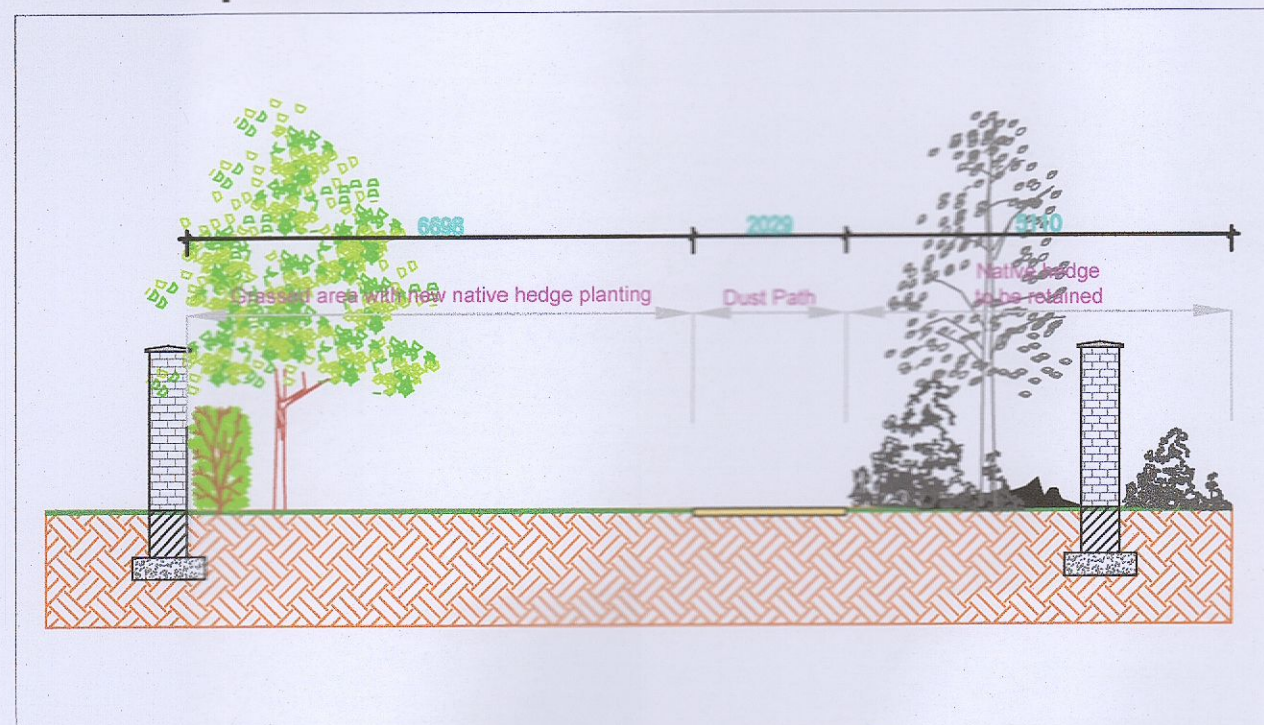

Landscape Section J Scale (1:100)

Landscape Section K Scale (1:100)

Landscape Section L Scale (1:100)

Landscape Section M Scale (1:100)

Landscape Section N Scale (1:100)

Landscape Section O Scale (1:100)

Landscape Section P Scale (1:100)

Landscape Section Q Scale (1:100)

Section Key Plan

C	22/03/2023	PR	RMD	CFI
B	06/03/2023	PR	RMD	CFI
	08/11/2022	PR	RMD	Additional Information
REV	DATE	BY	CHECKED	DESCRIPTION
Project Title: Clonburris SDZ at Dublin 22				
Client: Kelland Homes		Dwg No. 03(III) SCT.		
Drawing Title: Landscape Sections (III)		Scale: 1:100 at A1		
Job No. 1577		Date: 12/11/2020		