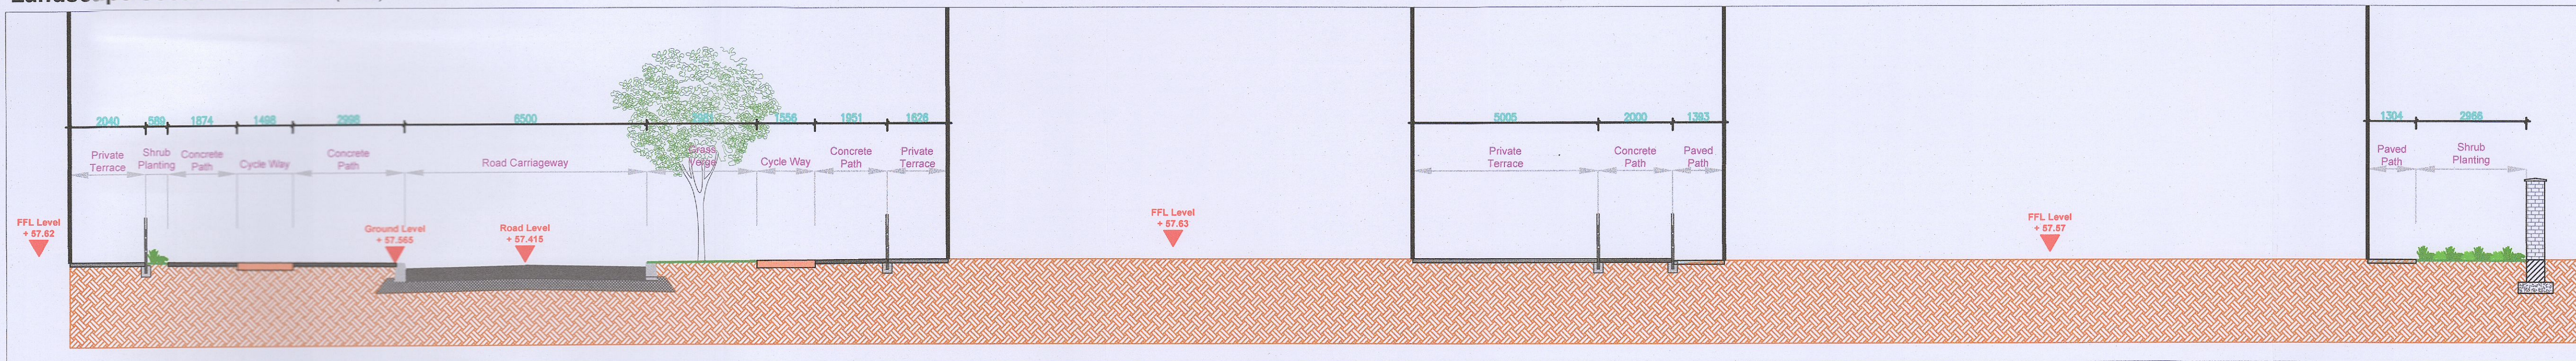

Landscape Section E Scale (1:100)

Landscape Section F Scale (1:100)

Landscape Section G Scale (1:100)

Landscape Section H Scale (1:100)

Landscape Section I Scale (1:100)

Section Key Plan

| REV | DATE | BY | CHECKED | DESCRIPTION |
|-----|------------|----|---------|------------------------|
| C | 22/03/2023 | PR | RMD | CFI |
| B | 06/03/2023 | PR | RMD | CFI |
| | 08/11/2022 | PR | RMD | Additional Information |

Project Title: Clonburris SDZ at Dublin 22

Client: Kelland Homes Dwg No. 03(II) SCT.

Drawing Title: Landscape Sections (II) Scale 1:100 at A1

Job No. 1577 Date 12/11/2020

Ronan MacDiarmada + Associates Ltd.
Landscape Architects and Consultants.