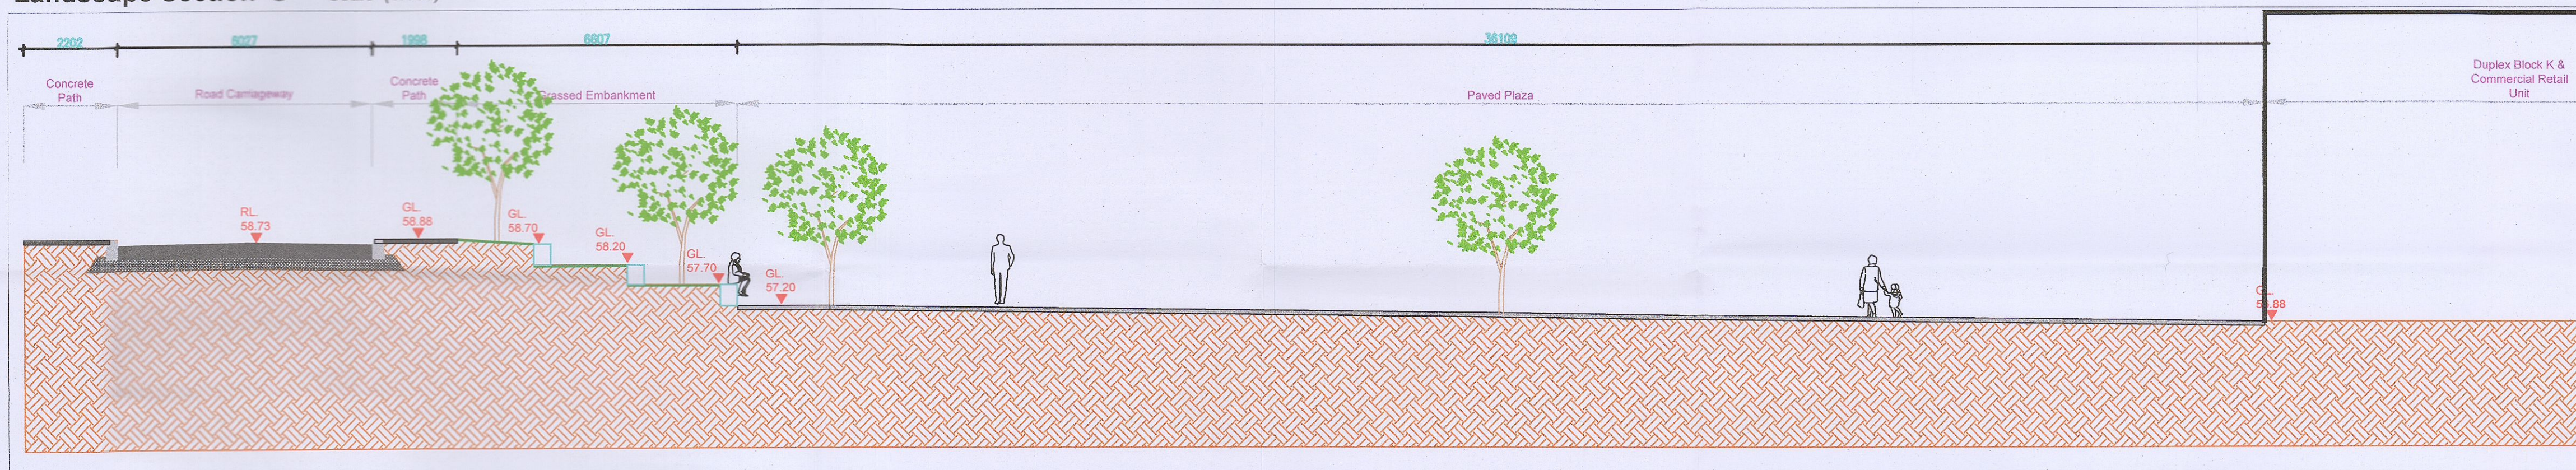

Landscape Section E Scale (1:100)

Landscape Section F Scale (1:100)

Landscape Section G Scale (1:100)

Landscape Section H Scale (1:100)

Landscape Section I Scale (1:100)

Section Key Plan

| REV | DATE | BY | CHECKED | DESCRIPTION |
|-----|------------|----|---------|------------------------|
| C | 22/03/2023 | PR | RMD | CFI |
| B | 06/03/2023 | PR | RMD | CFI |
| | 08/11/2022 | PR | RMD | Additional Information |

Project Title: Clonburris SDZ at Dublin 22

Client: Kelland Homes Dwg No. 03(II) SCT.

Drawing Title: Landscape Sections (II) Scale 1:100 at A1

Job No. 1577 Date 12/11/2020

Ronan MacDiarmada + Associates Ltd.
Landscape Architects and Consultants.