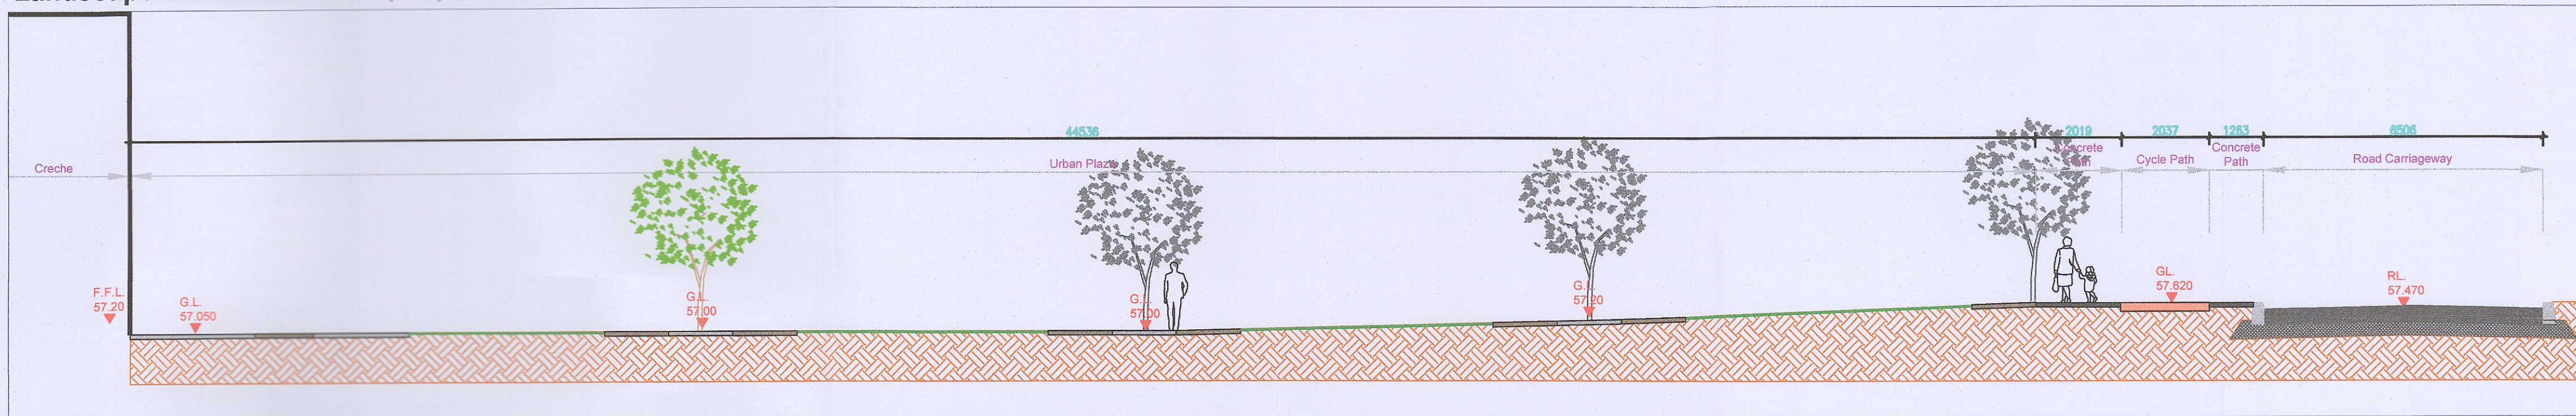

Landscape Section E Scale (1:100)

Landscape Section F Scale (1:100)

Landscape Section G Scale (1:100)

Landscape Section H Scale (1:100)

Landscape Section I Scale (1:100)

Section Key Plan

| REV | DATE | BY | CHECKED | DESCRIPTION |
|-----|------------|----|---------|------------------------|
| C | 22/03/2023 | PR | RMD | CFI |
| B | 06/03/2023 | PR | RMD | CFI |
| | 08/11/2022 | PR | RMD | Additional Information |

Project Title: Clonburris SDZ at Dublin 22

Client: Kelland Homes Dwg No. 03(II) SCT.

Drawing Title: Landscape Sections (II) Scale 1:100 at A1

Job No. 1577 Date 12/11/2020

Ronan MacDiarmada + Associates Ltd.
Landscape Architects and Consultants.