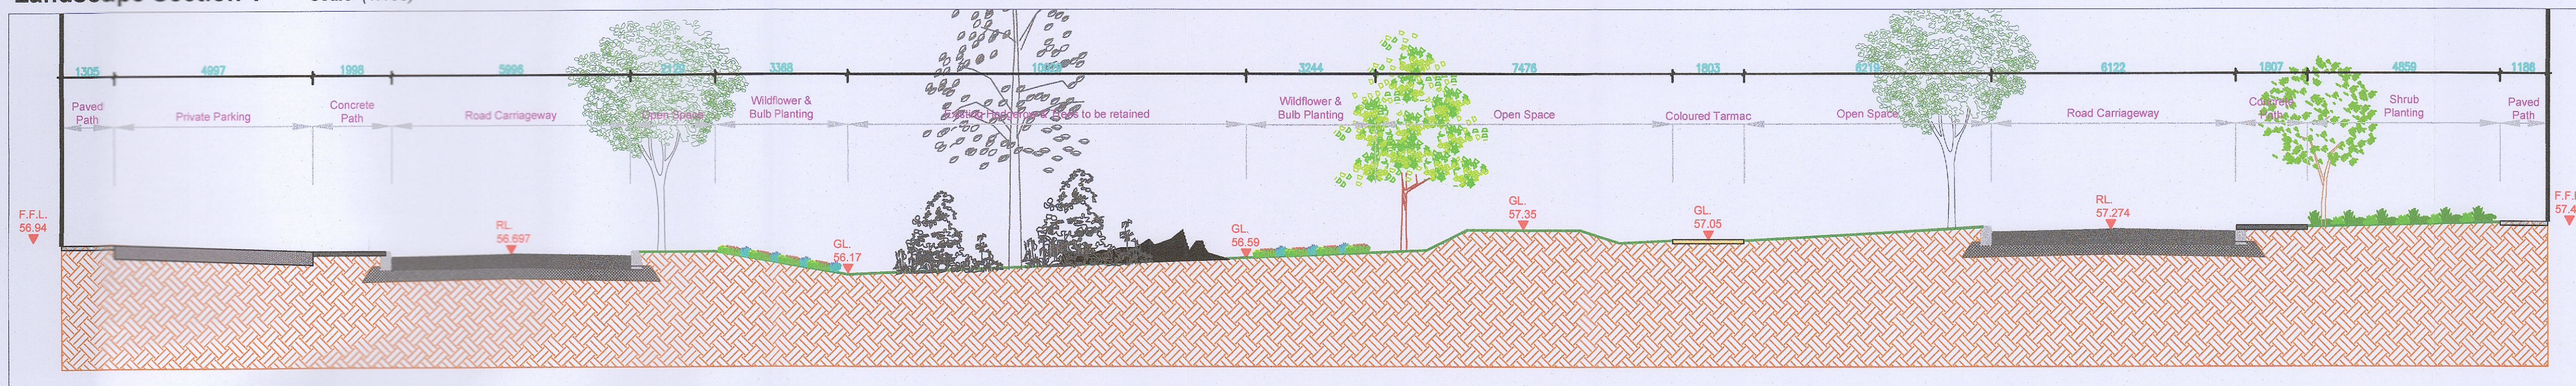

Landscape Section E Scale (1:100)

Landscape Section F Scale (1:100)

Landscape Section G Scale (1:100)

Landscape Section H Scale (1:100)

Landscape Section I Scale (1:100)

Section Key Plan

| REV | DATE | BY | CHECKED | DESCRIPTION |
|-----|------------|----|---------|------------------------|
| C | 22/03/2023 | PR | RMD | CFI |
| B | 06/03/2023 | PR | RMD | CFI |
| | 08/11/2022 | PR | RMD | Additional Information |

Project Title: Clonburris SDZ at Dublin 22

Client: Kelland Homes Dwg No. 03(II) SCT.

Drawing Title: Landscape Sections (II) Scale 1:100 at A1

Job No. 1577 Date 12/11/2020

Ronan MacDiarmada + Associates Ltd.
Landscape Architects and Consultants.