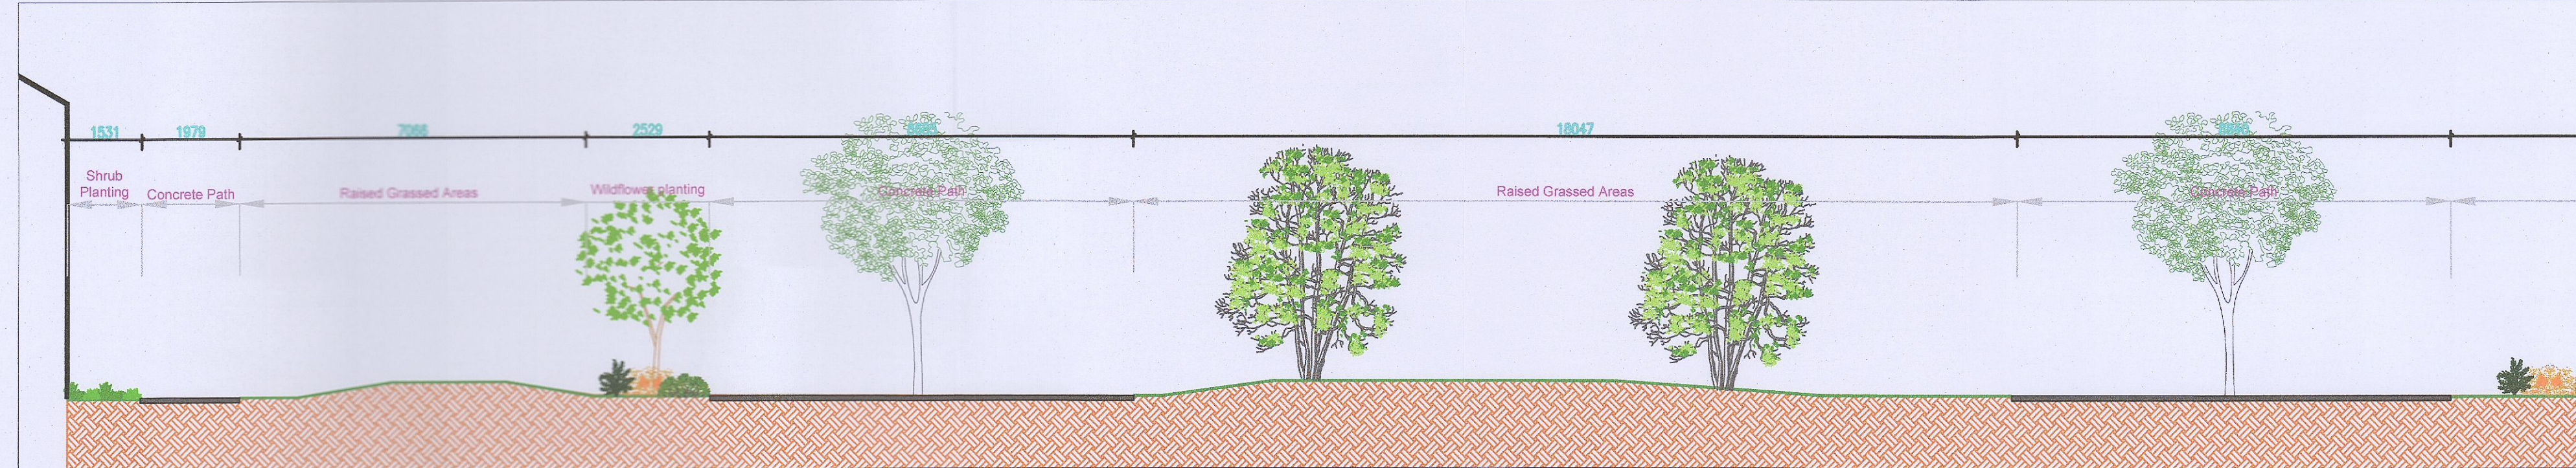

Landscape Section A Scale (1:100)

Landscape Section B Scale (1:100)

Landscape Section C Scale (1:100)

Landscape Section D Scale (1:100)

Section Key Plan

REV	DATE	BY	CHECKED	DESCRIPTION
C	22/03/2023	PR	RMD	CFI
B	06/03/2023	PR	RMD	CFI
	08/11/2022	PR	RMD	Additional Information

Project Title: Clonburris SDZ at Dublin 22

Client: Kelland Homes Dwg No. 03(1) SCT.

Drawing Title: Landscape Sections (i) Scale 1:100 at A1

Job No. 1577 Date 12/11/2020

**Ronan MacDiarmada + Associates Ltd.**  
Landscape Architects and Consultants.