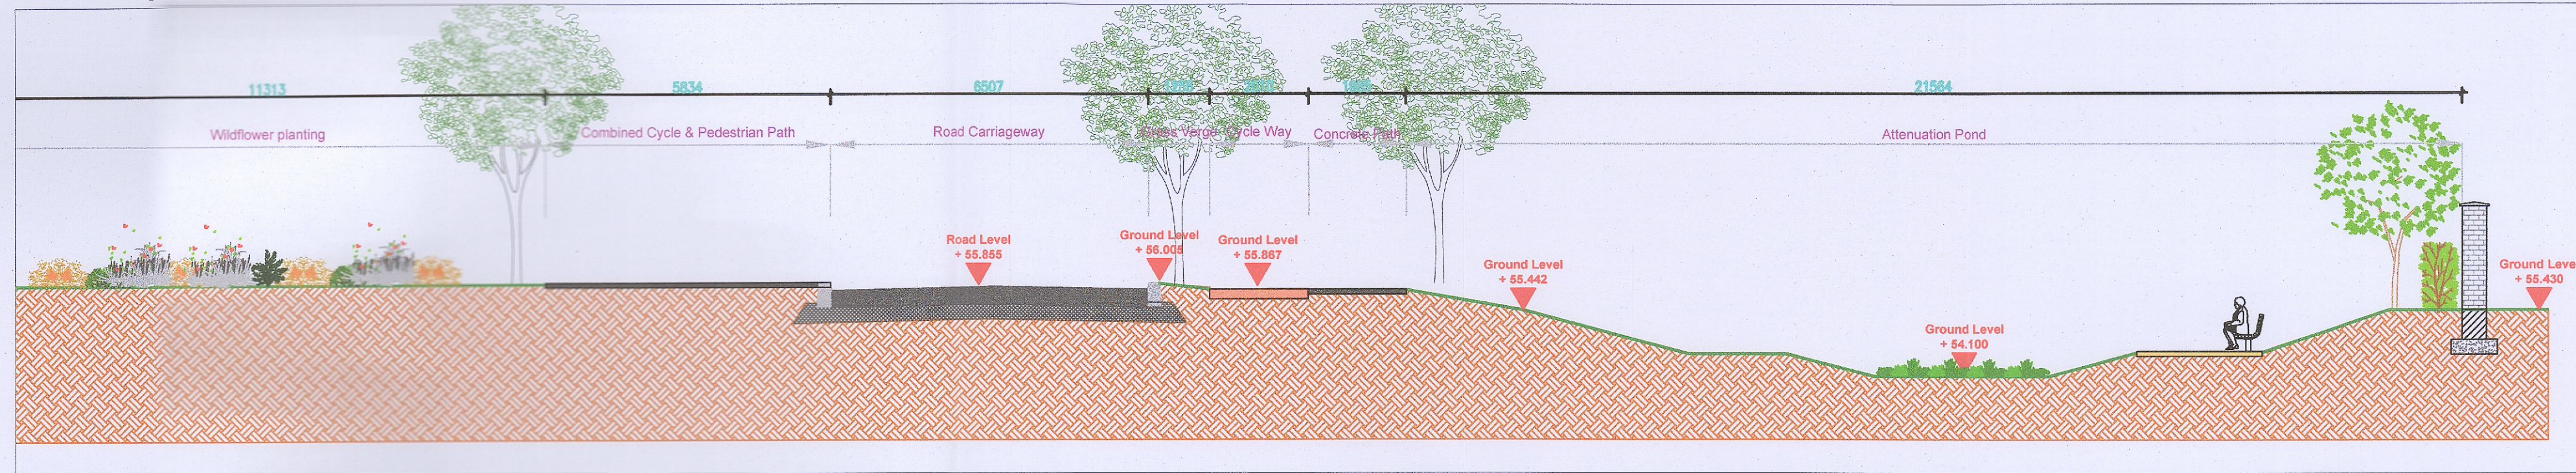

Landscape Section A Scale (1:100)

Landscape Section B Scale (1:100)

Landscape Section C Scale (1:100)

Landscape Section D Scale (1:100)

Section Key Plan

REV	DATE	BY	CHECKED	DESCRIPTION
C	22/03/2023	PR	RMD	CFI
B	06/03/2023	PR	RMD	CFI
	08/11/2022	PR	RMD	Additional Information

Project Title: Clonburris SDZ at Dublin 22

Client: Kelland Homes Dwg No. 03(1) SCT.

Drawing Title: Landscape Sections (i) Scale 1:100 at A1

Job No. 1577 Date 12/11/2020

**Ronan MacDiarmada + Associates Ltd.**  
Landscape Architects and Consultants.