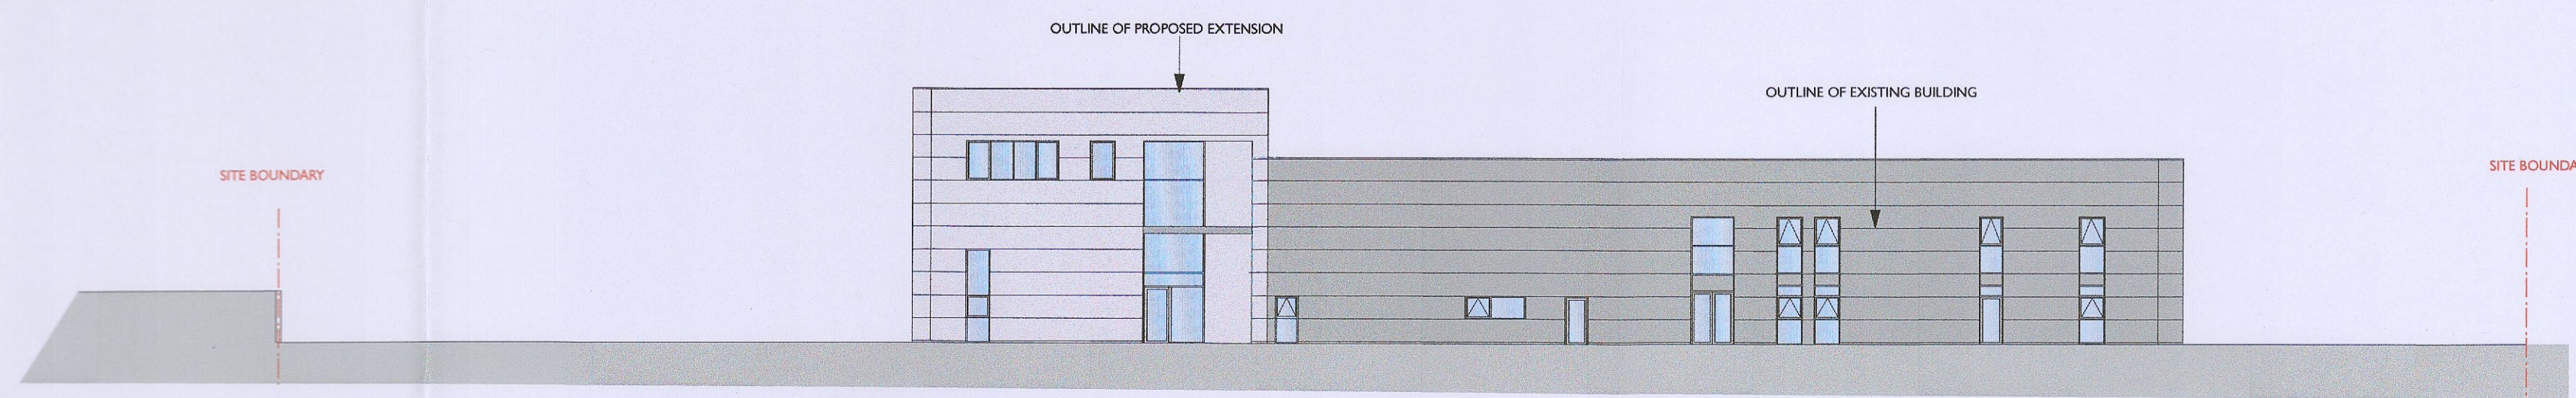

CONTEXTUAL FRONT ELEVATION

CONTEXTUAL REAR ELEVATION - FROM CALMOUNT ROAD

CONTEXTUAL SIDE ELEVATION

CONTEXTUAL SIDE ELEVATION

ADDITIONAL INFORMATION

REV.	DATE	DESCRIPTION
PROJECT	PILSEN SKODA EXTENSION	
TITLE	CONTEXTUAL ELEVATIONS	
CLIENT	PILSEN AUTO LTD	
EMD Architects 107 Ludford Road, Ballincree, Dublin 16, Ireland p. +353 1 2987948 f. +353 1 2960811 e. info@emdashitects.com		
SCALE	DATE	DRG. No.
1:250 @ A1	OCT 2022	3027-PA02/A