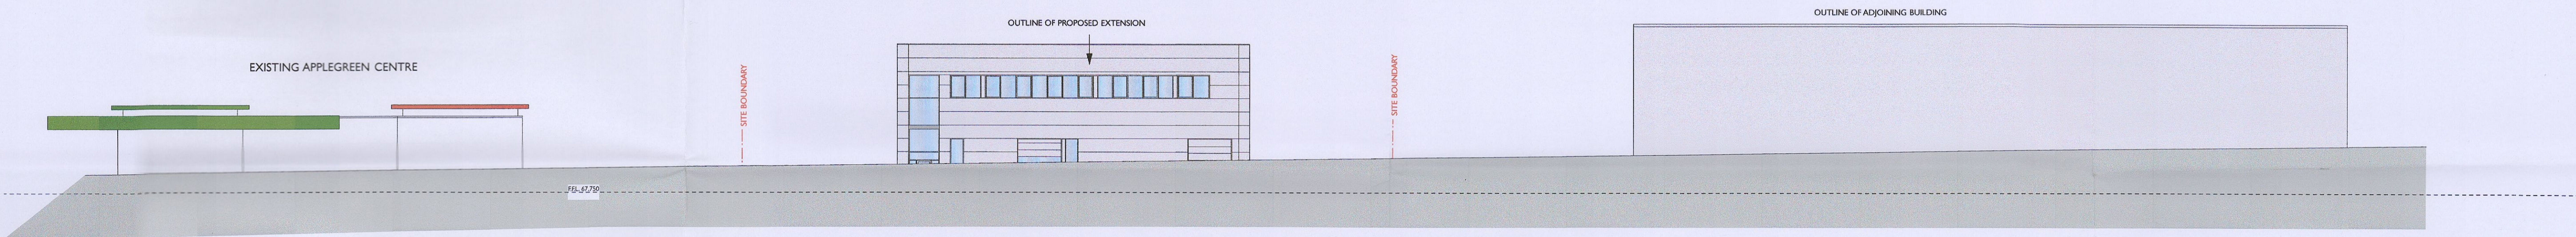

CONTEXTUAL FRONT ELEVATION

CONTEXTUAL REAR ELEVATION - FROM CALMOUNT ROAD

CONTEXTUAL SIDE ELEVATION

CONTEXTUAL SIDE ELEVATION

ADDITIONAL INFORMATION

REV.	DATE	DESCRIPTION
PROJECT	PILSEN SKODA EXTENSION	
TITLE	CONTEXTUAL ELEVATIONS	
CLIENT	PILSEN AUTO LTD	
EMD Architects 107 Ludford Road, Ballincree, Dublin 16, Ireland p. +353 1 2987948 f. +353 1 2960811 e. info@emdashitects.com		
SCALE	DATE	DRG. No.
1:250 @ A1	OCT 2022	3027-PA02/A