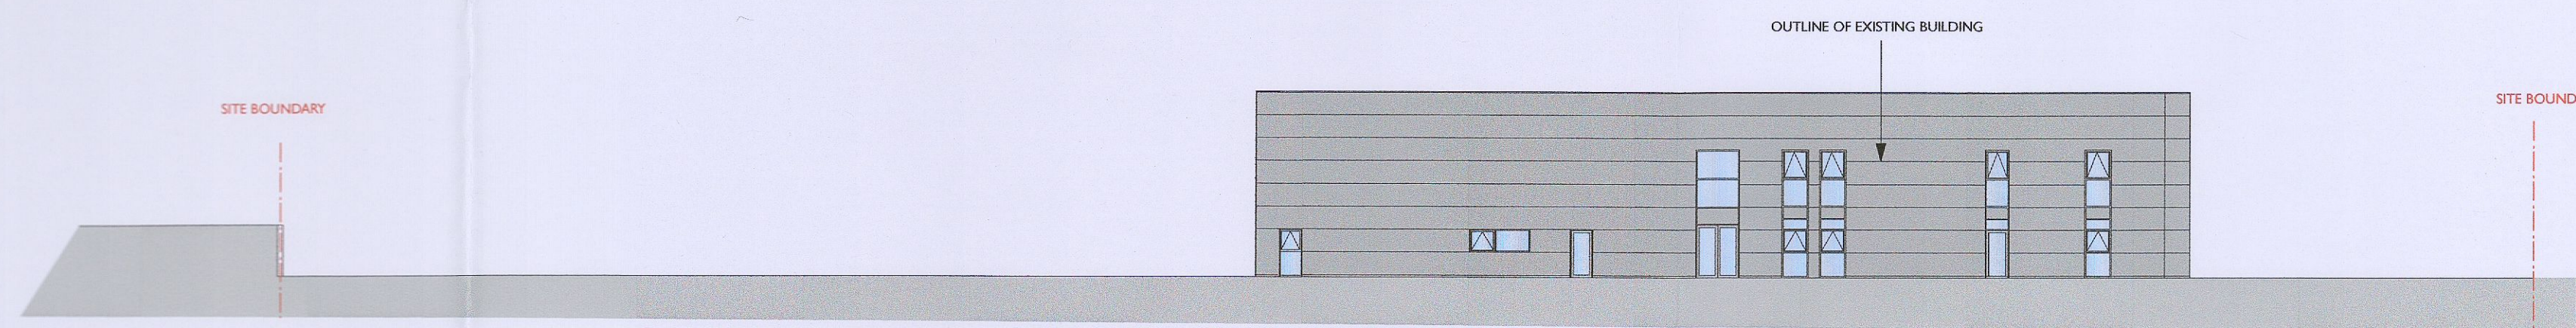

CONTEXTUAL FRONT ELEVATION

CONTEXTUAL REAR ELEVATION - FROM CALMOUNT ROAD

CONTEXTUAL SIDE ELEVATION

CONTEXTUAL SIDE ELEVATION

ADDITIONAL INFORMATION

REV.	DATE	DESCRIPTION
PROJECT	PILSEN SKODA EXTENSION	
TITLE	EXISTING CONTEXTUAL ELEVATIONS	
CLIENT	PILSEN AUTO LTD	
EMD Architects 107 Ludford Road, Ballinteer, Dublin 16, Ireland p. +353 1 2987948 f. +353 1 2960811 e. info@emdashitects.com		
SCALE:	DATE:	DRG. No.
1:250 @ A1	FEB 2023	3027-SUR