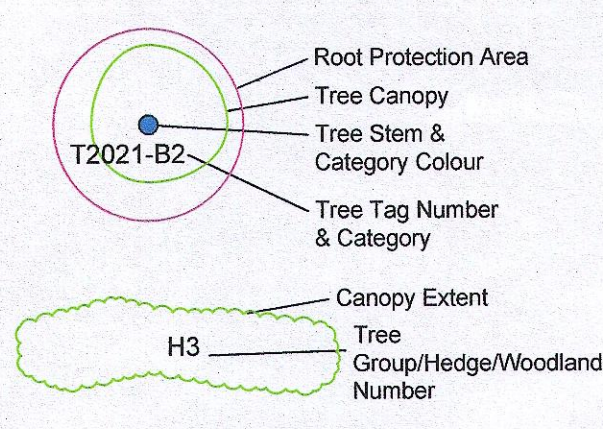

LEGEND

- Category A Trees (high value)
- Category B Trees (moderate value)
- Category C Trees (low value)
- Category U Trees (Poor Condition)

NOTES:
Please see Tree Survey Report for further detail.
All drawings to be read in conjunction with the consulting architects and engineers drawings.

Drawing Title: Tree Survey/Constraints Plan

Drawing Number: 22044_TS sheet 4

Client: Quintain

Agent:

Date: 25/07/2022

Scale: 1:500@A1