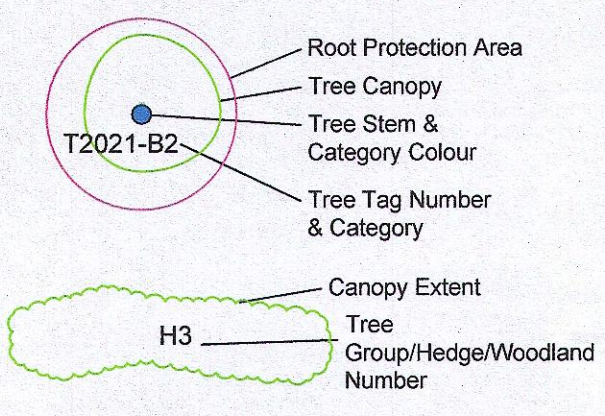

LEGEND

- Category A Trees (high value)
- Category B Trees (moderate value)
- Category C Trees (low value)
- Category U Trees (Poor Condition)

NOTES:
Please see Tree Survey Report for further detail.
All drawings to be read in conjunction with the consulting architects and engineers drawings.

Drawing Title: Tree Survey/Constraints Plan

Drawing Number: 22044_TS sheet 2

Client: Quintain

Agent:

Date: 25/07/2022

Scale: 1:500@A1