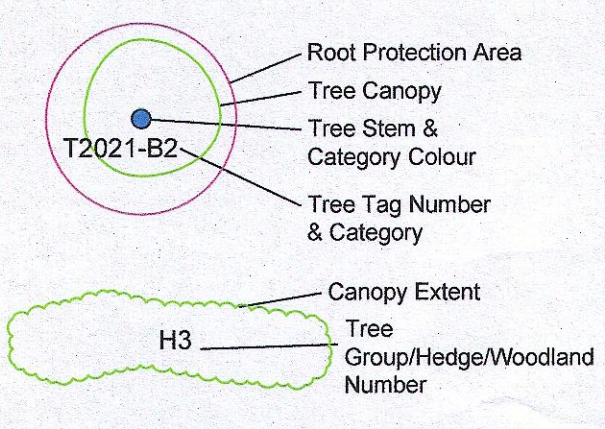

LEGEND

- Category A Trees (High value)
- Category B Trees (Moderate value)
- Category C Trees (Low value)
- Category U Trees (Poor Condition)

NOTES:
Please see Tree Survey Report for further detail.
All drawings to be read in conjunction with the consulting architects and engineers drawings.

Drawing Title: Tree Survey/Constraints Plan

Drawing Number: 22044_TS sheet 1

Client: Quintain

Agent:

Date: 25/07/2022

Scale: 1:500@A1