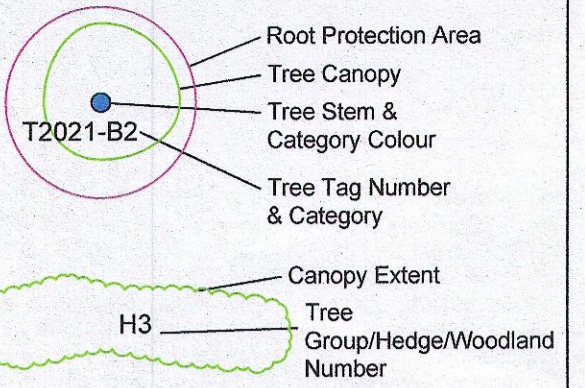

LEGEND

- Category A Trees (high value)
- Category B Trees (moderate value)
- Category C Trees (low value)
- Category U Trees (Poor Condition)

NOTES:
Please see Tree Survey Report for further detail.
All drawings to be read in conjunction with the consulting architects and engineers drawings.

Drawing Title: Tree Survey/Constraints Plan

Drawing Number: 22044_TS overview

Client: Quintain

Agent:

Date: 25/07/2022

Scale: 1:1000@A1