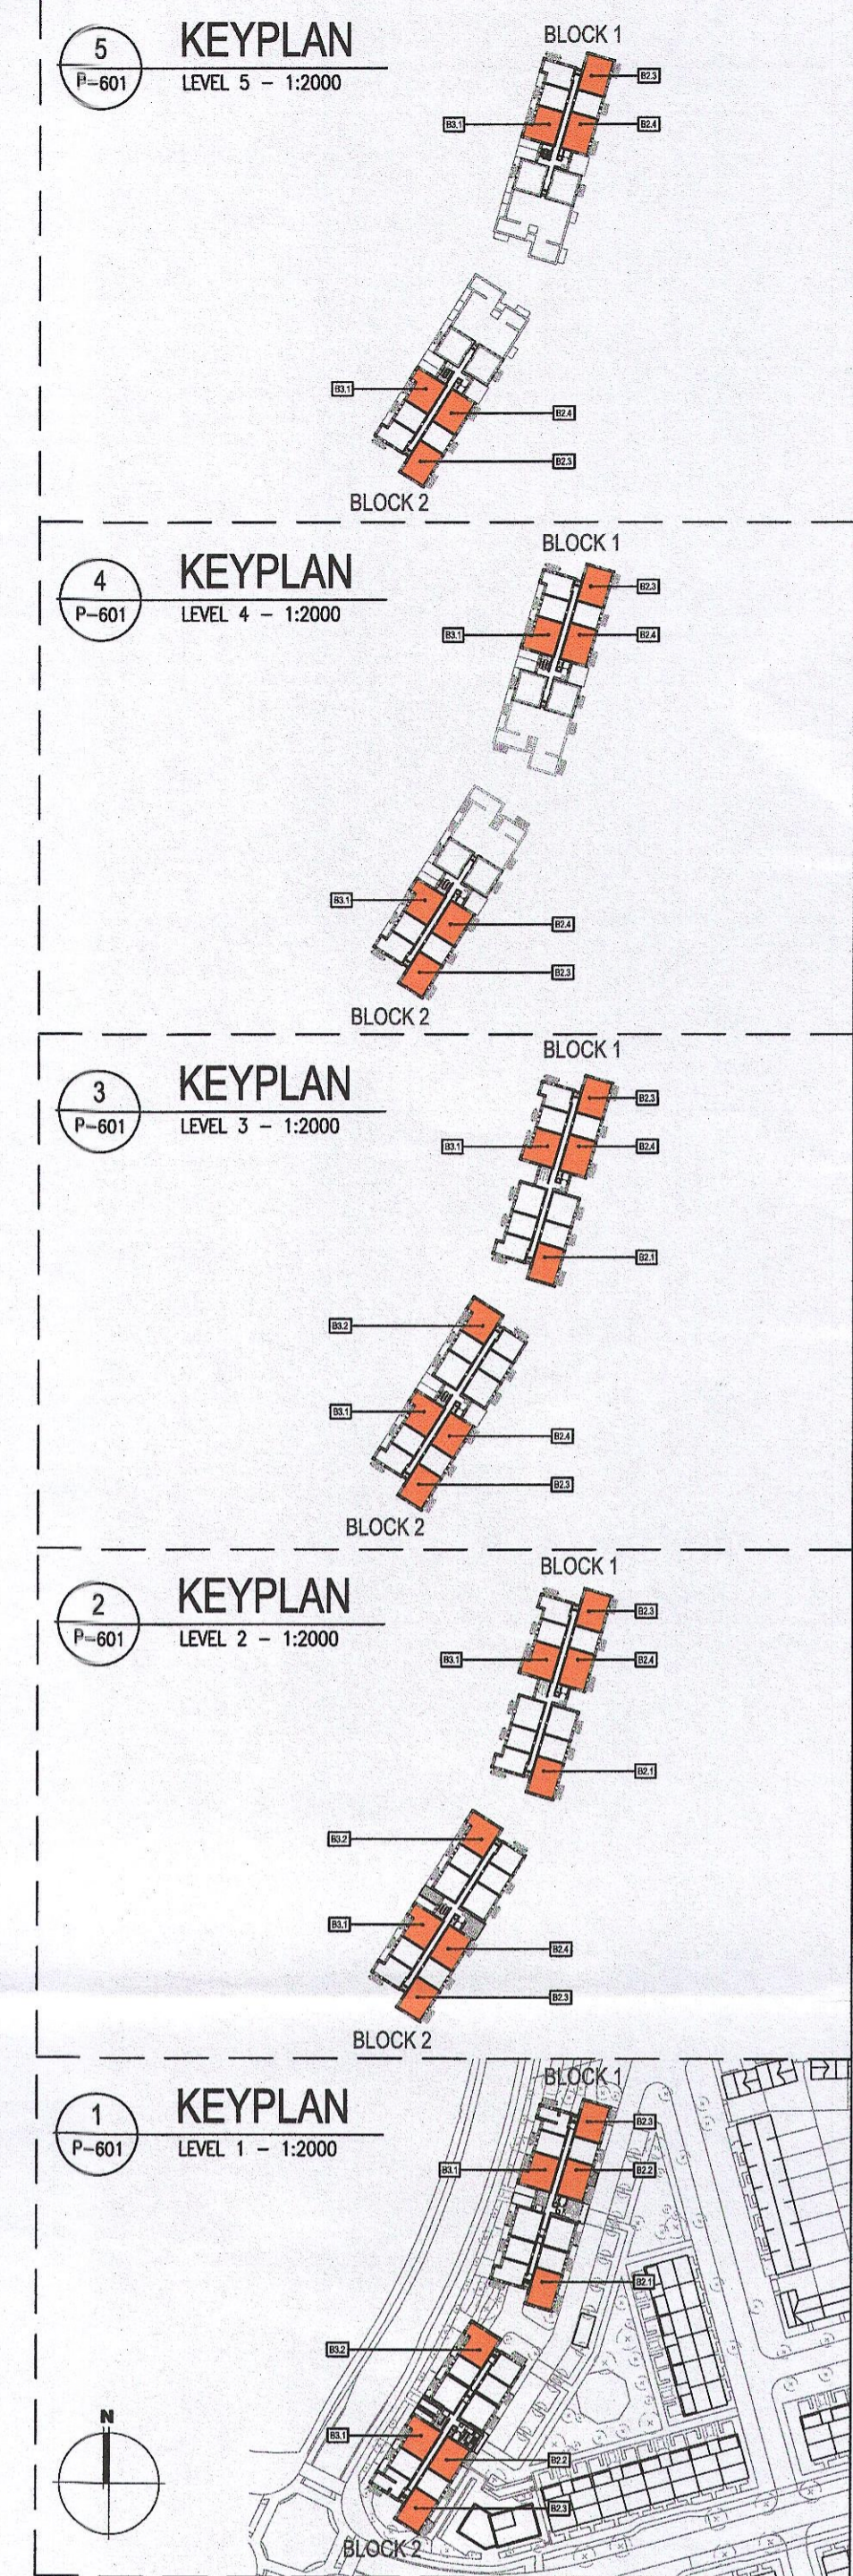

Issue Status	No.	Date	Revision	Initials
Progress	0	15/09/22	First draft, issued for revision	VB
Planning Application				
Fire Cert				
Disability Cert				
Tender				
Construction				
As Built				
Information Only				

Project Adamstown Extension - Clonburris SDZ
Residential Development

Drawing Title Proposed Apartment Unit Types - Internal Layouts - Sheet 2 of 3

Drawing No 6268-P-601

Scale 1:50@A1 **Rev** A **Drawn** BKD **Date** 20/09/22

6-7 HARPCOURT TERRACE, DUBLIN 2, IRELAND
t +353-1-618 2400 f +353-1-678 7895
www.bkd.ie
bkdarchitects
BURKE-KENNEDY DOYLE