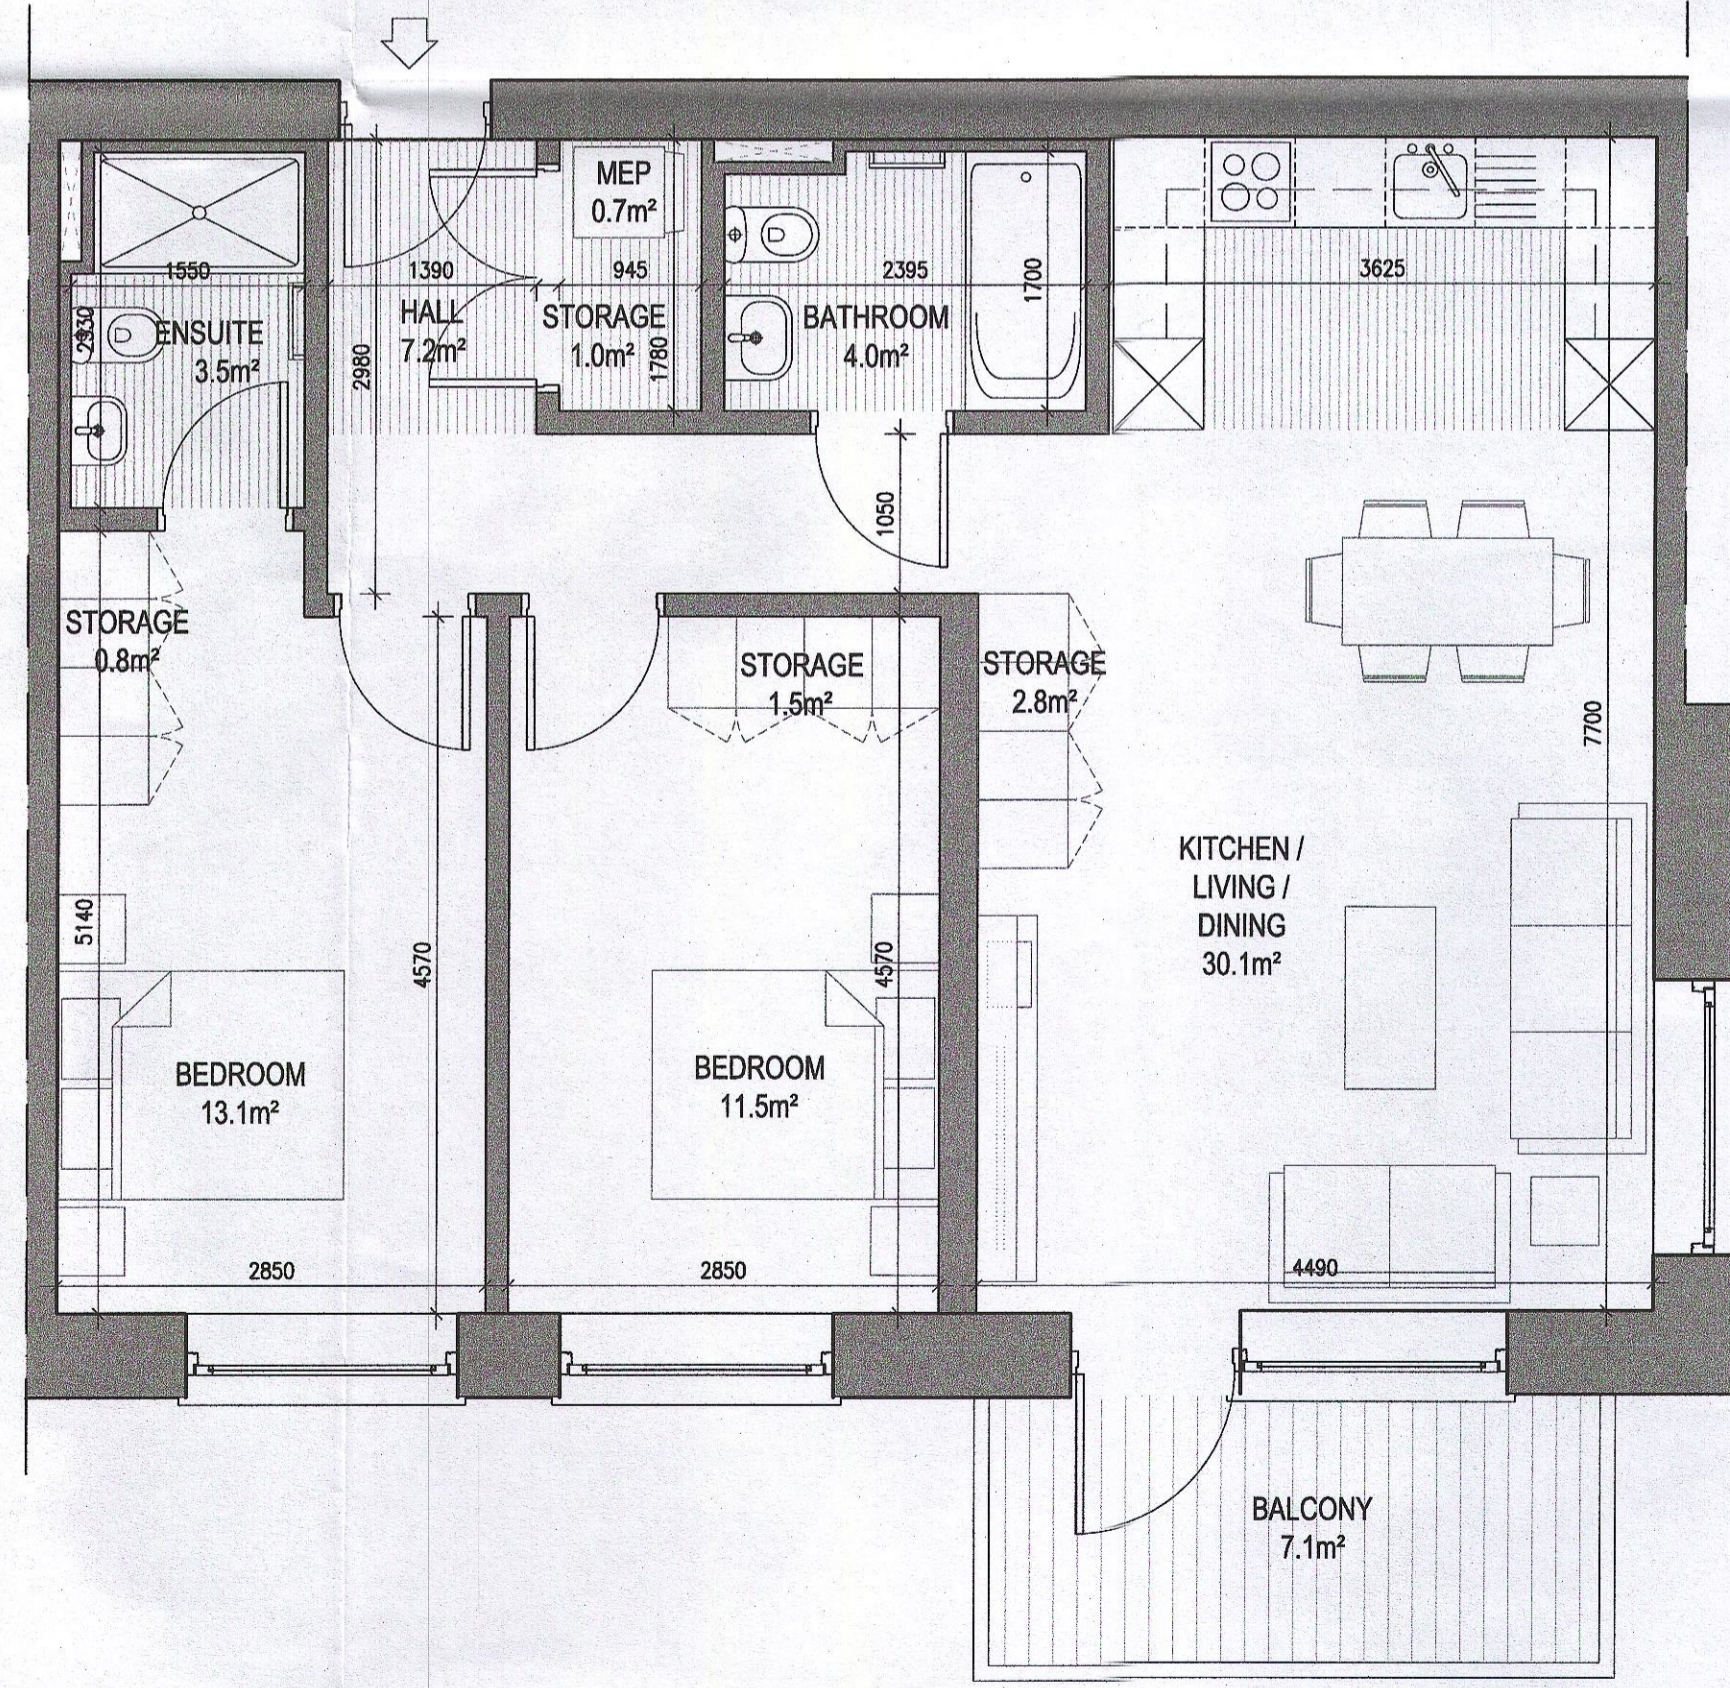

UNIT TYPE B2.4
2 Bed Unit - Floor Area: 81.53m²

	REQUIRED (m²)	PROVIDED (m²)
STORAGE SPACE	6.0	6.1
PRIVATE AMENITY SPACE	7.0	7.1
AGGREGATE BEDROOM AREA	24.4	24.6
AGGREGATE KITCHEN / LIVING / DINING	30.0	30.1