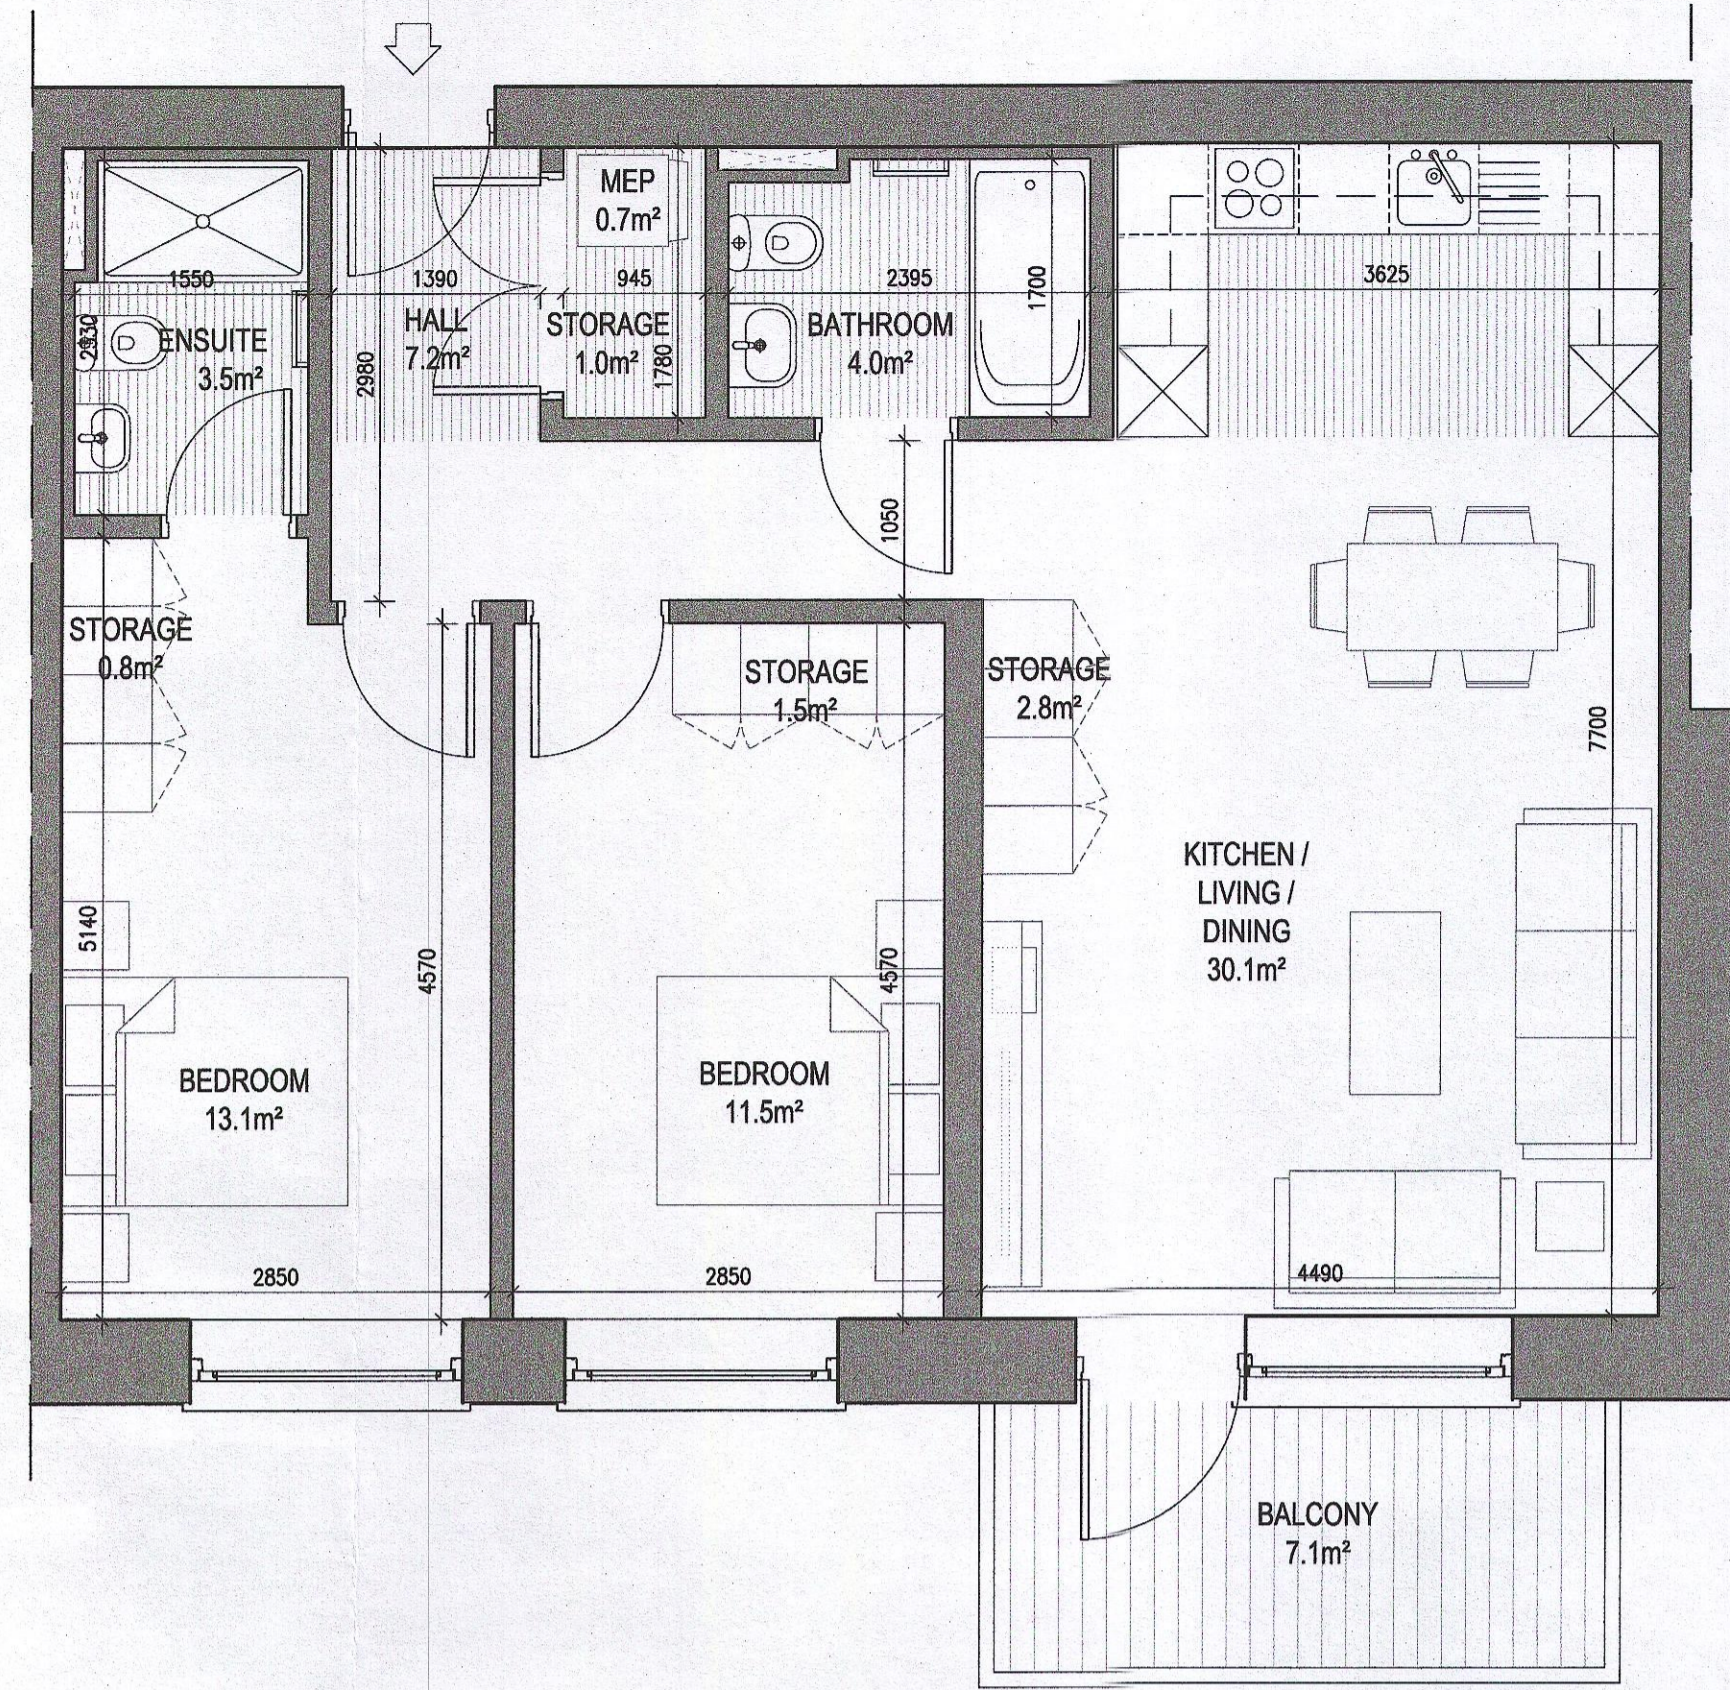

UNIT TYPE B2.2
2 Bed Unit - Floor Area: 81.53m²

	REQUIRED (m²)	PROVIDED (m²)
STORAGE SPACE	6.0	6.1
PRIVATE AMENITY SPACE	7.0	7.1
AGGREGATE BEDROOM AREA	24.4	24.6
AGGREGATE KITCHEN / LIVING / DINING	30.0	30.1