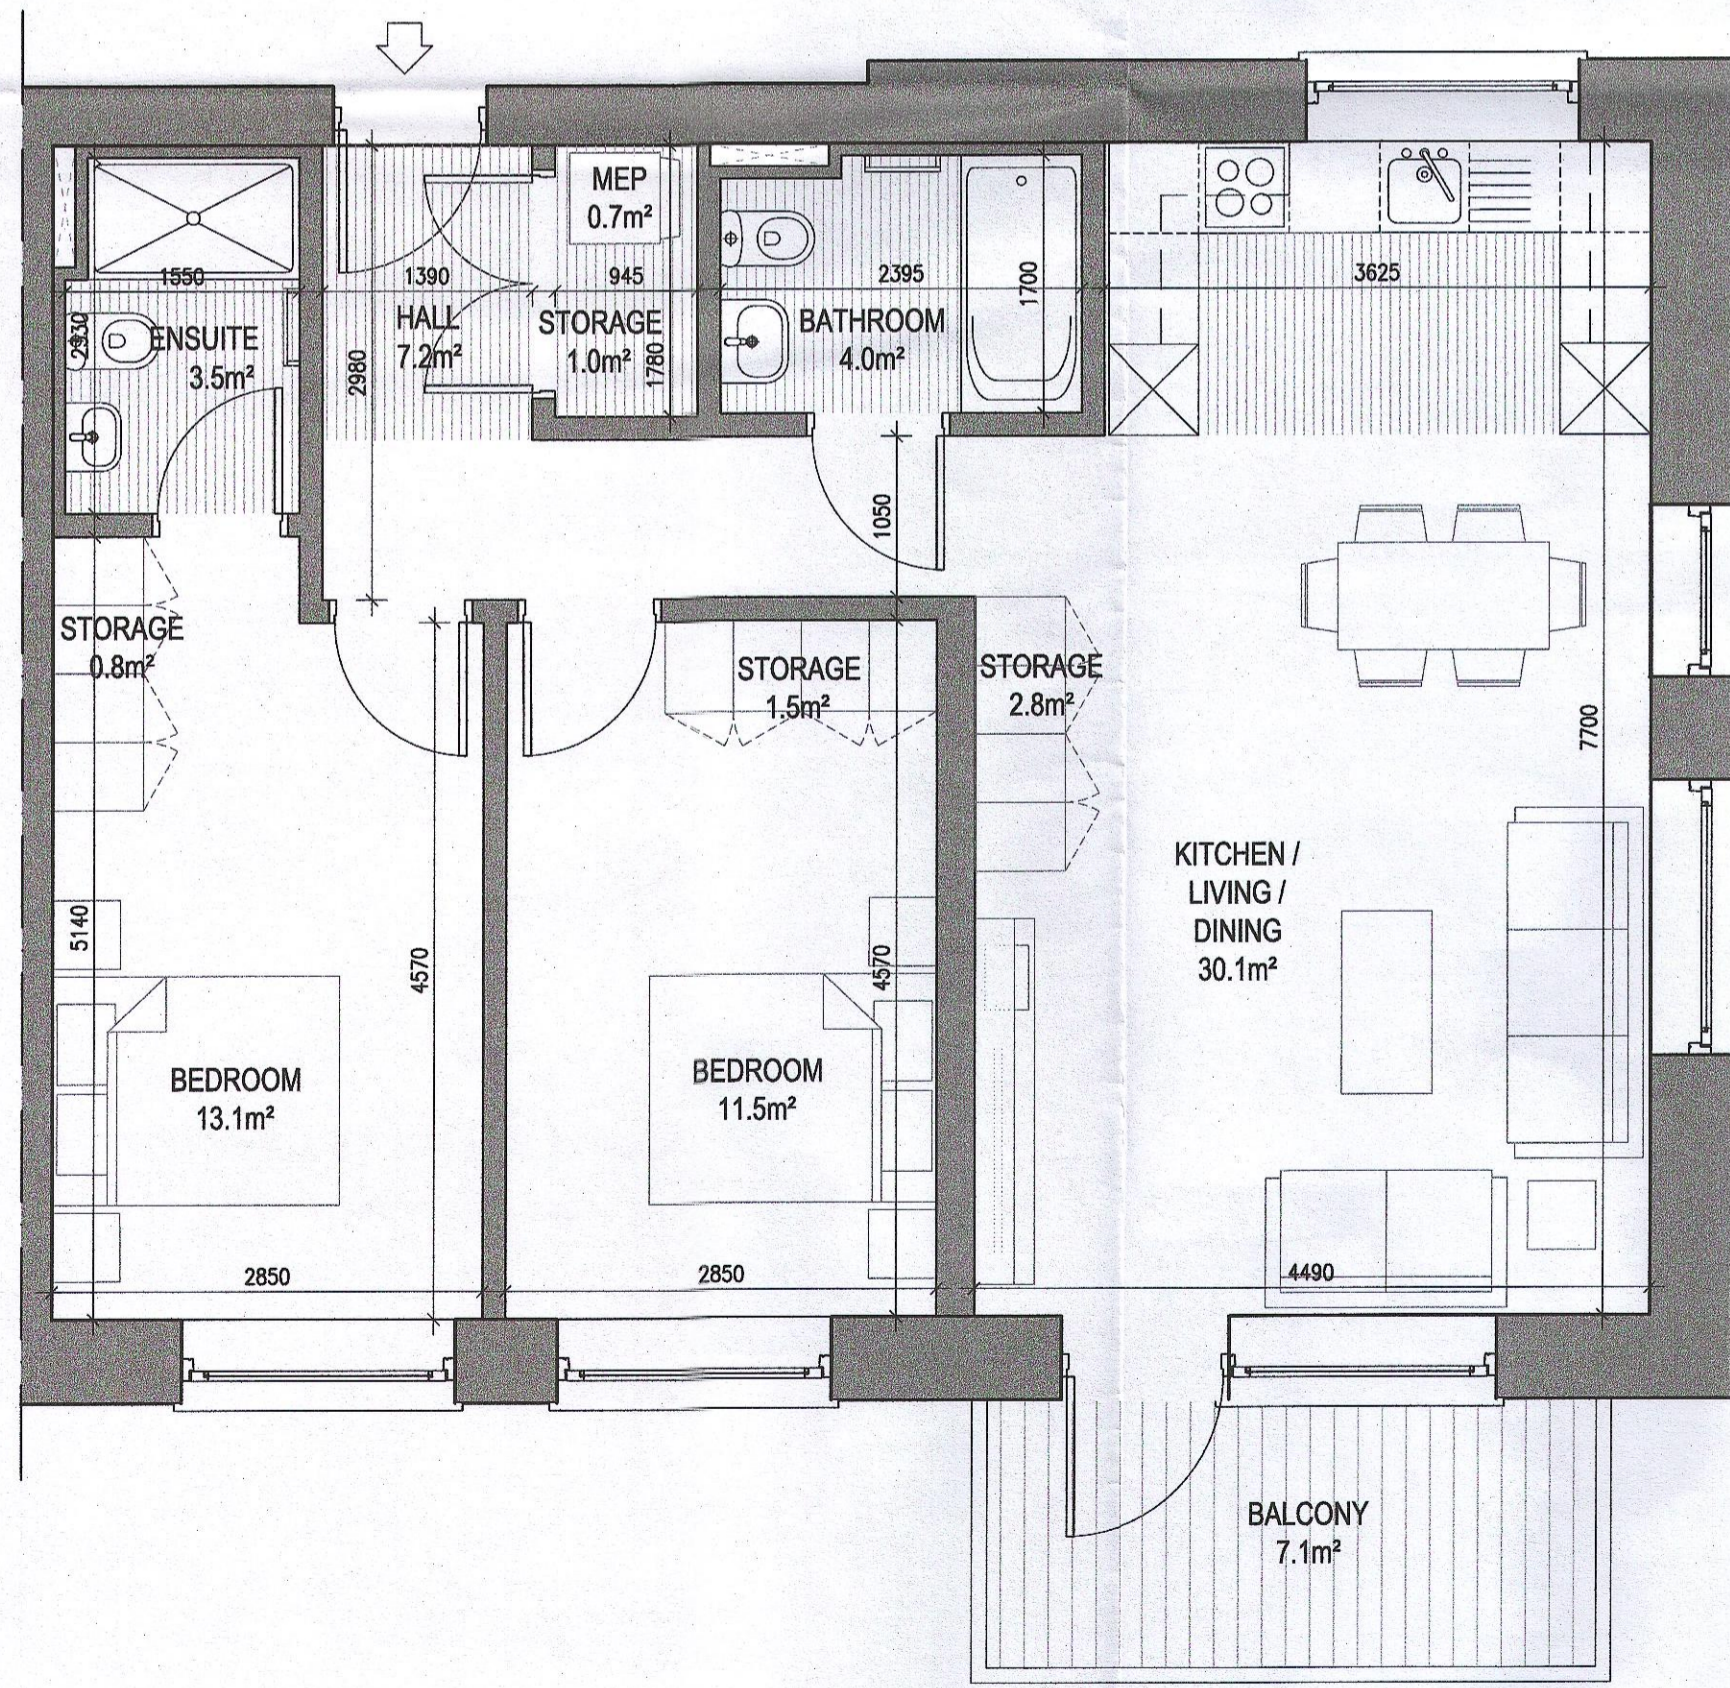

UNIT TYPE B2.3
2 Bed Unit - Floor Area: 81.53m²

	REQUIRED (m²)	PROVIDED (m²)
STORAGE SPACE	6.0	6.1
PRIVATE AMENITY SPACE	7.0	7.1
AGGREGATE BEDROOM AREA	24.4	24.6
AGGREGATE KITCHEN / LIVING / DINING	30.0	30.1