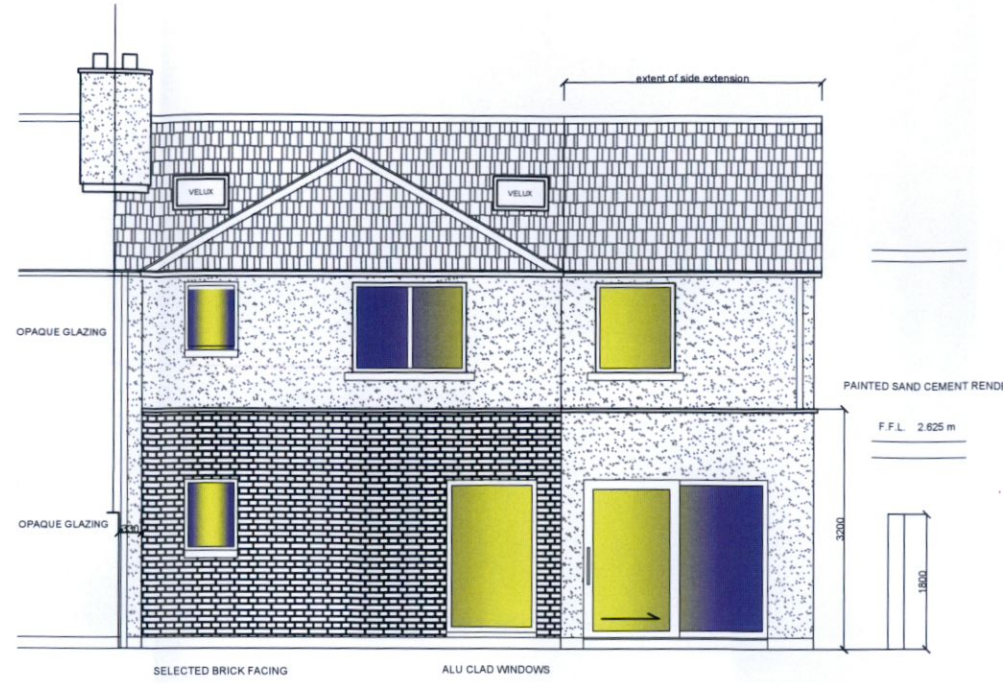

Proposed Front Elevation

Proposed Rear Elevation

PROPOSED GARAGE - S

PROPOSED GARAGE - S

**FURTHER INFORMATION**

**moda architects**

399 SOUTH CIRCULAR ROAD, D. 8 | m. 086 826 1328 email mark@modaarchitects.ie

CLIENT	AIDAN BROWN				DRAWN BY	mark odonoghue
PROJECT	100 ST. MAELRUAN'S PARK TALLAGHT				CHECKED BY	
DRAWING	PROPOSED REVISED FRONT REAR AND SIDE ELEVATIONS				PLOT DATE:	
DRAWING NO.	810-FI-03	REVISION	SCALE	DATE	STATUS	CAD REF.
			1/100	15 FEB 2023	FURTHER INFORMATION	