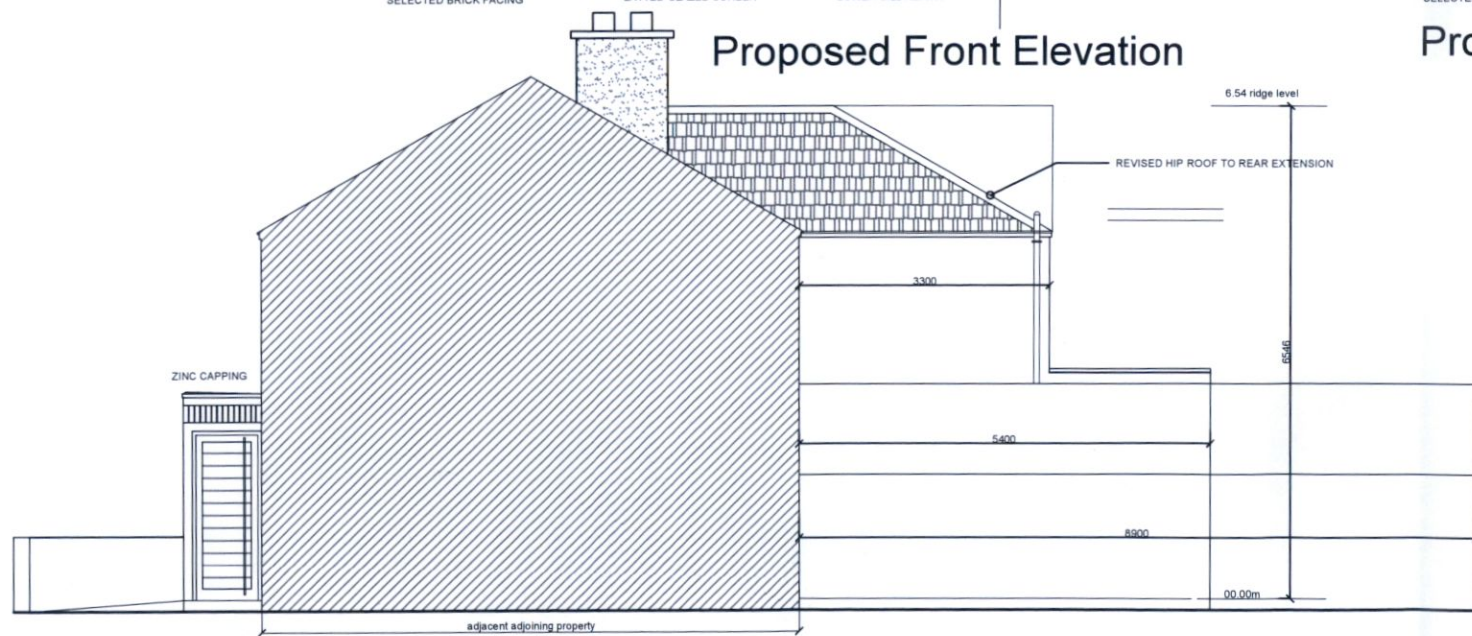

Proposed Front Elevation

Proposed Rear Elevation

PROPOSED GARAGE - S

PROPOSED GARAGE - S

**FURTHER INFORMATION**

**moda architects**

399 SOUTH CIRCULAR ROAD, D. 8 | m. 086 826 1328 email mark@modaarchitects.ie

CLIENT	AIDAN BROWN				DRAWN BY	mark odonoghue
PROJECT	100 ST. MAELRUAN'S PARK TALLAGHT				CHECKED BY	
DRAWING	PROPOSED REVISED FRONT REAR AND SIDE ELEVATIONS				PLOT DATE:	
DRAWING NO.	810-FI-03	REVISION	SCALE	DATE	STATUS	CAD REF.
			1/100	15 FEB 2023	FURTHER INFORMATION	