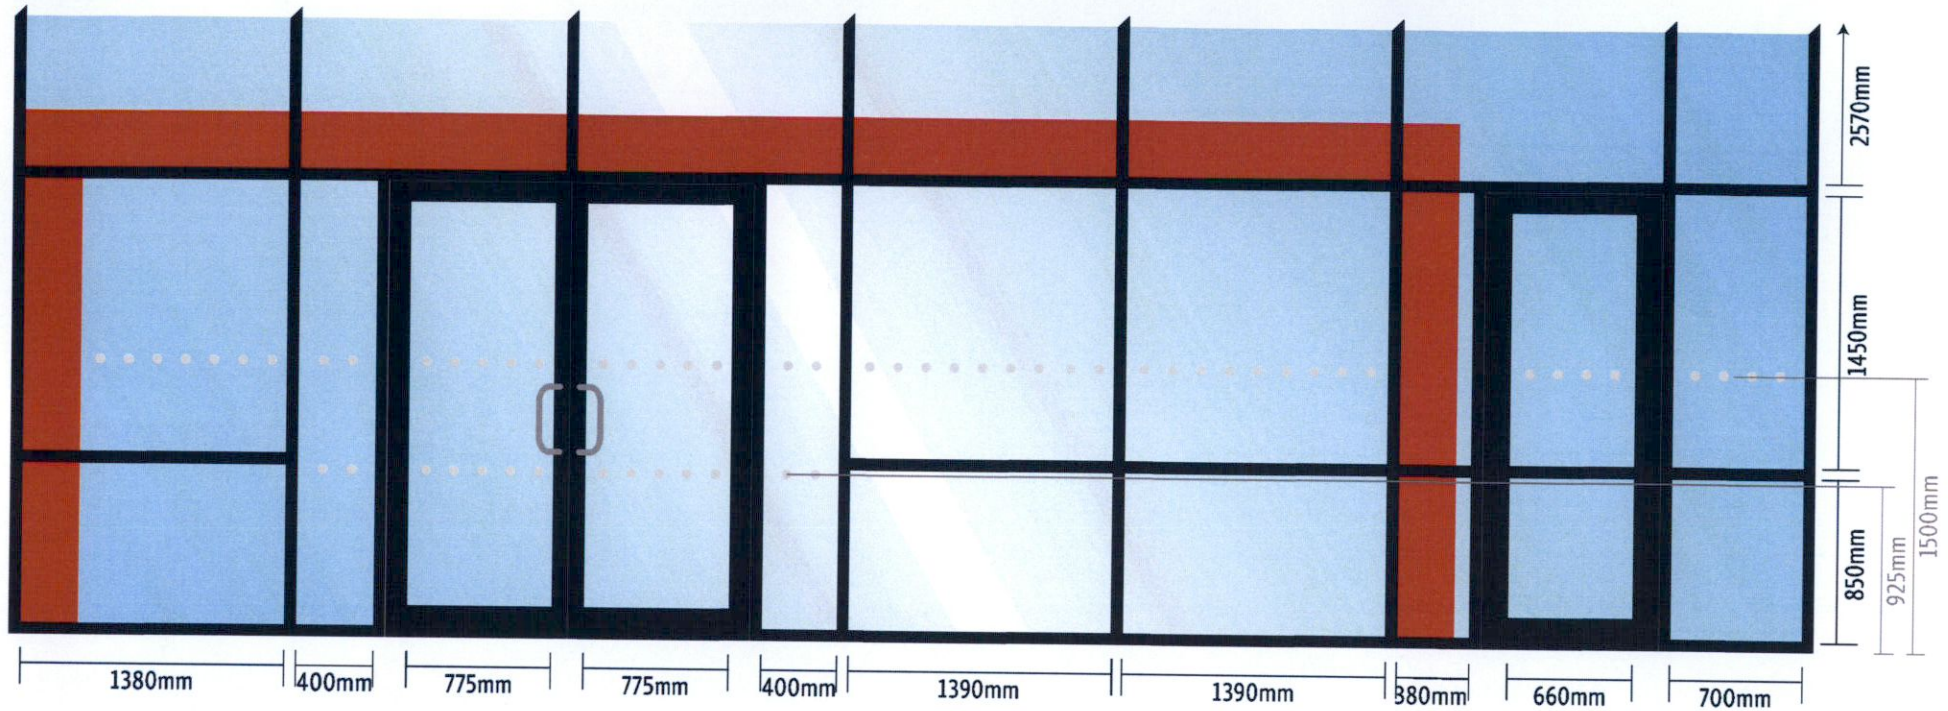

4 5 6

Red Archway: 10660x300mm

- Background Film ORACAL 651 #047 Orange Red mounted to outside of pane

Door Conspicuity Strips: 4of 650x50mm

- Plotted Etch Vinyl - 50mm dia. dot, 100mm gap mounted to inside of pane

Window Conspicuity Strips: 4of 200x50mm, 2of 500x50mm, 2of 950x50mm, 2of 1250x50mm

- Plotted Etch Vinyl - 50mm dia. dot, 100mm gap mounted to inside of pane

800mm scale: 1:40

DRAFT

Tallaght (Arena) . 02.02.2023 . page 5

graphics: Mark Slattery
object: Maxi Zoo Tallaght (Arena)
Unit 1 Arena Retail Park,
Whitestown Way, Tallaght, Dublin 24.