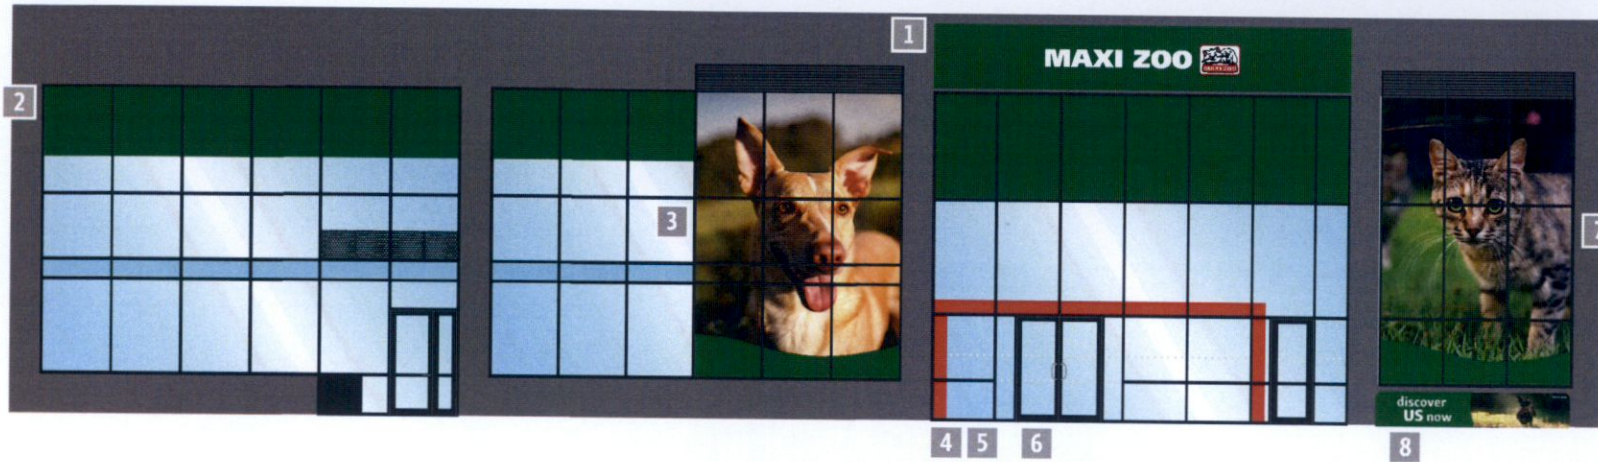

MAXI ZOO

Maxi Zoo Ireland Ltd.
First Floor, Unit 7, WestPoint Business Park,
Ballincollig, Co.Cork, Ireland. P31 XW97
T: +353 (0) 21 4208702

Current Situation

DRAFT

Tallaght (Arena) . 02.02.2023 . page 2

graphics: Mark Slattery
object: Maxi Zoo Tallaght (Arena)
Unit 1 Arena Retail Park,
Whitestown Way, Tallaght, Dublin 24.