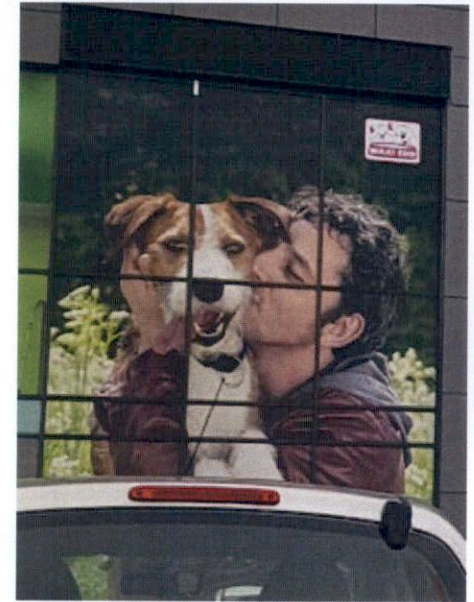

3

Glass Decal (Left of Door): 3of 1510x2420mm, 3of 1510x1450mm, 3of 1510x400mm, 3of 1510x2120mm,
- Matt laminated Print on opaque vinyl mounted to outside of pane

Current Situation

800mm scale: 1:40

DRAFT