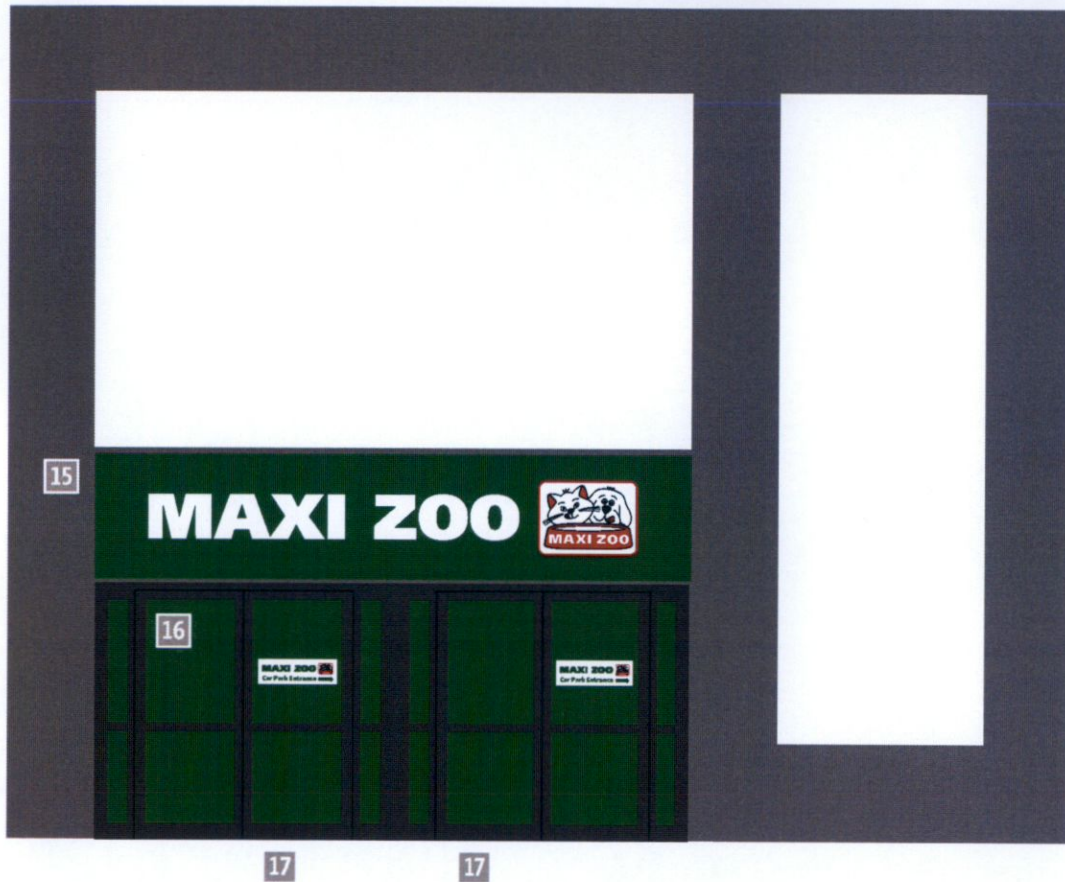

MAXI ZOO

Maxi Zoo Ireland Ltd.
First Floor, Unit 7, WestPoint Business Park,
Ballincollig, Co.Cork, Ireland. P31 XW97
T: +353 (0) 21 4208702

Interior Concourse Entrance

DRAFT

Tallaght (Arena) . 02.02.2023 . page 9

graphics: Mark Slattery
object: Maxi Zoo Tallaght (Arena)
Unit 1 Arena Retail Park,
Whitestown Way, Tallaght, Dublin 24.