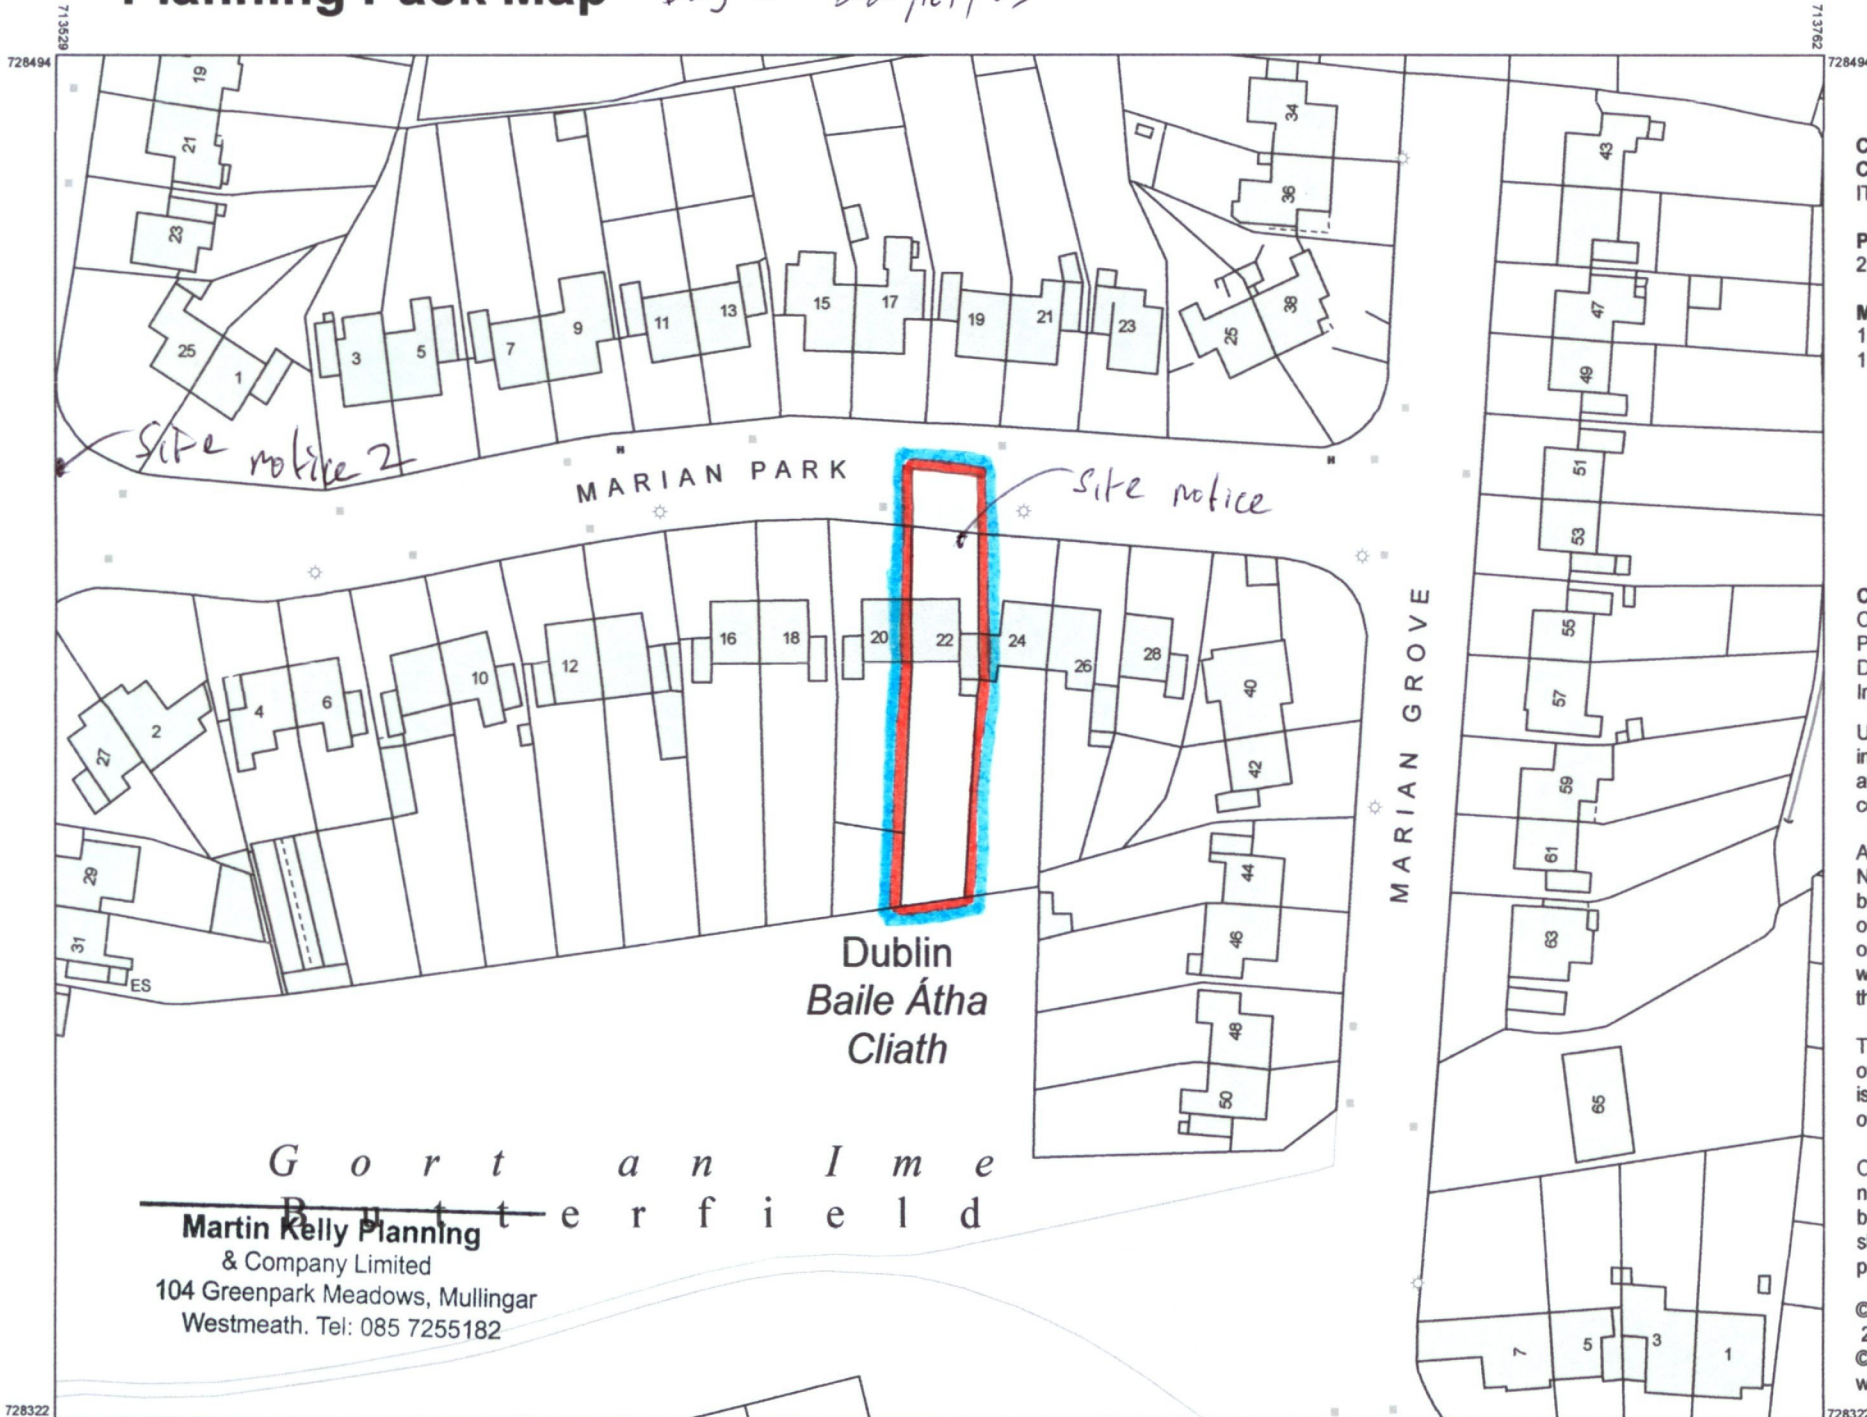

Planning Pack Map

DWG no: 22/161/03

CENTRE COORDINATES:
ITM 713646,728408

PUBLISHED: 28/11/2022
ORDER NO.: 50304899_1

MAP SERIES: 1:1,000
MAP SHEETS: 3391-03, 3391-08

COMPILED AND PUBLISHED BY:
Ordnance Survey Ireland,
Phoenix Park,
Dublin 8,
Ireland.

The representation on this map of a road, track or footpath is not evidence of the existence of a right of way.

Ordnance Survey maps never show legal property boundaries, nor do they show ownership of physical features.

© Suirbhéireacht Ordanáis Éireann, 2022
© Ordnance Survey Ireland, 2022
www.osi.ie/copyright

LEGEND:
<http://www.osi.ie>;
search 'Large Scale Legend'

OUTPUT SCALE: 1:1,000

CAPTURE RESOLUTION:
The map objects are only accurate to the resolution at which they were captured. Output scale is not indicative of data capture scale. Further information is available at: <http://www.osi.ie>; search 'Capture Resolution'