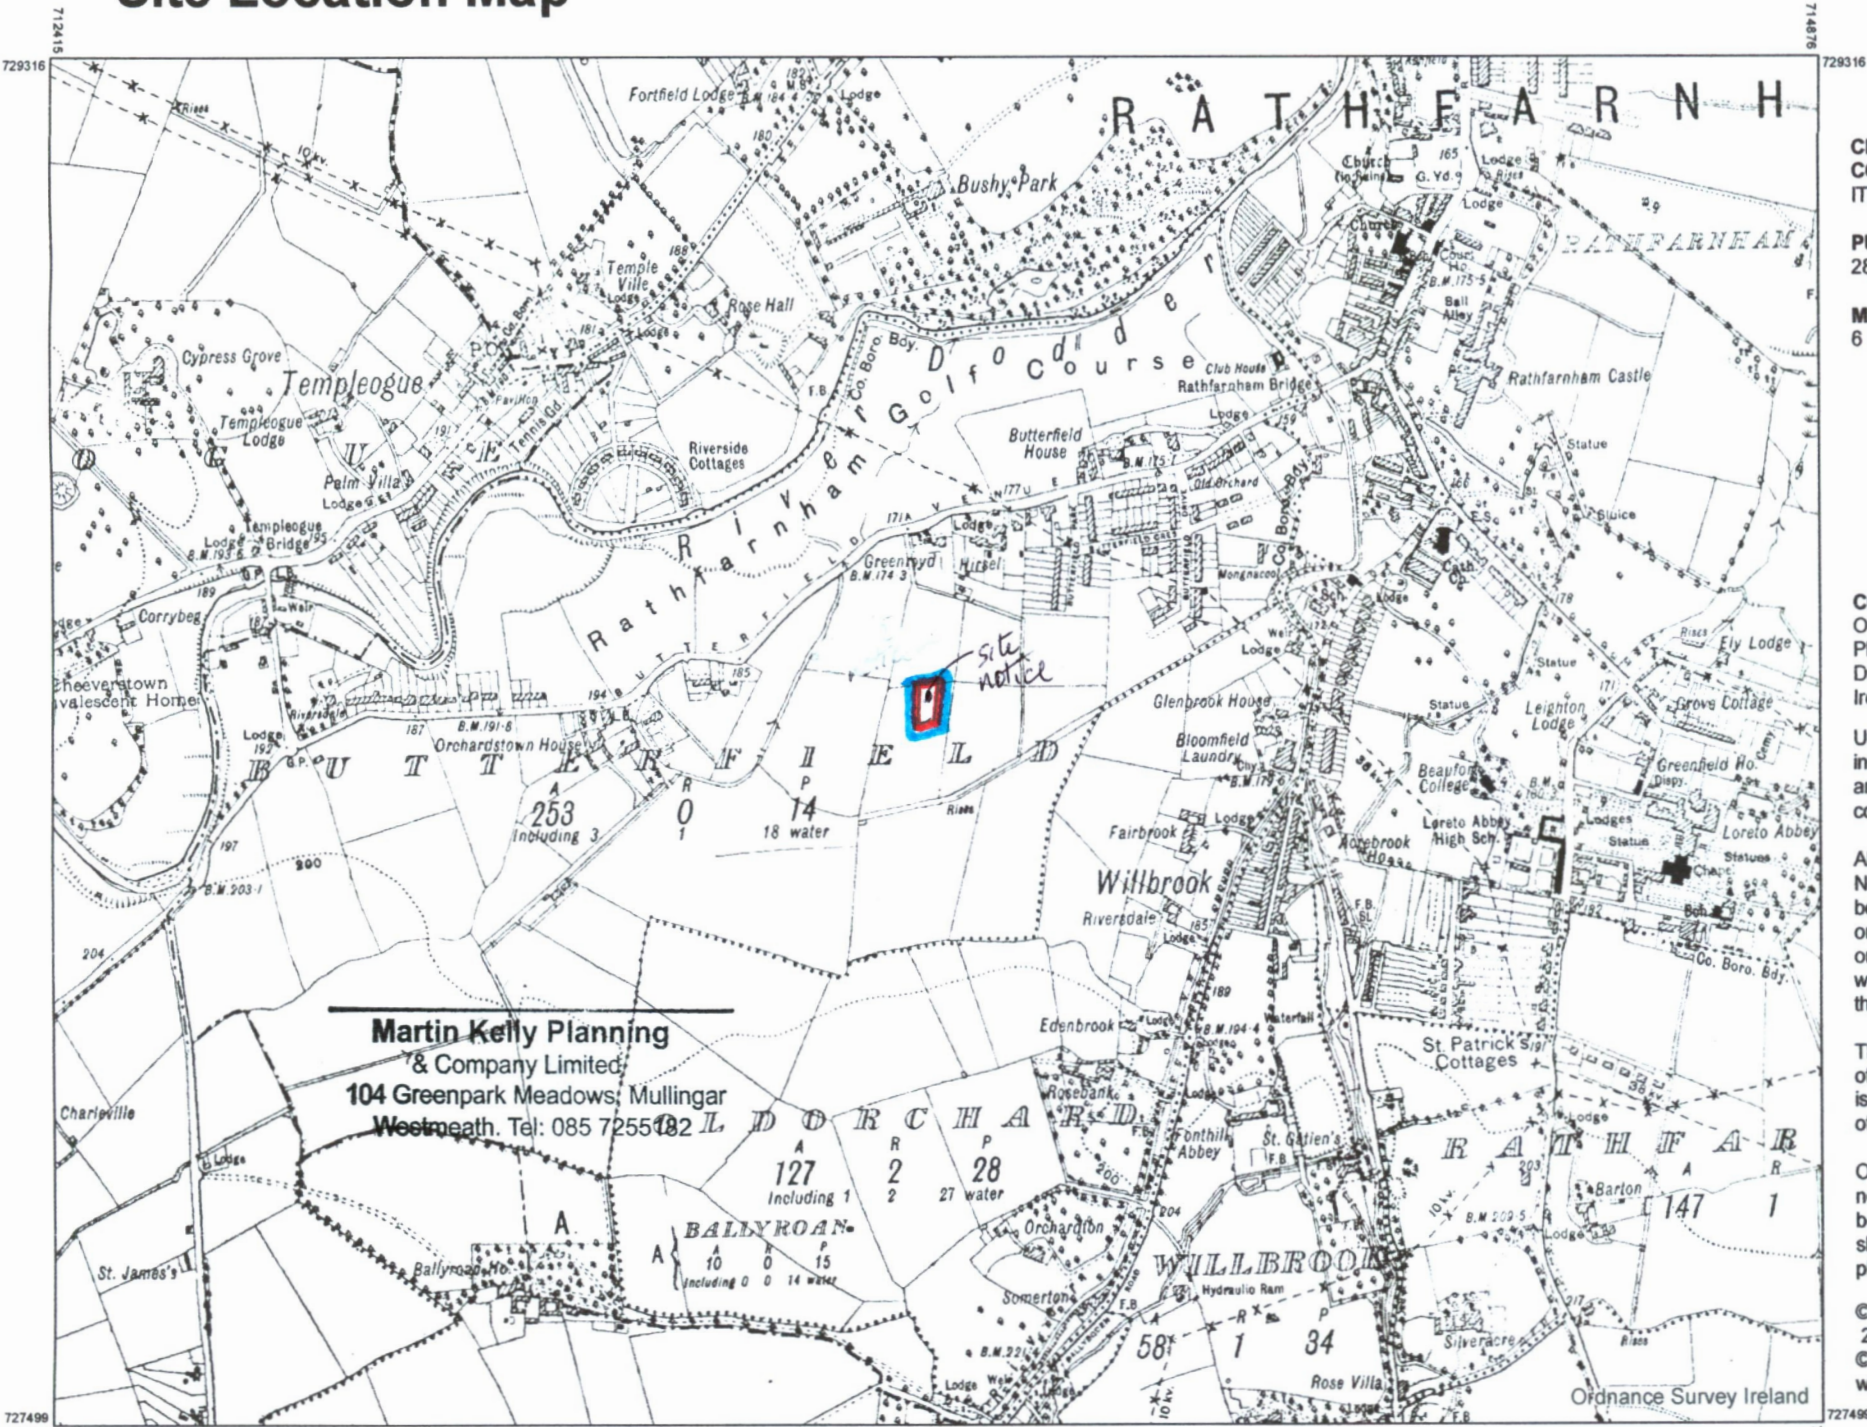

Site Location Map

CENTRE COORDINATES:
ITM 713646,728408

PUBLISHED: 28/11/2022
ORDER NO.: 50304899_1

MAP SERIES: 6 Inch Raster
MAP SHEETS: DN022

COMPILED AND PUBLISHED BY:
Ordnance Survey Ireland,
Phoenix Park,
Dublin 8,
Ireland.

The representation on this map of a road, track or footpath is not evidence of the existence of a right of way.

Ordnance Survey maps never show legal property boundaries, nor do they show ownership of physical features.

OUTPUT SCALE: 1:10,560

LEGEND:
<http://www.osi.ie>;
search 'Large Scale Legend'