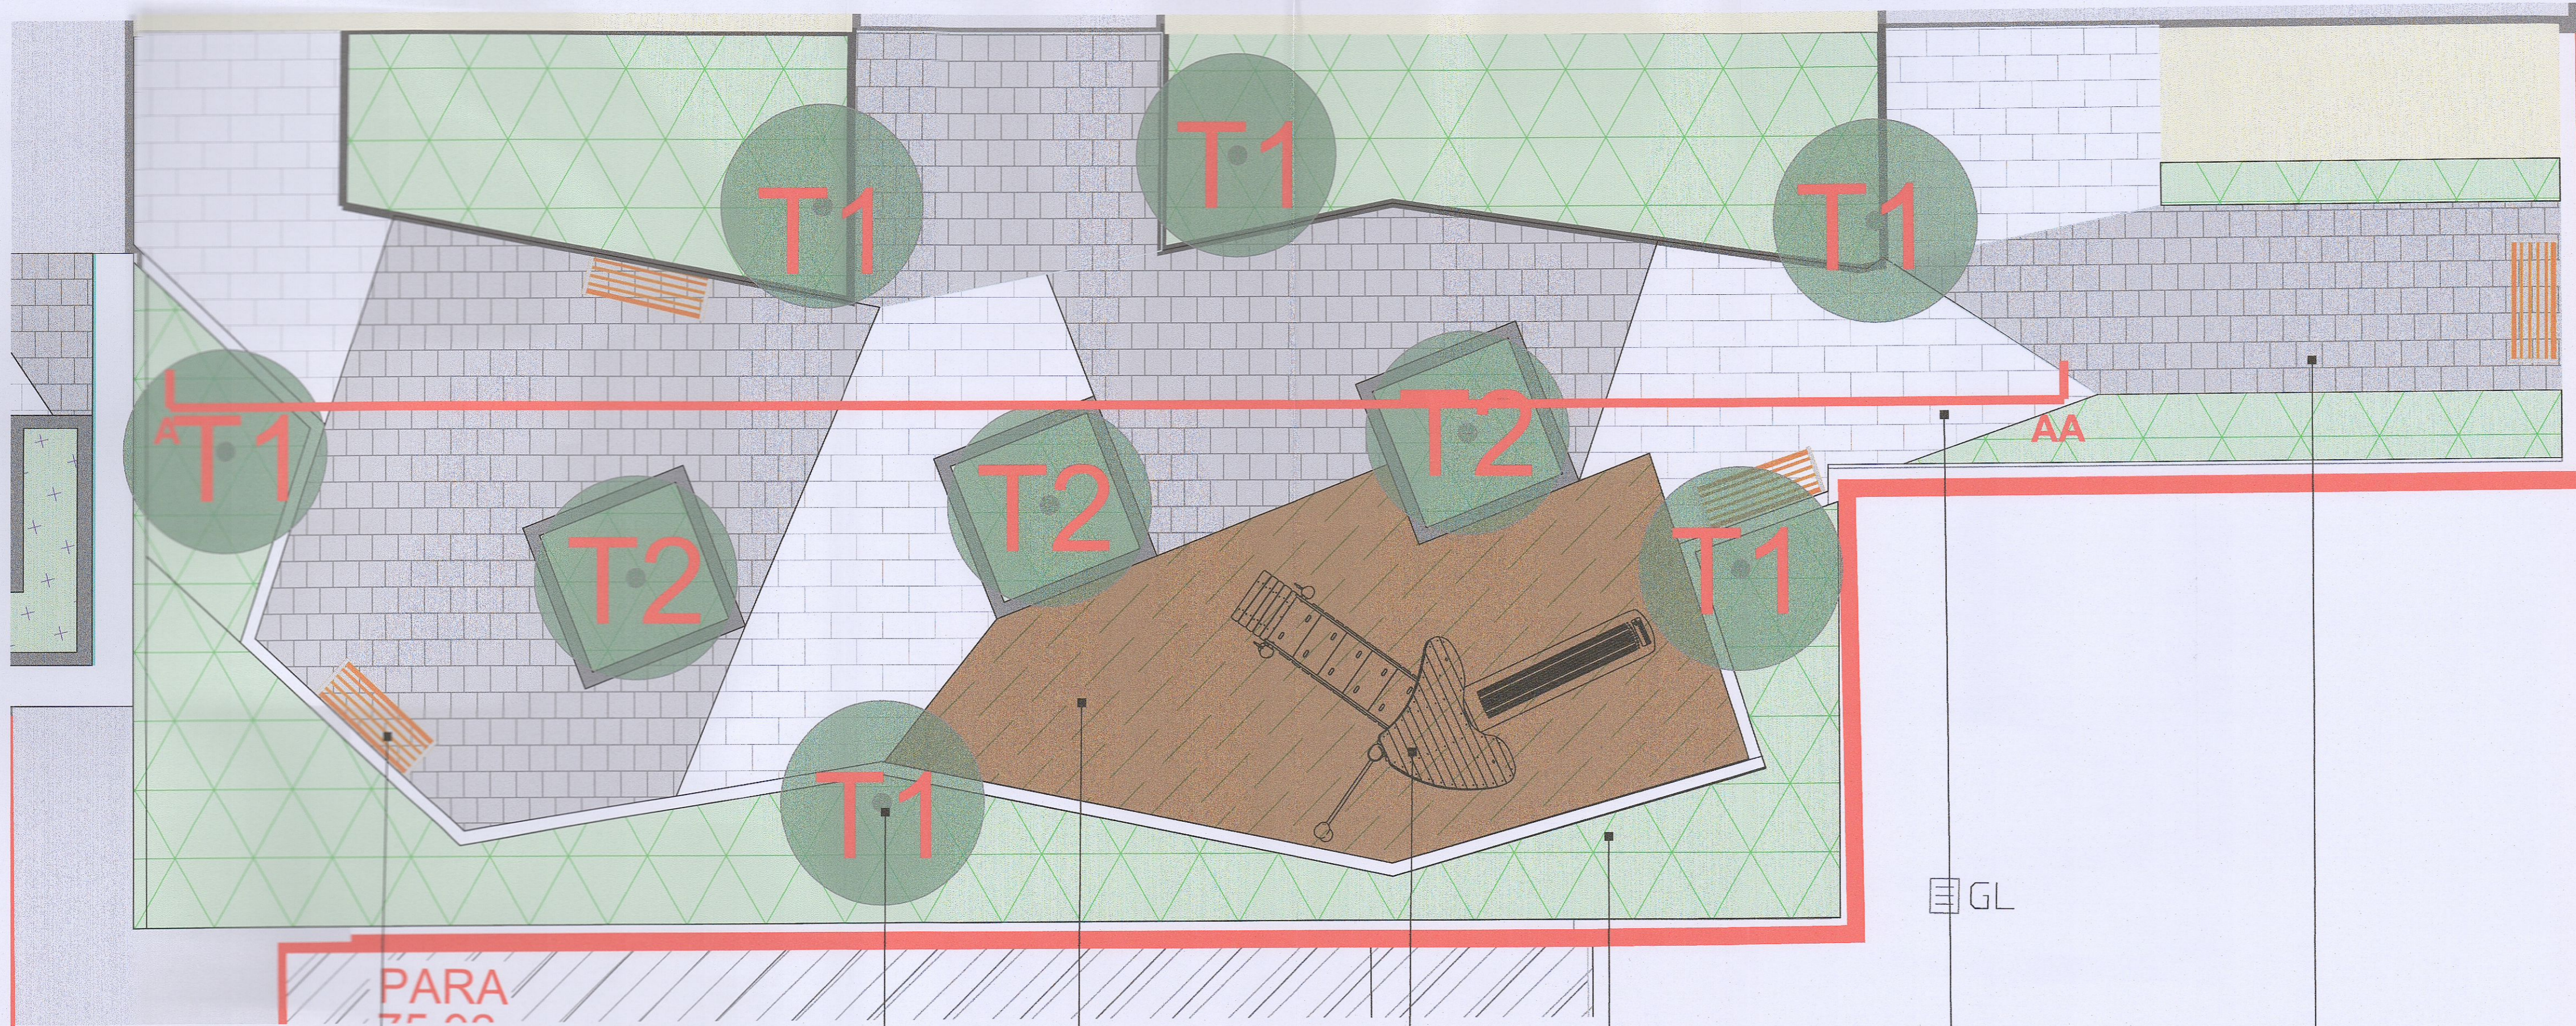

Landscape Plan - Courtyard - sc. 1:100

Proposed Seat Locations

Proposed Feature Trees

Balance Steps

Climbing Frame

Raised Shrub Planting

Silver Paving

Charcoal Paving

**LEGEND**

**SOFT LANDSCAPE**

- Proposed Tree Planting
- Proposed Planters
- Medium Shrubs
- Low Level Shrubs
- Decorative Planting for Raised Planters
- Proposed Shrub Planting Pollinator Friendly Species

**HARD LANDSCAPE**

- Silver Paving
- Charcoal Paving
- Tarmac
- Balcony Paved
- Concrete Footpath
- Parking - Permeable Surface
- Bark Mulch

Section A - AA - sc. 1:50

Build up to Engineer Spec

Raised Planters With a stone Finish

Proposed Seating

Multi Stem Birch with feature Perennial Planting

Medium Height Shrub Planting in Raised Planters

Project Title: <b>Proposed Mix Development at The Finches Development Co. Dublin.</b>					Client: <b>Old Nangor Road Ltd.</b>		Dwg No. DWG.5	
Drawing Title: Courtyard					Job No. 1660		Scale 1:250	
							Date 12/01/2023	
					 <b>Ronan MacDiarmada + Associates Ltd.</b> Landscape Architects and Consultants. 5 Tootenhill, Rathcoole, Co. Dublin tel: +353 1 412 4476 mob: 086 26 25 438 fax: +353 1 401 3748 e-mail: ronan@rmda.ie			
D	12/01/2023	PL	RMD	RF1				
C	24/08/2022	JC	RMD	Revised layout for submission				
REV	DATE	BY	CHECKED	DESCRIPTION	This Drawing is Copyright ©			