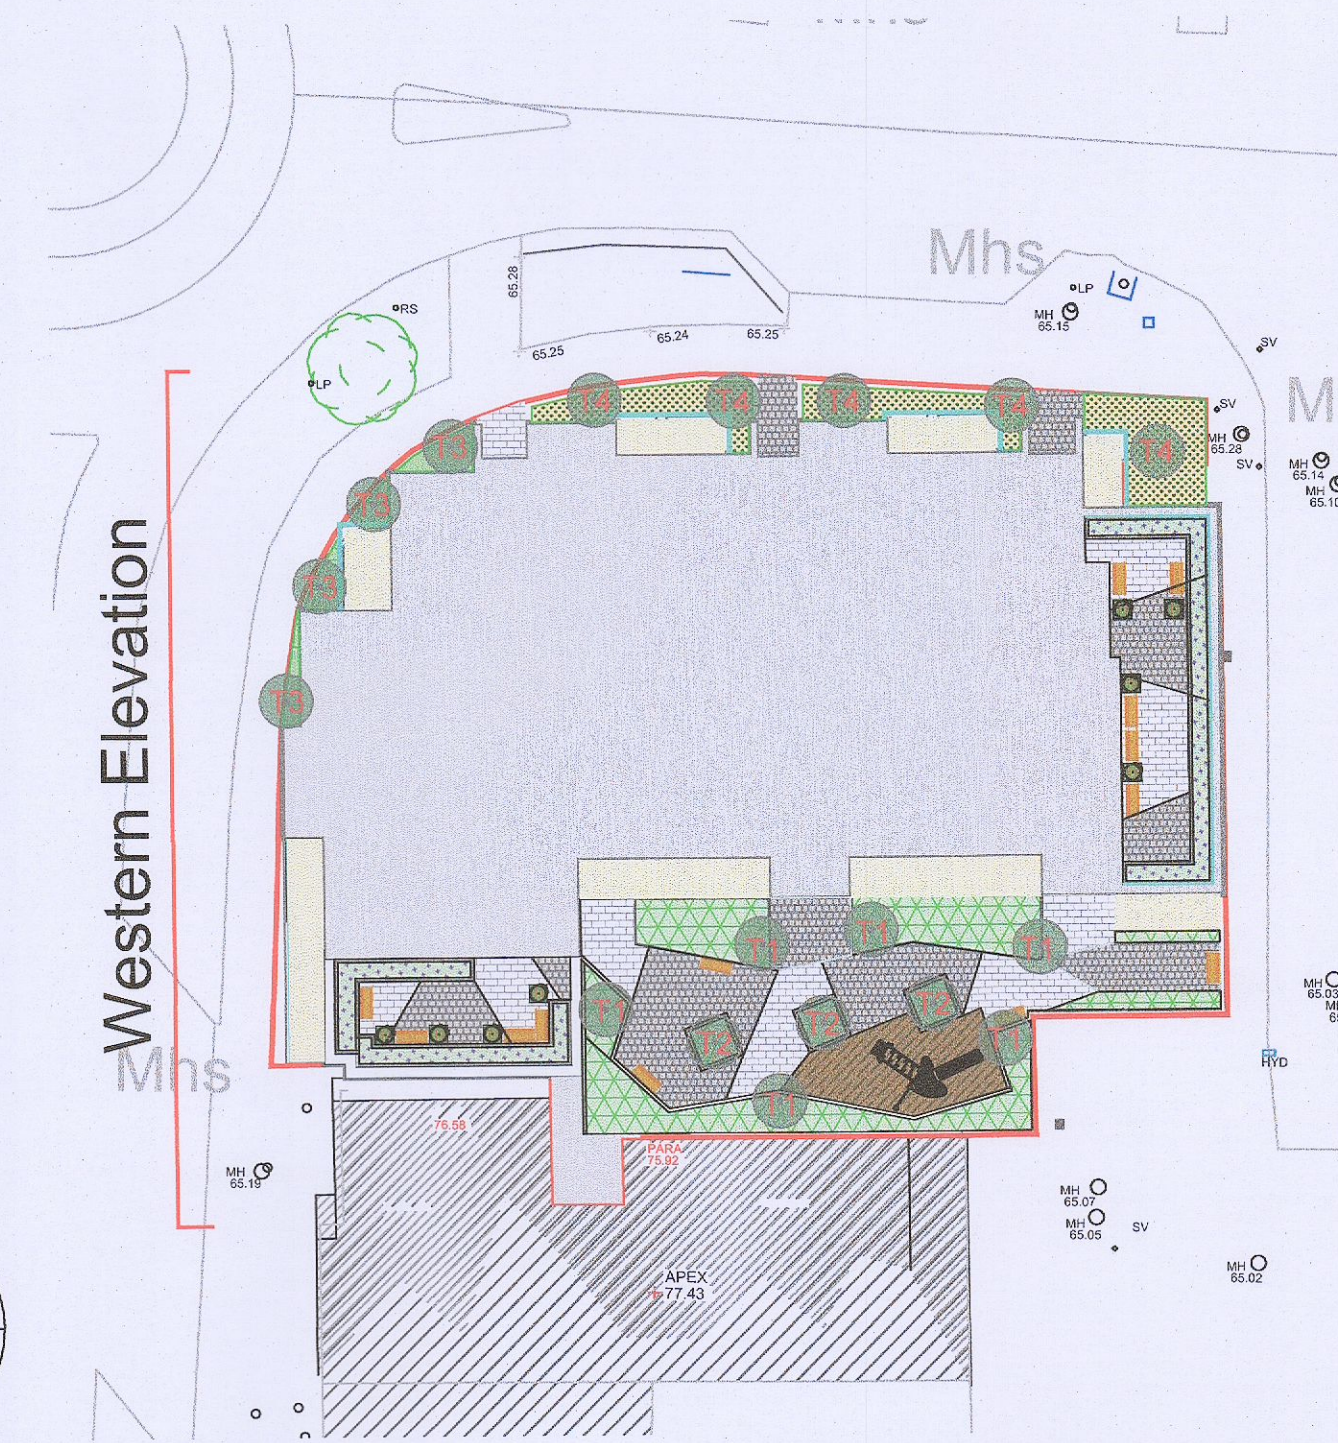

Western Elevation - sc. 1:100

Main Entrance to Apartments  
Western Elevation - sc. 1:50

Proposed Planting

Landscape Plan - sc. NTS

Project Title: <b>Proposed Mix Development at The Finches Development Co. Dublin.</b>					Client: <b>Old Nangor Road Ltd.</b>	Dwg No. DWG.4
Drawing Title: West Elevation Landscape Treatment					Scale: 1:250	
Job No. 1660					Date: 12/01/2023	
 <b>RMDA</b> LANDSCAPE ARCHITECTS + CONSULTANTS						
Ronan MacDiarmada + Associates Ltd. Landscape Architects and Consultants.					5 Tootenhill, Rathcoole, Co. Dublin tel: +353 1 412 4476 mob: 086 26 25 438 fax: +353 1 401 3748 e-mail: ronan@mda.ie	
D	12/01/2023	PL	RMD	RFI		
C	24/08/2022	JC	RMD	Revised layout for submission		
REV	DATE	BY	CHECKED	DESCRIPTION		