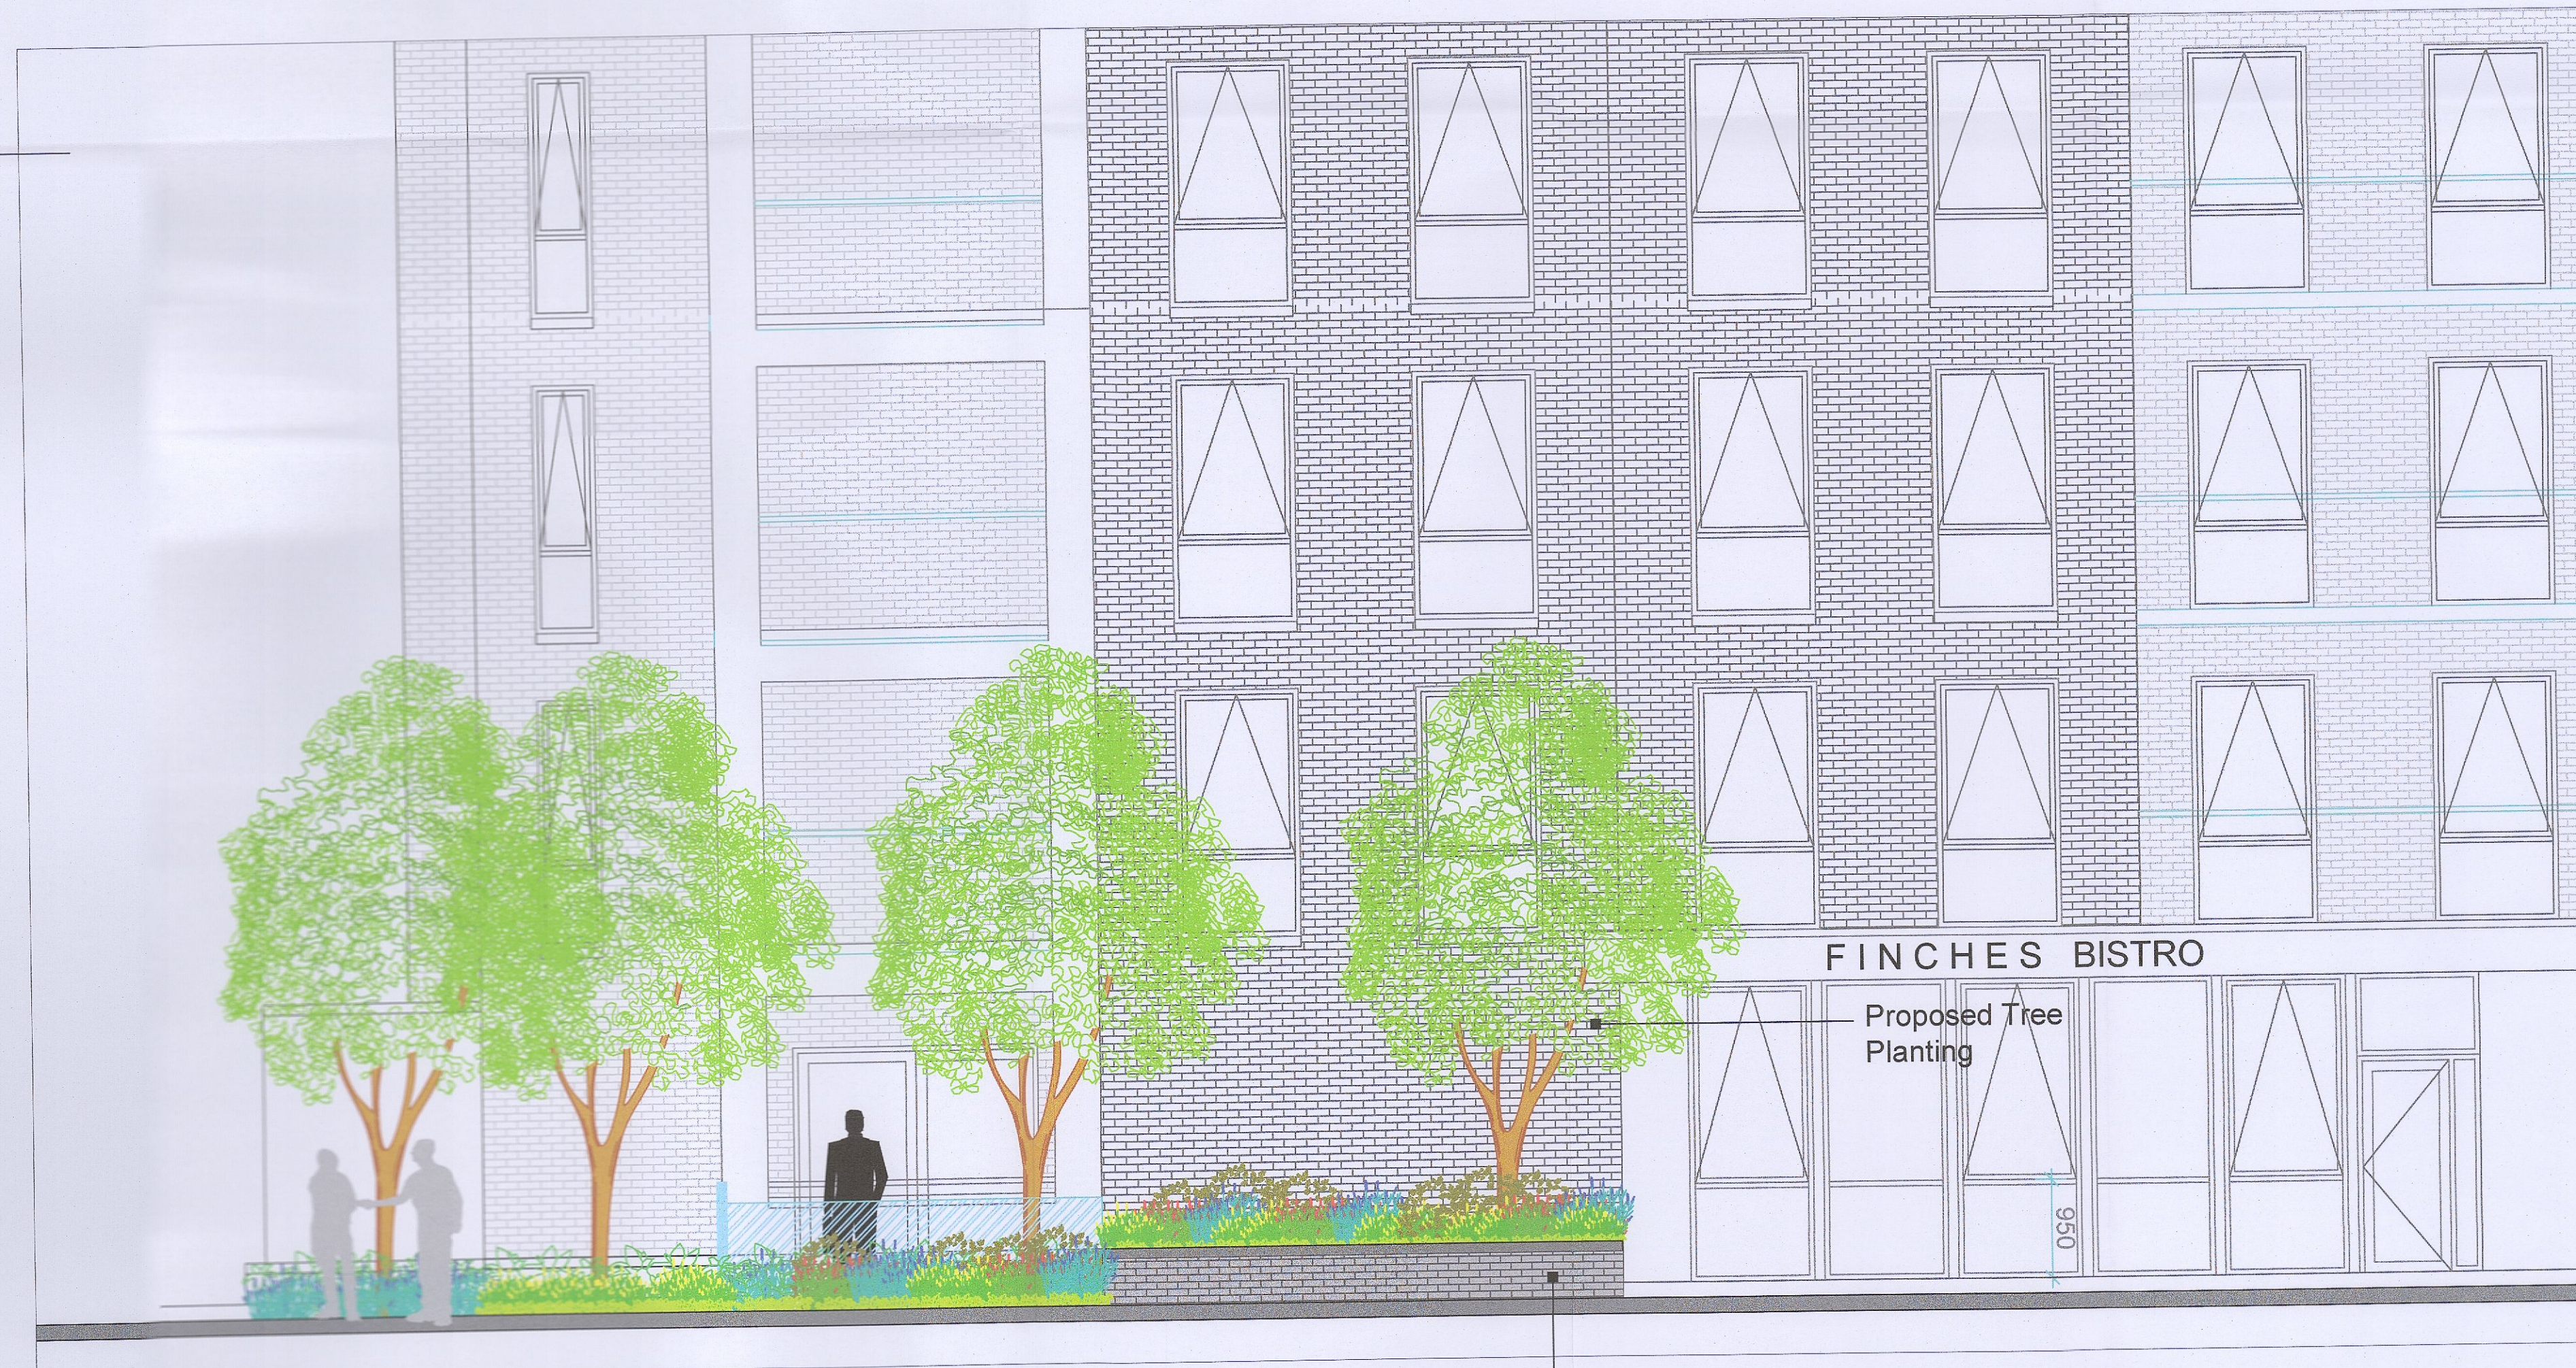

Western Elevation - sc. 1:100

Main Entrance to Apartments  
Western Elevation - sc. 1:50

Proposed Planting

Landscape Plan - sc. NTS

Project Title: <b>Proposed Mix Development at The Finches Development Co. Dublin.</b>					Client: <b>Old Nangor Road Ltd.</b>	Dwg No. DWG.4
Drawing Title: West Elevation Landscape Treatment					Scale: 1:250	
Job No. 1660					Date: 12/01/2023	
 <b>RMDA</b> LANDSCAPE ARCHITECTS + CONSULTANTS						
Ronan MacDiarmada + Associates Ltd. Landscape Architects and Consultants.					5 Tootenhill, Rathcoole, Co. Dublin tel: +353 1 412 4476 mob: 086 26 25 438 fax: +353 1 401 3748 e-mail: ronan@mda.ie	
D	12/01/2023	PL	RMD	RFI		
C	24/08/2022	JC	RMD	Revised layout for submission		
REV	DATE	BY	CHECKED	DESCRIPTION		