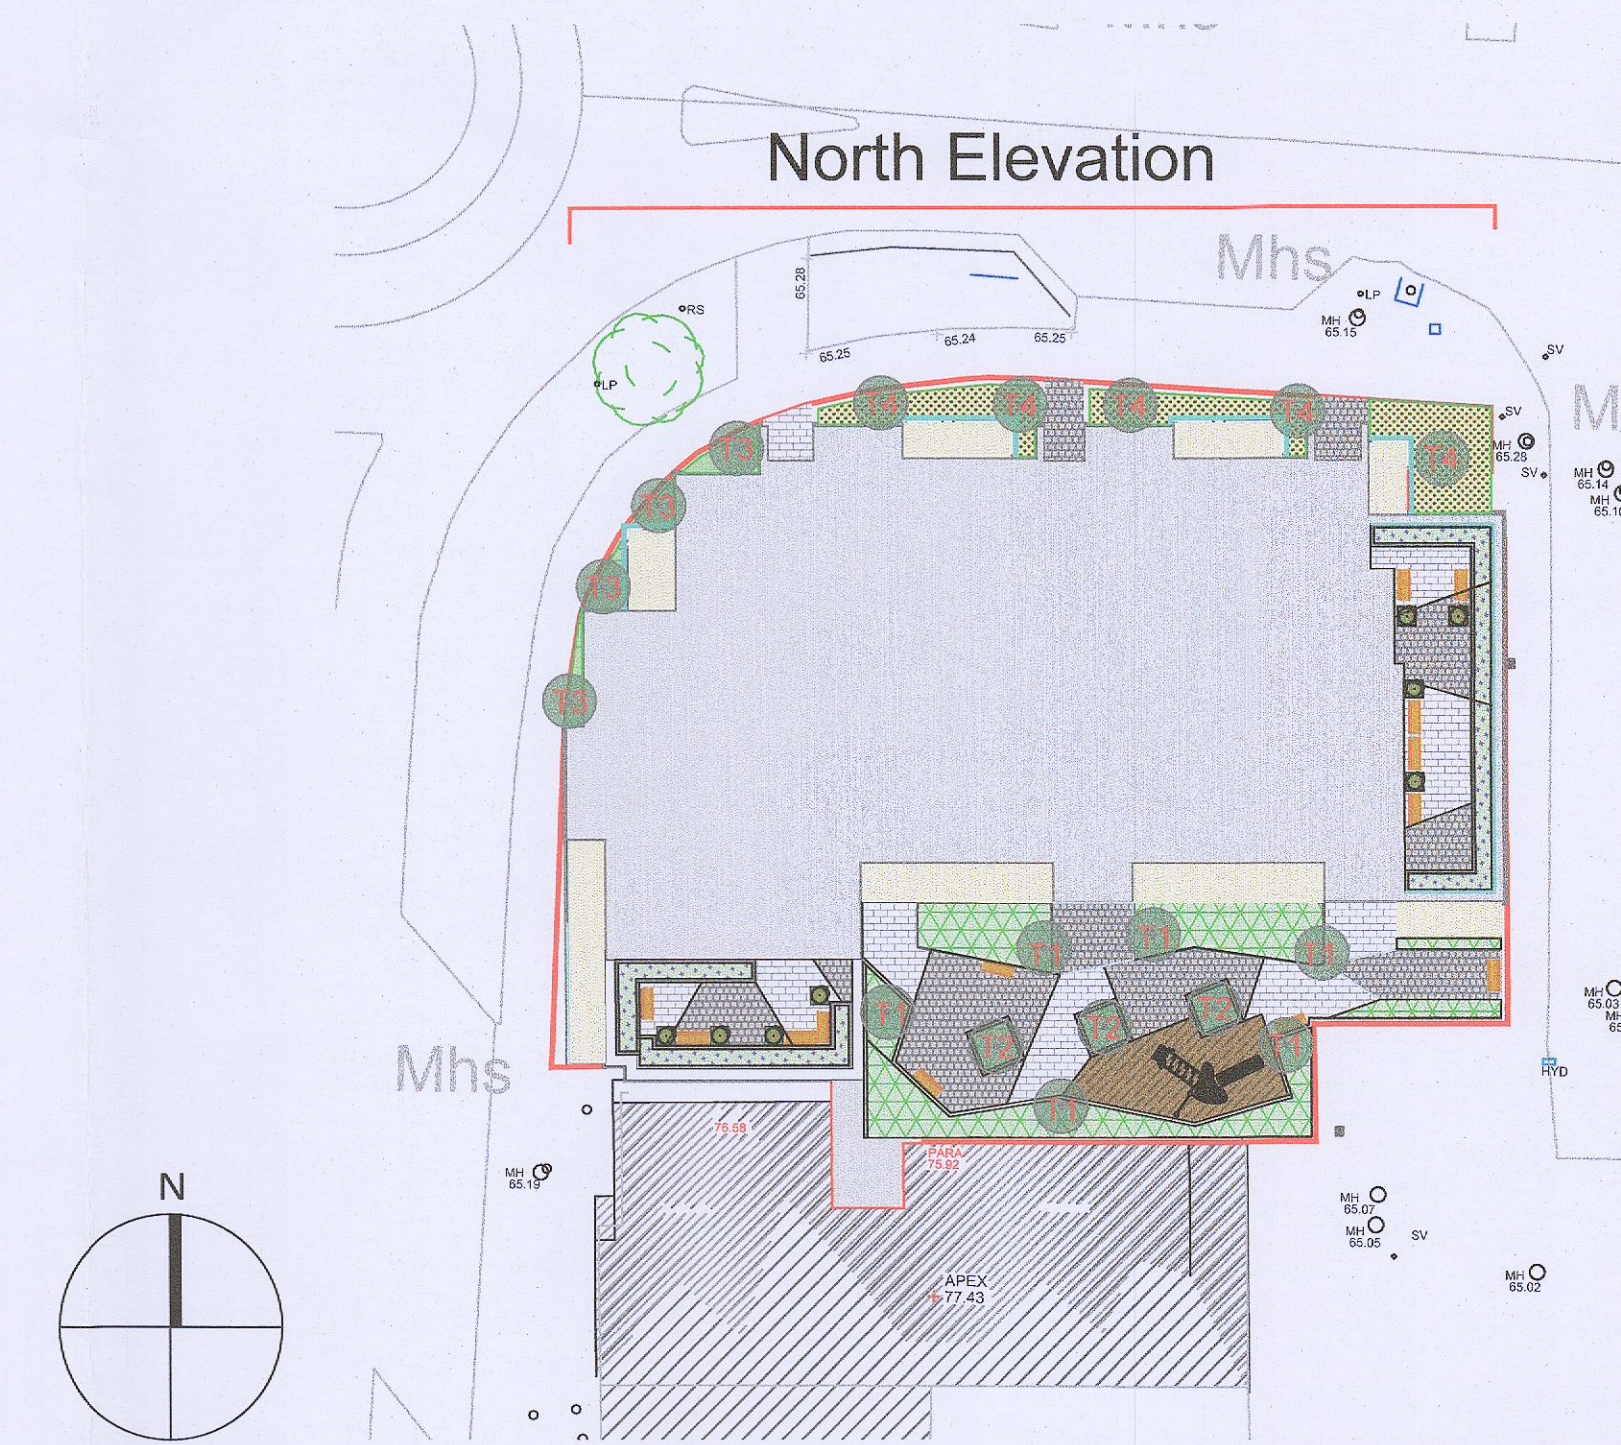

Northern Elevation - sc. 1:100

Main Entrance to Apartments
Northern Elevation - sc. 1:50

Proposed Raised
Planter with
Pollinator friendly
planting

Proposed Tree
Planting

Landscape Plan - sc. NTS

Project Title: Proposed Mix Development at The Finches Development Co. Dublin.					Client: Old Nangor Road Ltd.		Dwg No DWG.3	
Drawing Title: North Elevation Landscape Treatment					Scale: 1:250			
Job No. 1680					Date: 12/01/2023			
					 RMDA LANDSCAPE ARCHITECTS + CONSULTANTS 5 Tootenhill, Rathcoole, Co. Dublin tel: +353 1 412 4476 mob: 086 26 25 438 fax: +353 1 401 3748 e-mail: ronan@rmda.ie			
D	12/01/2023	PL	RMD	RFI				
C	24/08/2022	JC	RMD	Revised layout for submission				
REV	DATE	BY	CHECKED	DESCRIPTION				
This Drawing is Copyright ©								