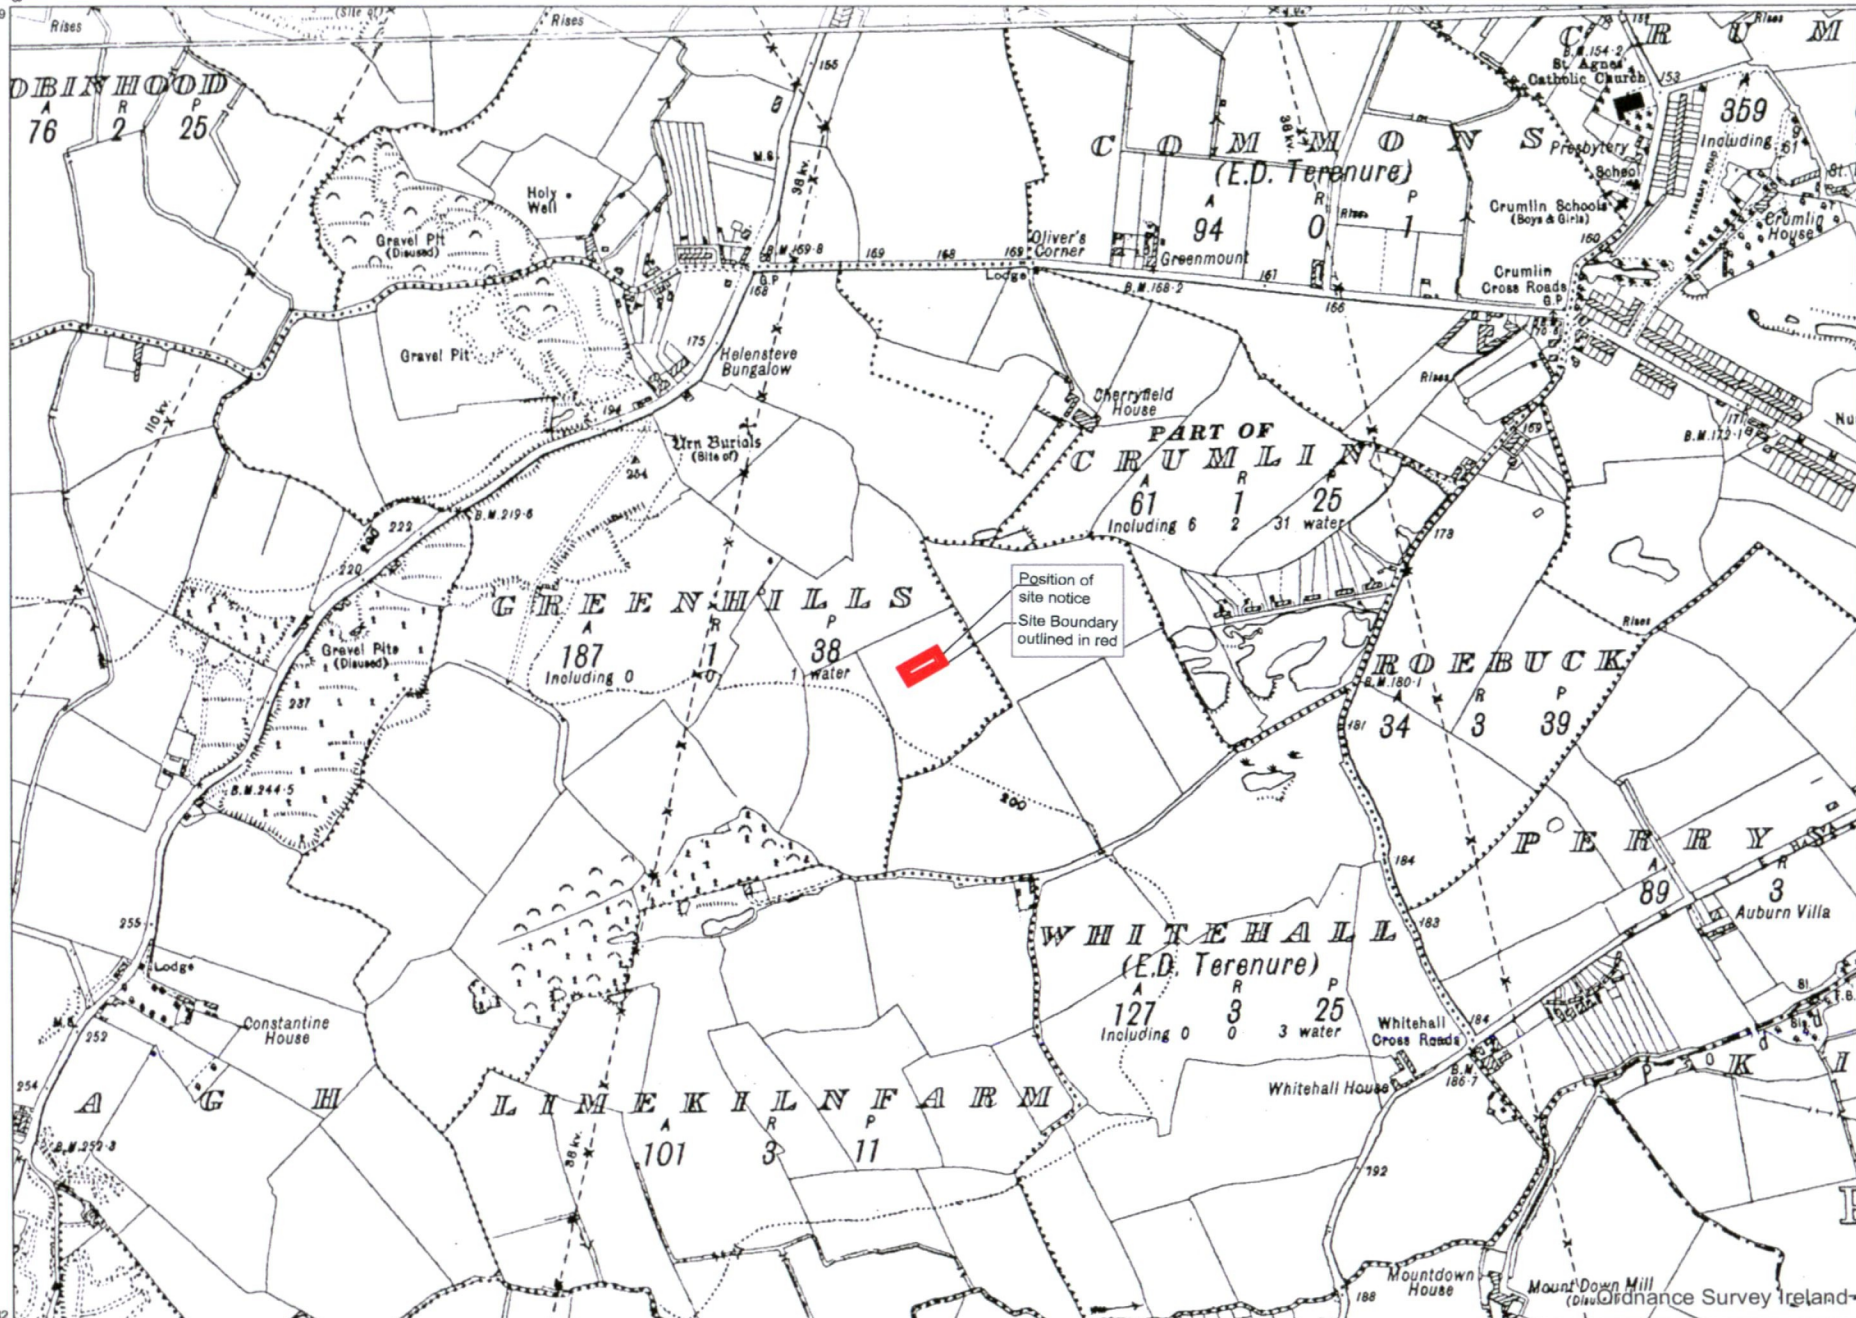

# Site Location Map

**CENTRE COORDINATES:**  
ITM 711289,730391

**PUBLISHED:** 09/12/2022  
**ORDER NO.:** 50307239\_1

**MAP SERIES:** 6 Inch Raster  
**MAP SHEETS:** DN018, DN022

**COMPILED AND PUBLISHED BY:**  
Ordnance Survey Ireland,  
Phoenix Park,  
Dublin 8,  
Ireland.

The representation on this map of a road, track or footpath is not evidence of the existence of a right of way.

Ordnance Survey maps never show legal property boundaries, nor do they show ownership of physical features.

**OUTPUT SCALE: 1:10,560**

**CAPTURE RESOLUTION:**  
The map objects are only accurate to the resolution at which they were captured. Output scale is not indicative of data capture scale. Further information is available at: <http://www.osi.ie>; search 'Capture Resolution'