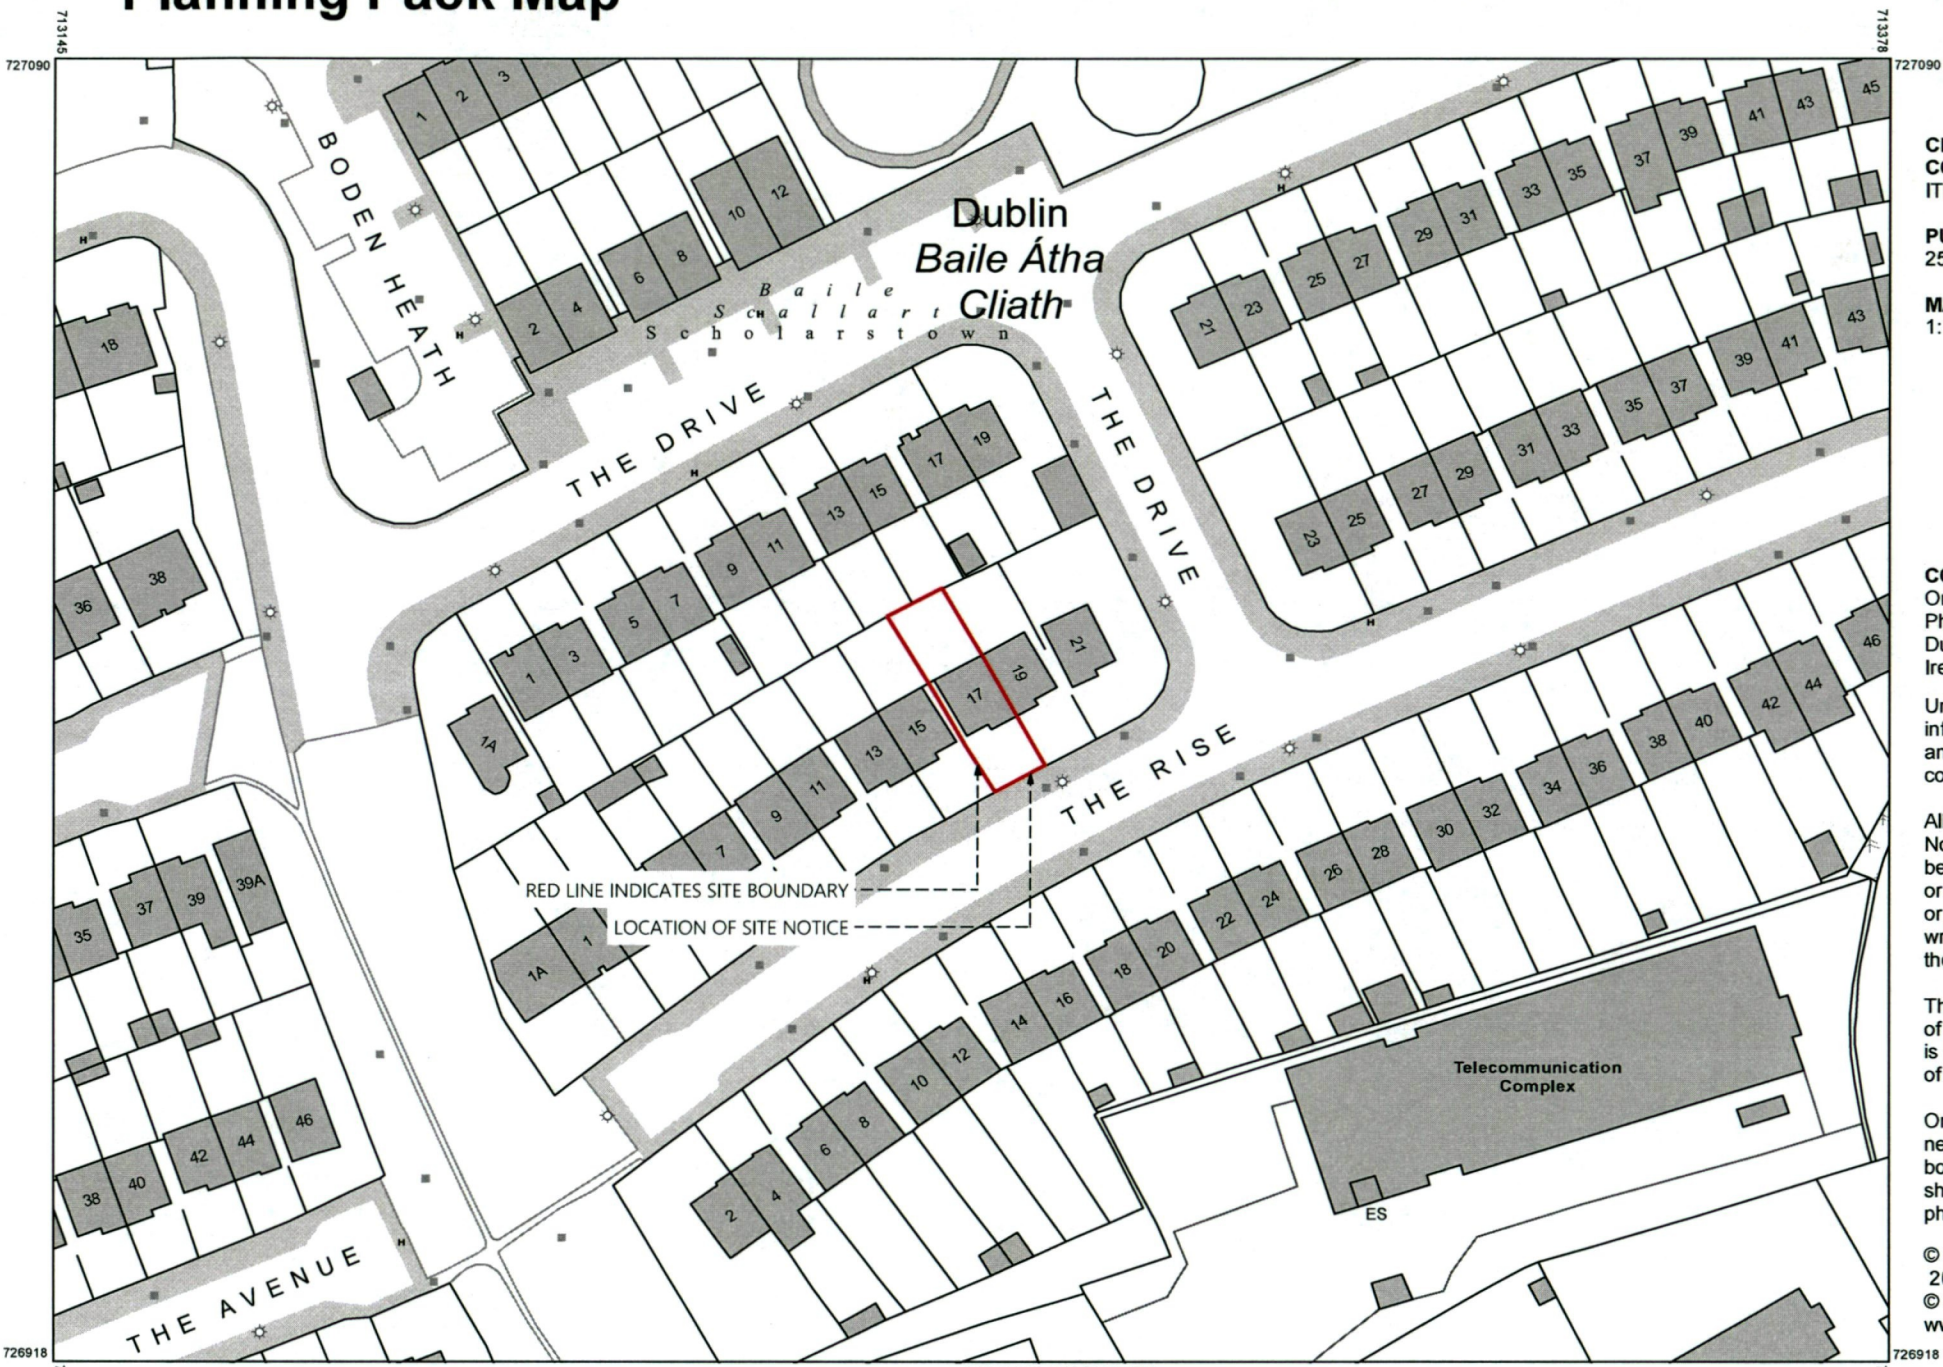

# Planning Pack Map

**CENTRE COORDINATES:**  
ITM 713262,727004

**PUBLISHED:** 25/10/2022  
**ORDER NO.:** 50298837\_1

**MAP SERIES:** 1:1,000  
**MAP SHEETS:** 3391-17

**COMPILED AND PUBLISHED BY:**  
Ordnance Survey Ireland,  
Phoenix Park,  
Dublin 8,  
Ireland.

The representation on this map of a road, track or footpath is not evidence of the existence of a right of way.

Ordnance Survey maps never show legal property boundaries, nor do they show ownership of physical features.