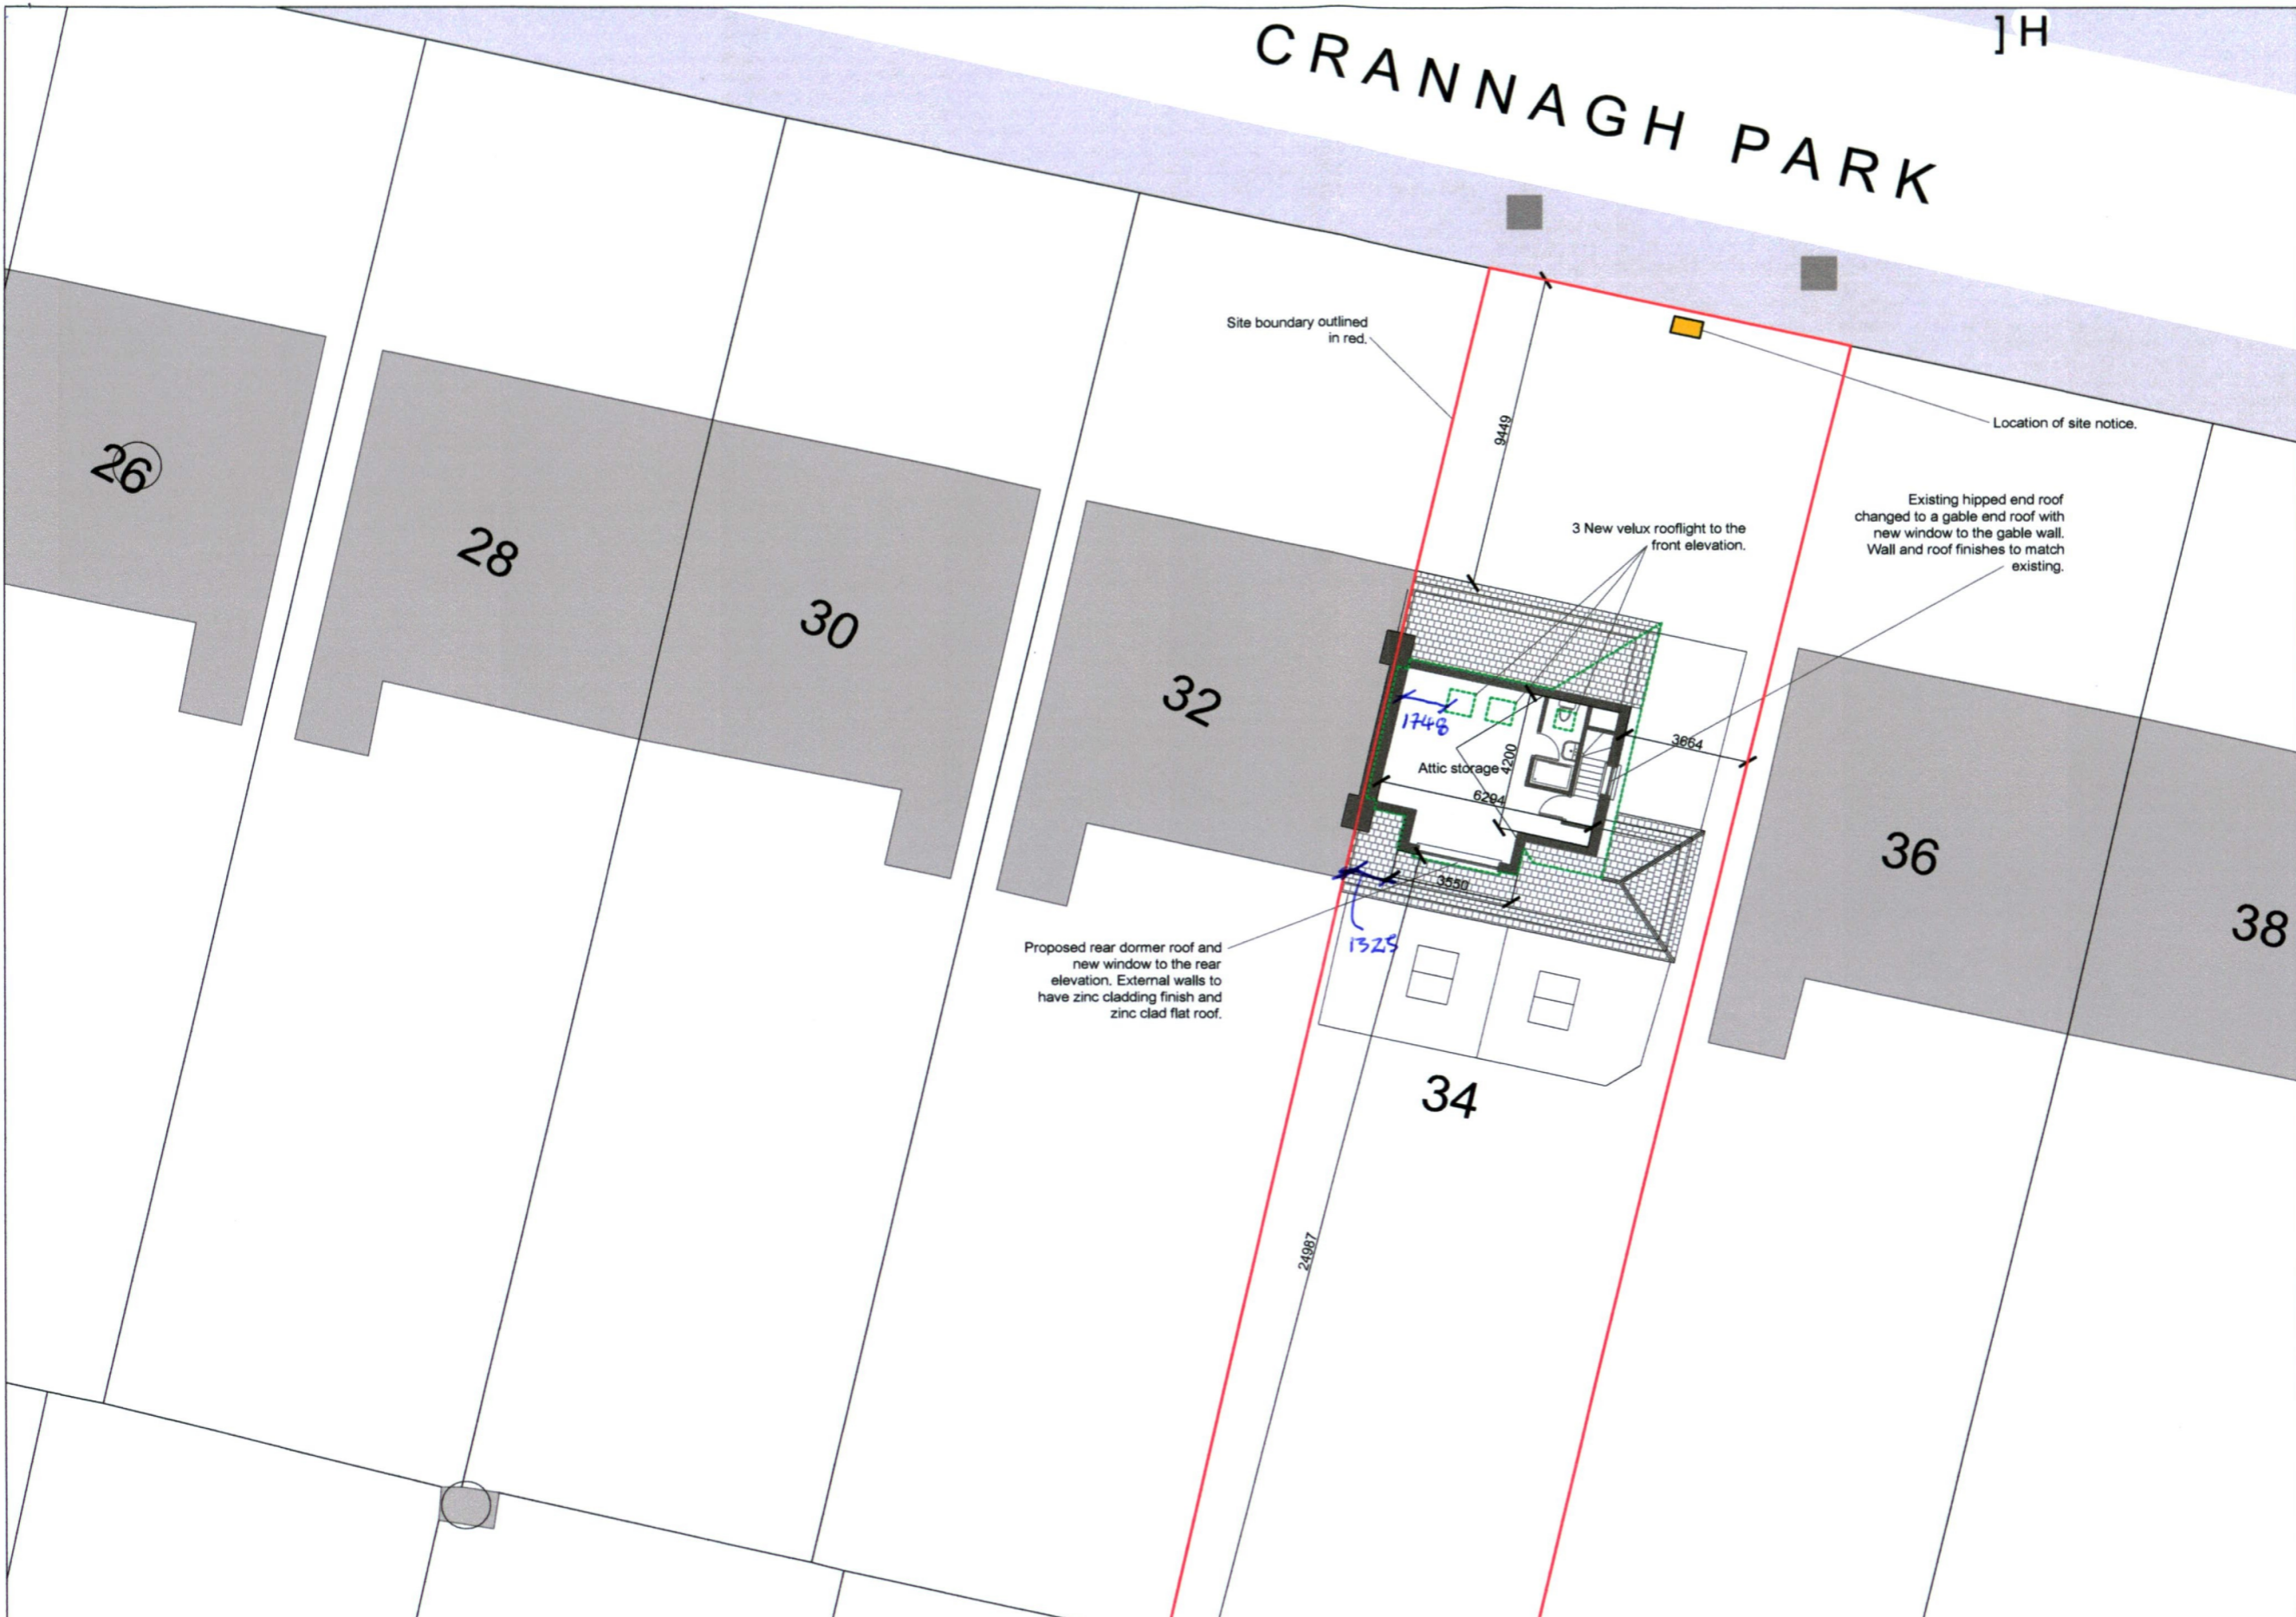

# CRANNAGH PARK

]H

Site Layout Plan

Site outlined in Red  
Extent of application OUTLINED in Green

Note: No scaled measurements to be taken from this drawing, all dimensions to be checked on site.  
Scales are indicative only and can vary with different printing and photocopying methods. This is not a construction document.  
Reproduction and distribution without written permission is prohibited

Project Permission For an Attic Conversion to No 34 Crannagh Park, Rathfarnham, Dublin 14		Drawings prepared by <b>Ian Furlong</b> DESIGN & DRAFTING SERVICES	
Drawing Title Site Layout Plan		Ayle, Cappawhite, County Tipperary	
Job No 22.41	Drawg No PL-002	Plot Date Dec 2022	Phone :- 086 3080782
Ref Drawg	Drn Ian Furlong	Date Dec 2022	E Mail :- ianfurlong_5@hotmail.com
Scale 1: 200	Chkd		