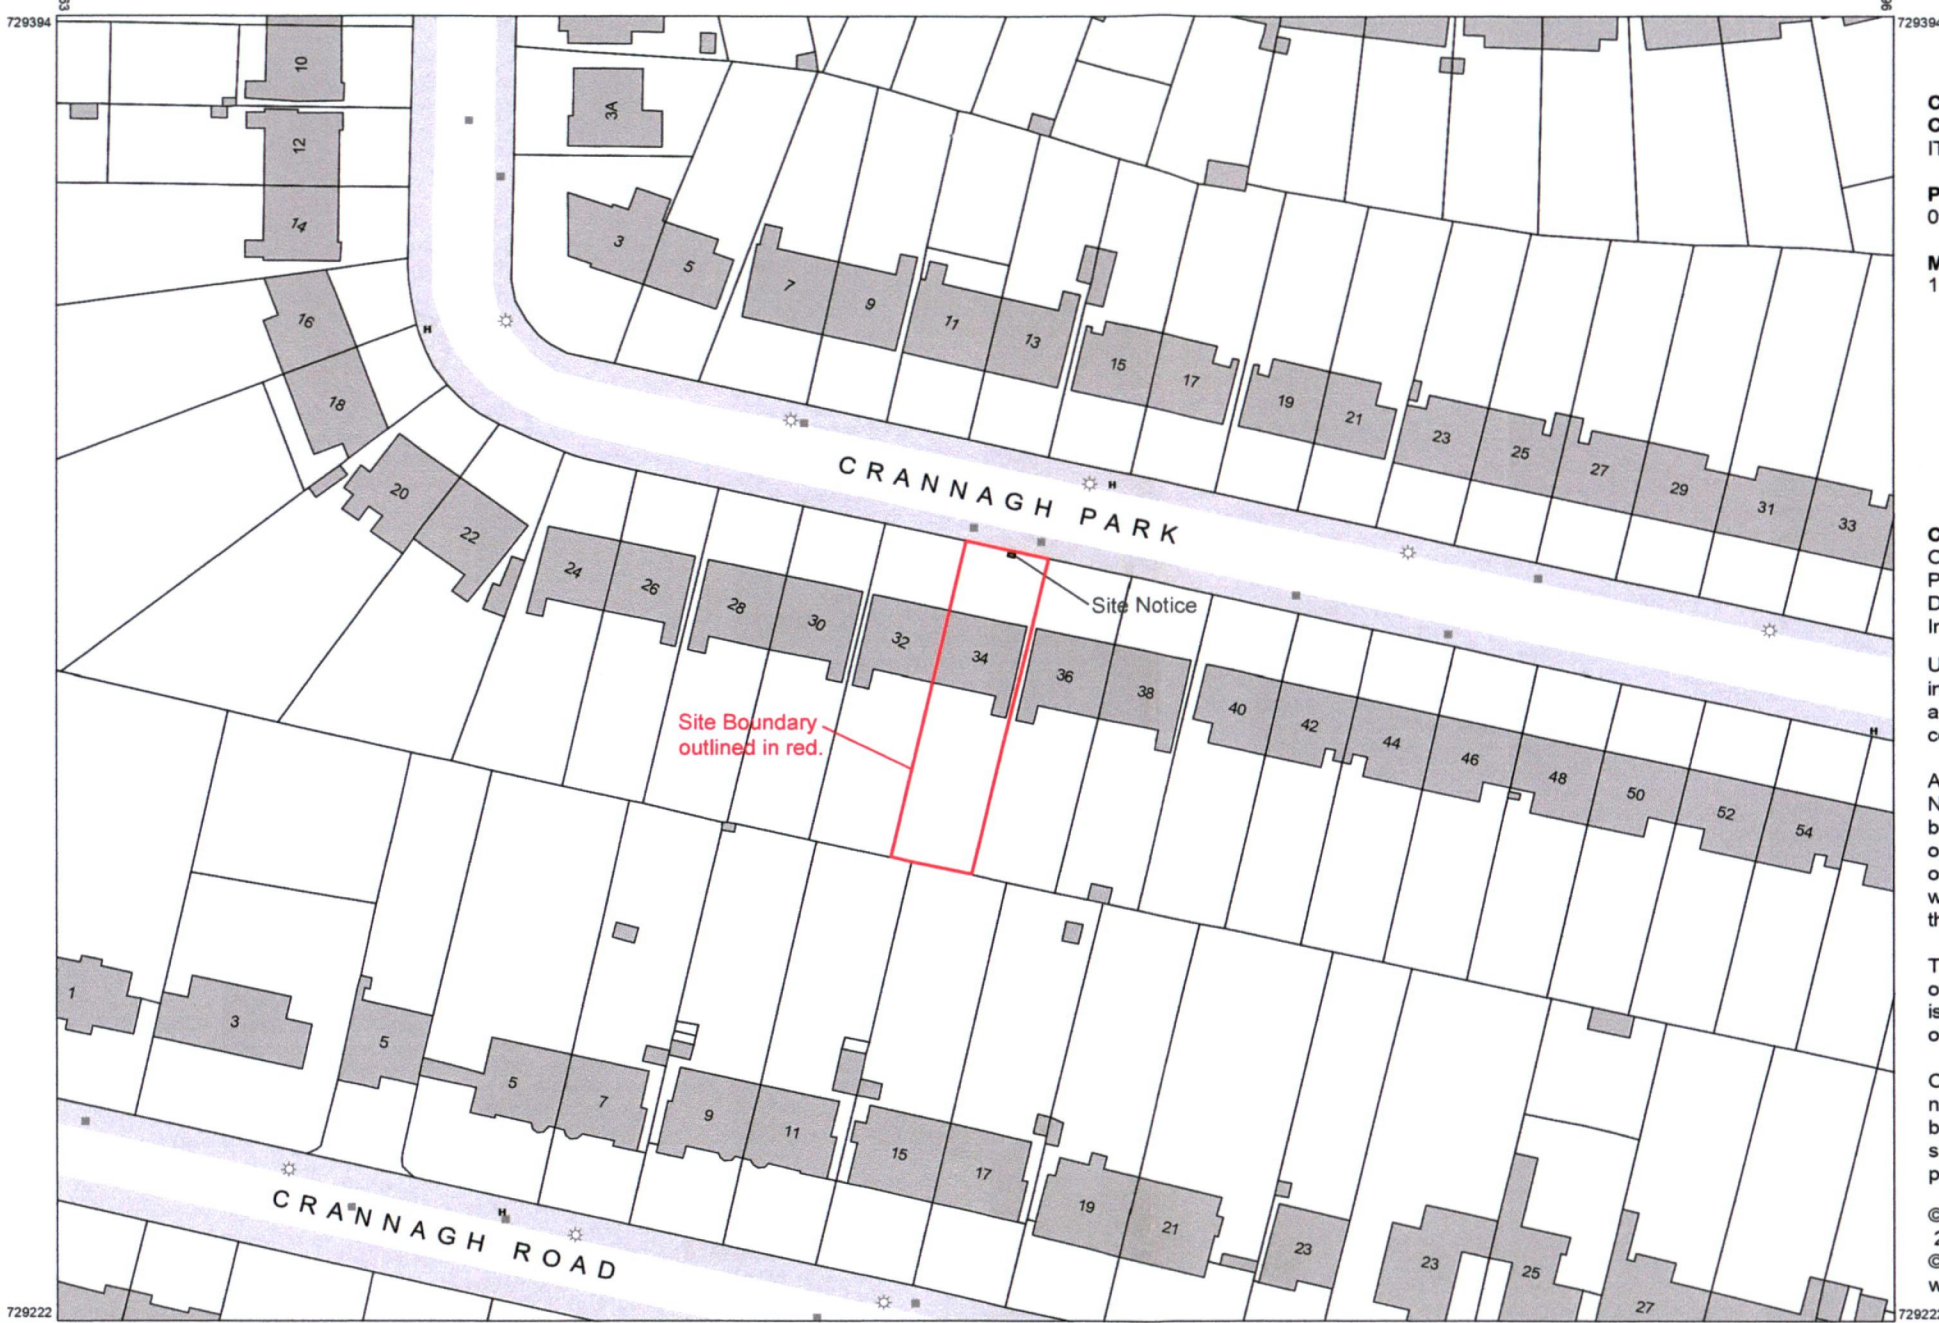

Planning Pack Map

CENTRE COORDINATES:
ITM 714680,729308

PUBLISHED: 09/11/2022

ORDER NO.: 50301764_2

MAP SERIES: 1:1,000

MAP SHEETS: 3328-24

COMPILED AND PUBLISHED BY:
Ordnance Survey Ireland,
Phoenix Park,
Dublin 8,
Ireland.

The representation on this map of a road, track or footpath is not evidence of the existence of a right of way.

Ordnance Survey maps never show legal property boundaries, nor do they show ownership of physical features.

© Suirbhéireacht Ordanáis Éireann, 2022
© Ordnance Survey Ireland, 2022
www.osi.ie/copyright

LEGEND:
<http://www.osi.ie>;
search 'Large Scale Legend'

OUTPUT SCALE: 1:1,000

CAPTURE RESOLUTION:
The map objects are only accurate to the resolution at which they were captured. Output scale is not indicative of data capture scale. Further information is available at: <http://www.osi.ie>; search 'Capture Resolution'