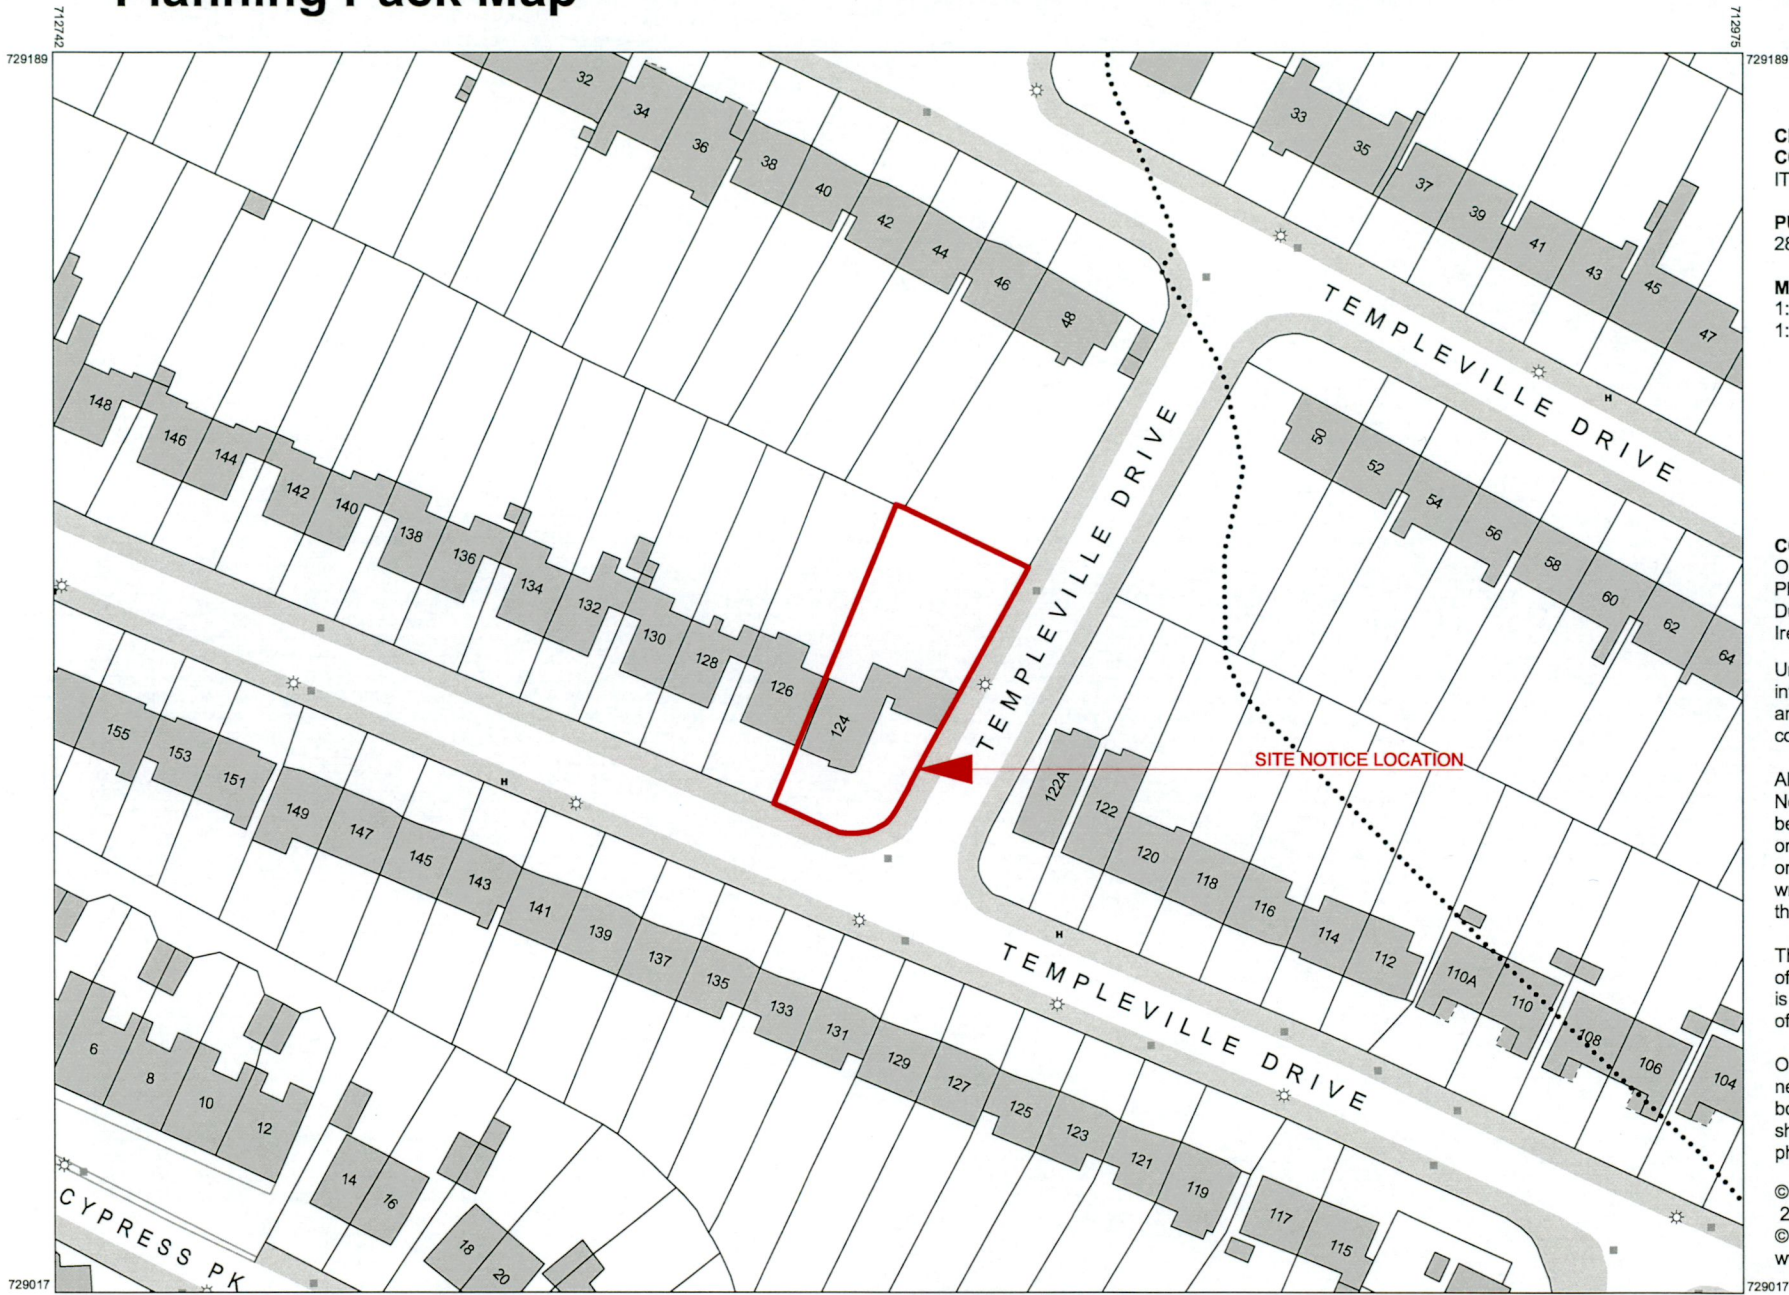

Planning Pack Map

CENTRE COORDINATES:
ITM 712859,729103

PUBLISHED: 28/09/2022
ORDER NO.: 50293810_1

MAP SERIES: 1:1,000
MAP SHEETS: 3328-22, 3391-02

COMPILED AND PUBLISHED BY:
Ordnance Survey Ireland,
Phoenix Park,
Dublin 8,
Ireland.

The representation on this map
of a road, track or footpath
is not evidence of the existence
of a right of way.

Ordnance Survey maps
never show legal property
boundaries, nor do they
show ownership of
physical features.

© Suirbhéireacht Ordnáis Éireann,
2022
© Ordnance Survey Ireland, 2022
www.osi.ie/copyright

OUTPUT SCALE: 1:1,000

CAPTURE RESOLUTION:
The map objects are only accurate to the
resolution at which they were captured.
Output scale is not indicative of data capture scale.
Further information is available at:
<http://www.osi.ie>; search 'Capture Resolution'