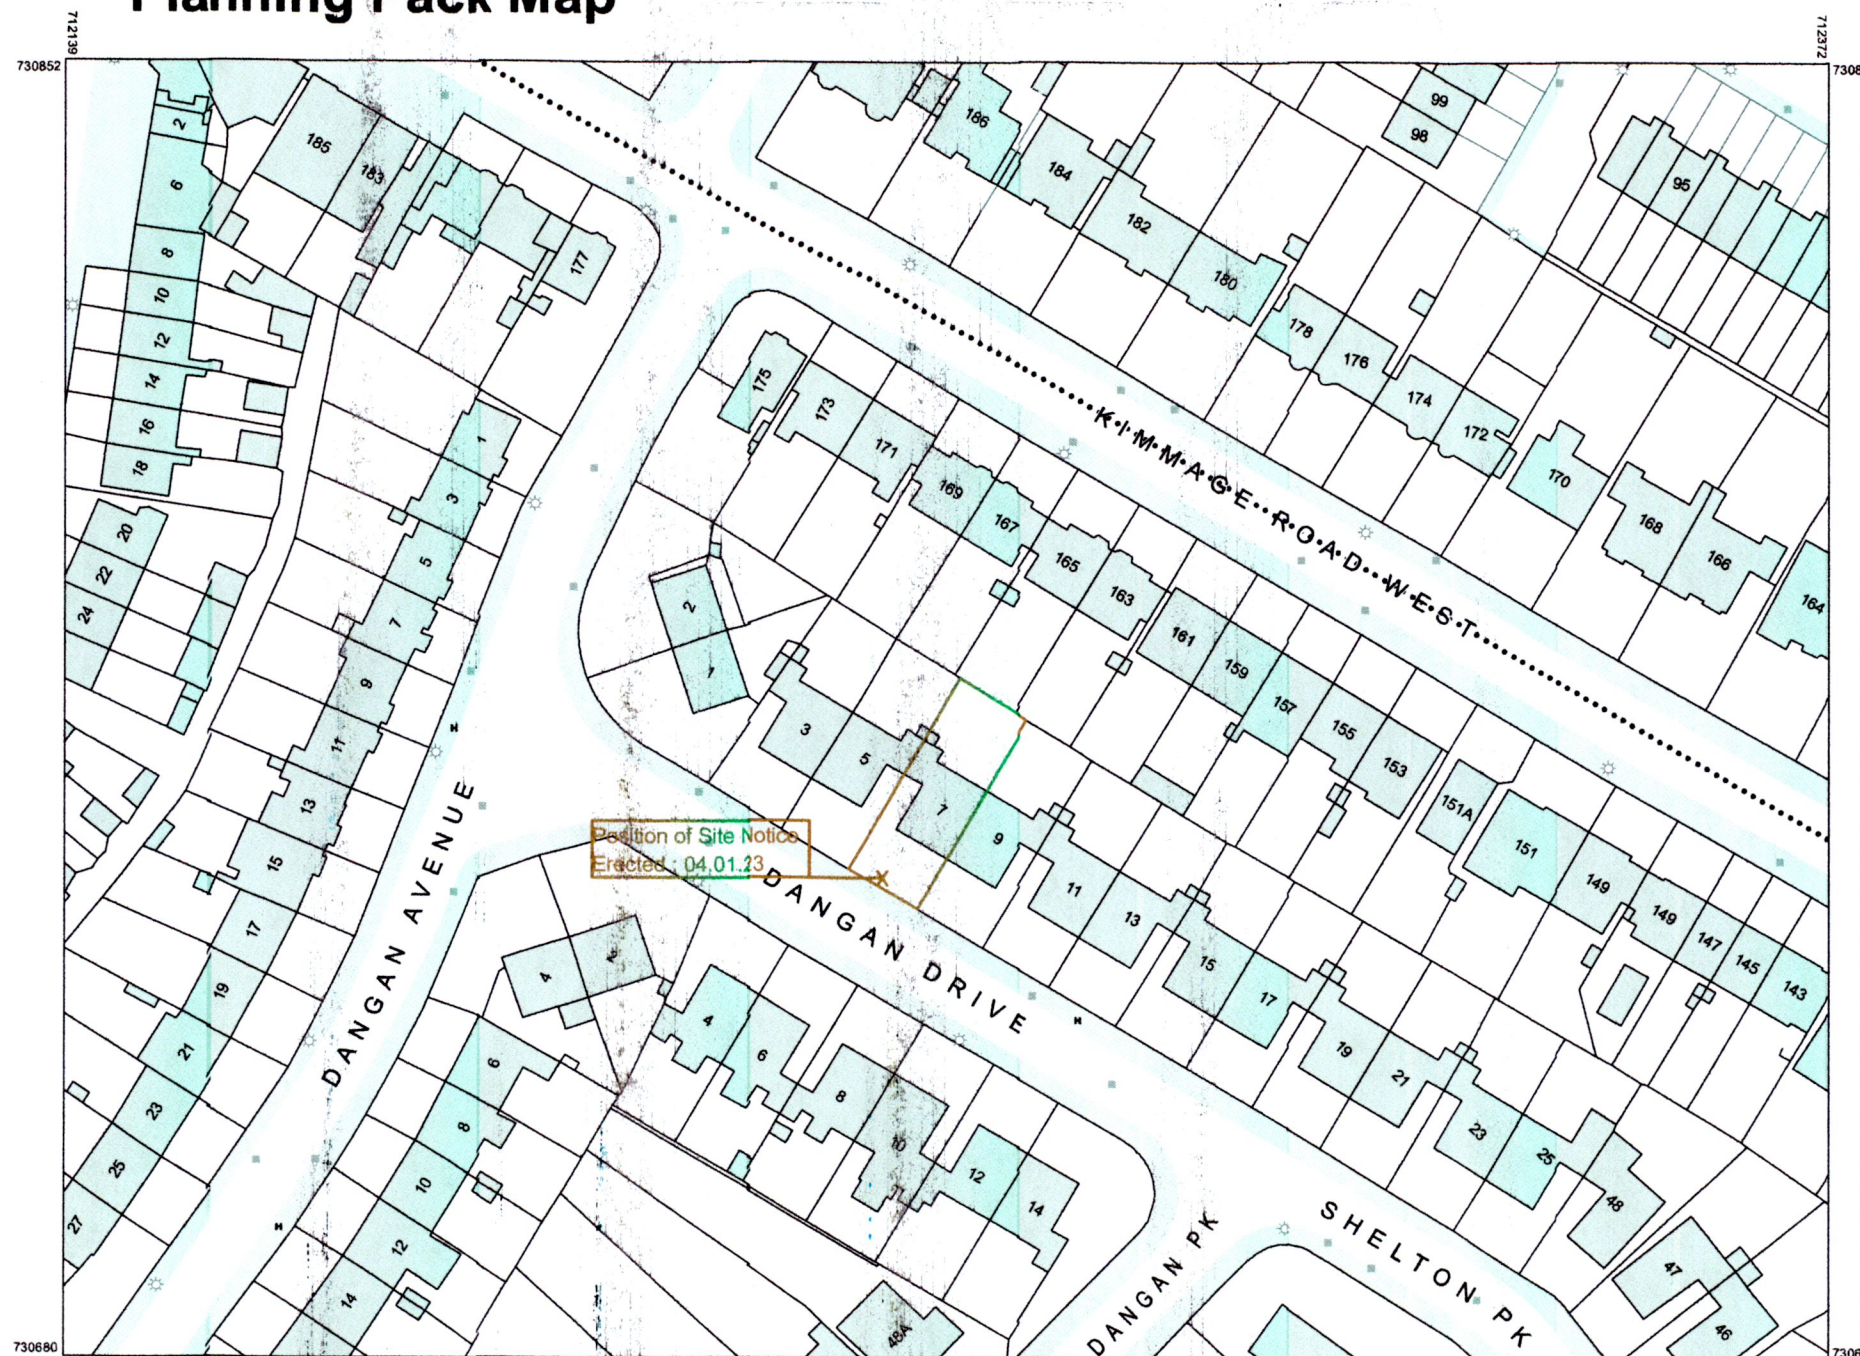

The representation on this map of a road, track or footpath is not evidence of the existence of a right of way.

Ordnance Survey maps never show legal property boundaries, nor do they show ownership of physical features.

Position of Site Notice  
Erected: 04.01.23

OUTPUT SCALE: 1:1,000

**CAPTURE RESOLUTION:**  
The map objects are only accurate to the resolution at which they were captured. Output scale is not indicative of data capture scale. Further information is available at: <http://www.osi.ie>; search 'Capture Resolution'

### Site Location Plan

file	2022_12_15_PLA_01.pln	Plan-Nr.	A-01.1
scale	1:1000	paper	a3
Date	December 2022		