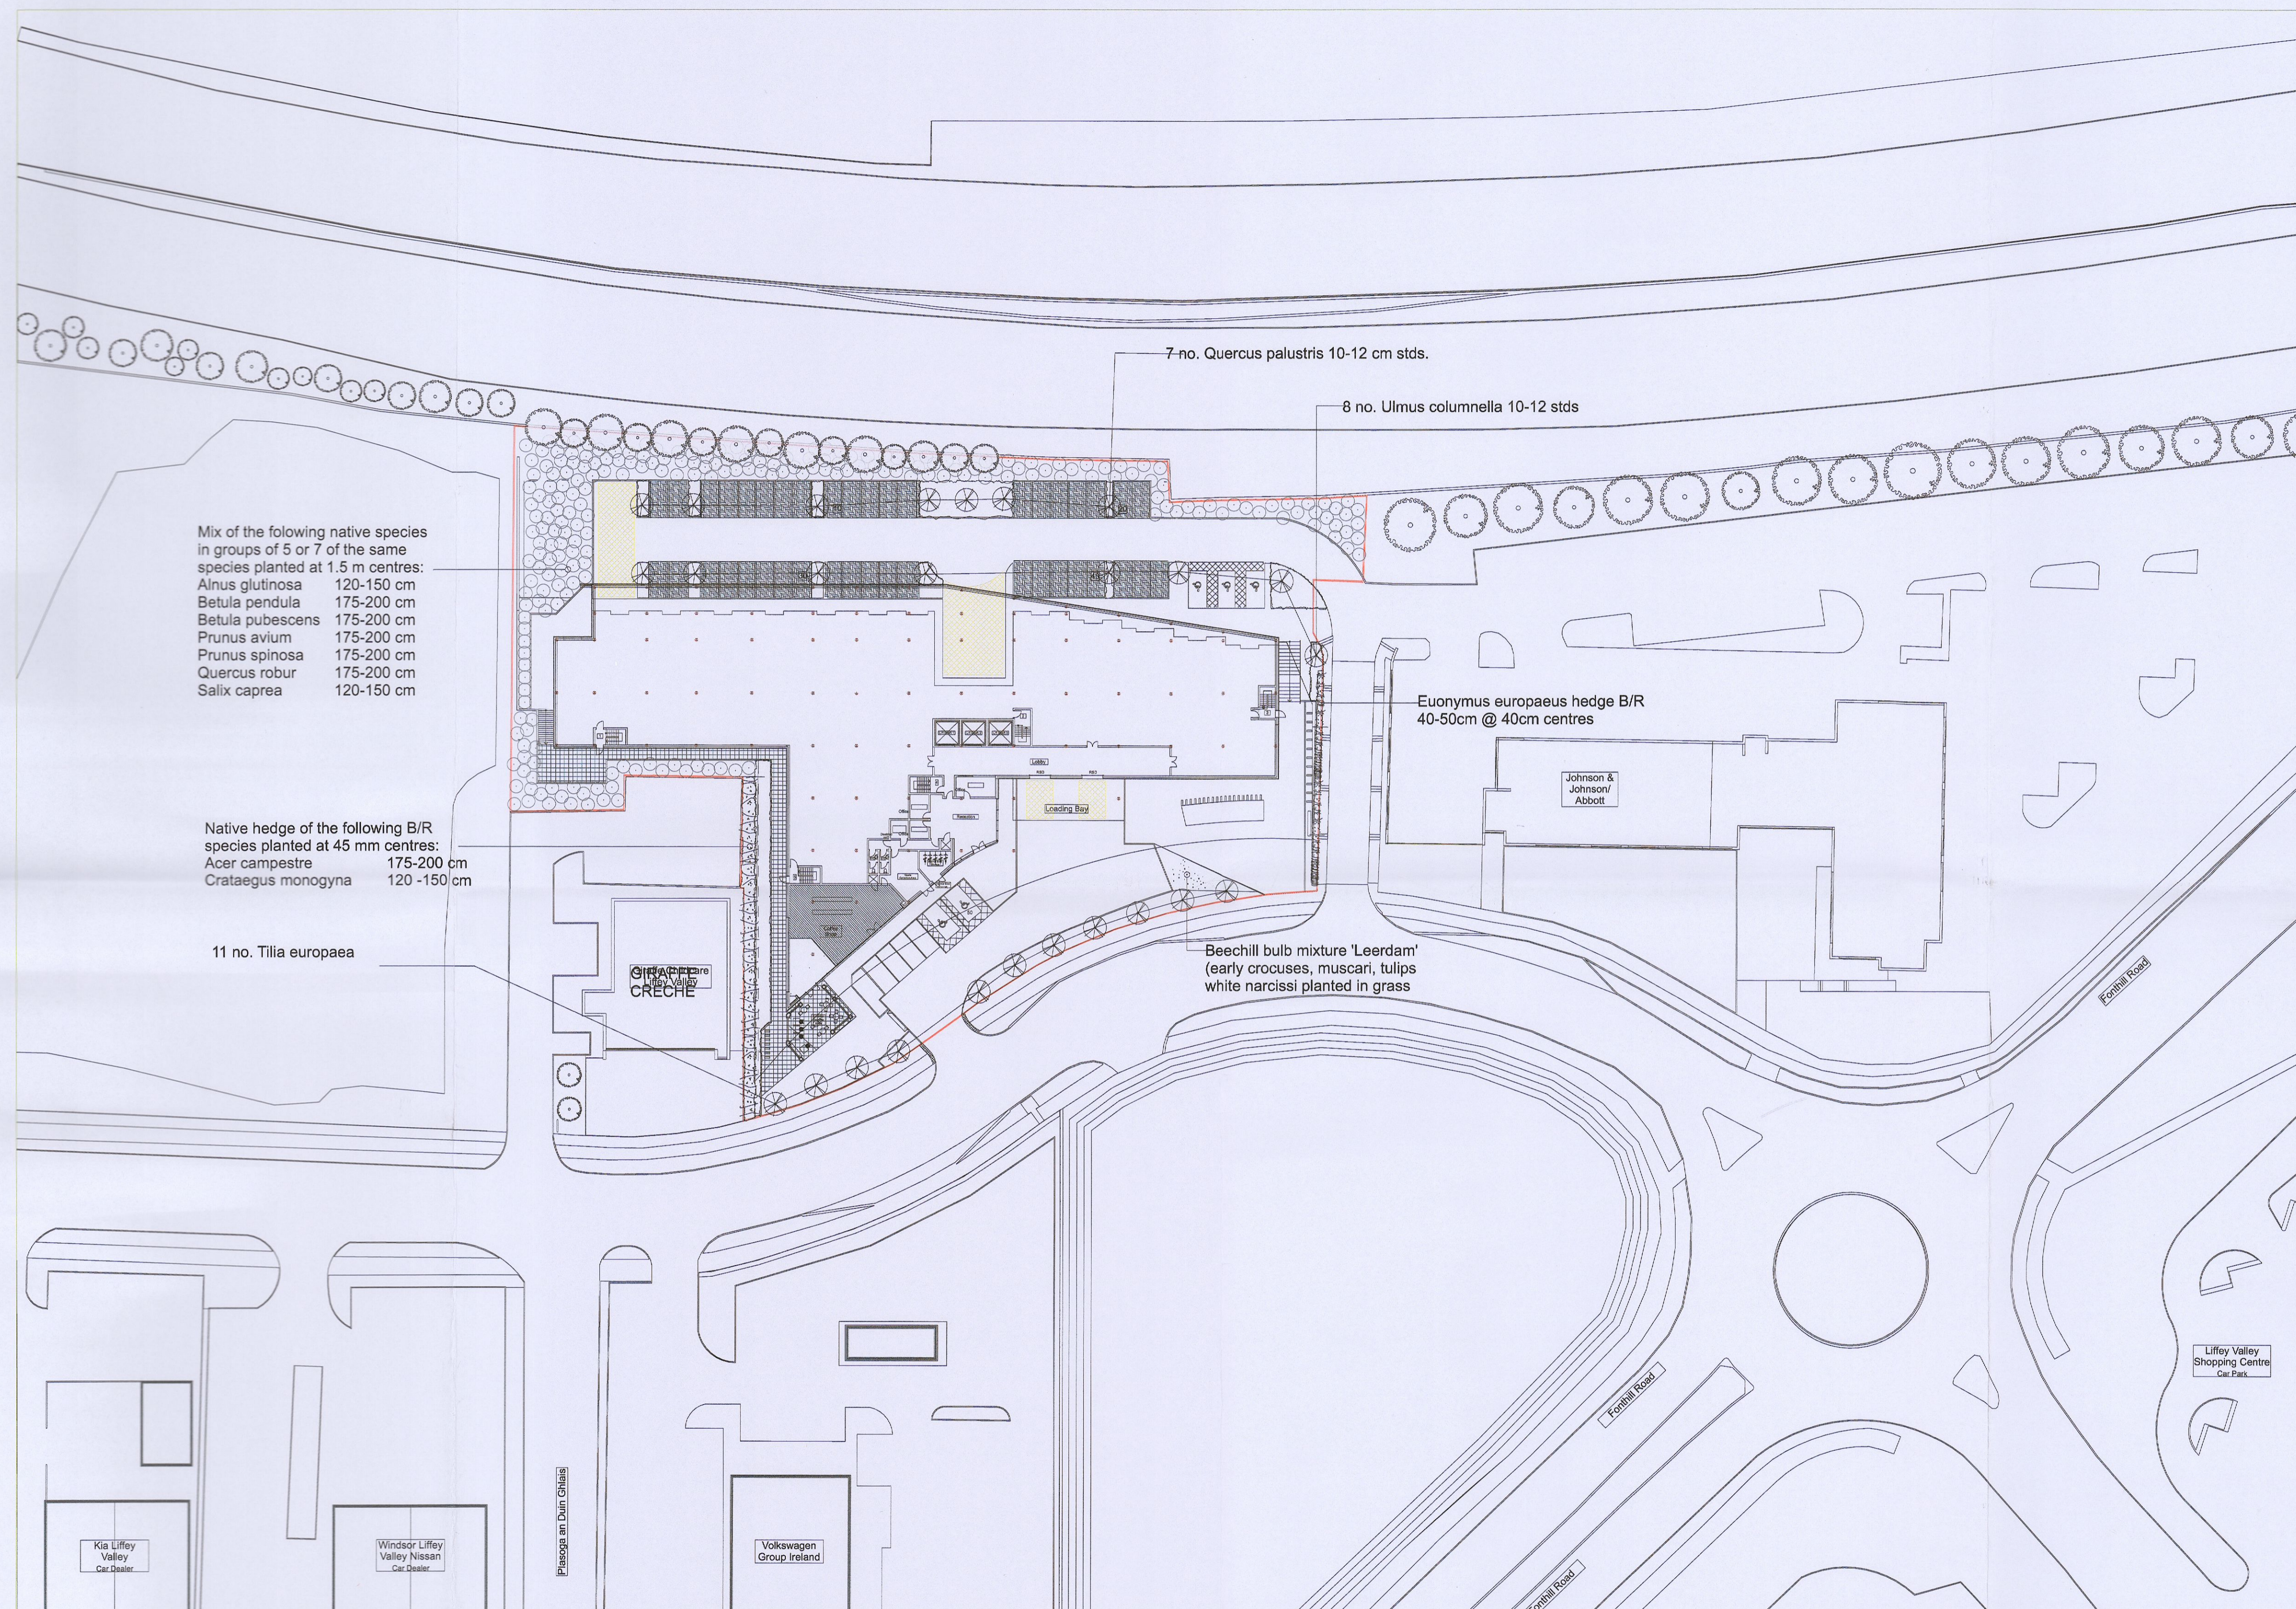

Revision	Date	Description
-	-/-/2016	-

Mix of the following native species in groups of 5 or 7 of the same species planted at 1.5 m centres:

Alnus glutinosa	120-150 cm
Betula pendula	175-200 cm
Betula pubescens	175-200 cm
Prunus avium	175-200 cm
Prunus spinosa	175-200 cm
Quercus robur	175-200 cm
Salix caprea	120-150 cm

Native hedge of the following B/R species planted at 45 mm centres:

Acer campestre	175-200 cm
Crataegus monogyna	120-150 cm

11 no. Tilia europaea

7-no. Quercus palustris 10-12 cm stds.

8 no. Ulmus columnella 10-12 stds

Euonymus europaeus hedge B/R 40-50cm @ 40cm centres

Beechill bulb mixture 'Leerdam' (early crocuses, muscari, tulips white narcissi planted in grass)

Site Boundary =

Proposed Site Plan - 1:500

**STATUS: For Additional Information**

PROJECT	U Store-It, Liffey Valley, Dublin 22		
CLIENT	Seamus Lonergan		
DRAWING	Proposed Landscaping Plan		
DRAWN BY	CHECKED BY	SCALE	AMENDED BY
	K. McDermott	1:500	
CAD REF:	PROJ. NO. - STATUS - DRG. NO.	ISSUED ON	REVISION
2004-PLA	2004-PLA-100	13/01/22	-