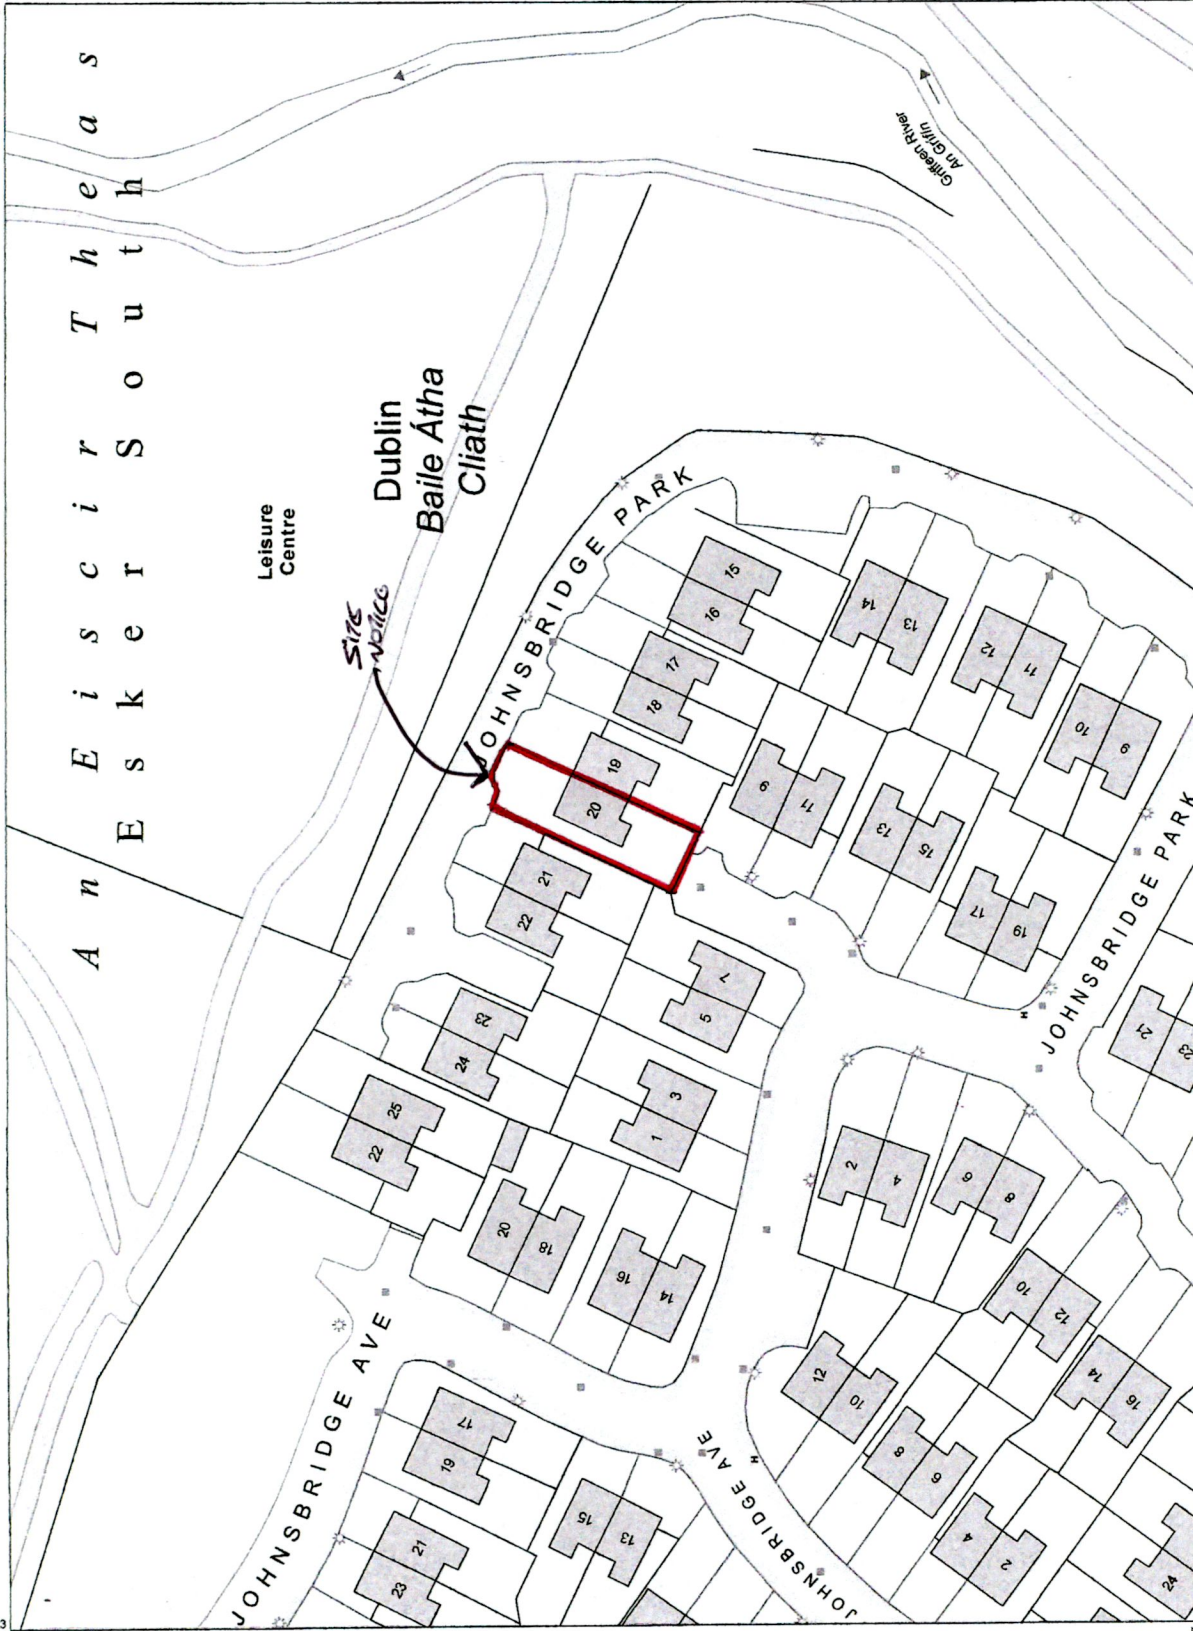

Planning Pack Map

CENTRE COORDINATES:
ITM 703740,733523

PUBLISHED: 05/12/2022 **ORDER NO.:** 50306297_1

MAP SERIES: 1:1,000 **MAP SHEETS:** 3260-15

COMPILED AND PUBLISHED BY:
Ordnance Survey Ireland,
Phoenix Park,
Dublin 8,
Ireland.

Unauthorised reproduction
infringes Ordnance Survey Ireland
and Government of Ireland
copyright.

All rights reserved.
No part of this publication may
be copied, reproduced
or transmitted in any form
or by any means without the prior
written permission of
the copyright owners.

The representation on this map
of a road, track or footpath
is not evidence of the existence
of a right of way.

Ordnance Survey maps
never show legal property
boundaries, nor do they
show ownership of
physical features.

© Suirbhéireacht Ordnálaís Éireann,
2022
© Ordnance Survey Ireland, 2022
www.osi.ie/copyright

LEGEND:
<http://www.osi.ie>;
search 'Large Scale Legend'

CAPTURE RESOLUTION:
The map objects are only accurate to the
resolution at which they were captured.
Output scale is not indicative of data capture scale.
Further information is available at:
<http://www.osi.ie>; search 'Capture Resolution'

OUTPUT SCALE: 1:1,000