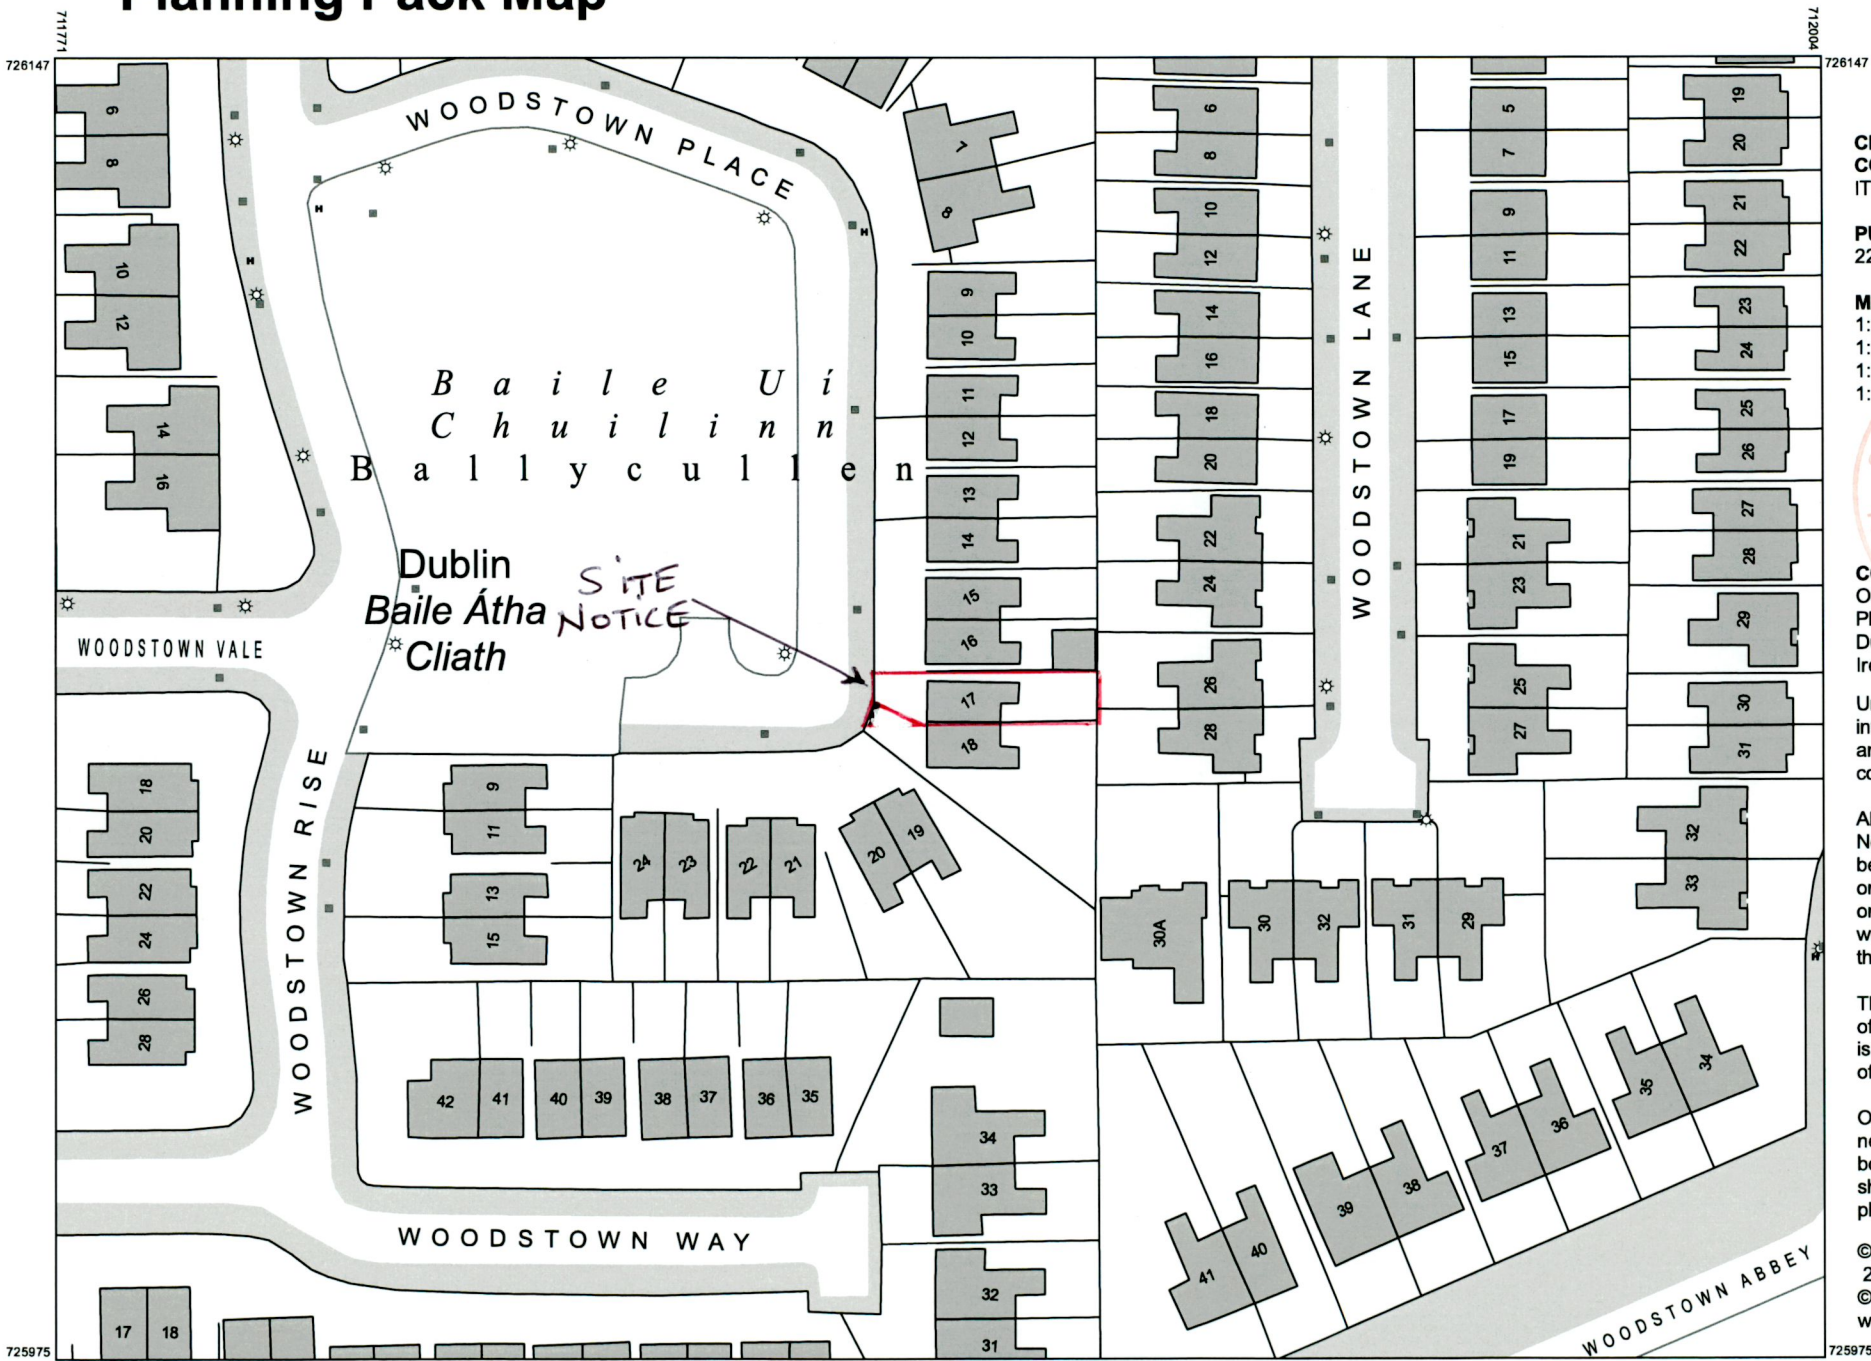

Planning Pack Map

CENTRE COORDINATES:
ITM 711888,726061

PUBLISHED: 22/11/2022
ORDER NO.: 50303986_4

MAP SERIES: 1:1,000; 1:1,000; 1:2,500; 1:2,500
MAP SHEETS: 3390-25; 3391-21; 3453-B; 3454-A

COMPILED AND PUBLISHED BY:
Ordnance Survey Ireland,
Phoenix Park,
Dublin 8,
Ireland.

The representation on this map of a road, track or footpath is not evidence of the existence of a right of way.

Ordnance Survey maps never show legal property boundaries, nor do they show ownership of physical features.

© Suirbhéireacht Ordanáis Éireann, 2022
© Ordnance Survey Ireland, 2022
www.osi.ie/copyright

LEGEND:
<http://www.osi.ie>;
search 'Large Scale Legend'

CAPTURE RESOLUTION:
The map objects are only accurate to the resolution at which they were captured. Output scale is not indicative of data capture scale. Further information is available at: <http://www.osi.ie>; search 'Capture Resolution'