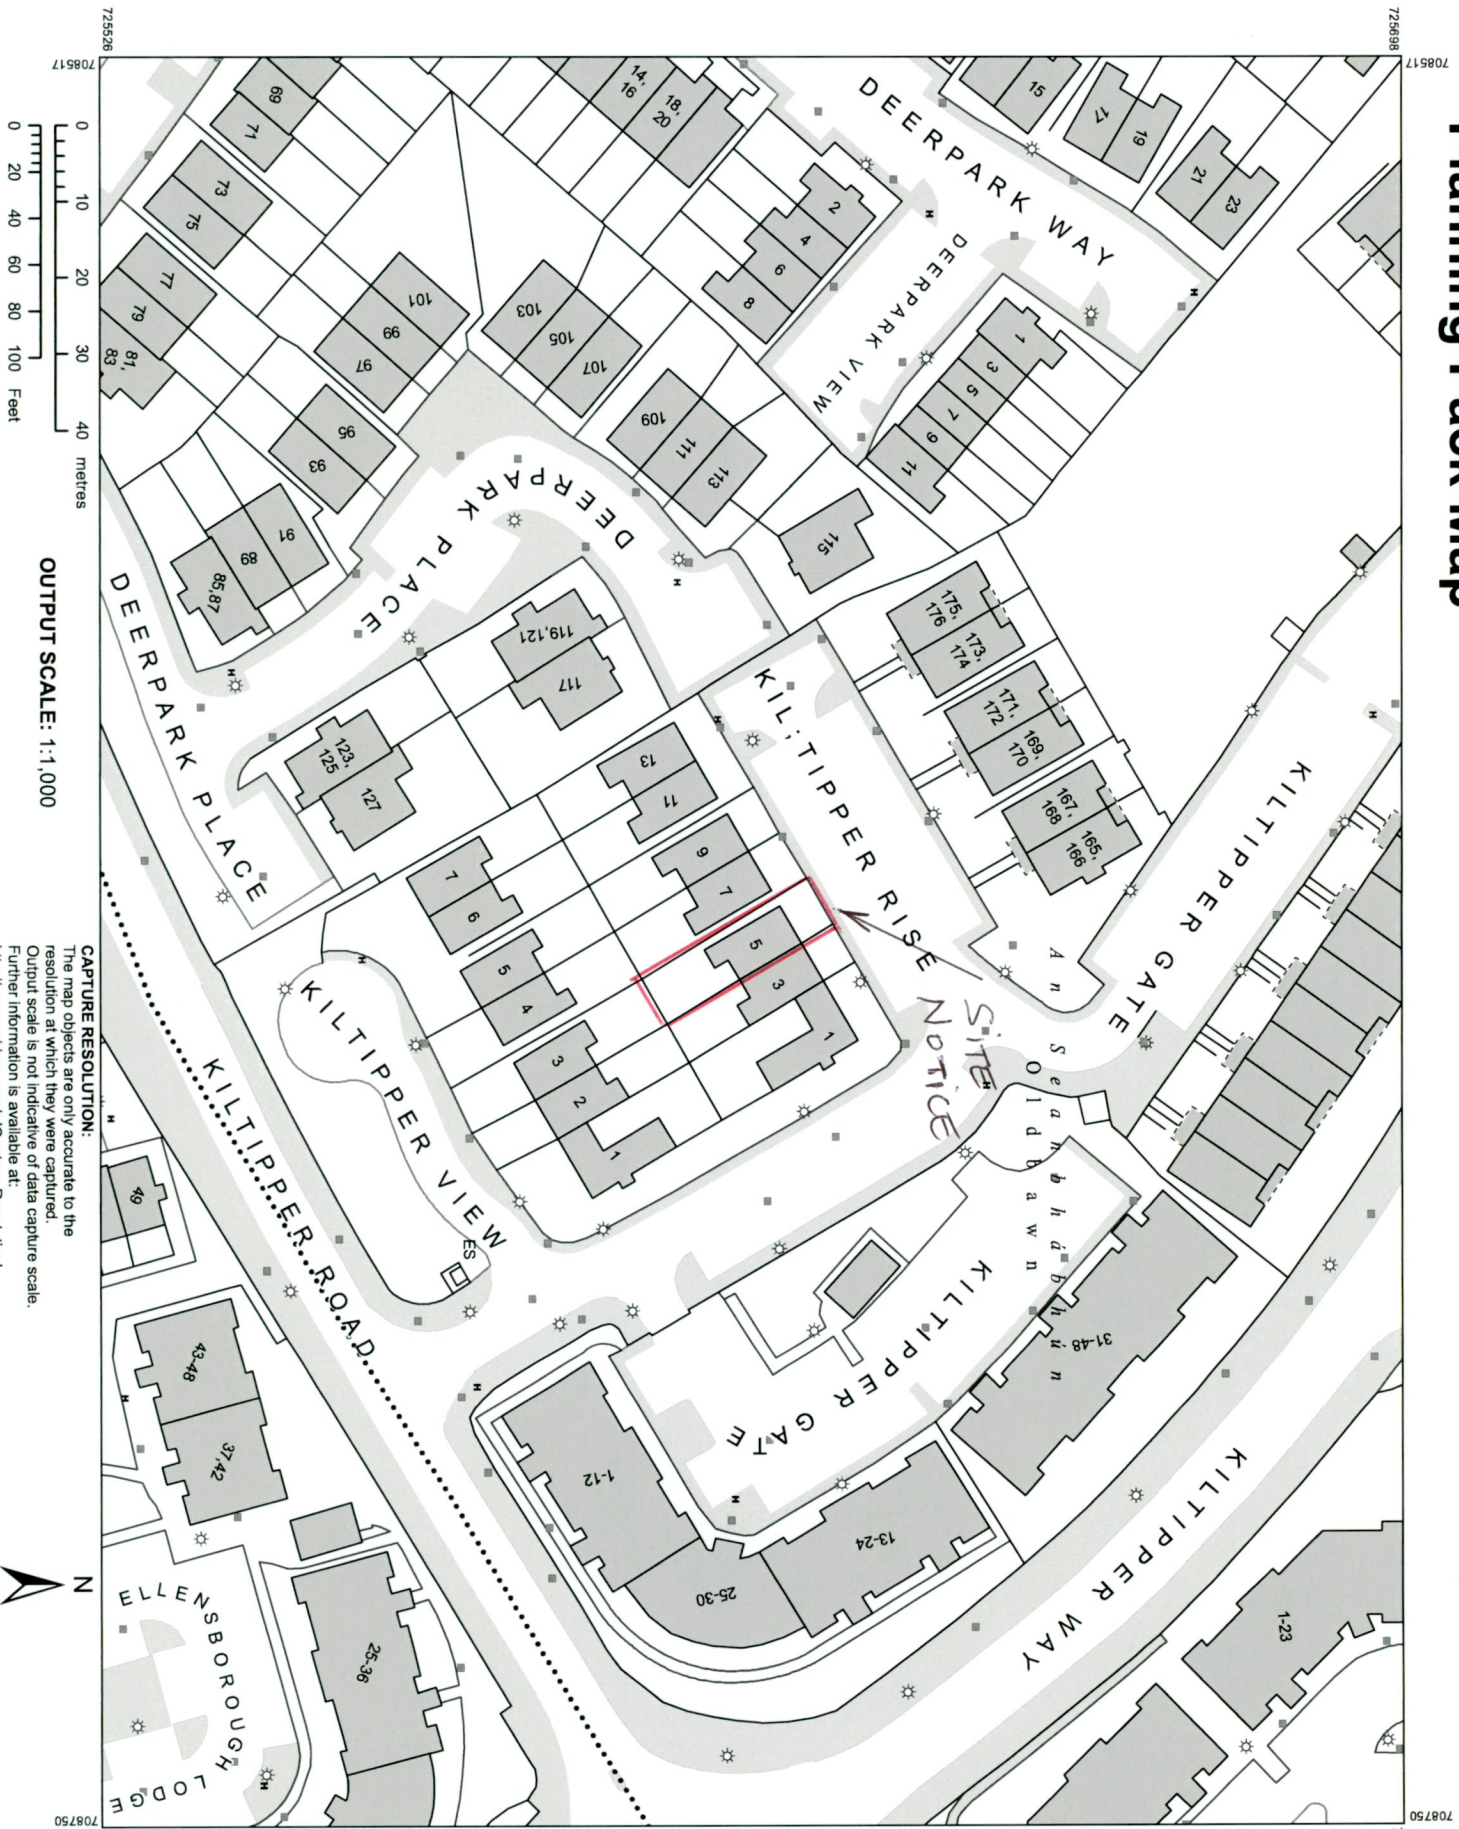

Planning Pack Map

National Mapping Agency

CENTRE COORDINATES:
ITM 708634, 725612

PUBLISHED: 22/11/2022
ORDER NO.: 50303986_3

MAP SERIES: 1:1,000
MAP SHEETS: 3453-01, 3453-02, 1:1,000

COMPILED AND PUBLISHED BY:
Ordnance Survey Ireland,
Phoenix Park,
Dublin 8,
Ireland.

The representation on this map of a road, track or footpath is not evidence of the existence of a right of way.

Ordnance Survey maps never show legal property boundaries, nor do they show ownership of physical features.

© Suirbhéireacht Ordánáis Éireann, 2022
© Ordnance Survey Ireland, 2022
www.osi.ie/copyright

LEGEND:
<http://www.osi.ie>
search 'Large Scale Legend'

OUTPUT SCALE: 1:1,000

CAPTURE RESOLUTION:
The map objects are only accurate to the resolution at which they were captured. Output scale is not indicative of data capture scale. Further information is available at: <http://www.osi.ie>, search 'Capture Resolution'