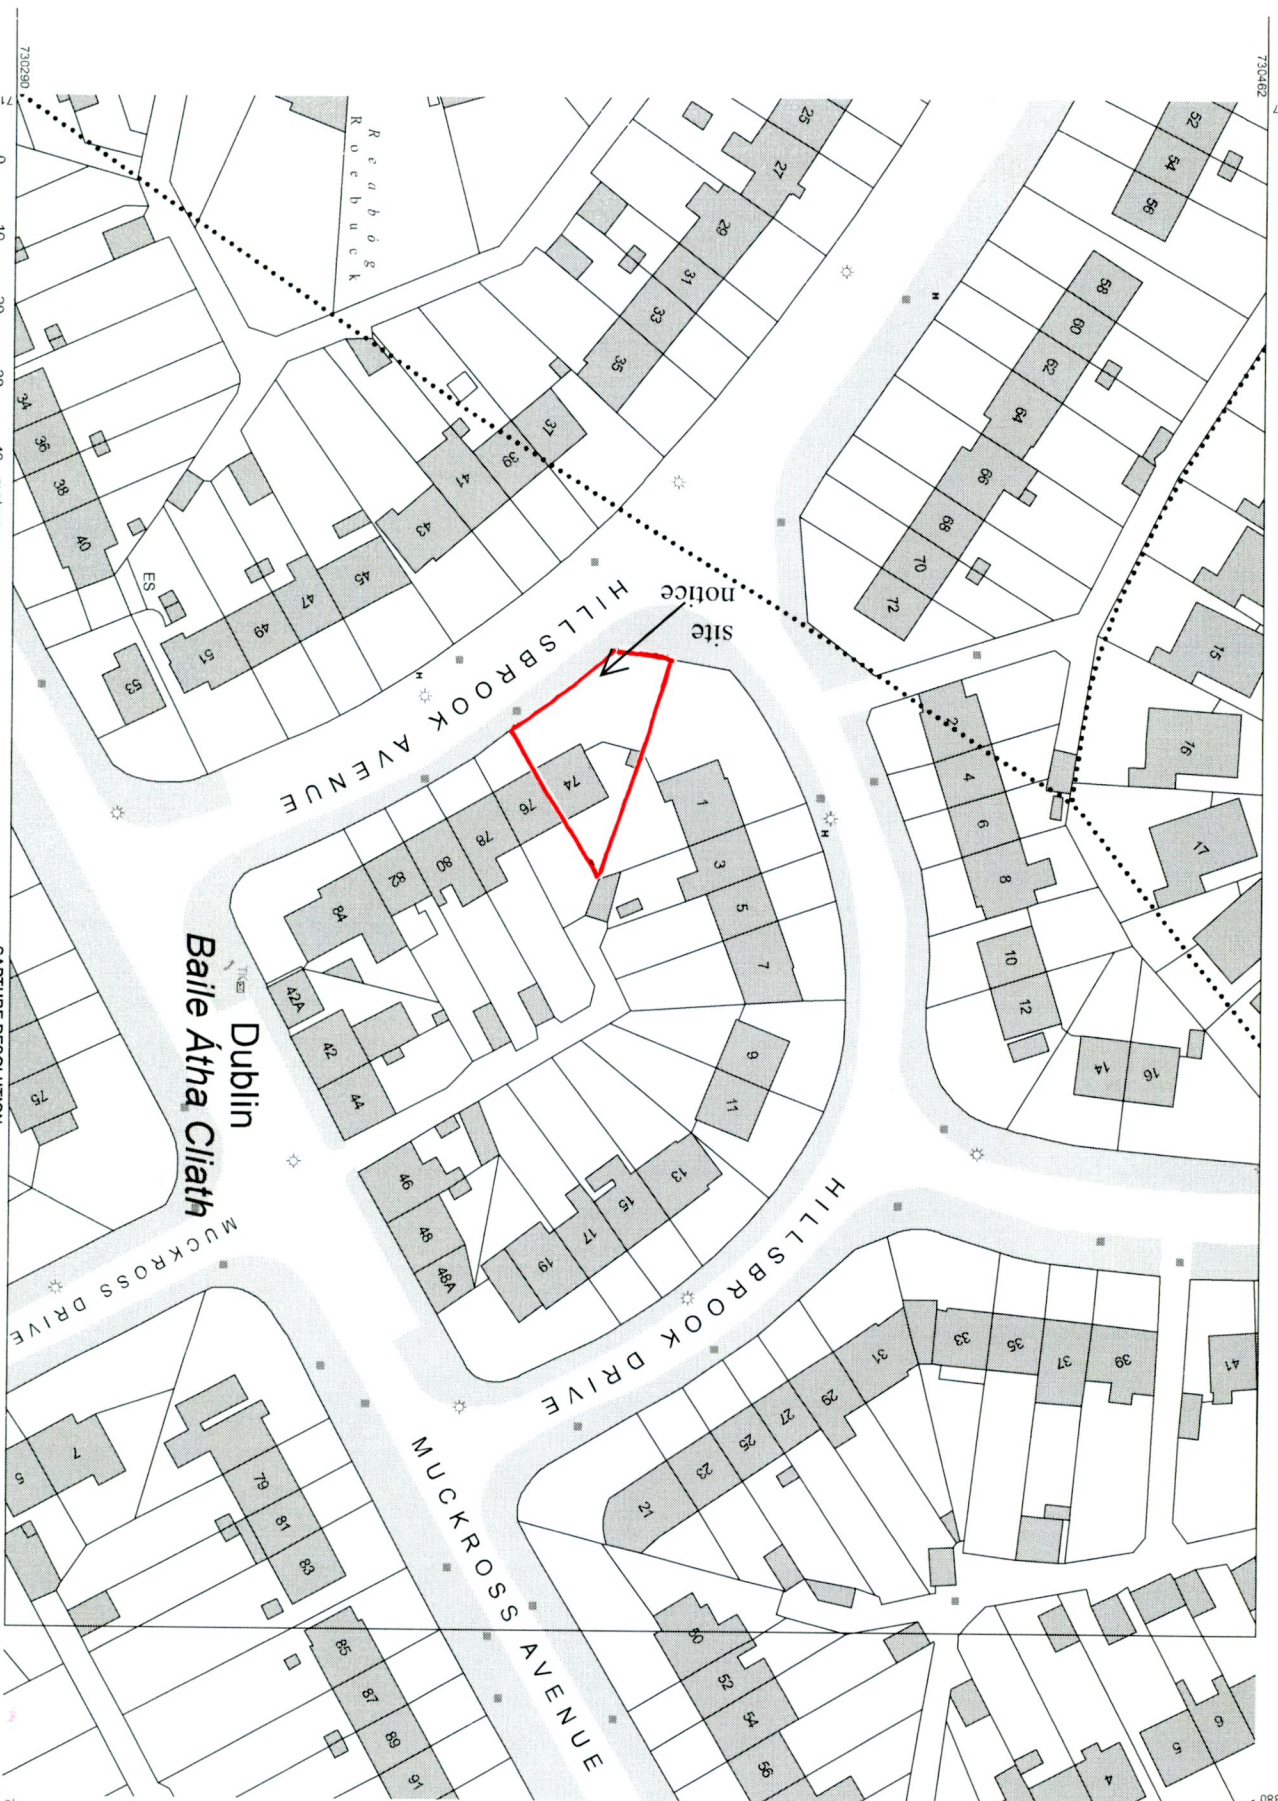

Planning Pack Map

National Mapping Agency

CENTRE COORDINATES:
ITM 712264, 730376

PUBLISHED: 10/12/2022

ORDER NO.: 50307260_1

MAP SERIES: 1:1,000

MAP SHEETS: 3328-11

COMPILED AND PUBLISHED BY:
Ordnance Survey Ireland,
Phoenix Park,
Dublin 8,
Ireland.

The representation on this map of a road, track or footpath is not evidence of the existence of a right of way.

Ordnance Survey maps never show legal property boundaries, nor do they show ownership of physical features.

© Suirbheireacht Ordánais Éireann, 2022
© Ordnance Survey Ireland, 2022
www.osi.ie/copyright

LEGEND:
<http://www.osi.ie>
search 'Large Scale Legend'

CAPTURE RESOLUTION:
The map objects are only accurate to the resolution at which they were captured. Output scale is not indicative of data capture scale. Further information is available at: [http://www.osi.ie/search/Capture Resolution](http://www.osi.ie/search/Capture%20Resolution)