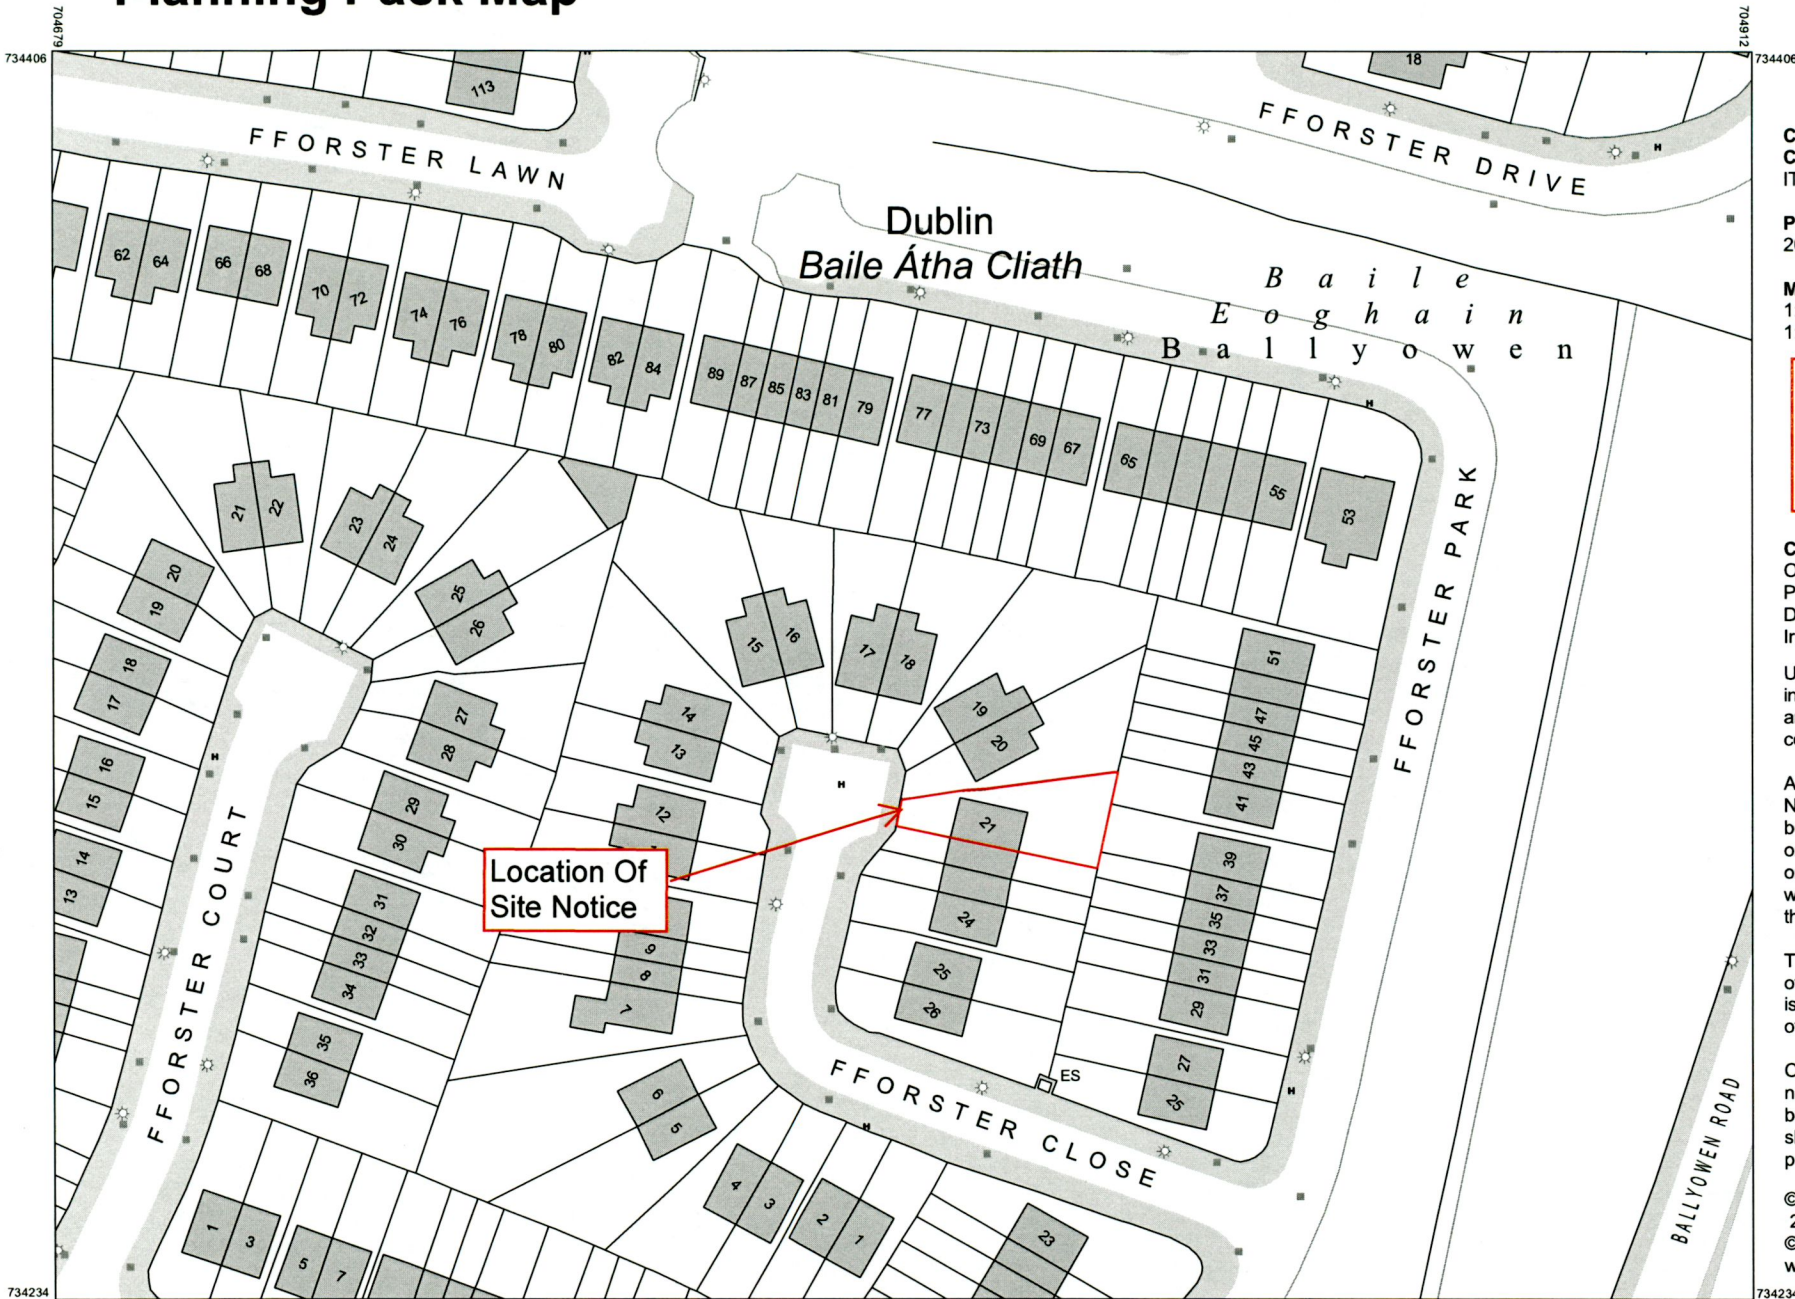

Planning Pack Map

CENTRE COORDINATES:
ITM 704796,734320

PUBLISHED: 20/10/2021

ORDER NO.: 50227834_2

MAP SERIES: 1:1,000
1:1,000

MAP SHEETS: 3261-06
3261-07

DraftCAD
Planning & Design
32 Glen Easton way
Leixlip, Co. Kildare

The representation on this map of a road, track or footpath is not evidence of the existence of a right of way.

Ordnance Survey maps never show legal property boundaries, nor do they show ownership of physical features.

© Suirbhéireacht Ordanáis Éireann, 2021
© Ordnance Survey Ireland, 2021
www.osi.ie/copyright

LEGEND:
<http://www.osi.ie>;
search 'Large Scale Legend'

OUTPUT SCALE: 1:1,000

CAPTURE RESOLUTION:
The map objects are only accurate to the resolution at which they were captured. Output scale is not indicative of data capture scale. Further information is available at: <http://www.osi.ie>; search 'Capture Resolution'