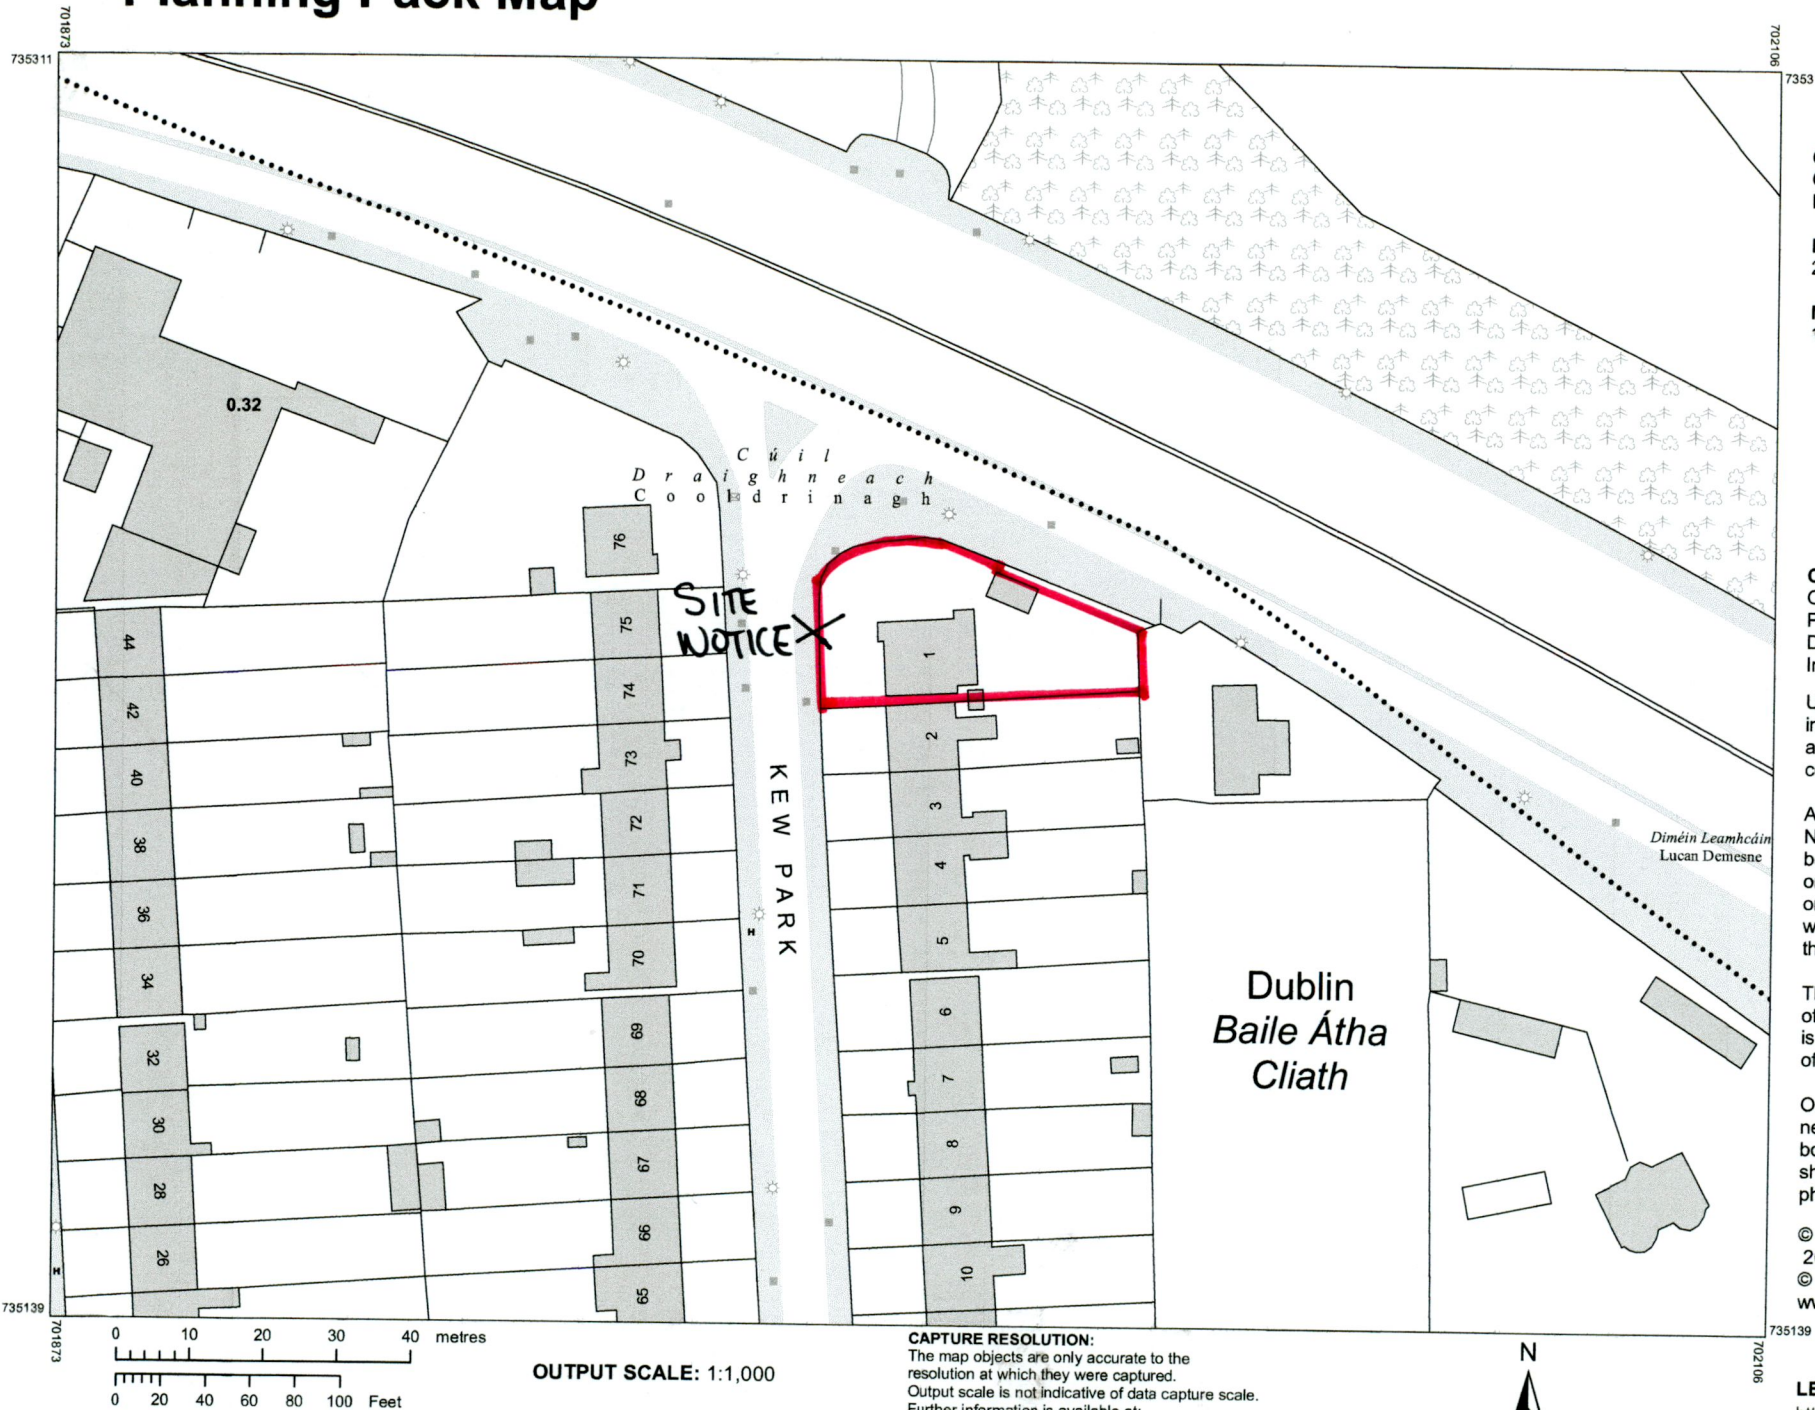

Planning Pack Map

CENTRE COORDINATES:
ITM 701990,735225

PUBLISHED: 29/11/2022
ORDER NO.: 50305330_1

MAP SERIES: 1:1,000
MAP SHEETS: 3194-23

COMPILED AND PUBLISHED BY:
Ordnance Survey Ireland,
Phoenix Park,
Dublin 8,
Ireland.

The representation on this map of a road, track or footpath is not evidence of the existence of a right of way.

Ordnance Survey maps never show legal property boundaries, nor do they show ownership of physical features.

© Suirbhéireacht Ordanáis Éireann, 2022
© Ordnance Survey Ireland, 2022
www.osi.ie/copyright

LEGEND:
<http://www.osi.ie>;
search 'Large Scale Legend'

OUTPUT SCALE: 1:1,000

CAPTURE RESOLUTION:
The map objects are only accurate to the resolution at which they were captured. Output scale is not indicative of data capture scale. Further information is available at: <http://www.osi.ie>; search 'Capture Resolution'