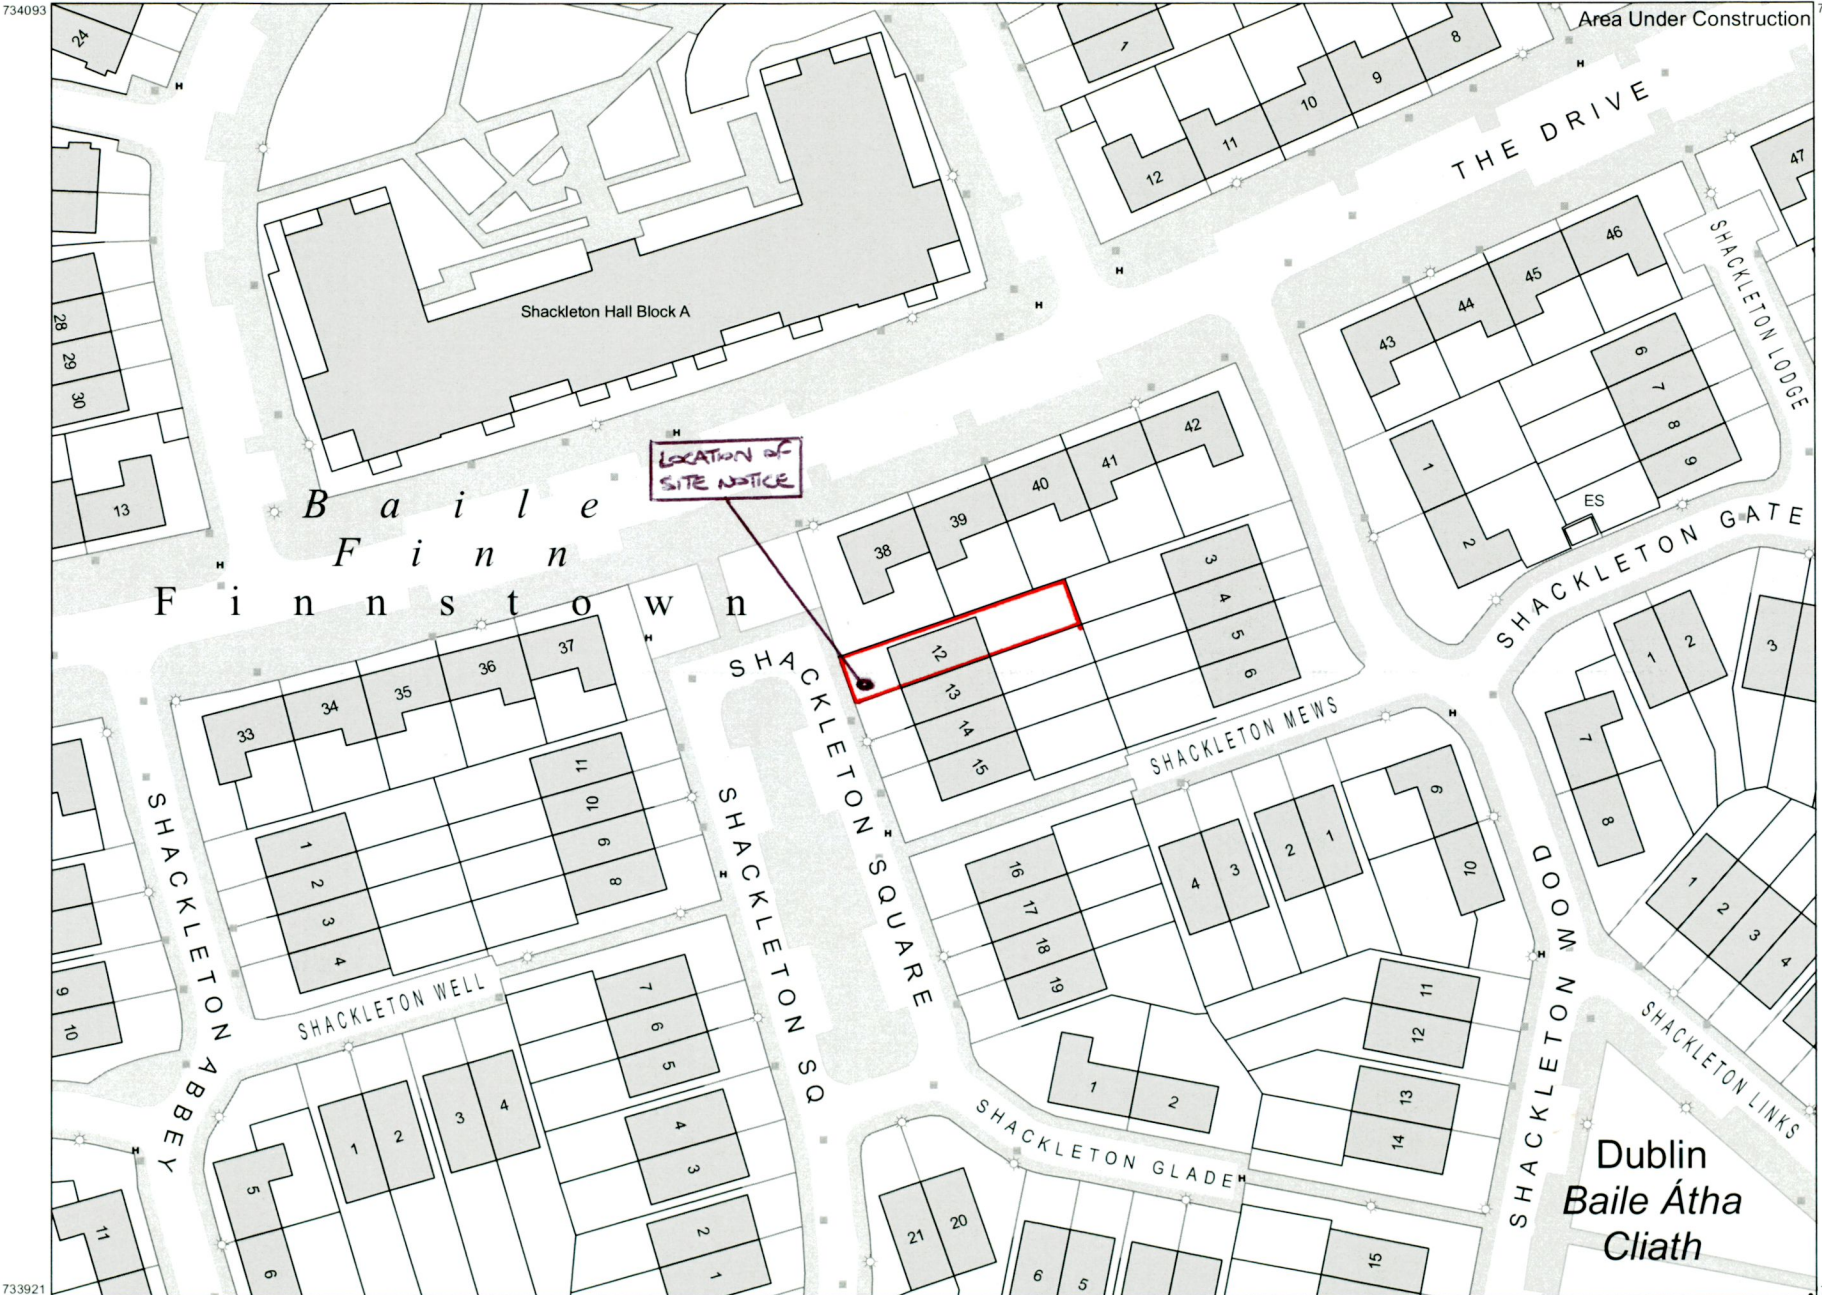

# Planning Pack Map

**CENTRE COORDINATES:**  
ITM 701935,734007

**PUBLISHED:** 24/10/2022  
**ORDER NO.:** 50298759\_1

**MAP SERIES:** 1:1,000  
**MAP SHEETS:** 3260-08

**COMPILED AND PUBLISHED BY:**  
Ordnance Survey Ireland,  
Phoenix Park,  
Dublin 8,  
Ireland.

The representation on this map  
of a road, track or footpath  
is not evidence of the existence  
of a right of way.

Ordnance Survey maps  
never show legal property  
boundaries, nor do they  
show ownership of  
physical features.