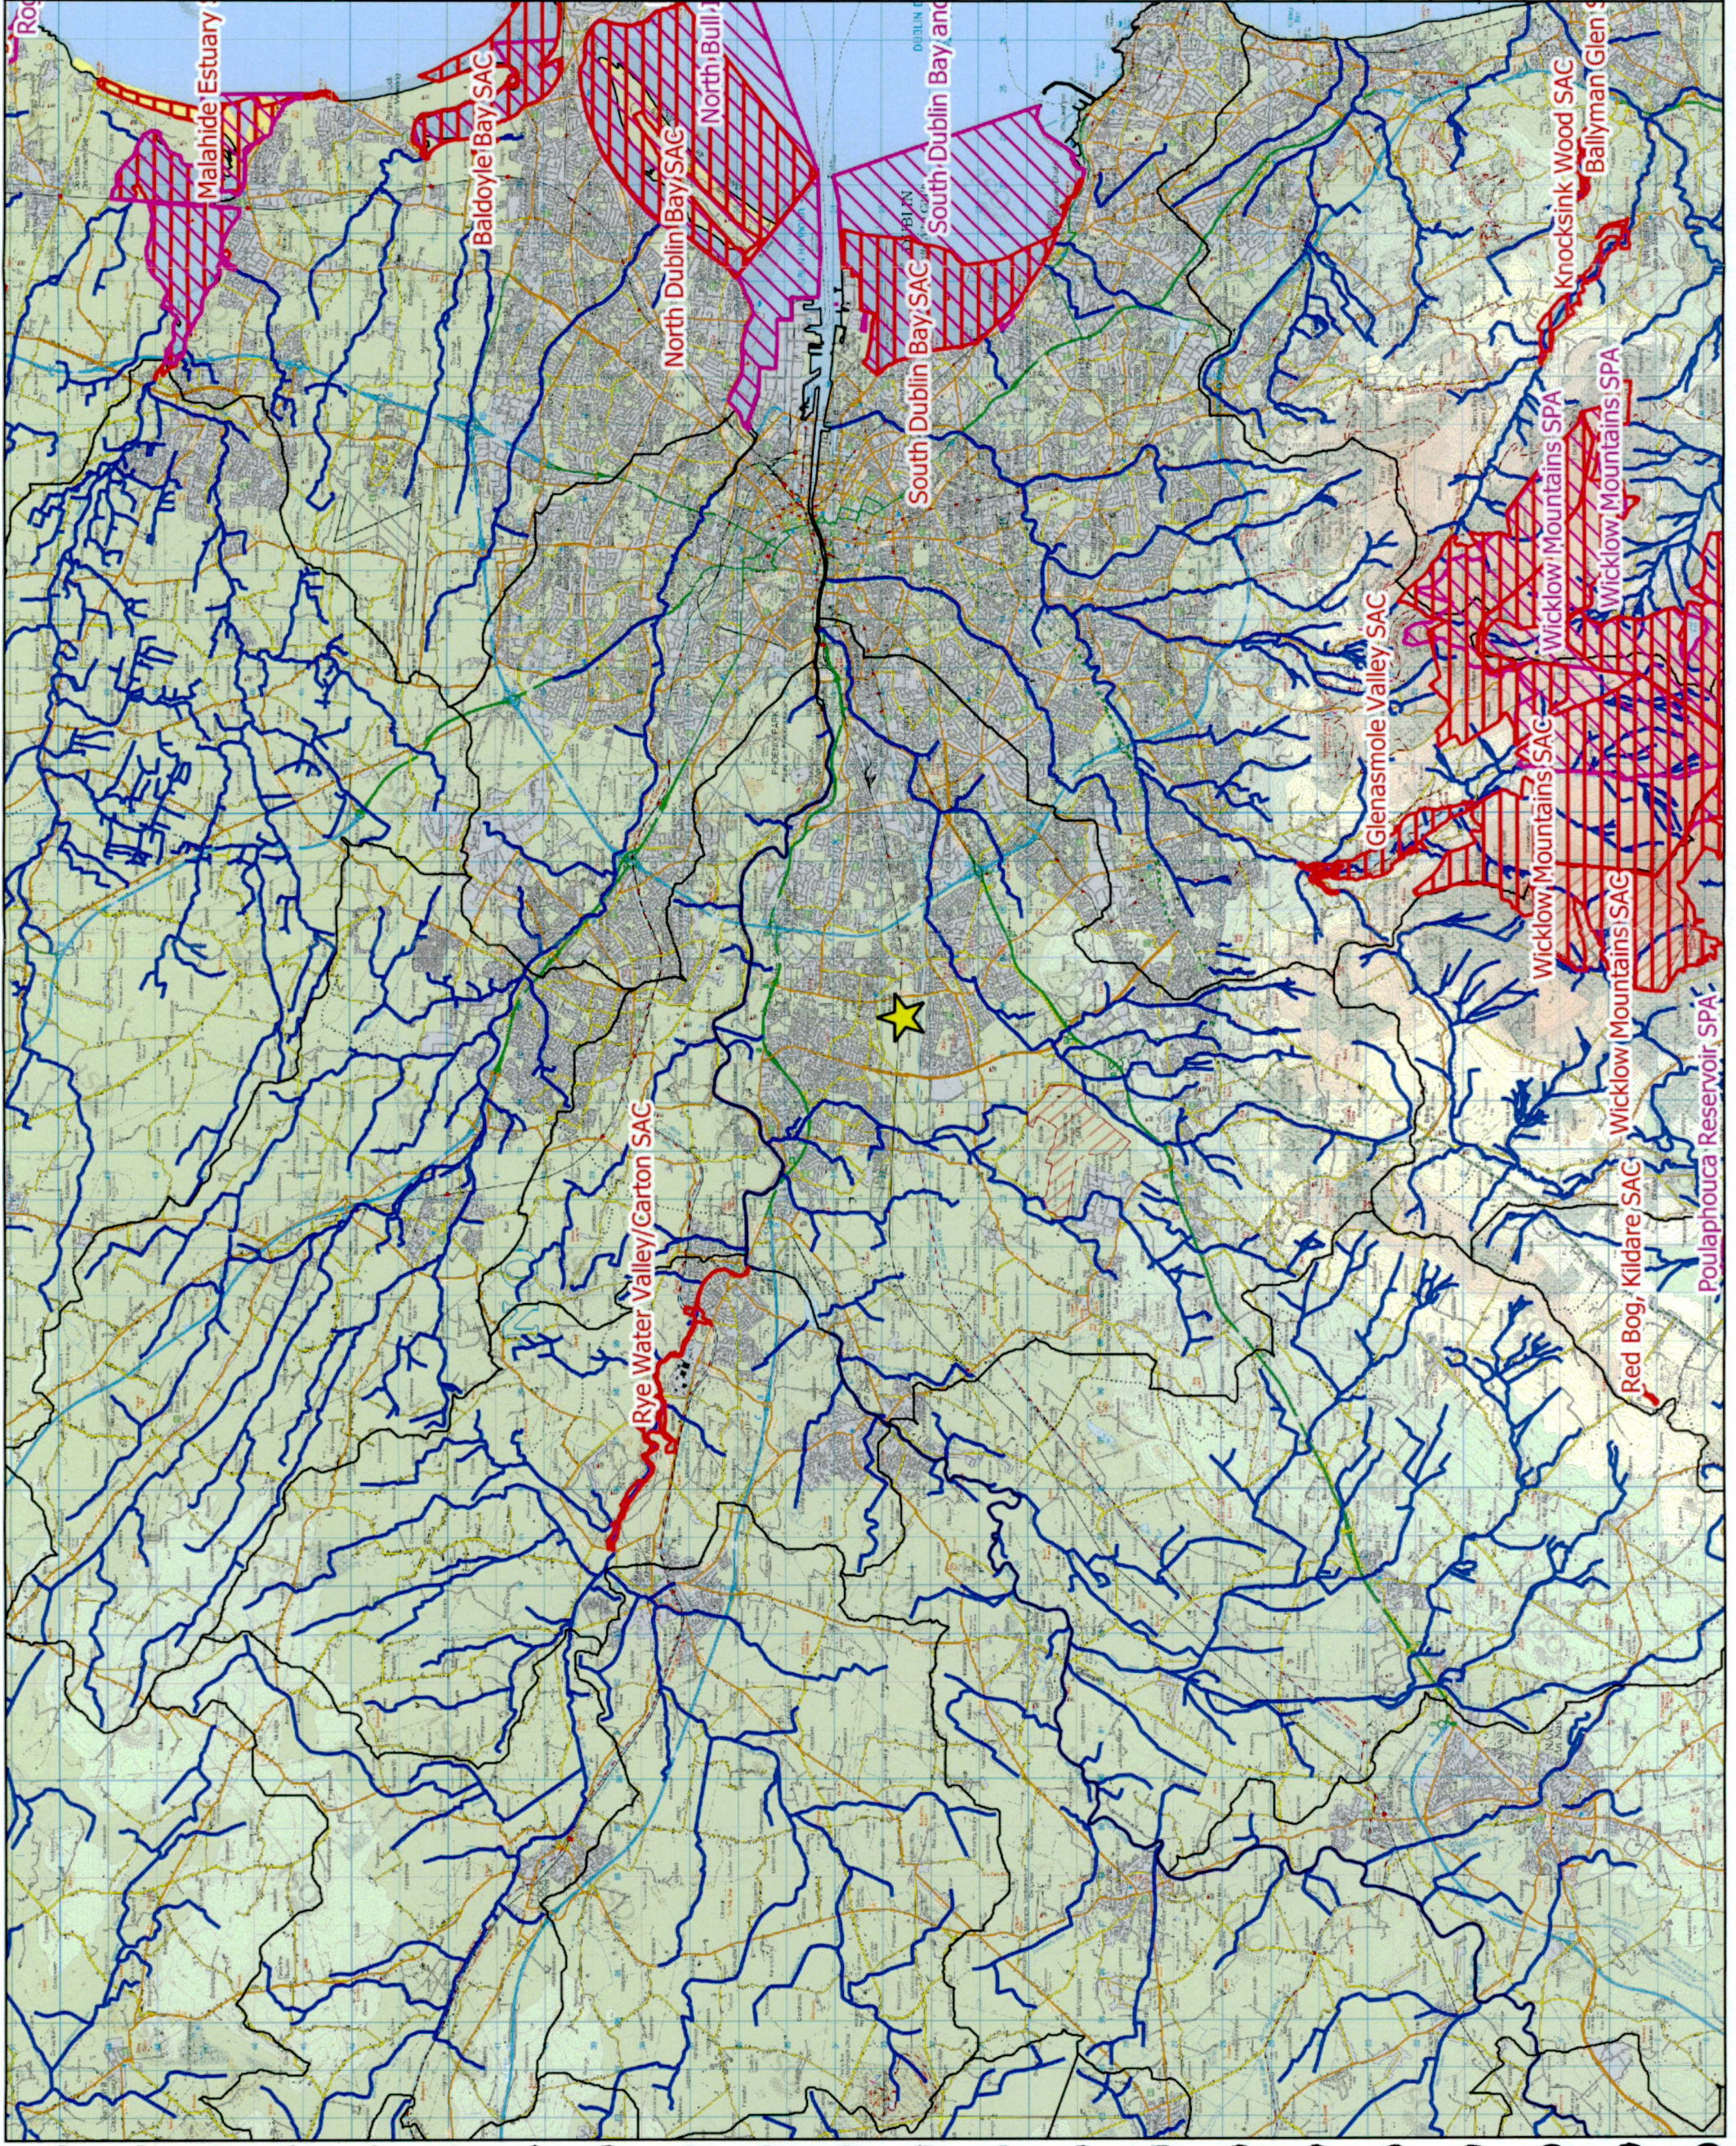

Map Legend

- Tile T3 - Point
- Special Area of Conservation (SAC)
- Special Protection Area (SPA)
- River Waterbodies (WFD)
- River Subcatchments (WFD)

© Ordnance Survey Ireland. All rights reserved. Licence number
CYAL50267517

European Sites within the Locality	
Project Title	Clonburris T3 Site, Co. Dublin
Drawn By	PE
Checked By	PR
Project No.	220523
Figure No.	4.1
Date	27.10.2022
Scale	1:180000

MKO
 Planning and Environmental Consultants
 Tullam Road, Galway
 Ireland, H91 VW64
 +353 (0) 91 739511
 email: info@mkofireland.ie
 Website: www.mkofireland.ie

Map Legend

-  Tile T3 - Point
-  Proposed Natural Heritage Area (pNHA)
-  River Waterbodies (WFD)
-  River Subcatchments (WFD)

© Ordnance Survey Ireland. All rights reserved. Licence number CYAL50267517

Drawing Title	
Nationally Designated Sites within the Locality	
Project Title	
Clonburris T3 Site, Co. Dublin	
Drawn By	Checked By
PE	PR
Project No.	Figure No.
220523	4.2
Scale	Date
1:180000	27.10.2022