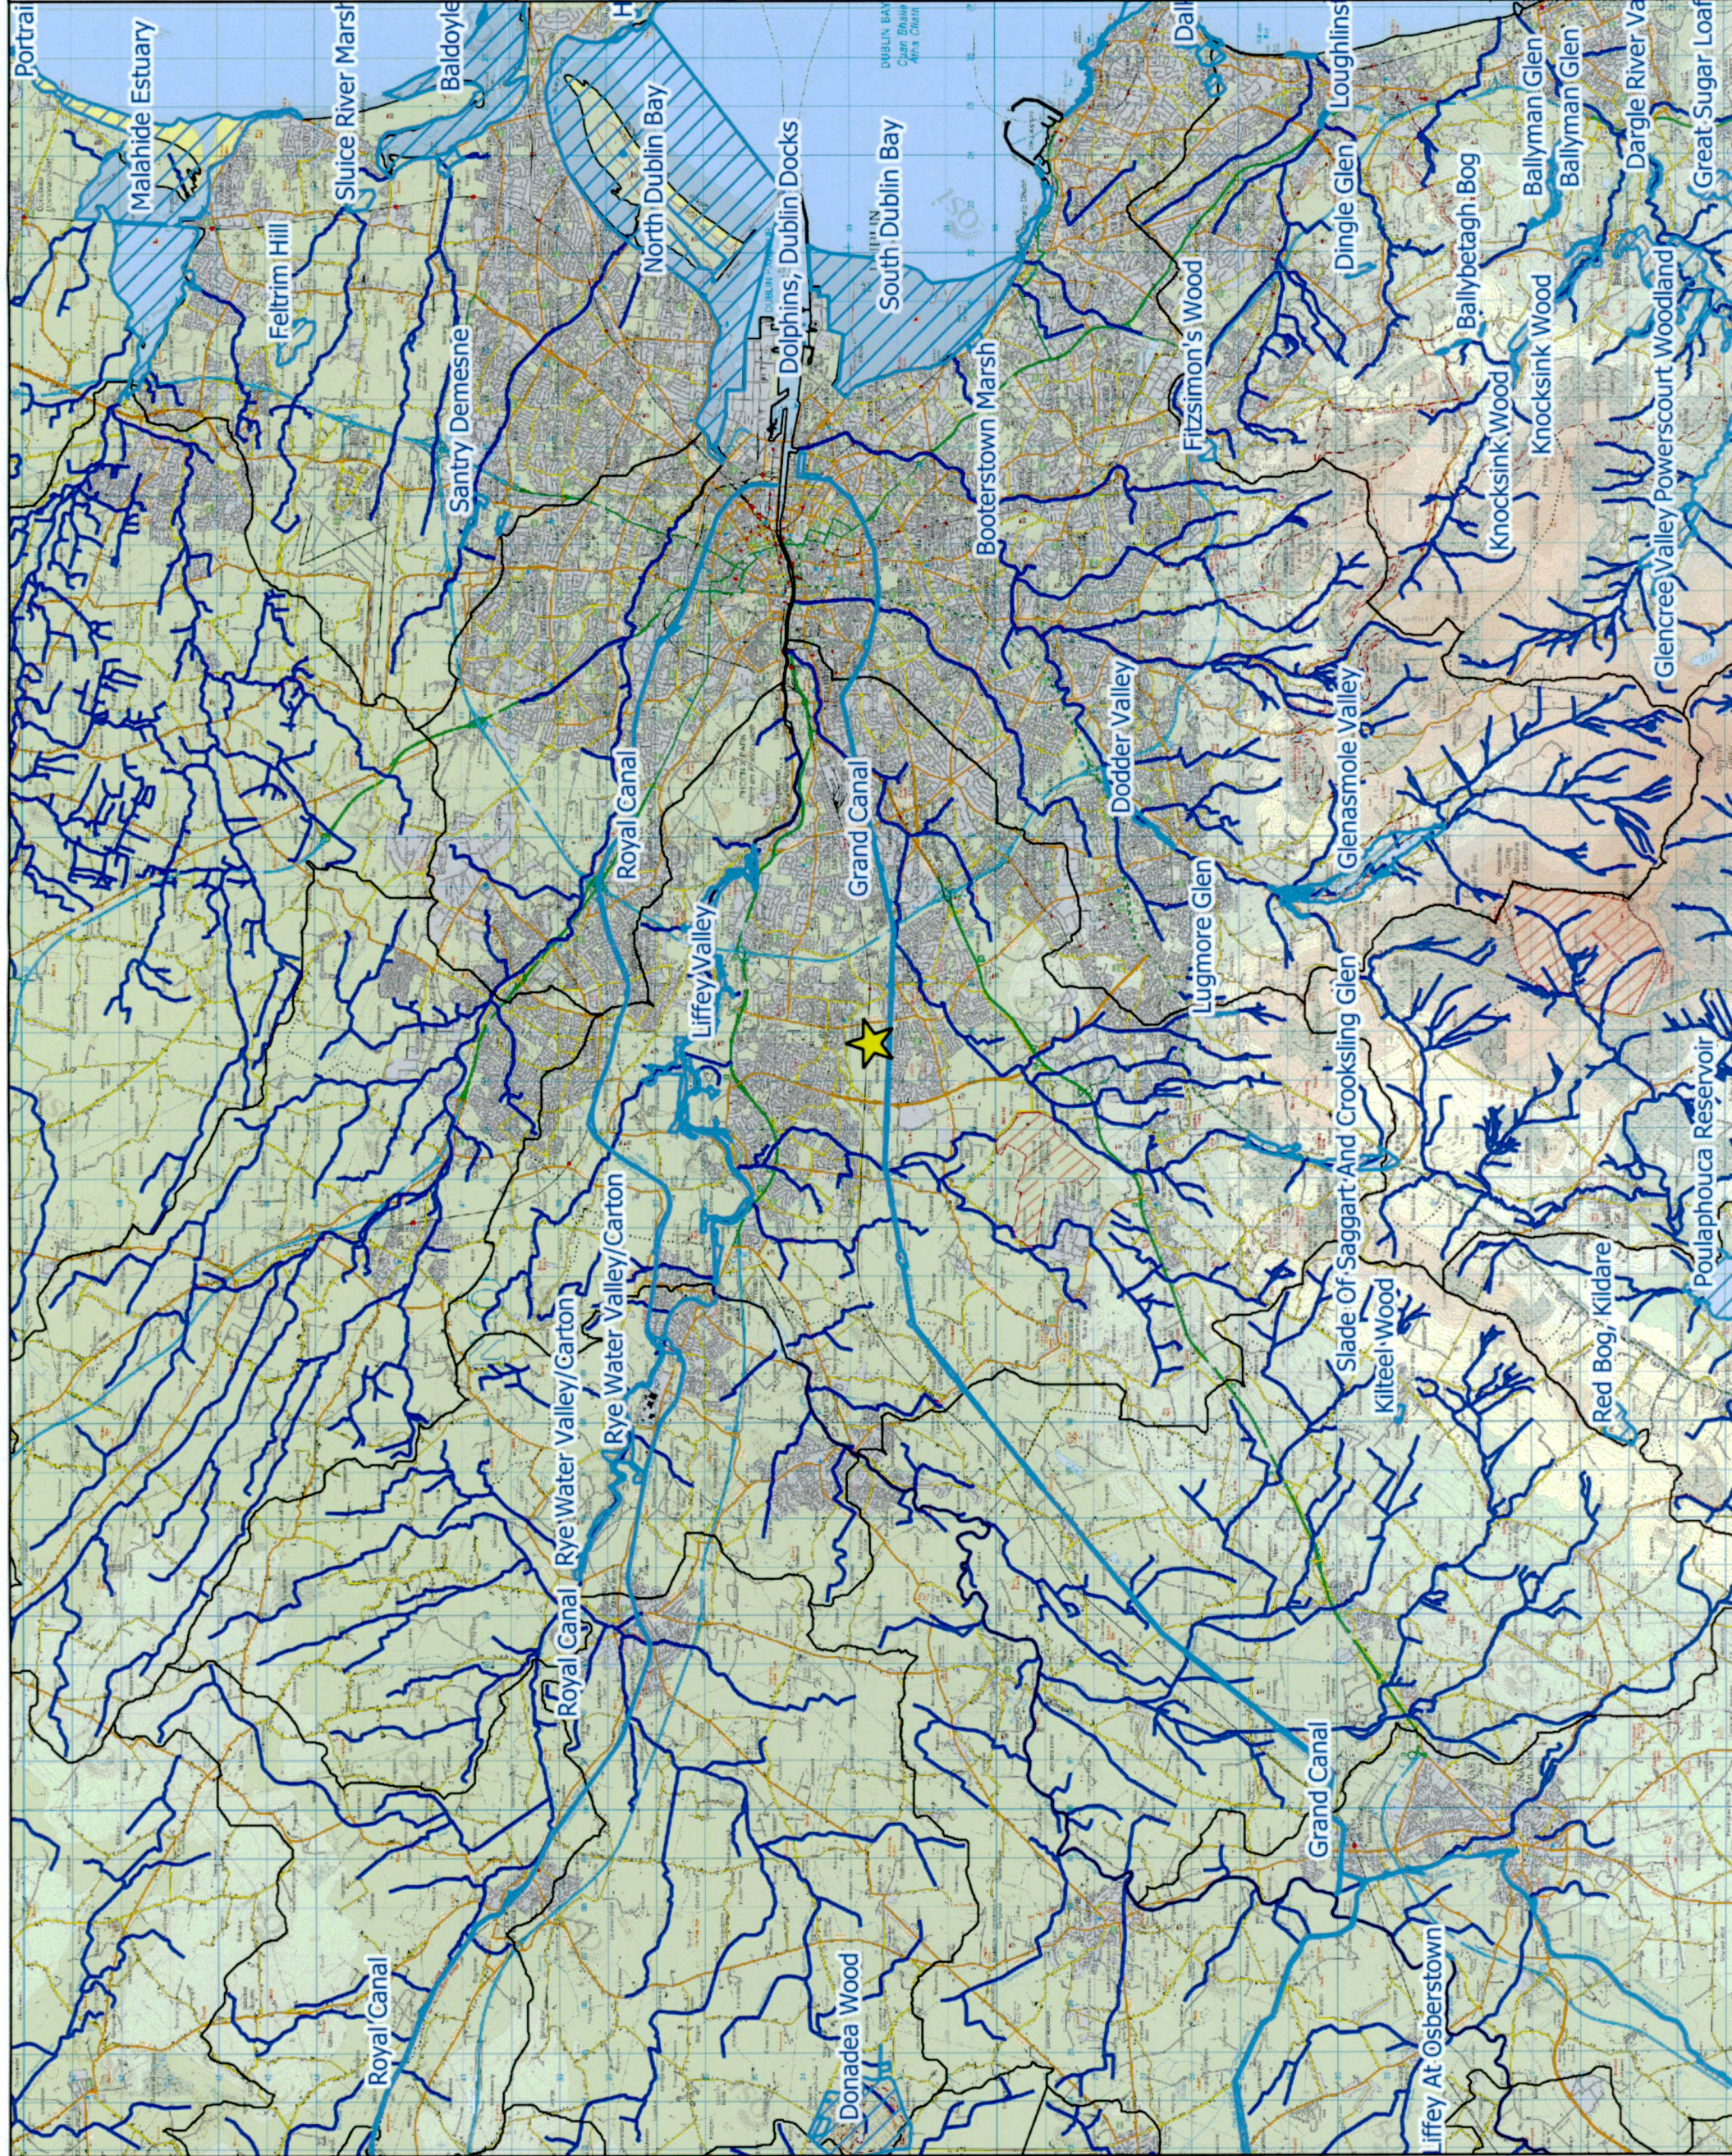

Map Legend

- Tile T3 - Point
- Special Area of Conservation (SAC)
- Special Protection Area (SPA)
- River Waterbodies (WFD)
- River Subcatchments (WFD)

© Ordnance Survey Ireland. All rights reserved. Licence number
CYAL50267517

European Sites within the Locality	
Project Title	Clonburris T3 Site, Co. Dublin
Drawn By	PE
Checked By	PR
Project No.	220523
Figure No.	4.1
Date	27.10.2022
Scale	1:180000

MKO
 Planning and Environmental Consultants
 Tullam Road, Galway
 Ireland, H91 VW64
 +353 (0) 91 739511
 email: info@mkofireland.ie
 Website: www.mkofireland.ie

Map Legend

-  Tile T3 - Point
-  Proposed Natural Heritage Area (pNHA)
-  River Waterbodies (WFD)
-  River Subcatchments (WFD)

© Ordnance Survey Ireland. All rights reserved. Licence number CYAL50267517

Drawing Title	
Nationally Designated Sites within the Locality	
Project Title	
Clonburris T3 Site, Co. Dublin	
Drawn By	Checked By
PE	PR
Project No.	Figure No.
220523	4.2
Scale	Date
1:180000	27.10.2022