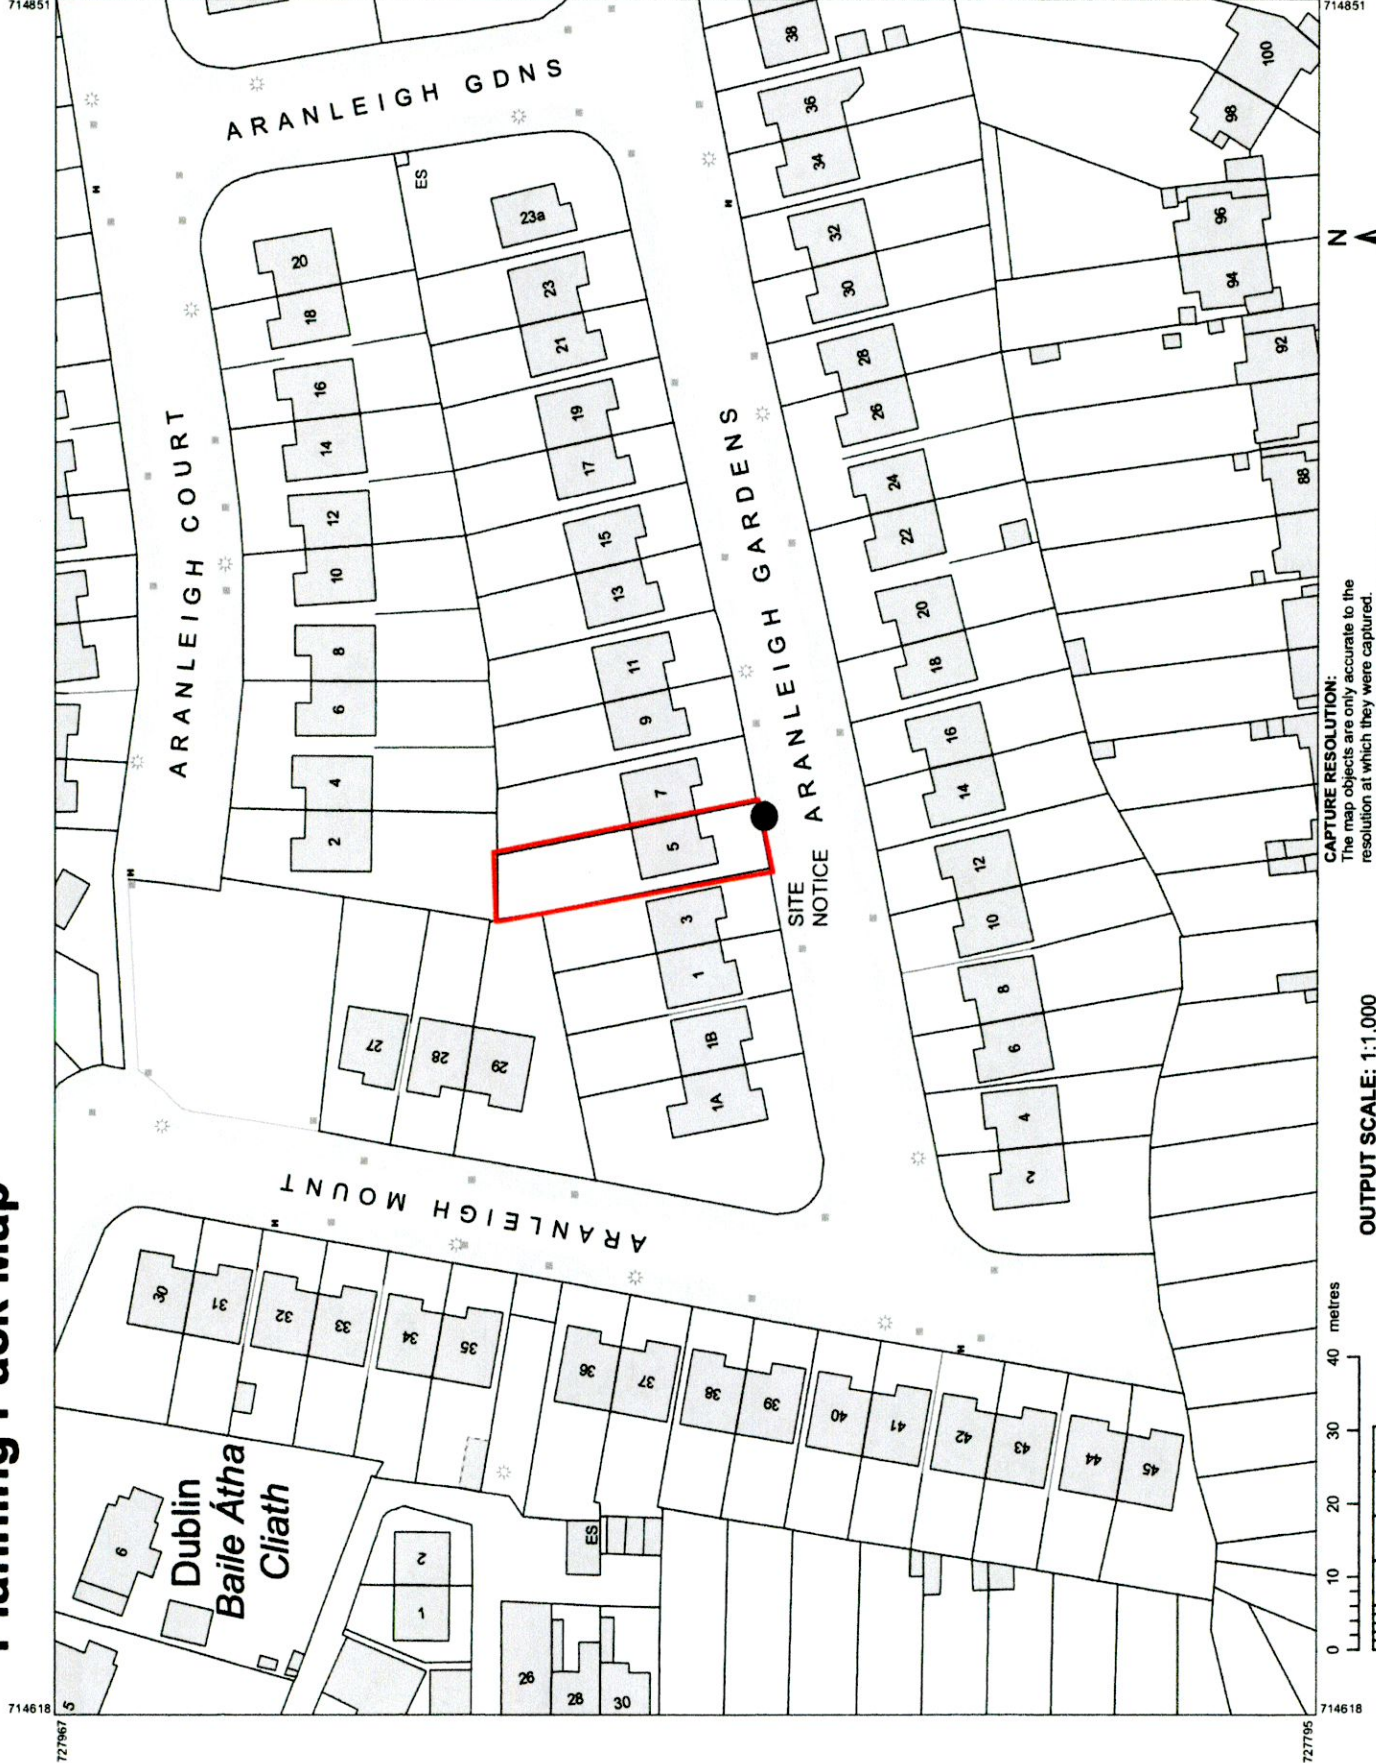

Planning Pack Map

CENTRE
COORDINATES:
ITM 714735,727881

PUBLISHED: 11/11/2022
ORDER NO.: 50302122_1

MAP SERIES: 1:1,000
MAP SHEETS: 3391-09
3391-14

COMPILED AND PUBLISHED BY:
Ordnance Survey Ireland,
Phoenix Park,
Dublin 8,
Ireland.

Unauthorised reproduction
infringes Ordnance Survey Ireland
and Government of Ireland
copyright.

All rights reserved.
No part of this publication may
be copied, reproduced
or transmitted in any form
or by any means without the prior
written permission of
the copyright owners.

The representation on this map
of a road, track or footpath
is not evidence of the existence
of a right of way.

Ordnance Survey maps
never show legal property
boundaries, nor do they
show ownership of
physical features.

© Suirbhreacht Ordánáis Éireann,
2022
© Ordnance Survey Ireland, 2022
www.osi.ie/copyright

CAPTURE RESOLUTION:
The map objects are only accurate to the
resolution at which they were captured.
Output scale is not indicative of data capture scale.
Further information is available at:
<http://www.osi.ie>, search 'Capture Resolution'

OUTPUT SCALE: 1:1,000