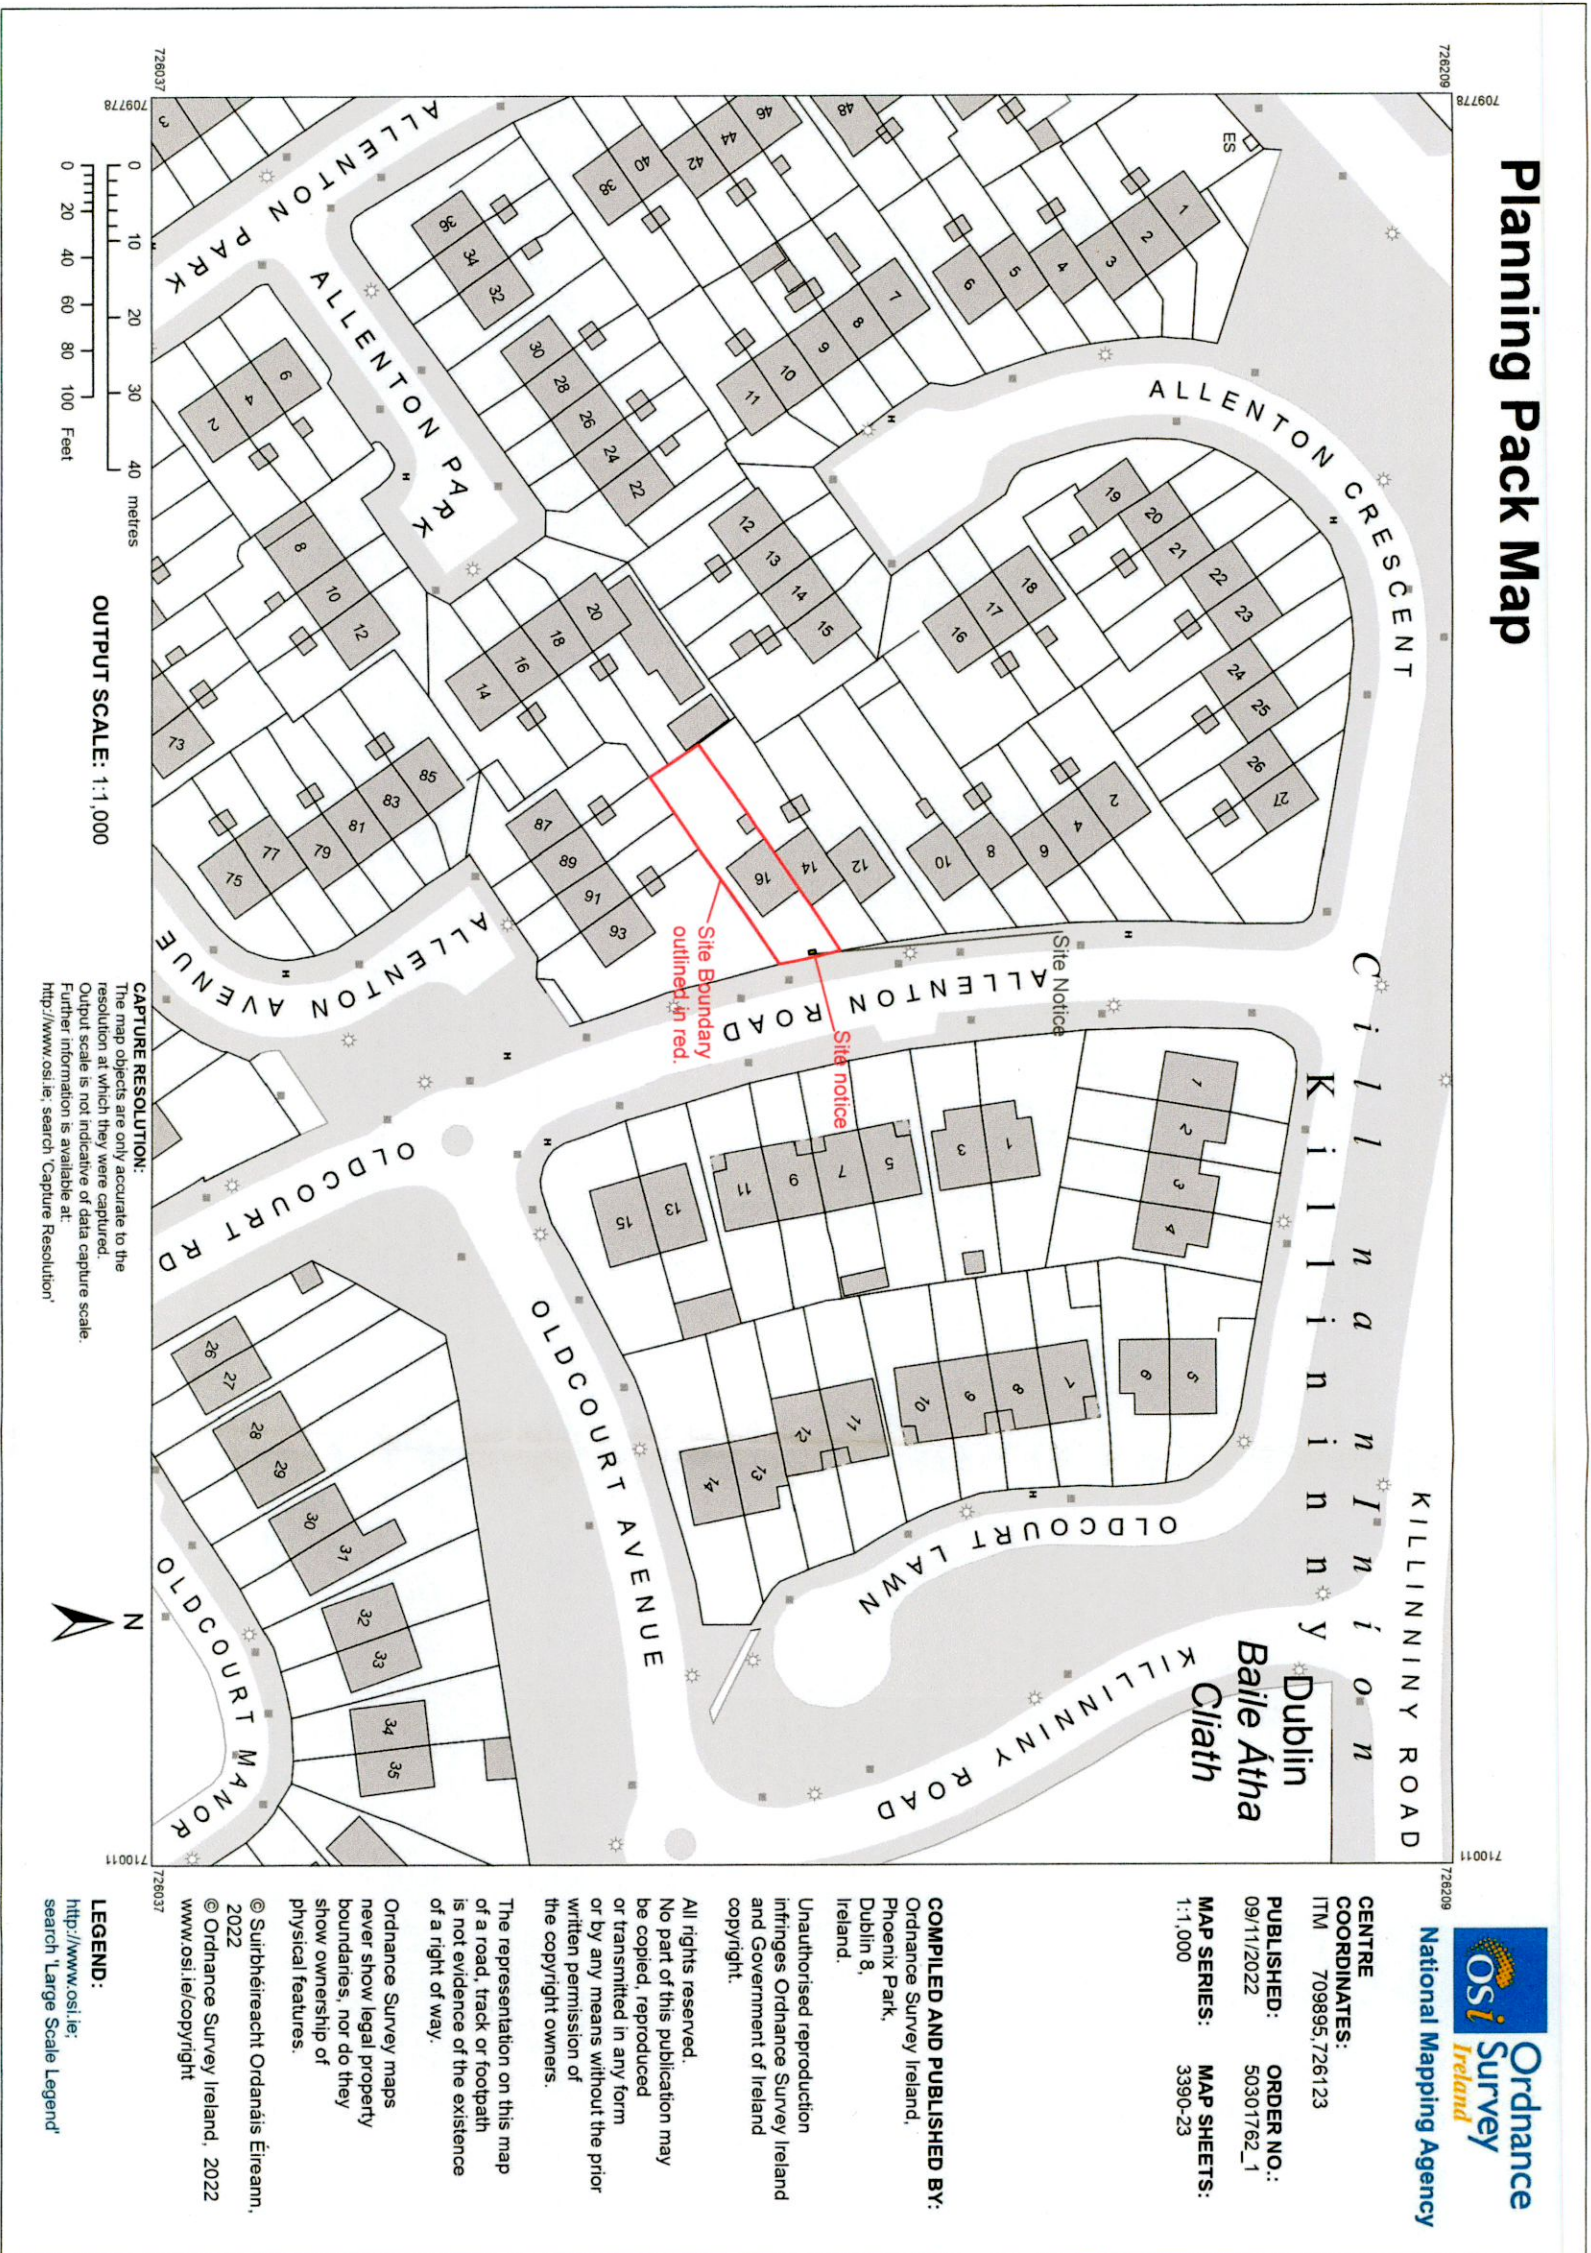

# Planning Pack Map

National Mapping Agency

**CENTRE COORDINATES:**  
ITM 709895,726123

**PUBLISHED:** 09/11/2022  
**ORDER NO.:** 50301762\_1

**MAP SERIES:** 1:1,000  
**MAP SHEETS:** 3390-23

**COMPILED AND PUBLISHED BY:**  
Ordnance Survey Ireland,  
Phoenix Park,  
Dublin 8,  
Ireland.

The representation on this map of a road, track or footpath is not evidence of the existence of a right of way.

Ordnance Survey maps never show legal property boundaries, nor do they show ownership of physical features.

OUTPUT SCALE: 1:1,000

SDCC Ref No. S9016

Site outlined in Red

Note: No scaled measurements to be taken from this drawing, all dimensions to be checked on site.  
Scales are indicative only and can vary with different printing and photocopying methods. This is not a construction document.  
Reproduction and distribution without written permission is prohibited

Project	
Permission For Retention A Shred to the rear of No 15 Allenton Road, Ballyvaughan, Dublin 24	
Drawing Title	
Site Location Map	
Job No.	Dwg No.
22.17	PL-001
Ref Dwg	Plot Date
Scale	Trn
1: 1000	Ian Furlong
Trn	Chk
Nov 2022	