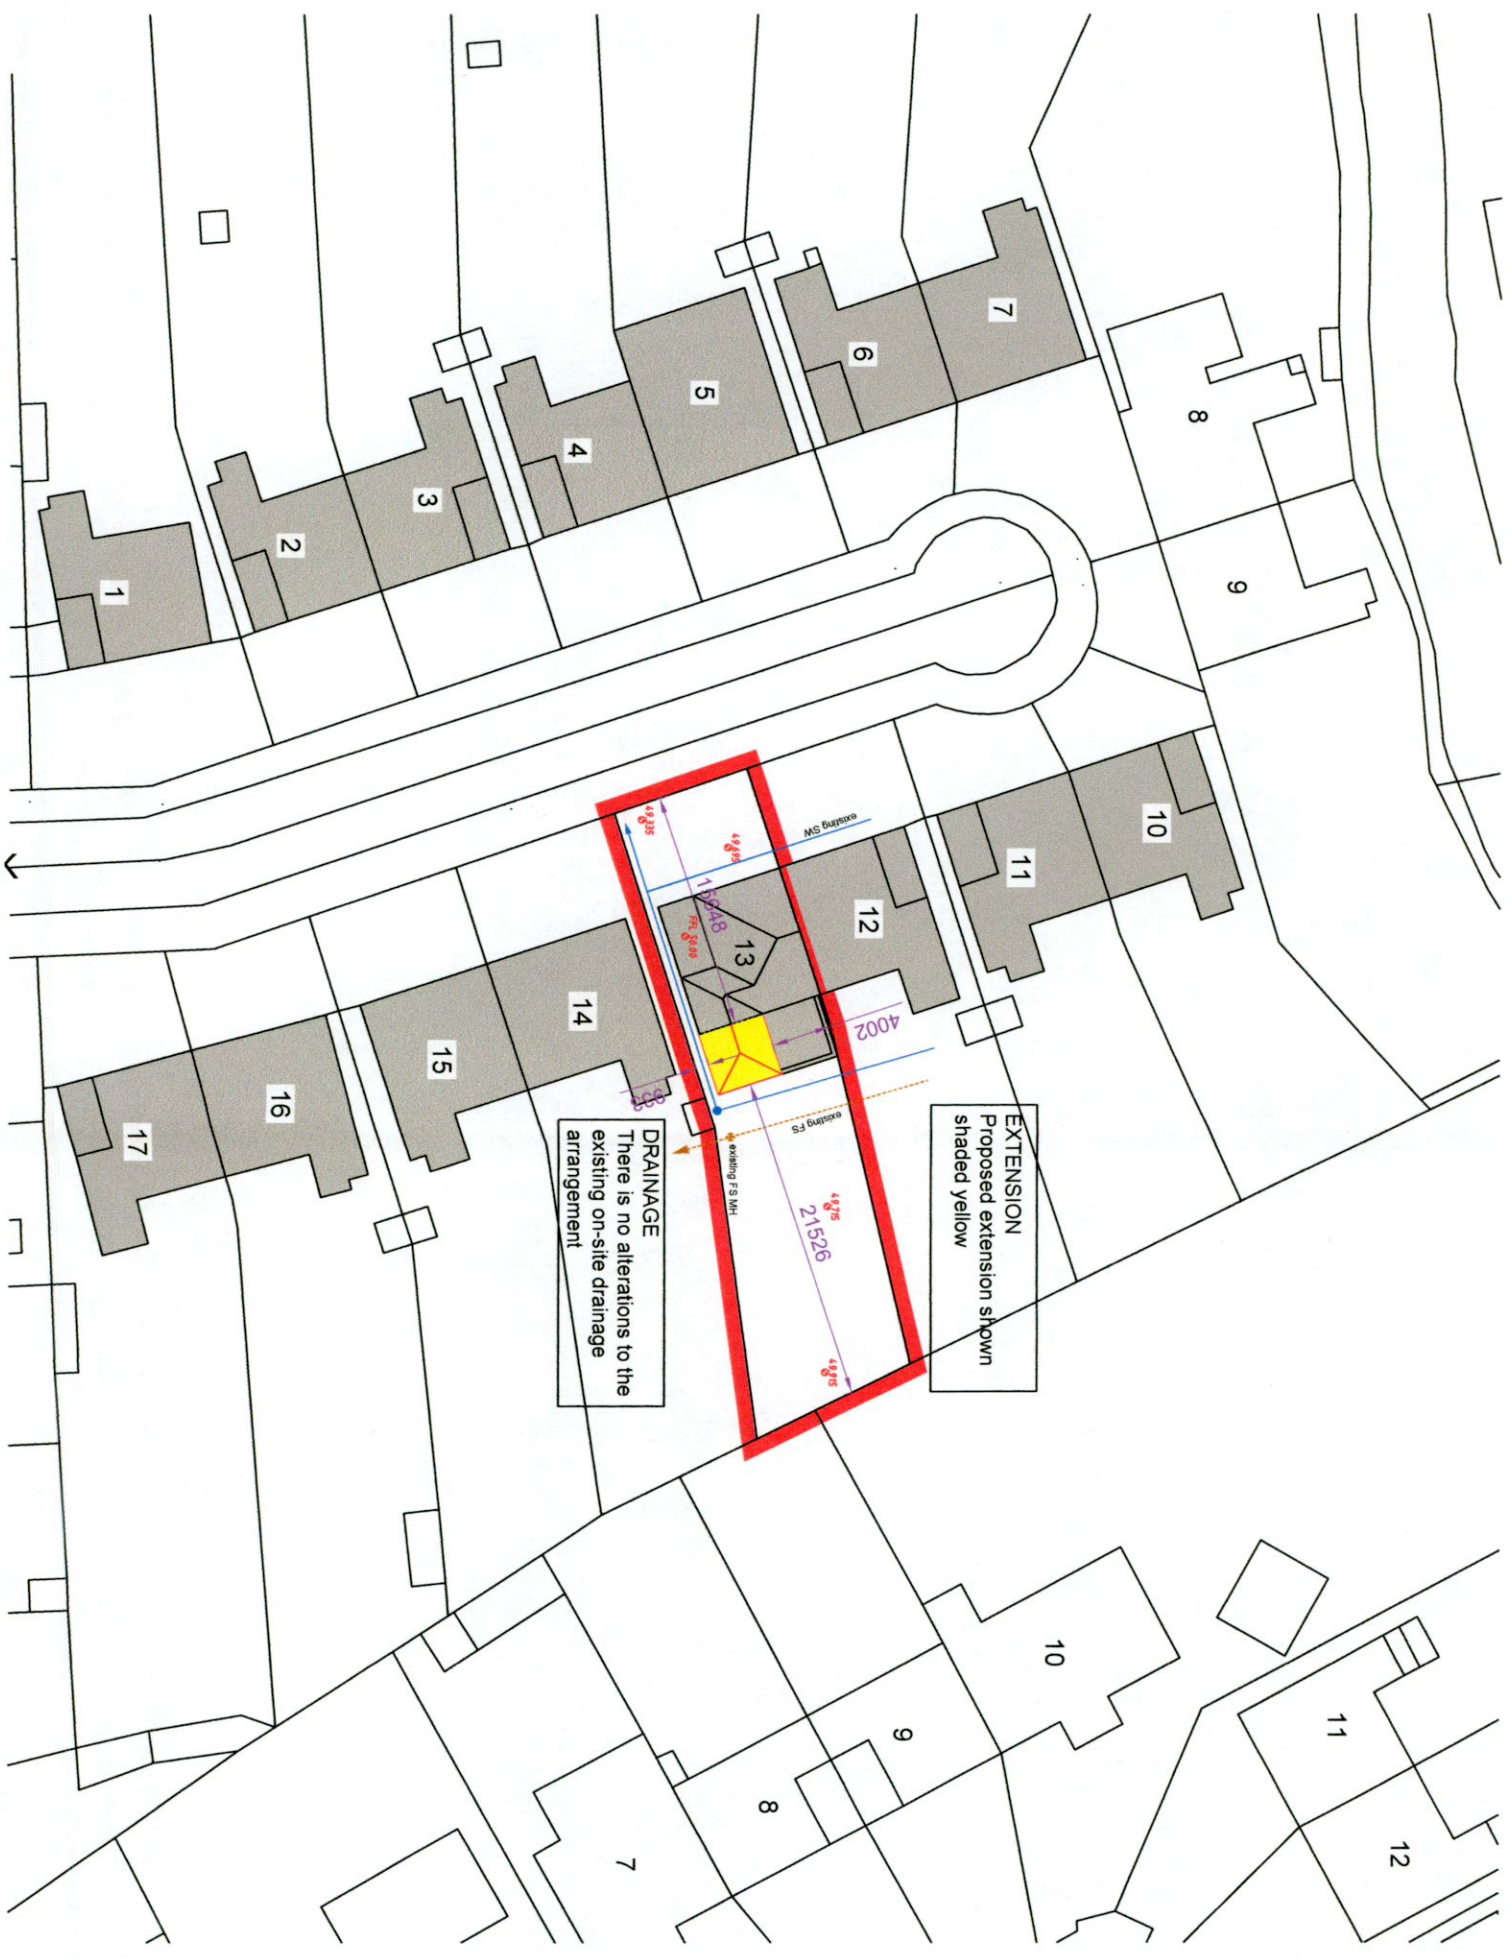

Map Series | Map Sheets
1:1,000 | 3391-02

License / Copyright:
© Ordnance Survey Ireland, 2022
Compiled and published by Ordnance Survey
Ireland, Phoenix Park, Dublin 8, Ireland.

icddp
Liam Cullen Design & Planning

44 Ballinbeer Crescent, Dublin 16. Tel: 087 9405779 e-mail: liamcullen@icddp.com

Note: Do not scale this drawing, only stated dimensions to be used. Any discrepancies to be immediately notified to Liam Cullen. All dimensions to be checked on site. This drawing is protected by copyright and is the property of Liam Cullen. Any disclosure, copying, reproduction or distribution of this information without written authorisation is prohibited and will be deemed a breach of copyright.

CLIENT	SILE KELLY & PHILIP WALLACE
PROJECT TITLE	13 WASHINGTON PARK, RATHFARNHAM, DUBLIN 16
DRAWING TITLE	GENERAL LAYOUT PLAN

SCALE	1:500	PROJECT STAGE	planning	REV.
DRAWN	L. Cullen	DRAWING NUMBER	22.132.PD02	
CHECKED				
DATE	Nov. 2022			